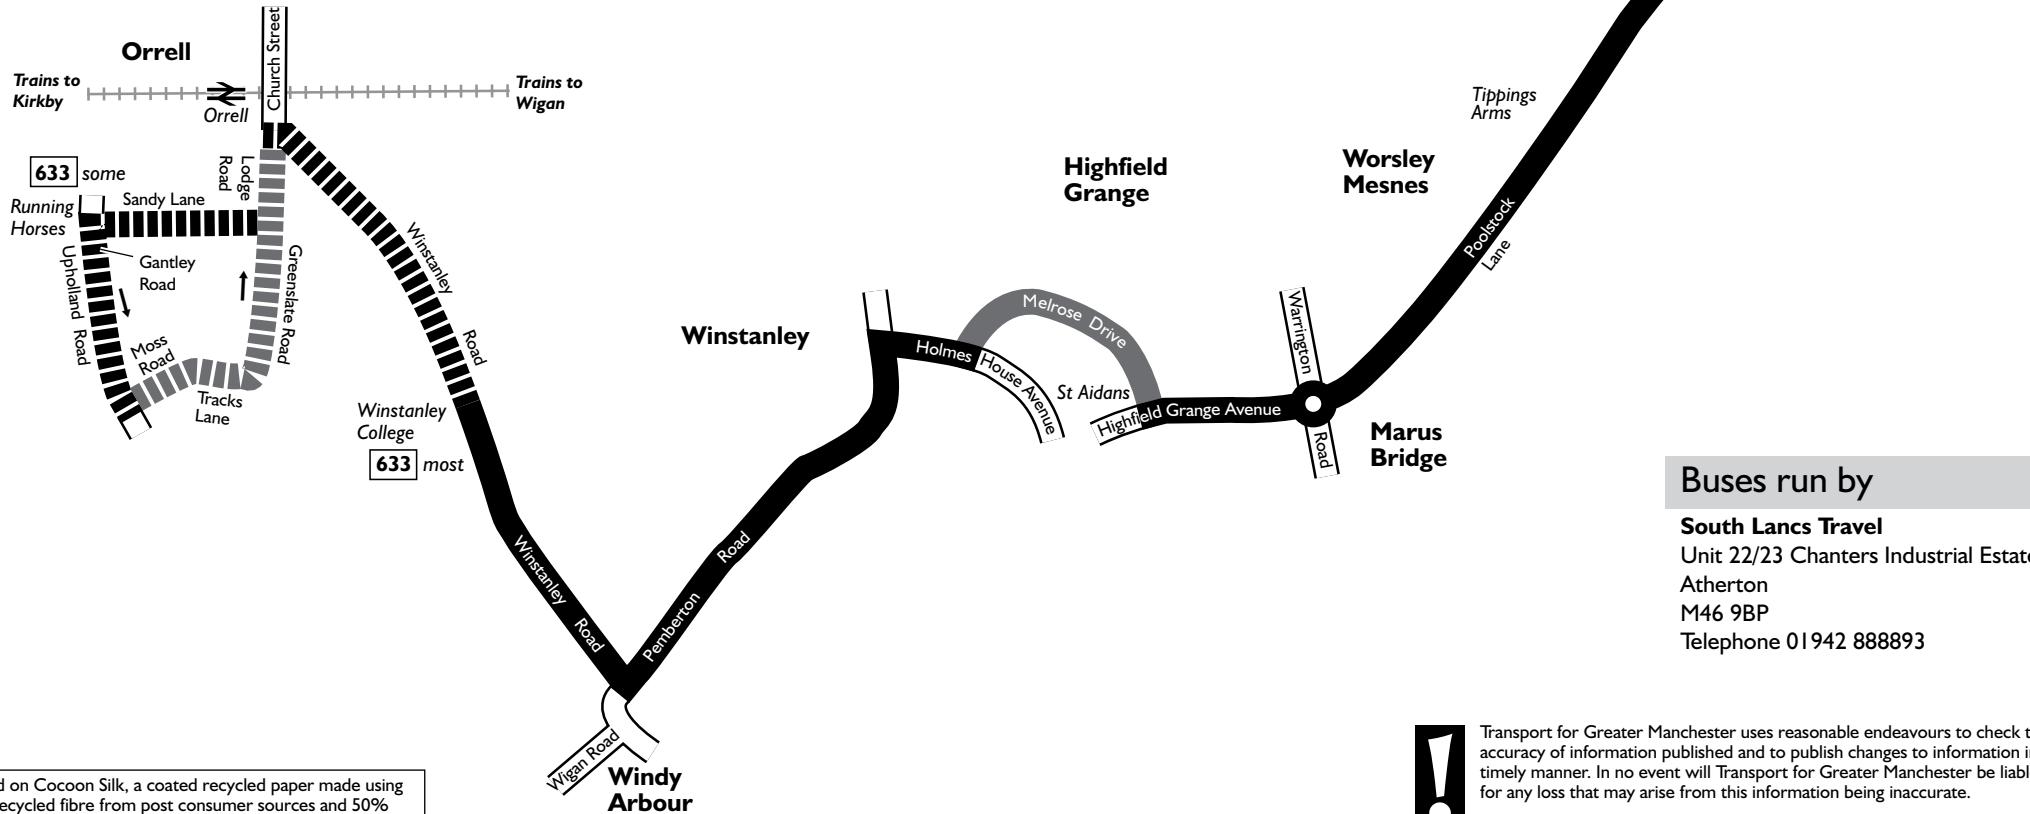

Opening times of Travelshops in the area covered by this leaflet

Wigan Bus Station

Mon to Sat 8.30am to 1.15pm and 2pm to 4pm
Sunday* Closed

*Including public holidays

Route plan for bus number

633

Connection points

-  **Bus:** Wigan bus station
-  **Train:** Wigan Wallgate train station
Wigan North Western
Orrell train station

KEY			
	- Bus route		- Train line
	- Hail and ride: passengers can get on or off the bus wherever it is safe		- Direction of travel
	- Bus station/ main connection point		- Train station
	- Monday to Friday peak periods only		- Terminus