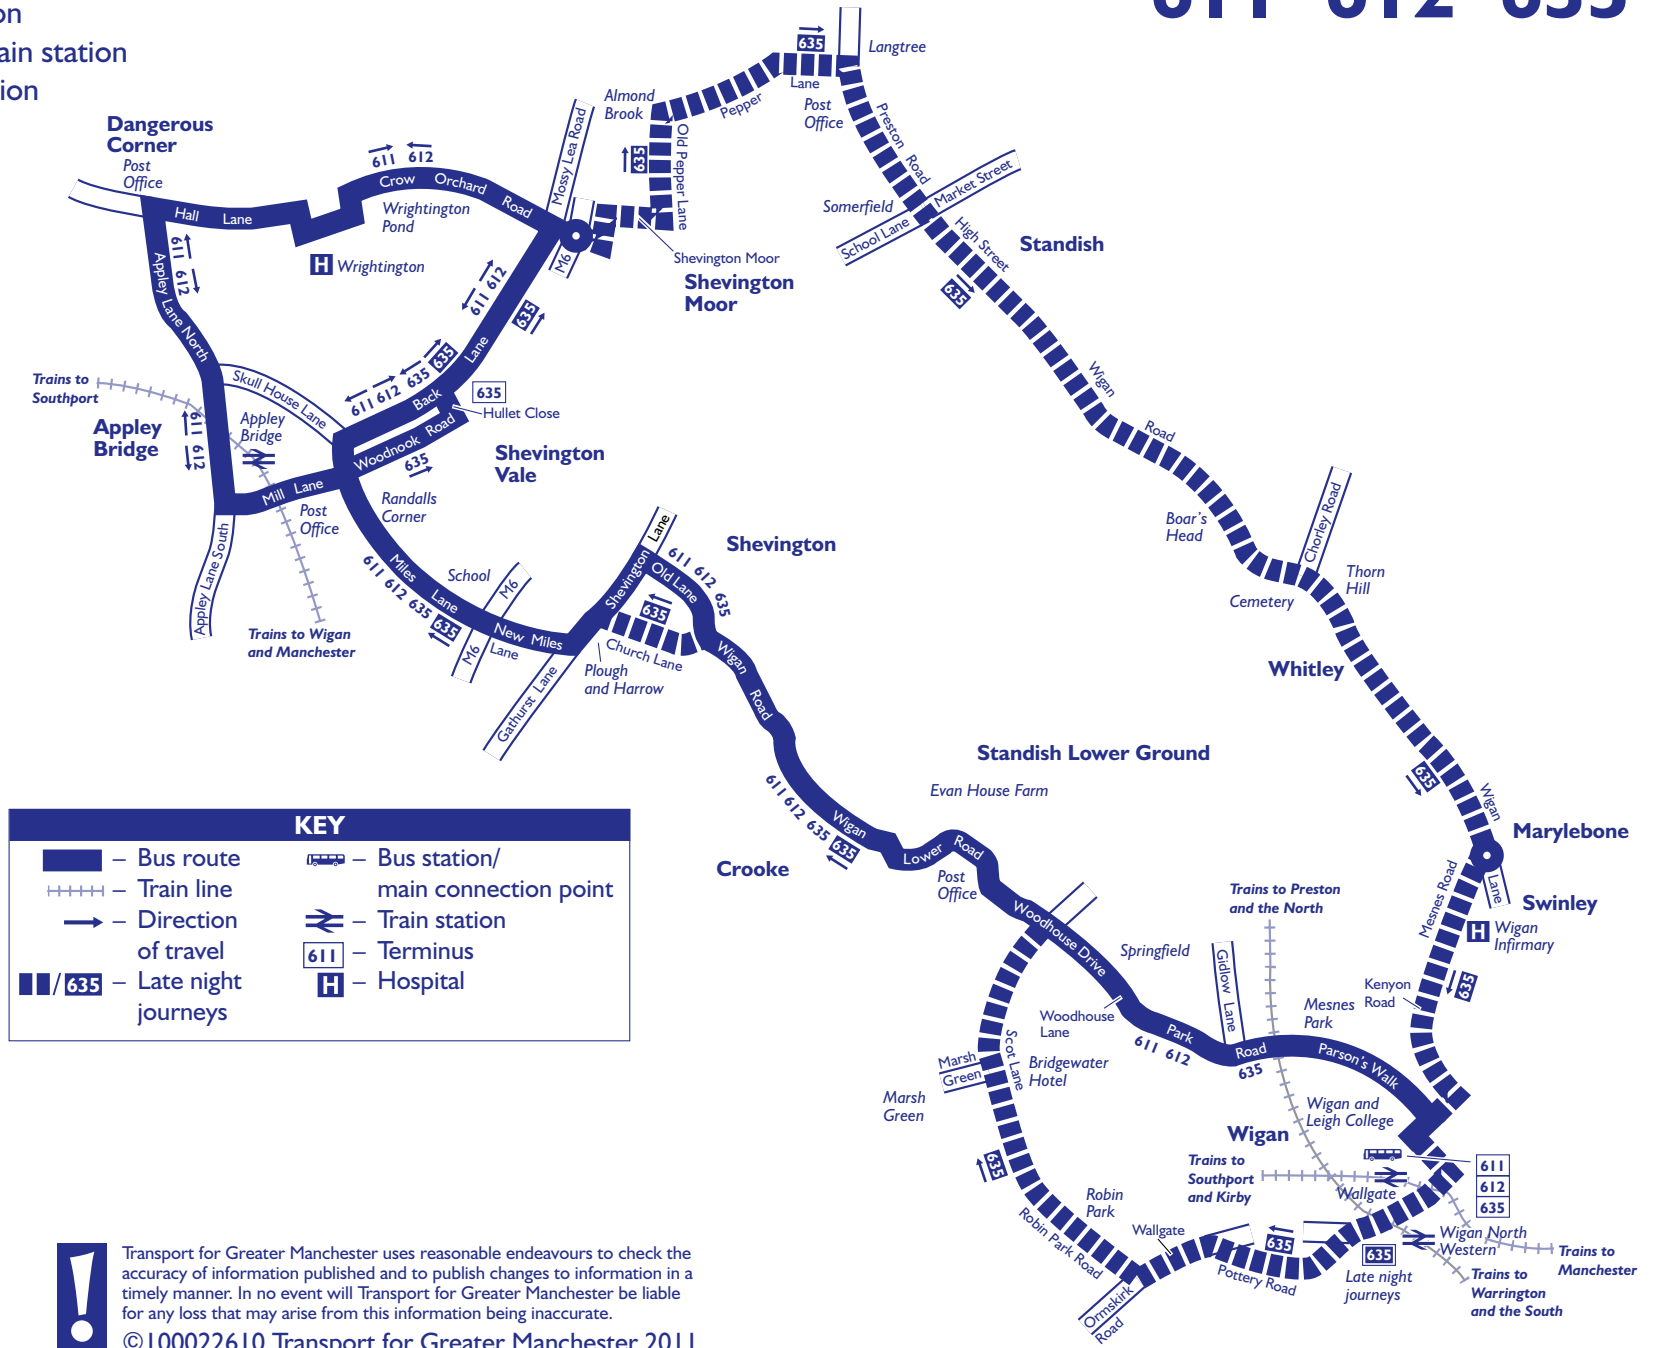

Connection points

- **Bus:** Wigan bus station
- **Train:** Appley Bridge train station
- Wigan North Western train station
- Wigan Wallgate train station

Route plan for bus numbers

611 612 635

Buses run by

First Manchester
Wallshaw Street
Oldham
OLI 3TR
Telephone 0161 627 2929

Maytree Travel
Smethurst Lane
Bolton
BL4 0DB
Telephone 01204 665671
E-mail: info@maytreetravel.co.uk

South Lancs Travel
Unit 22/23
Chanters Industrial Estate
Atherton
M46 9BP
Telephone 01942 888893

Wigan Buses Limited
54B Kirkless Industrial Estate
Cale Lane
New Springs
Wigan
WN2 1HF
Telephone: 01942 820343

Printed on Cocoon Silk, a coated recycled paper made using 50% recycled fibre from post consumer sources and 50% virgin fibre from sustainable forests.

Transport for Greater Manchester uses reasonable endeavours to check the accuracy of information published and to publish changes to information in a timely manner. In no event will Transport for Greater Manchester be liable for any loss that may arise from this information being inaccurate.

©100022610 Transport for Greater Manchester 2011