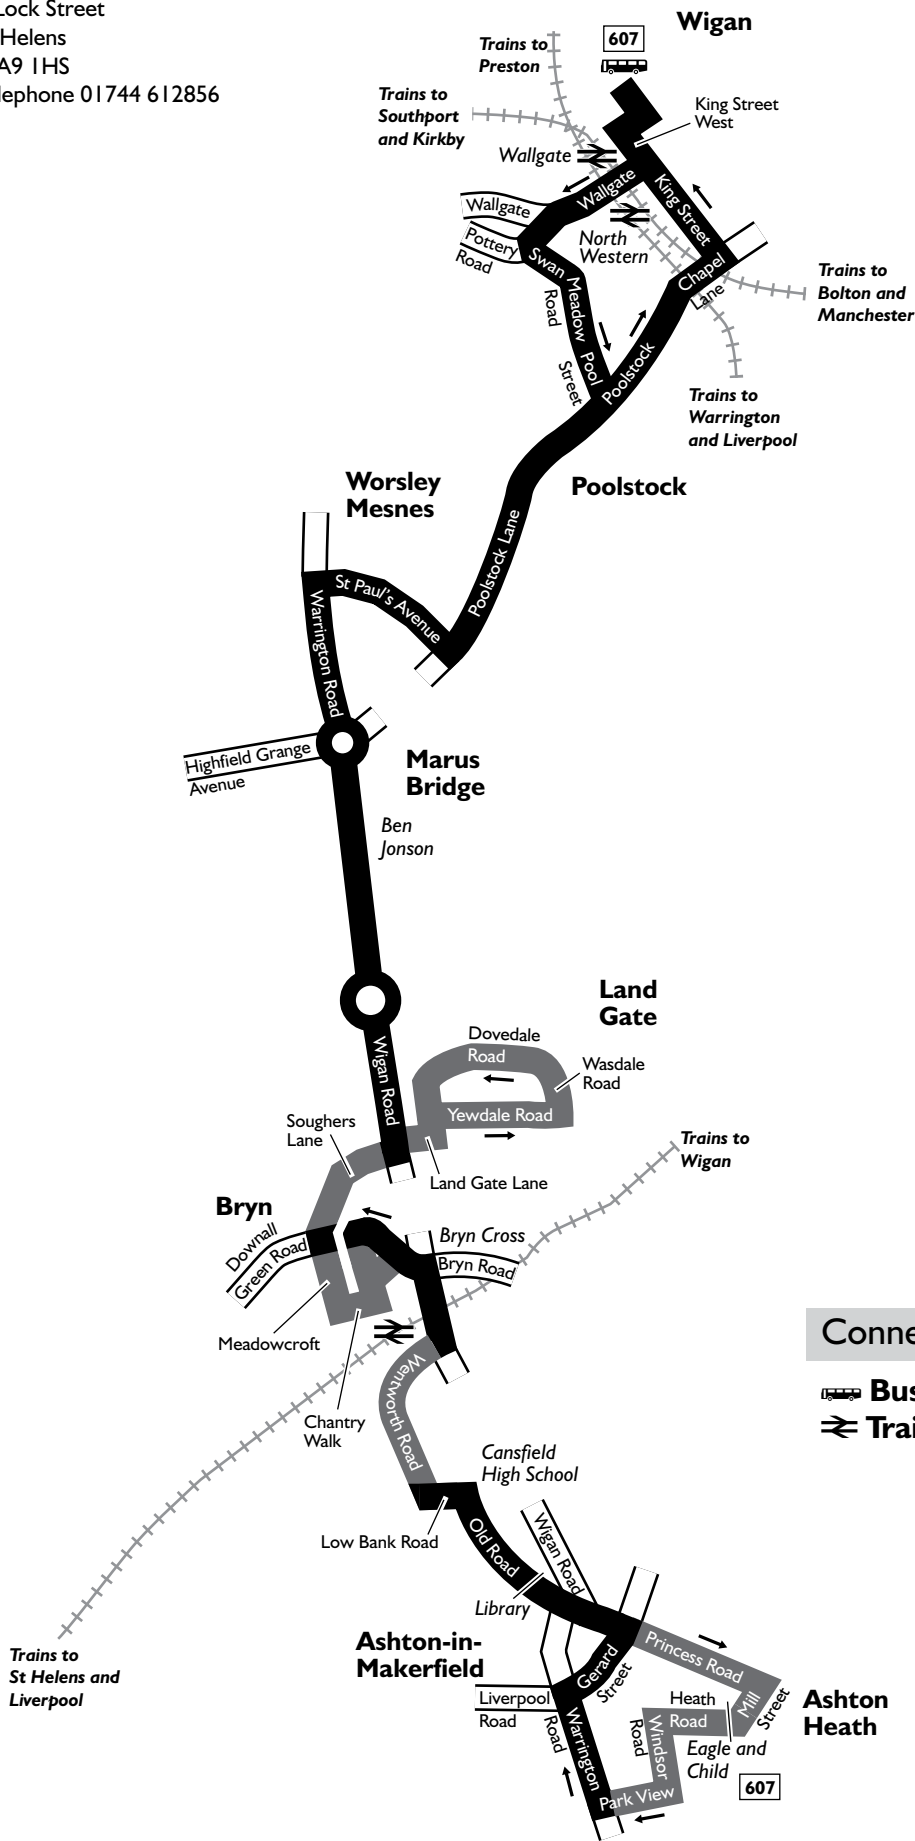

Buses run by

Strawberry
2 Lock Street
St Helens
WA9 1HS
Telephone 01744 612856

Route plan for bus number

607

KEY

- Bus route
- Hail and ride: passengers can get on or off wherever it is safe
- Train line
- Direction of travel
- Bus station/main connection point
- Train station
- Terminus

Connection points

- **Bus:** Wigan bus station
- **Train:** Wigan Wallgate train station
  Wigan North Western train station
  Bryn train station

Contains Ordnance Survey data ©Crown copyright and database right 2010
©0100022610 Transport for Greater Manchester 2011
Transport for Greater Manchester uses reasonable endeavours to check the accuracy of information published and to publish changes to information in a timely manner. In no event will Transport for Greater Manchester be liable for any loss that may arise from this information being inaccurate.