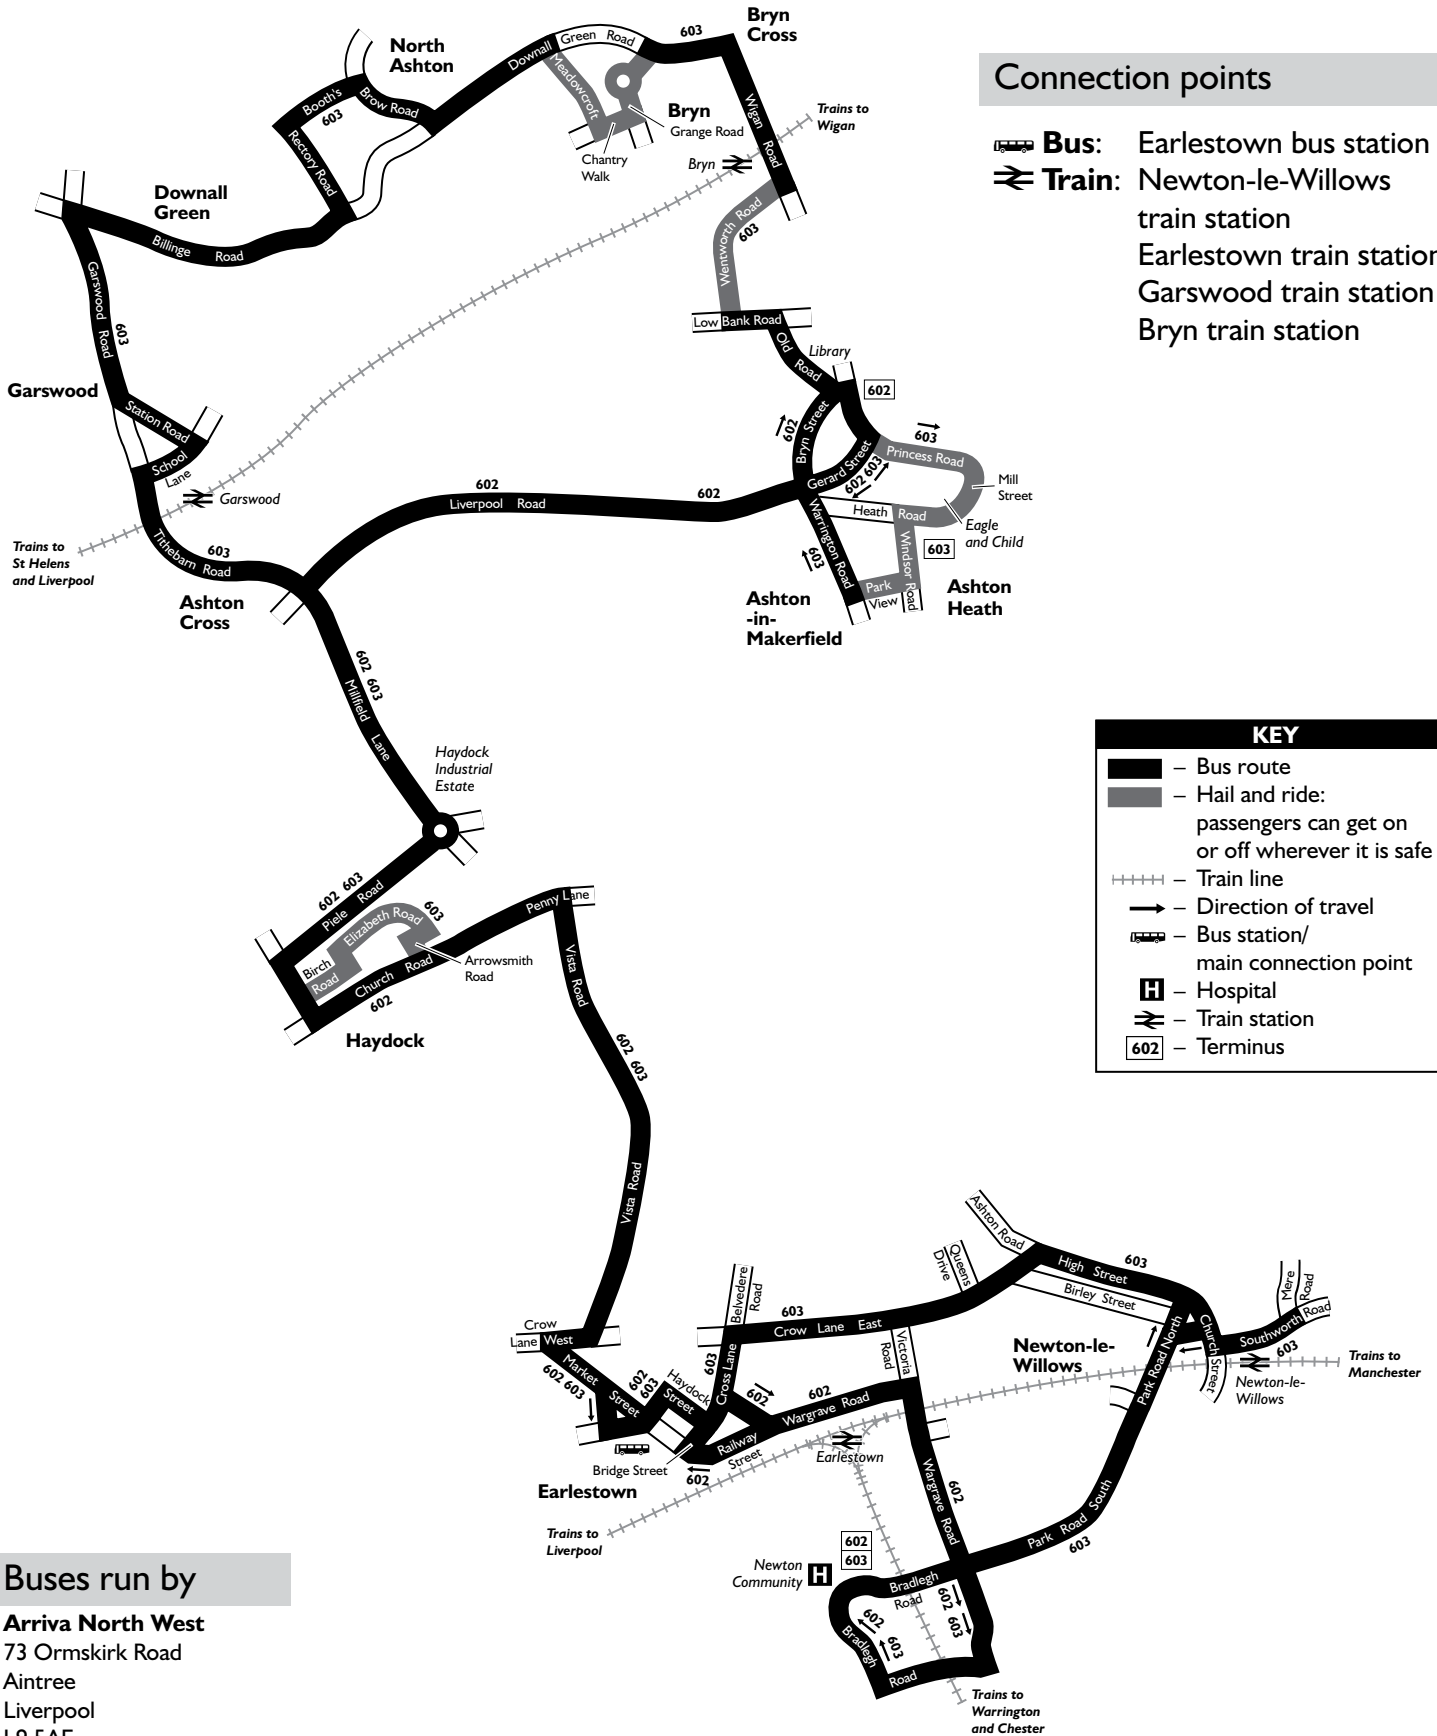

602 603

Connection points

- **Bus:** Earlestown bus station
- **Train:** Newton-le-Willows train station
- Earlestown train station
- Garswood train station
- Bryn train station

Buses run by

Arriva North West
73 Ormskirk Road
Aintree
Liverpool
L9 5AE
Telephone 08701 201088

Strawberry
2 Lock Street
St Helens
WA9 1HS
Telephone 01744 612856

Contains Ordnance Survey data ©Crown copyright and database right 2010 ©0100022610 Transport for Greater Manchester 2011
Transport for Greater Manchester uses reasonable endeavours to check the accuracy of information published and to publish changes to information in a timely manner. In no event will Transport for Greater Manchester be liable for any loss that may arise from this information being inaccurate.