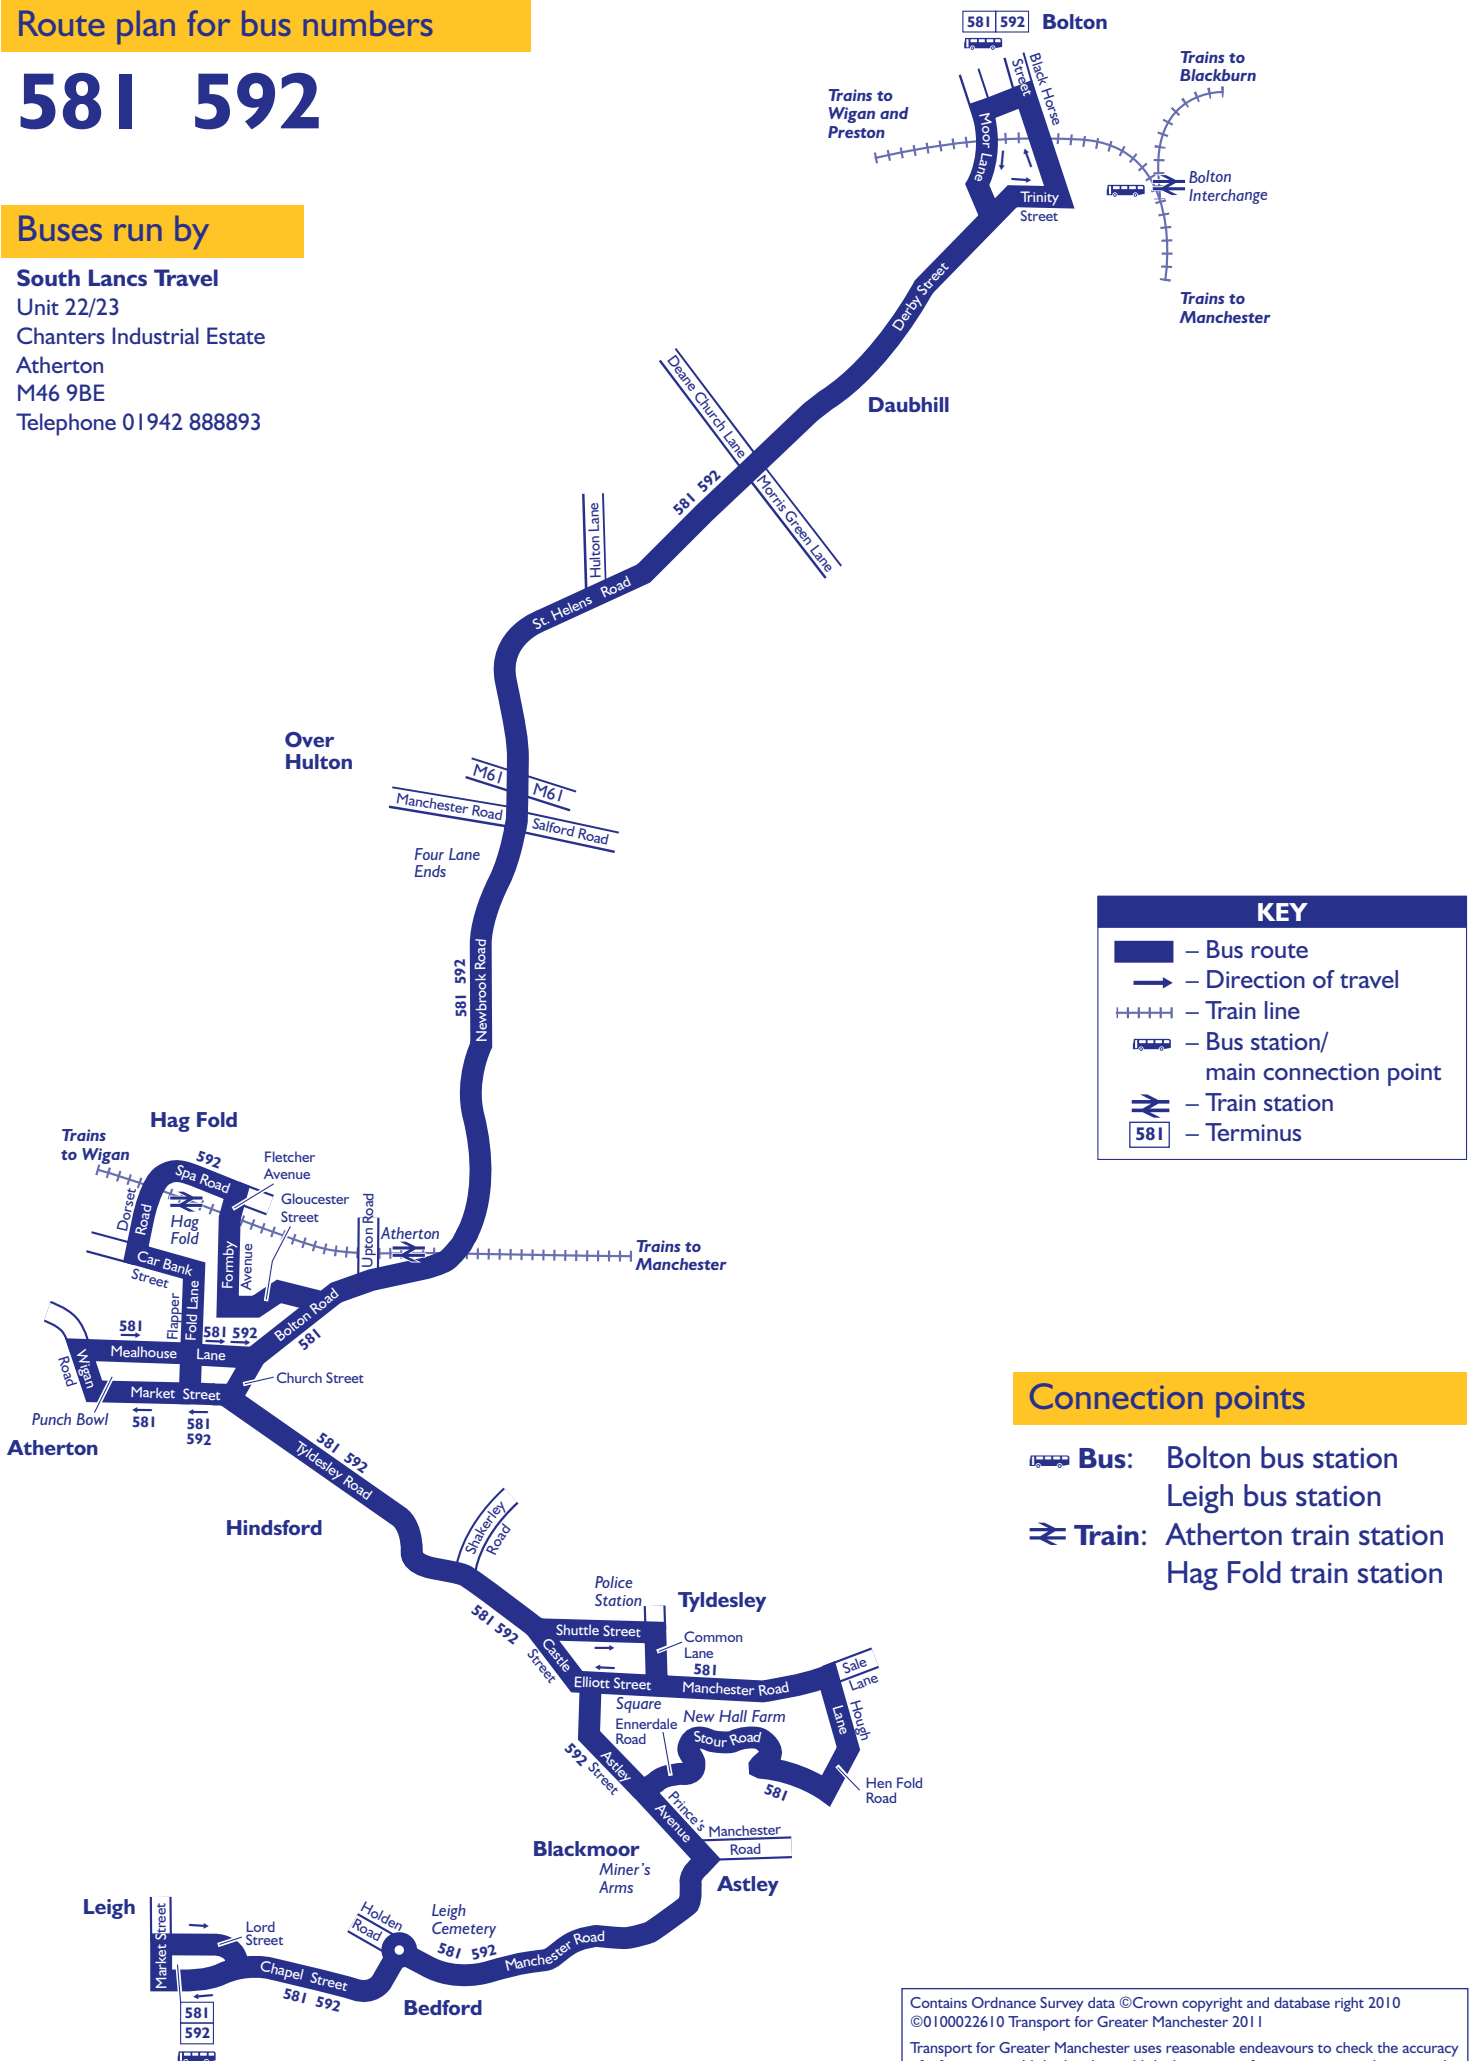

Route plan for bus numbers

581 592

Buses run by

South Lancs Travel
Unit 22/23
Chanters Industrial Estate
Atherton
M46 9BE
Telephone 01942 888893

KEY	
	– Bus route
	– Direction of travel
	– Train line
	– Bus station/ main connection point
	– Train station
	– Terminus

Connection points

- **Bus:** Bolton bus station
  Leigh bus station
- **Train:** Atherton train station
  Hag Fold train station

Contains Ordnance Survey data ©Crown copyright and database right 2010
©0100022610 Transport for Greater Manchester 2011
Transport for Greater Manchester uses reasonable endeavours to check the accuracy of information published and to publish changes to information in a timely manner. In no event will Transport for Greater Manchester be liable for any loss that may arise from this information being inaccurate.