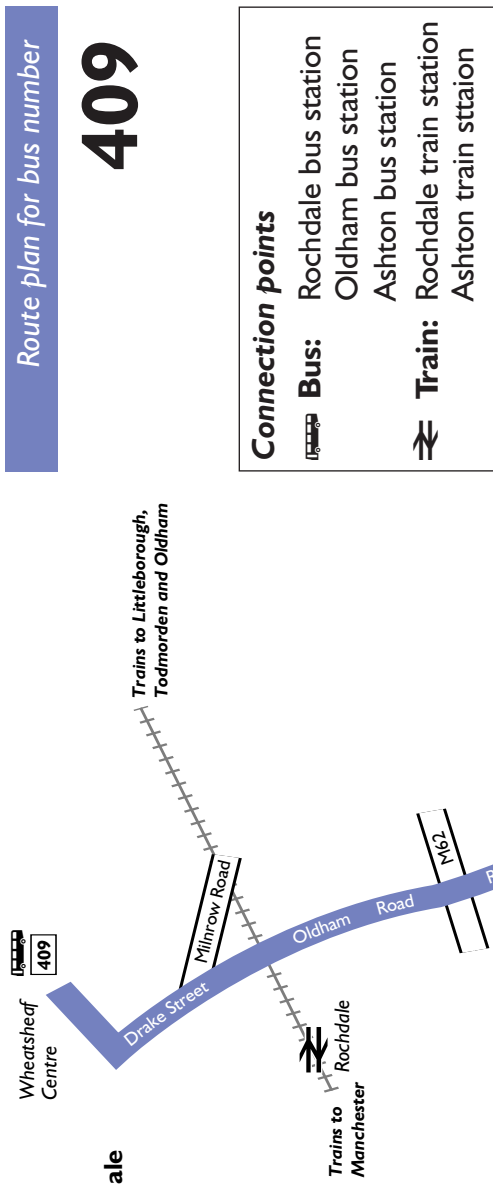

Connection points

1. **Bus:** Rochdale bus station
   Oldham bus station
   Ashton bus station
2. **Train:** Rochdale train station
   Ashton train station

KEY

- Bus route
- Train line
- Direction of travel
- Bus station/ main connection point
- Train station
- Hospital
- Terminus

The buses in this timetable are run by

First Manchester
Wallshaw Street
Oldham
OLI 3TR
Telephone 0161-627 2929

Printed on paper made using pulp from fully sustainable, responsibly managed forestation, which is bleached without using elemental chlorine. It has been awarded the Nordic Swan certificate, complying with stringent controls of production processes, effluent discharge and environmental impact.

Every care has been taken to ensure the accuracy of details in this publication; details were correct at time of going to print
© GMPTE INFORMATION 2005.
© LA08900L.