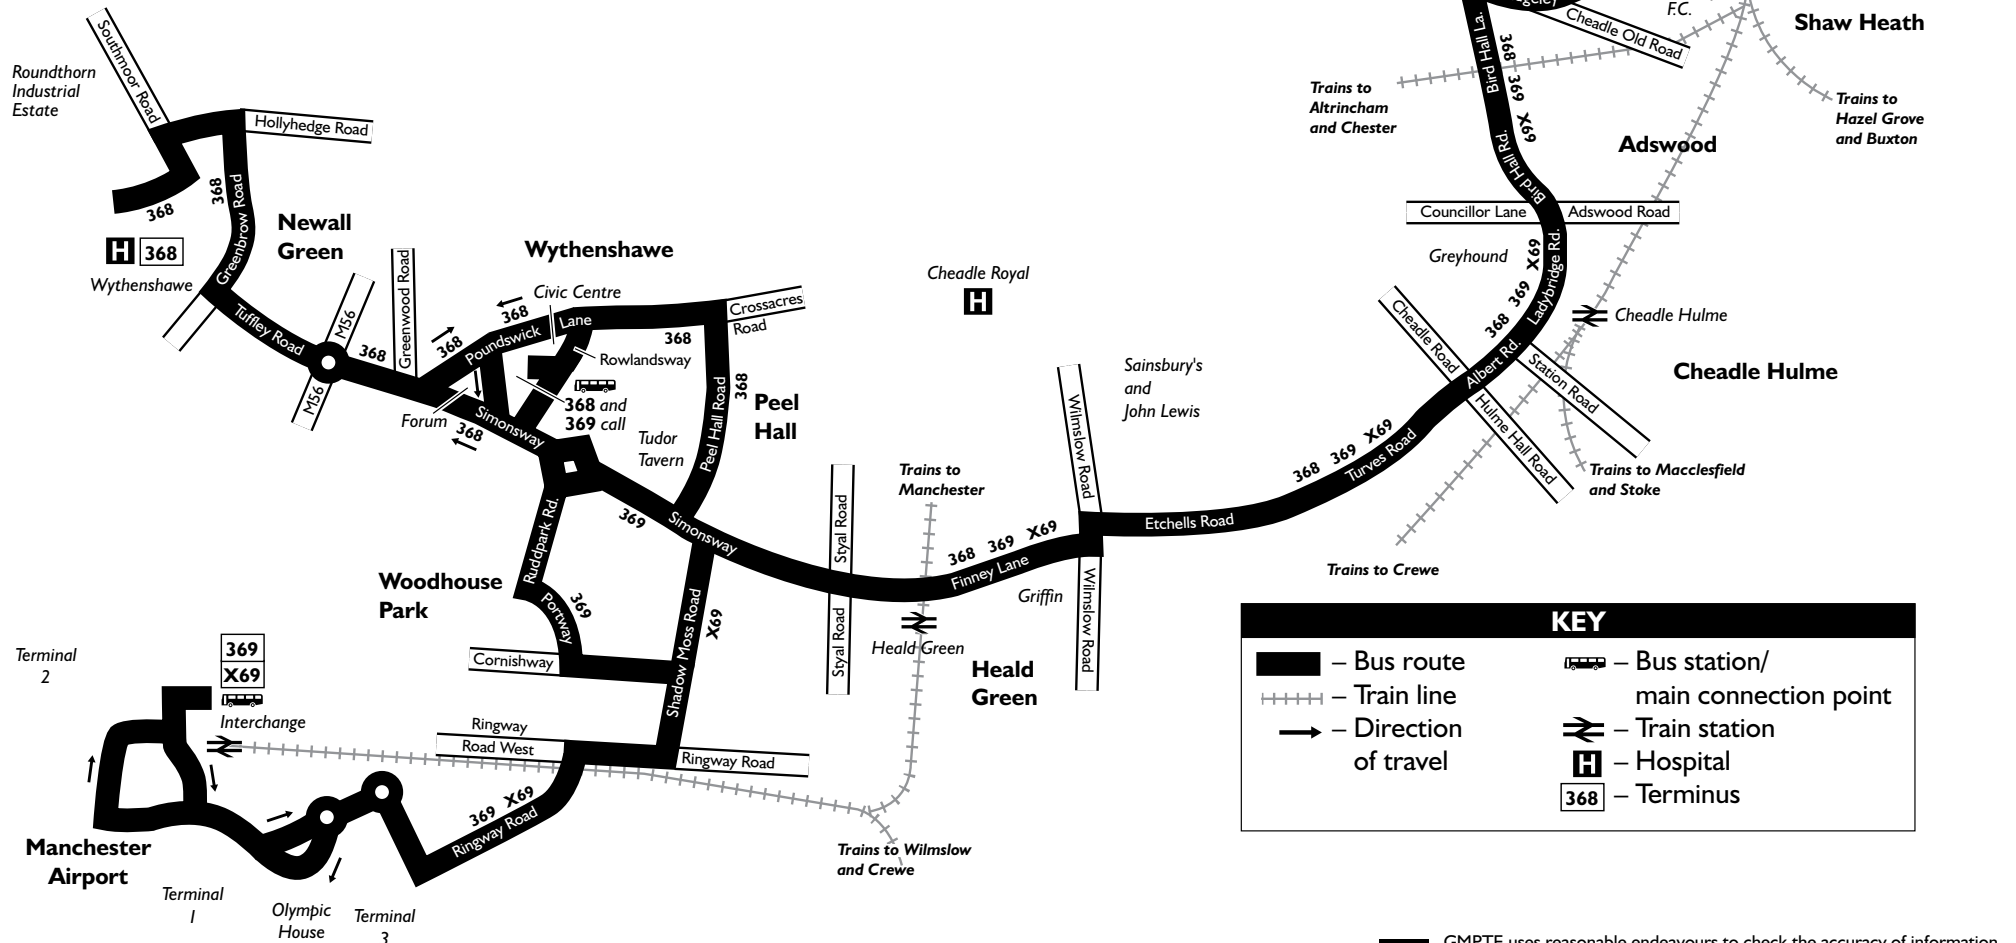

Route plan for bus numbers

368 369 X69
SKYLINE SKYLINE

Connection points

1. **Bus:** Wythenshawe bus station
   Manchester Airport Interchange
   Stockport bus station
2. **Train:** Manchester Airport Interchange
   Heald Green train station
   Cheadle Hulme train station
   Stockport train station

Buses run by

Stagecoach Manchester
Hyde Road Depot
Ardwick
Manchester
M12 6JS
Telephone 0161 273 3377

Printed on Cocoon Silk, a coated recycled paper made using 50% recycled fibre from post consumer sources and 50% virgin fibre from sustainable forests.

GMPTTE uses reasonable endeavours to check the accuracy of information published and to publish changes to information in a timely manner. In no event will GMPTTE be liable for any loss that may arise from this information being inaccurate.

© 100022610 GMPTTE 2010