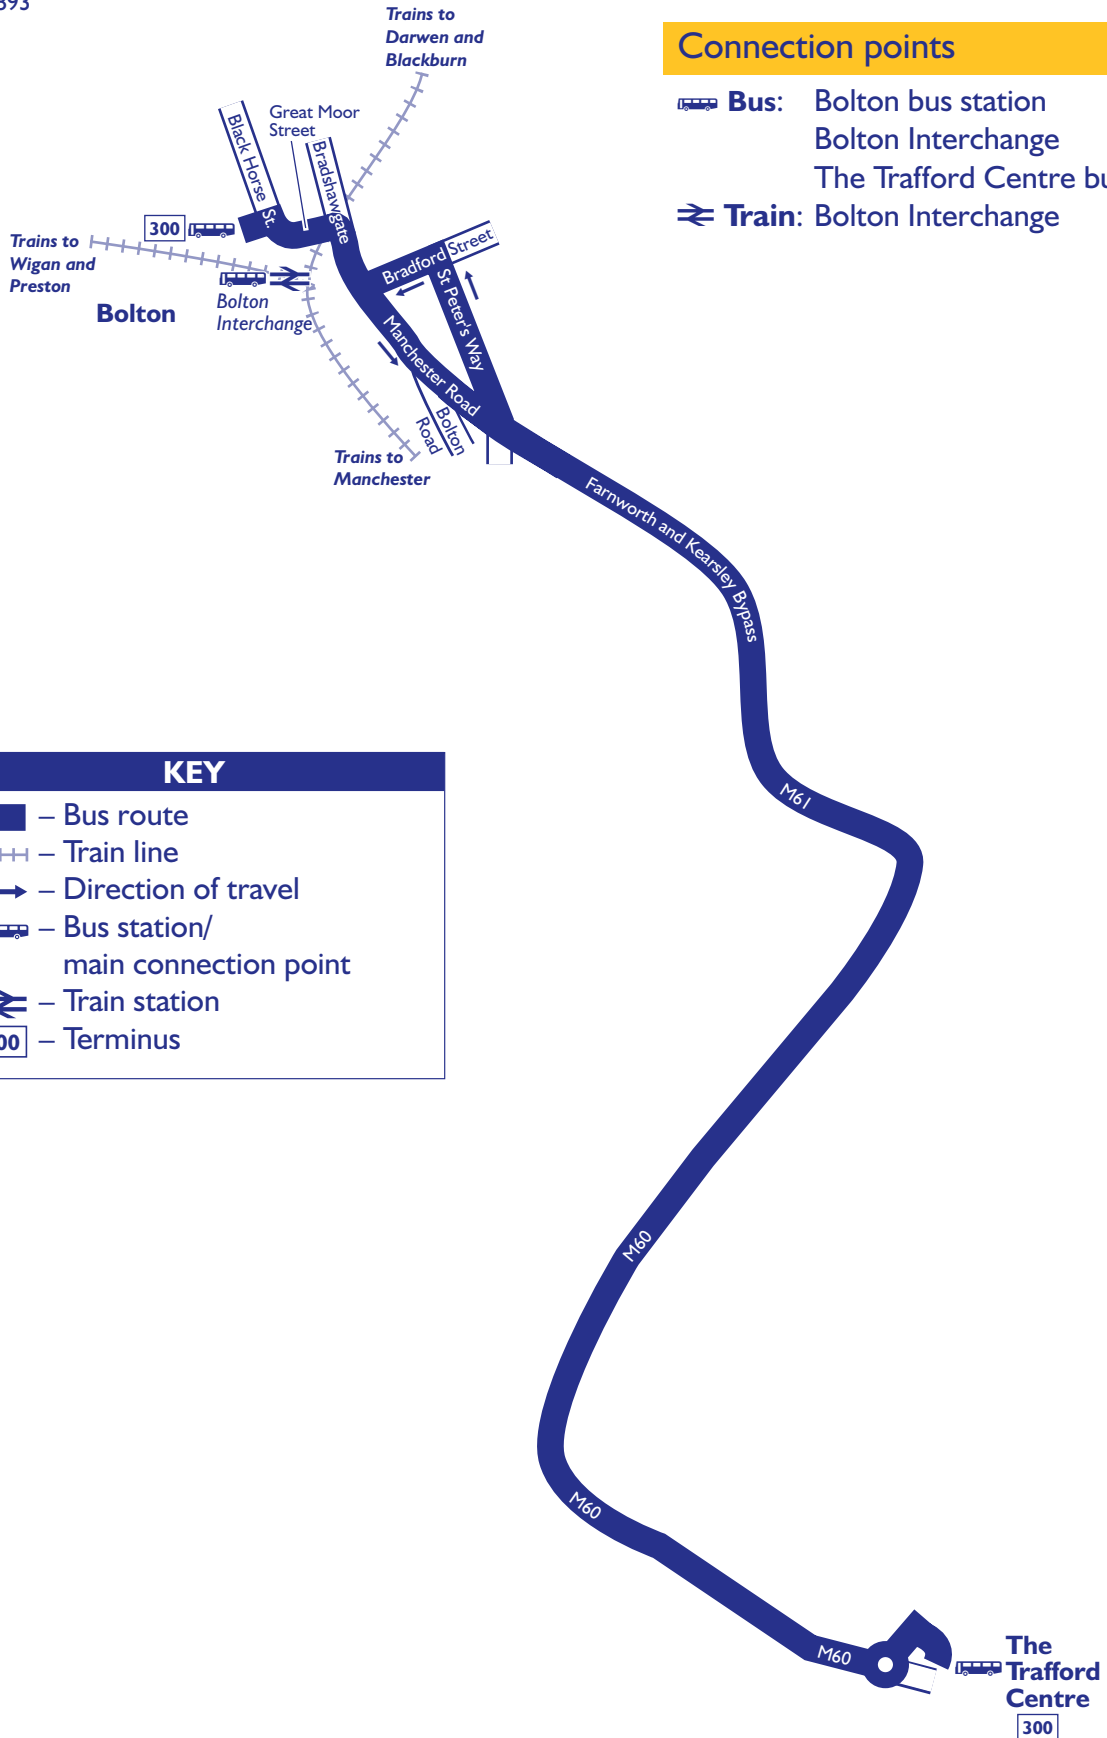

Buses run by

South Lancs Travel

Unit 22/23 Chanters Industrial Estate
Otherton
M46 9BP
Telephone 01942 888893

Route plan for bus number

300

Connection points

- **Bus:** Bolton bus station
  Bolton Interchange
  The Trafford Centre bus station
- **Train:** Bolton Interchange