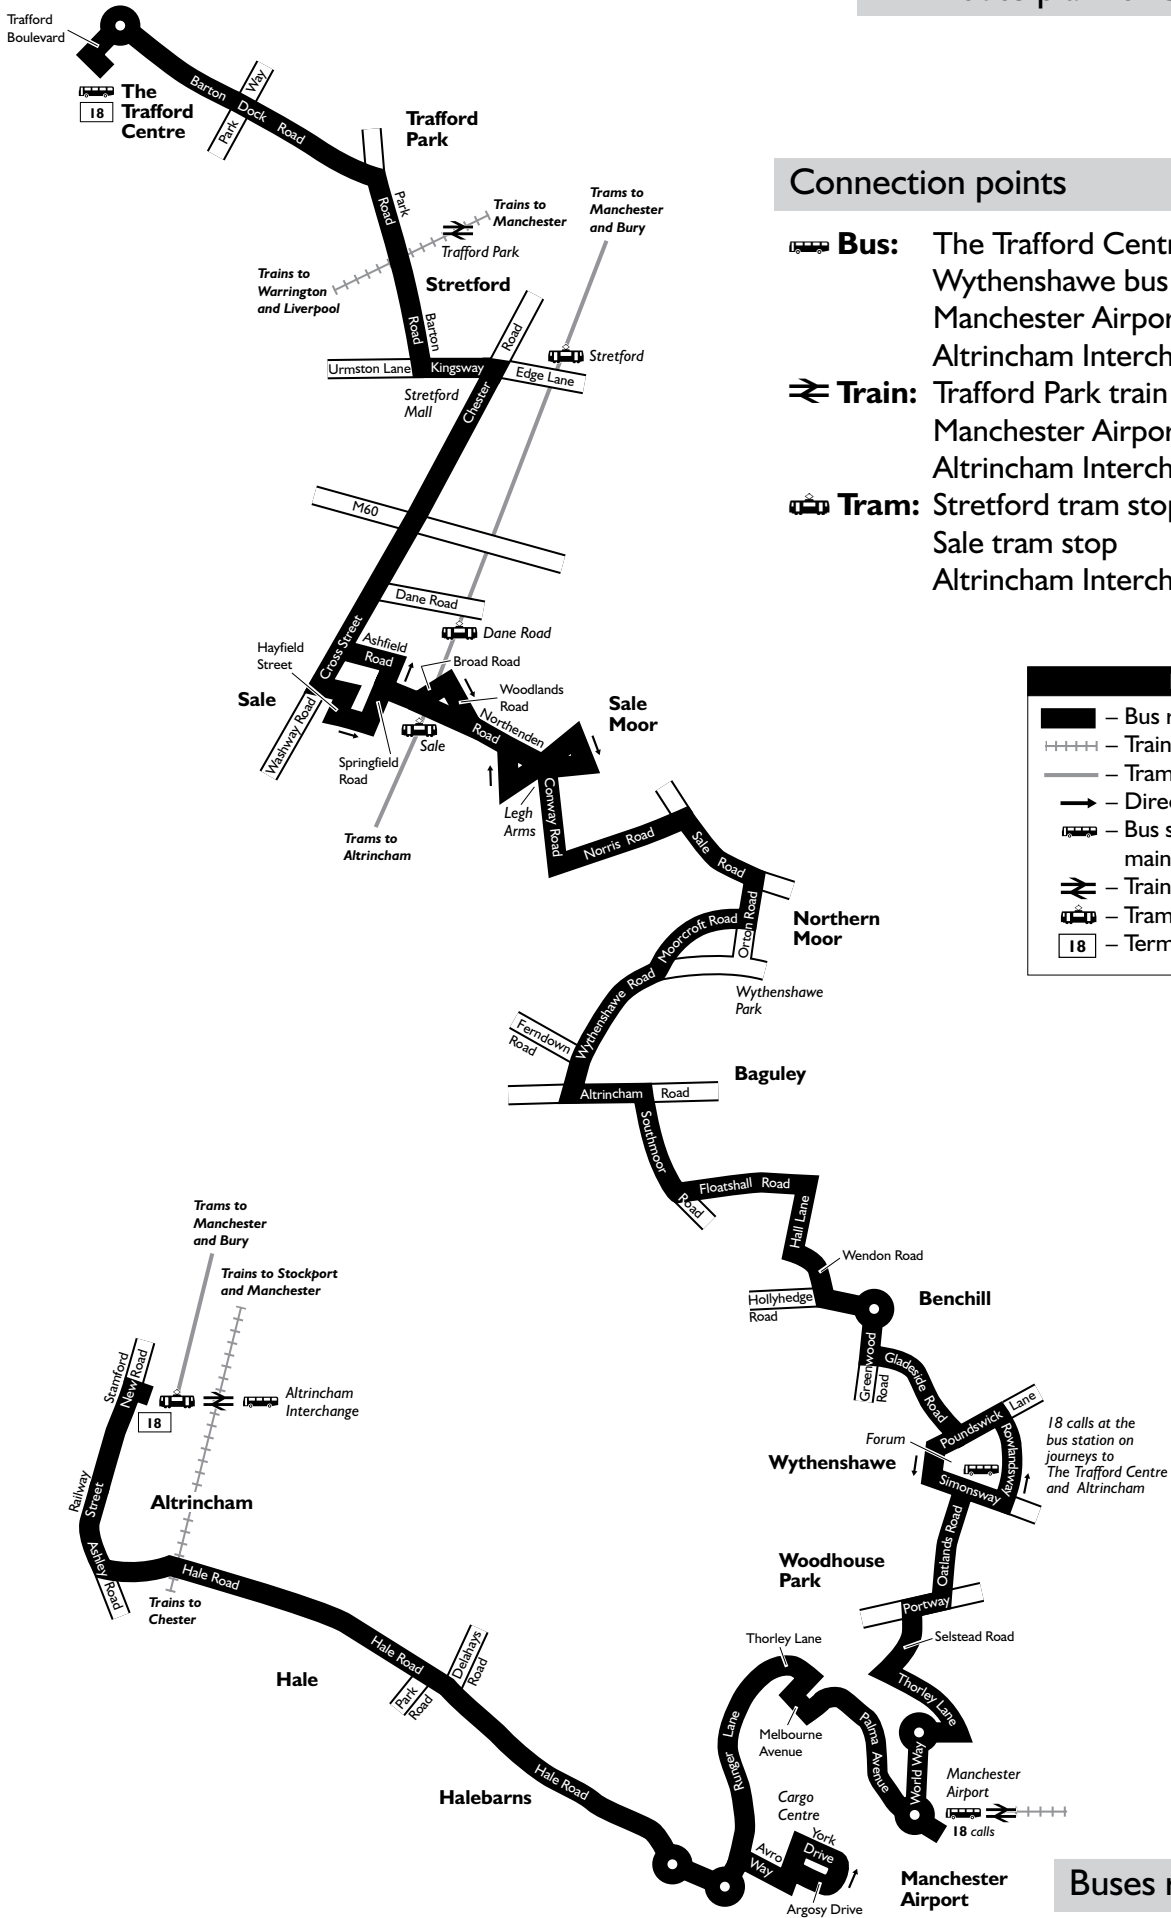

Connection points

- **Bus:** The Trafford Centre bus station
  Wythenshawe bus station
  Manchester Airport Interchange
  Altrincham Interchange
- **Train:** Trafford Park train station
  Manchester Airport Interchange
  Altrincham Interchange
- **Tram:** Stretford tram stop
  Sale tram stop
  Altrincham Interchange

KEY	
	– Bus route
	– Train line
	– Tram line
	– Direction of travel
	– Bus station/ main connection point
	– Train station
	– Tram stop
	– Terminus

18 calls at the bus station on journeys to The Trafford Centre and Altrincham

18 calls

Buses run by
Arriva North West
73 Ormskirk Road
Aintree
Liverpool
L9 5AE
Telephone 0844 800 4411

Contains Ordnance Survey data ©Crown copyright and database right 2010
©0100022610 Transport for Greater Manchester 2011
Transport for Greater Manchester uses reasonable endeavours to check the accuracy of information published and to publish changes to information in a timely manner. In no event will Transport for Greater Manchester be liable for any loss that may arise from this information being inaccurate.