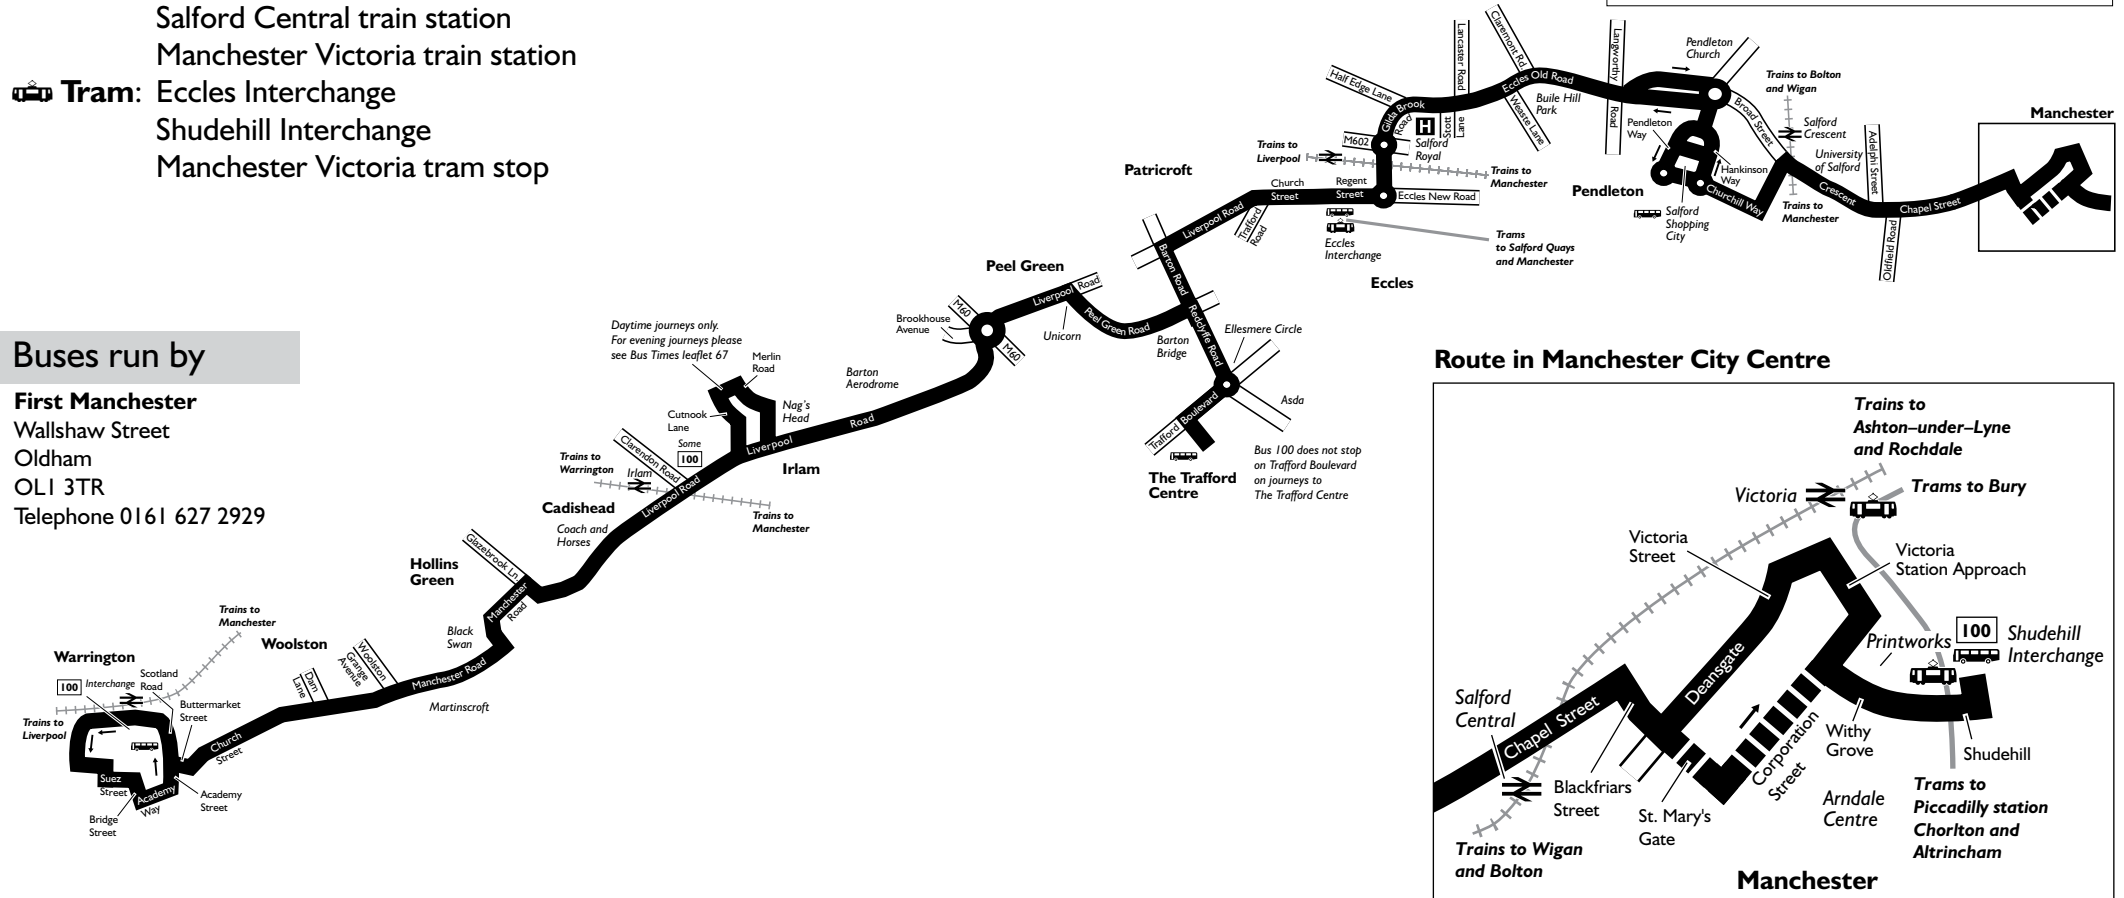

Connection points

1. **Bus:** Warrington Interchange
   The Trafford Centre bus station
   Eccles Interchange
   Salford Shopping City
   Shudehill Interchange
2. **Train:** Warrington Interchange
   Eccles train station
   Irlam train station
   Salford Crescent train station
   Salford Central train station
   Manchester Victoria train station
3. **Tram:** Eccles Interchange
   Shudehill Interchange
   Manchester Victoria tram stop

Route plan for bus number

100

Buses run by

First Manchester
Wallshaw Street
Oldham
OLI 3TR
Telephone 0161 627 2929

Printed on Cocoon Silk, a coated recycled paper made using 50% recycled fibre from post consumer sources and 50% virgin fibre from sustainable forests.

Contains Ordnance Survey data ©Crown copyright and database right 2010
©0100022610 Transport for Greater Manchester 2011
Transport for Greater Manchester uses reasonable endeavours to check the accuracy of information published and to publish changes to information in a timely manner. In no event will Transport for Greater Manchester be liable for any loss that may arise from this information being inaccurate.