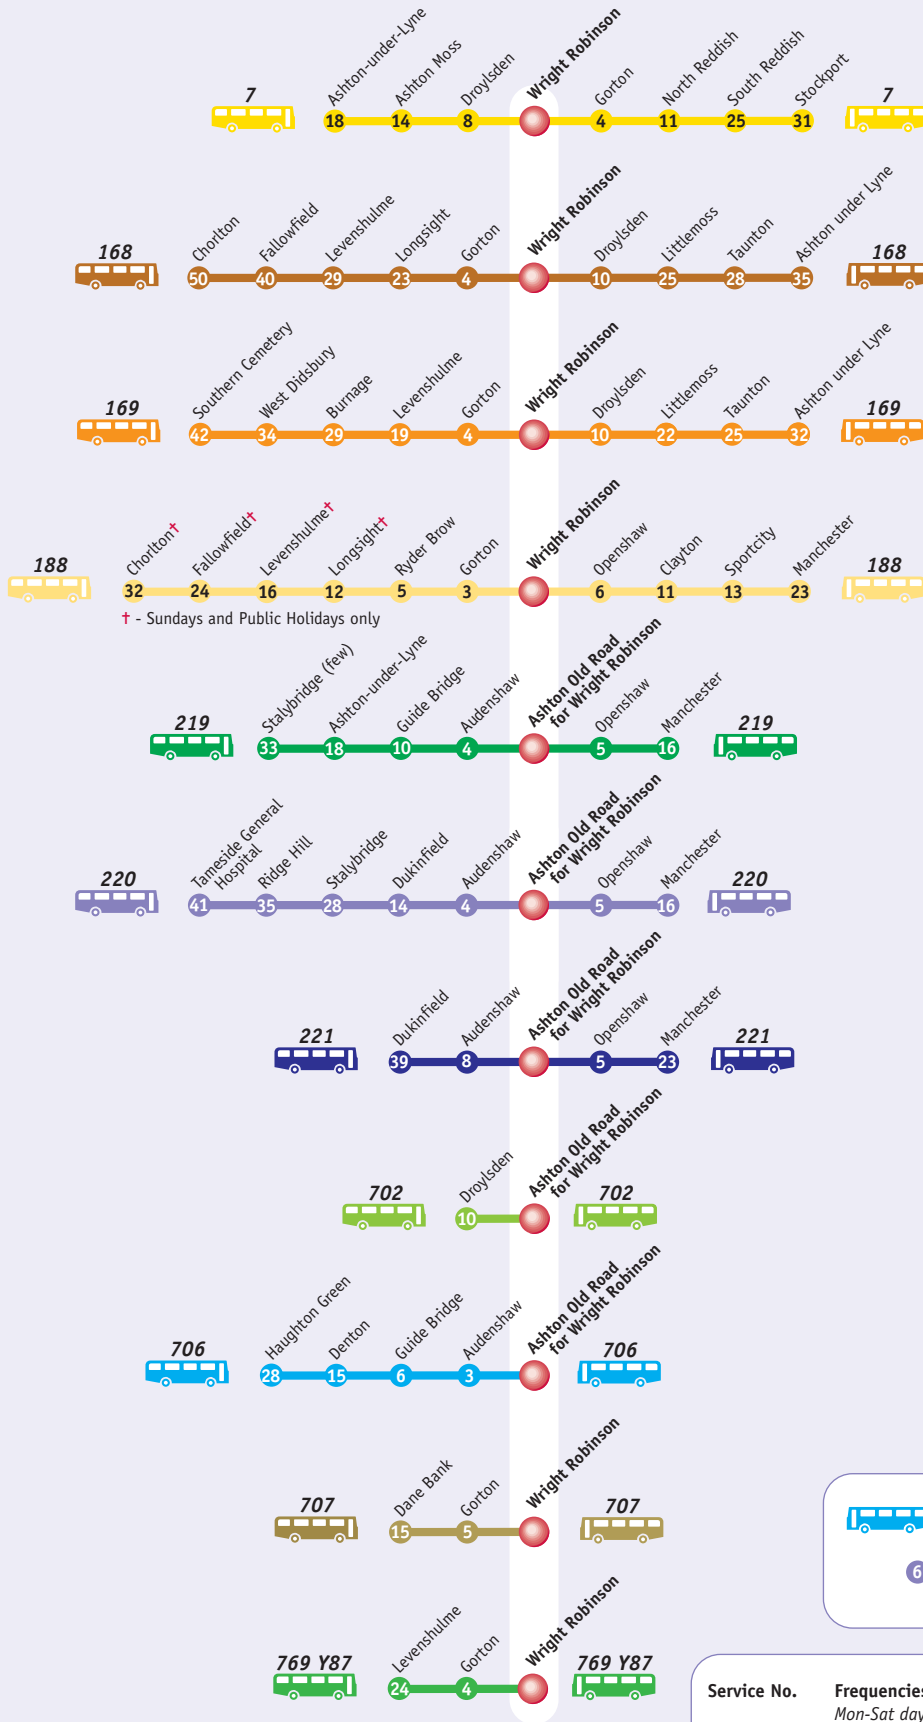

WRIGHT ROBINSON SPORTS COLLEGE

† - Sundays and Public Holidays only

 Bus Service to Wright Robinson College

 Approximate travelling time to Wright Robinson College (minutes)

Service No.	Frequencies (mins)	
7	20	Mon-Sat day
168	30	Eves, Suns & Pub hols
169	30	-
188	60	30-60
219	8-10	60†
220	Mon-Fri peak only	20-30
221	Mon-Fri peak only	60 (Eves Dukinfield-Mcr only)
702	Mon-Fri peak only	-
706	Mon-Fri peak only	-
707	Mon-Fri peak only	-
769/Y87	Mon-Fri peak only	-