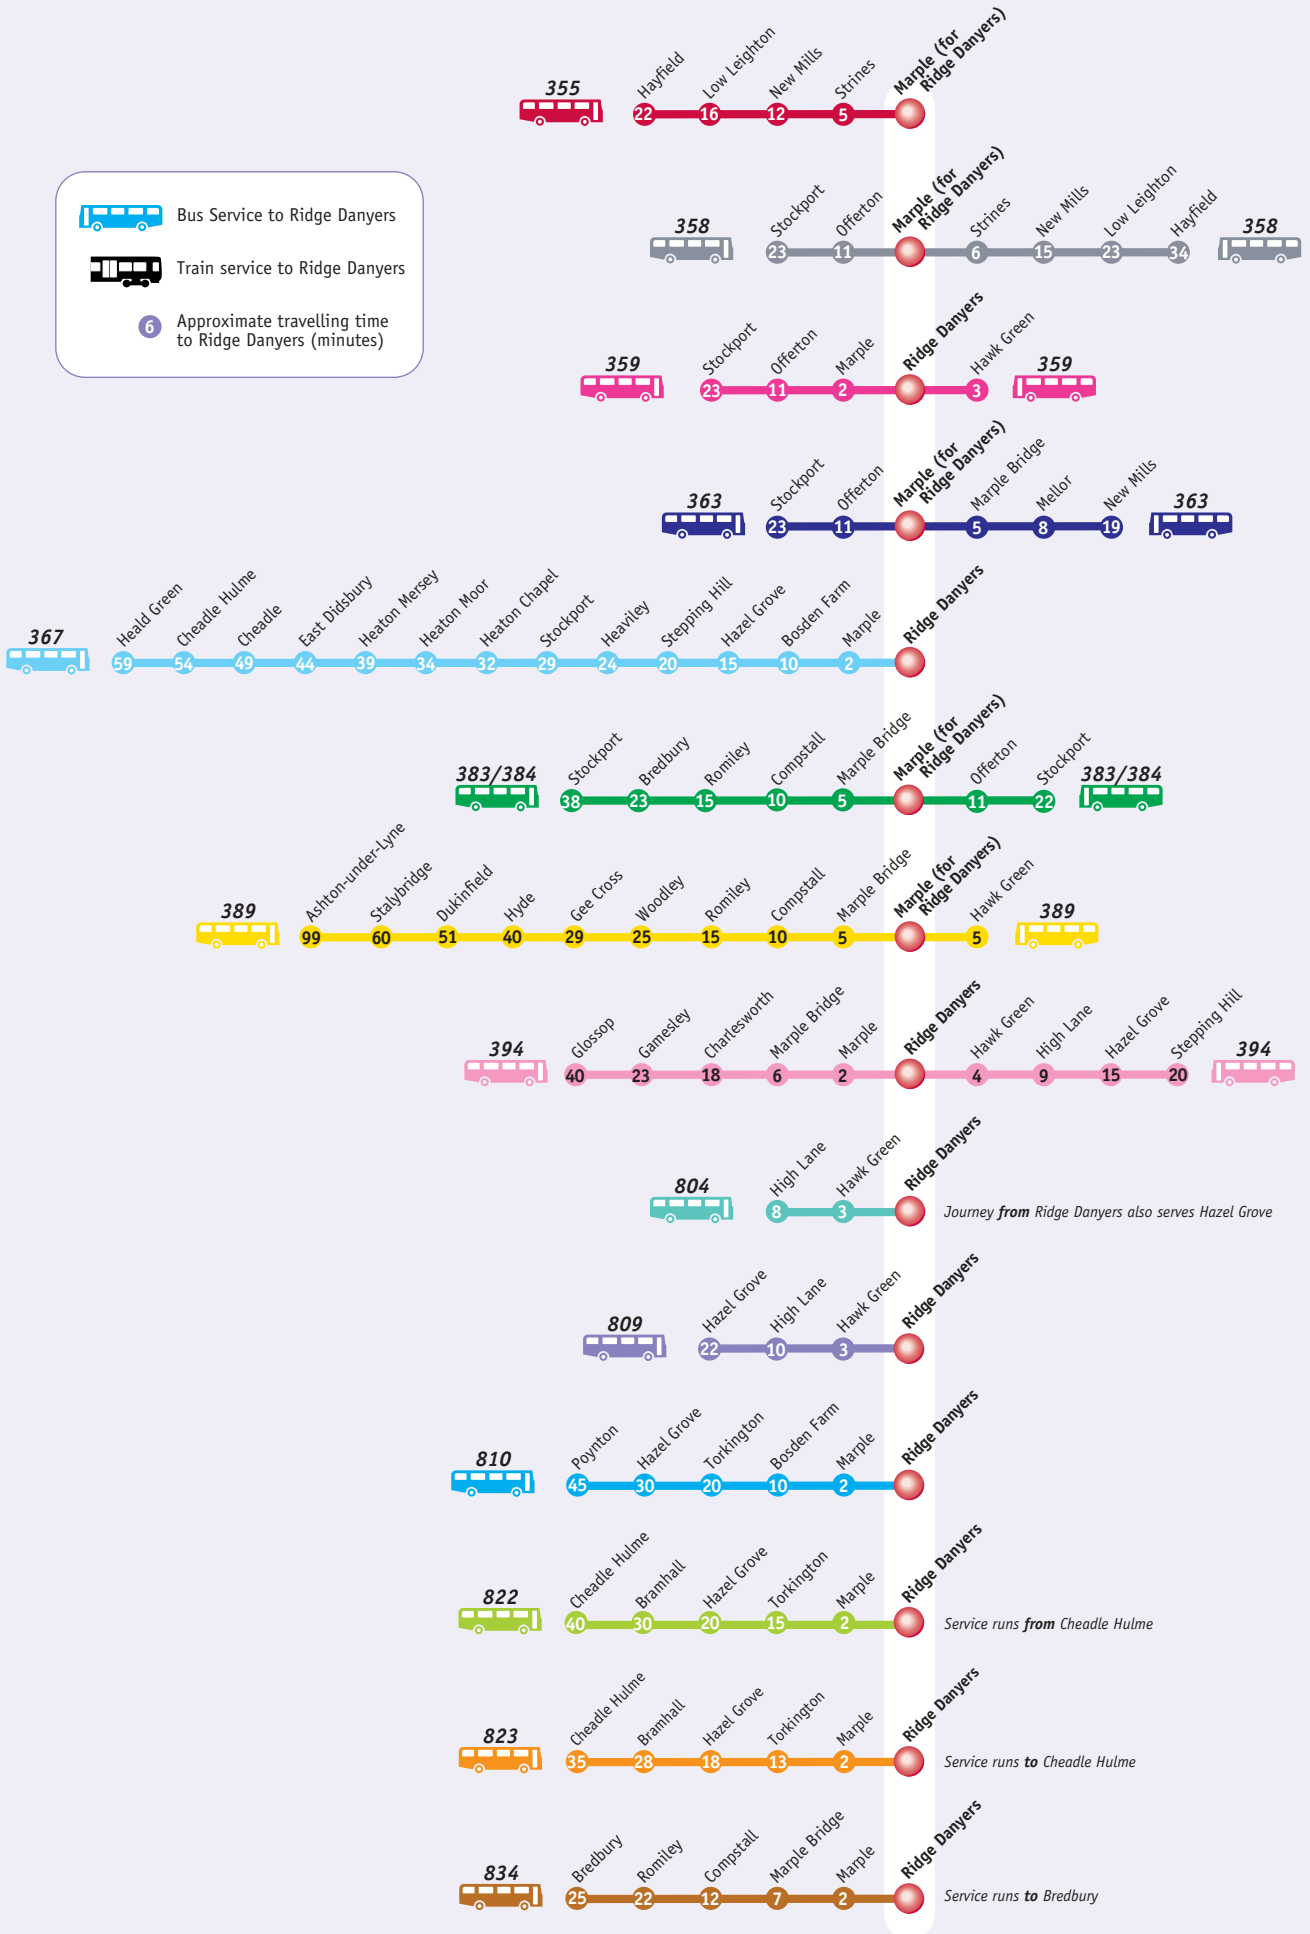

# RIDGE DANYERS COLLEGE (MARPLE CAMPUS) - Sheet 1

 Bus Service to Ridge Danyers

 Train service to Ridge Danyers

 Approximate travelling time to Ridge Danyers (minutes)

# RIDGE DANYERS COLLEGE (MARPLE CAMPUS) - Sheet 2