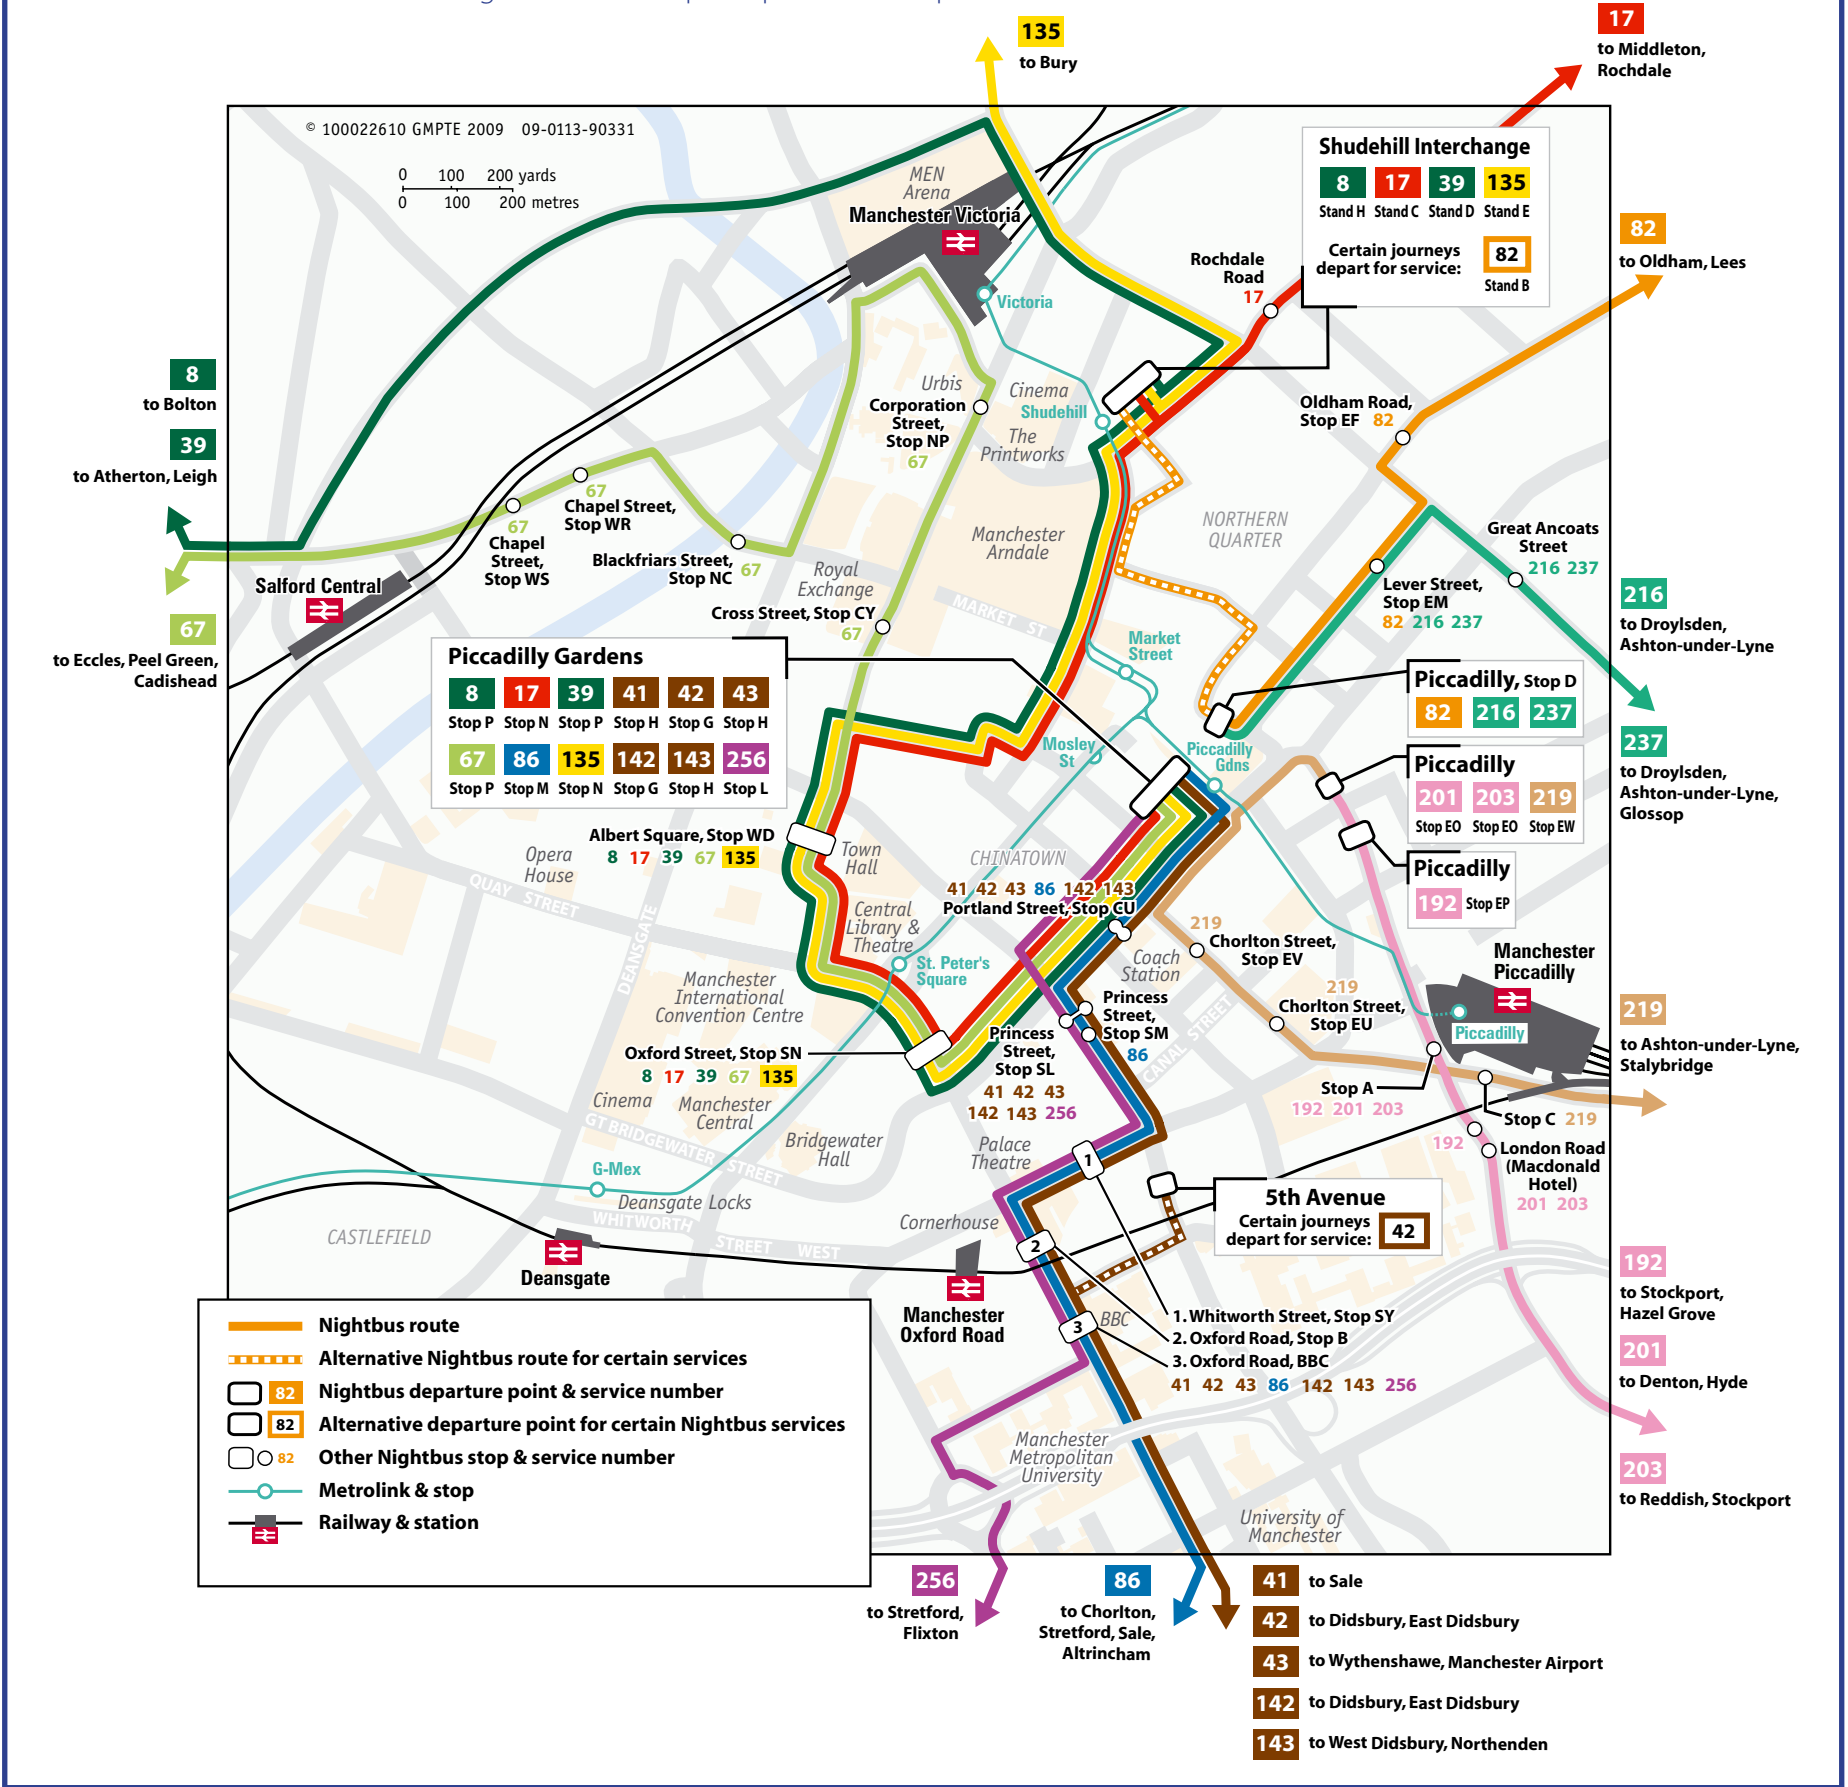

How to use the tables

Little Hulton/Leigh		Fri & Sat nights	Service No. 39
Manchester city centre stops			
From Manchester Piccadilly Gardens			
For Leigh, via Little Hulton	00:30	P	SN WD
and every 30 minutes until	03:30		
From Shudehill Interchange			
00:38 and every 30 minutes until	03:38	D	
Towards Manchester			
From Leigh	01:30, 02:00 & 02:30		
Manchester-Swinton-Little Hulton-Atherton-Leigh			

- Check which nights your bus runs, times shown are for late night/early morning services. Eg. Where 'Saturday' night services are shown, these run in the early hours of Sunday morning.
- Check your destination and bus service. Buses follow regular daytime routes and you can get off at regular daytime stops.
- Check where you can board the bus. The first stop shown is where the service starts. Only main city centre stops are shown in the table. See map for other stops.
- Many services also run from Shudehill Interchange. Departure times and stand numbers are shown here.
- Shows times of services towards Manchester at the start of the journey.
- Summary of the bus route.