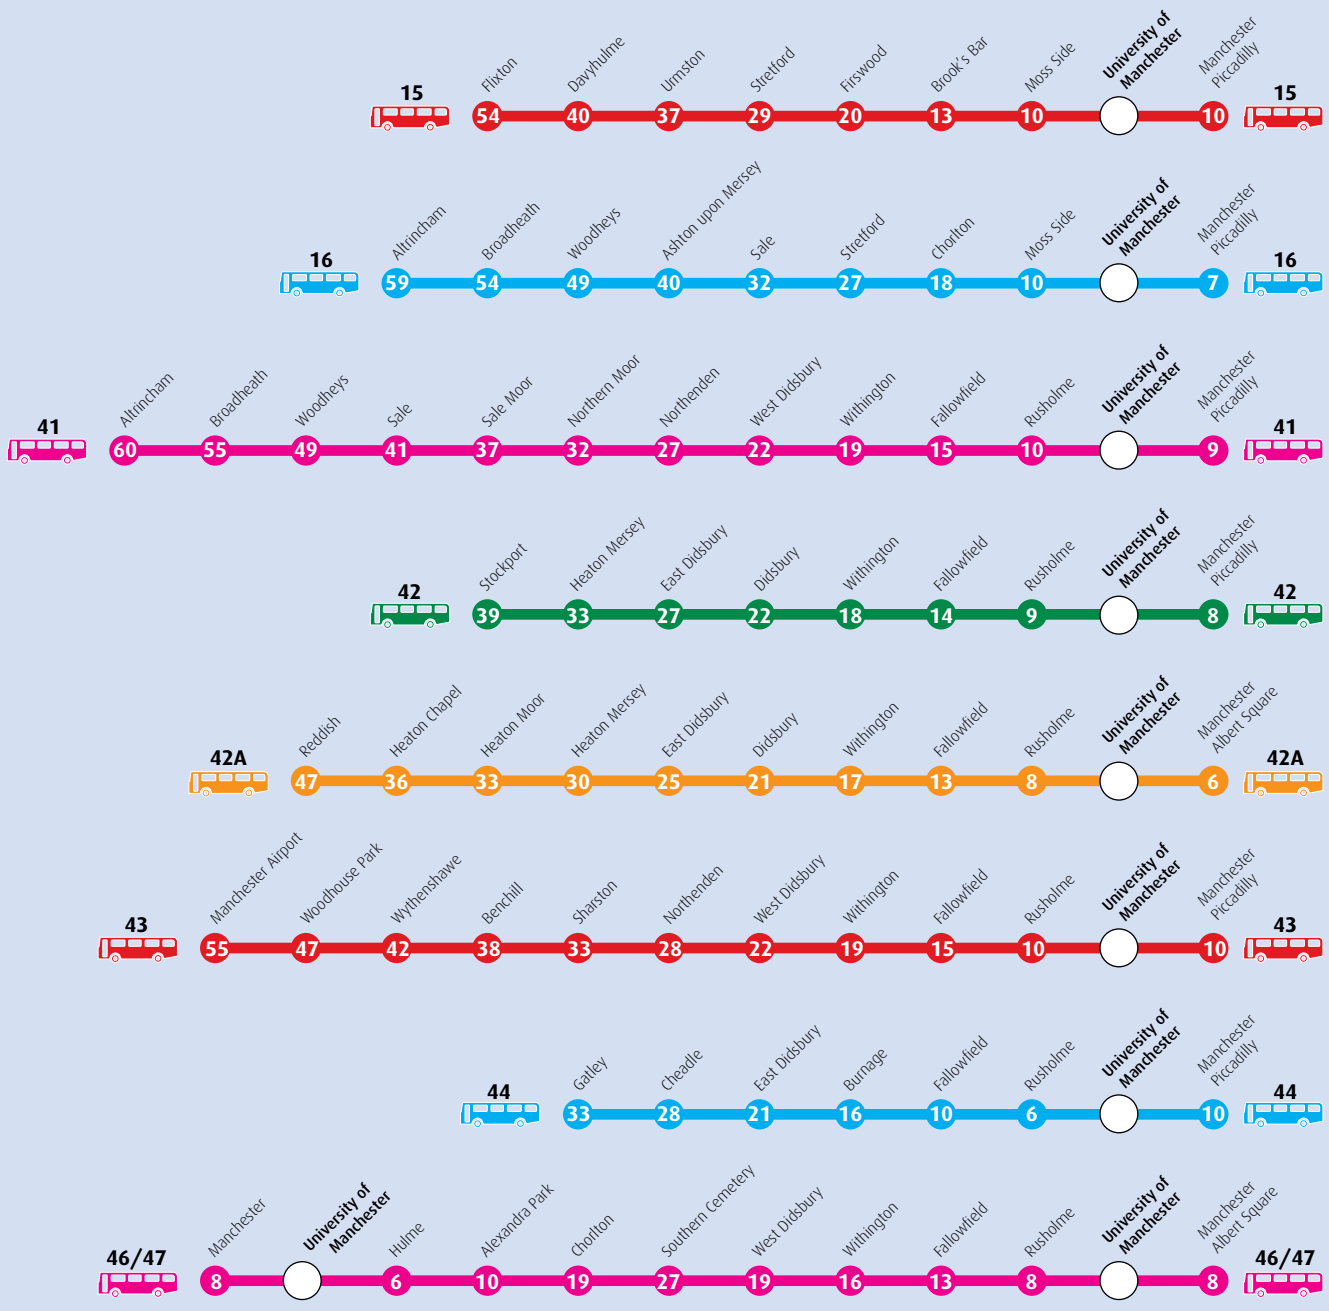

UNIVERSITY OF MANCHESTER (OXFORD ROAD AREA) and MANCHESTER METROPOLITAN UNIVERSITY

- Bus Service to Wigan & Leigh College

(50)

- Approximate travelling time to University of Manchester and Manchester Metropolitan University (minutes)

Frequencies

Service No.	Mon - Sat day	Eves, Suns & Pub hols
15	15	60
16	30	120
41	20 (Sale-Mcr) 30 (Alt-Mcr)	30 (Sale-Mcr) 60 (Alt-Mcr)
42	15	30
	Extra buses run between East Didsbury and Manchester	
42A	30 (Mon-Fri) 60 (Sat)	-
43	10	20 (Sun/Pub Hol day) 30 (Evenings)
44	60	60 (Sunday day only)
46/47	30	-

UNIVERSITY OF MANCHESTER (OXFORD ROAD AREA) and MANCHESTER METROPOLITAN UNIVERSITY

- Bus Service to Wigan & Leigh College

50

- Approximate travelling time to University of Manchester and Manchester Metropolitan University (minutes)