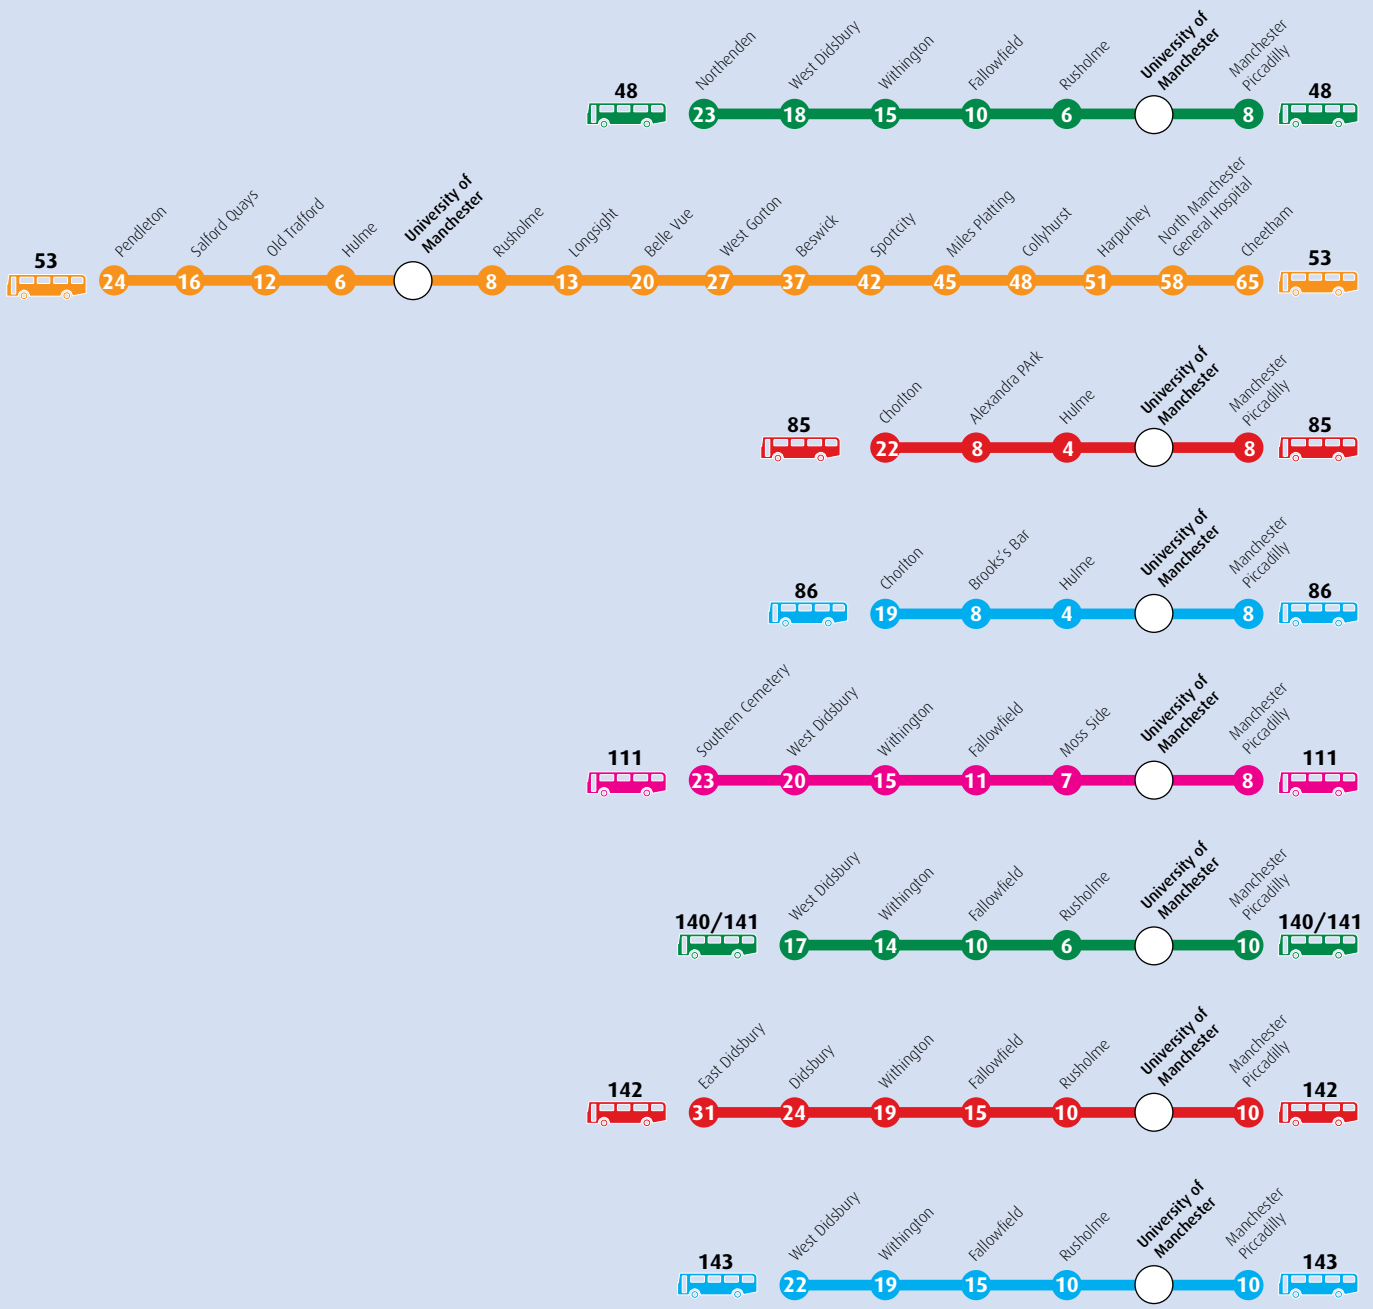

UNIVERSITY OF MANCHESTER (OXFORD ROAD AREA) and MANCHESTER METROPOLITAN UNIVERSITY

- Bus Service to Wigan & Leigh College

(50)

- Approximate travelling time to University of Manchester and Manchester Metropolitan University (minutes)

Frequencies

Service No.	Mon - Sat day	Eves, Suns & Pub hols
15	15	60
16	30	120
41	20 (Sale-Mcr) 30 (Alt-Mcr)	30 (Sale-Mcr) 60 (Alt-Mcr)
42	15	30
	Extra buses run between East Didsbury and Manchester	
42A	30 (Mon-Fri) 60 (Sat)	-
43	10	20 (Sun/Pub Hol day) 30 (Evenings)
44	60	60 (Sunday day only)
46/47	30	-

UNIVERSITY OF MANCHESTER (OXFORD ROAD AREA) and MANCHESTER METROPOLITAN UNIVERSITY

- Bus Service to Wigan & Leigh College

50

- Approximate travelling time to University of Manchester and Manchester Metropolitan University (minutes)

Frequencies

Service No.	Mon - Sat day	Eves, Suns & Pub hols
145	Mon-Fri peak (Uni term only) -	
147	10 (Mon-Fri)	-
191	Mon-Fri peak only	-
197	20	60
250	15 (Mon-Fri) 10 (Sat)	15 (Sun/Pub Hol day) 30 (Evenings)
253	Mon-Fri peak only	-
263	10 (Mon-Fri) 15 (Sat)	30
290 291	Mon-Fri peak only	1 journey (Mon-Fri eves)
X57	30	60