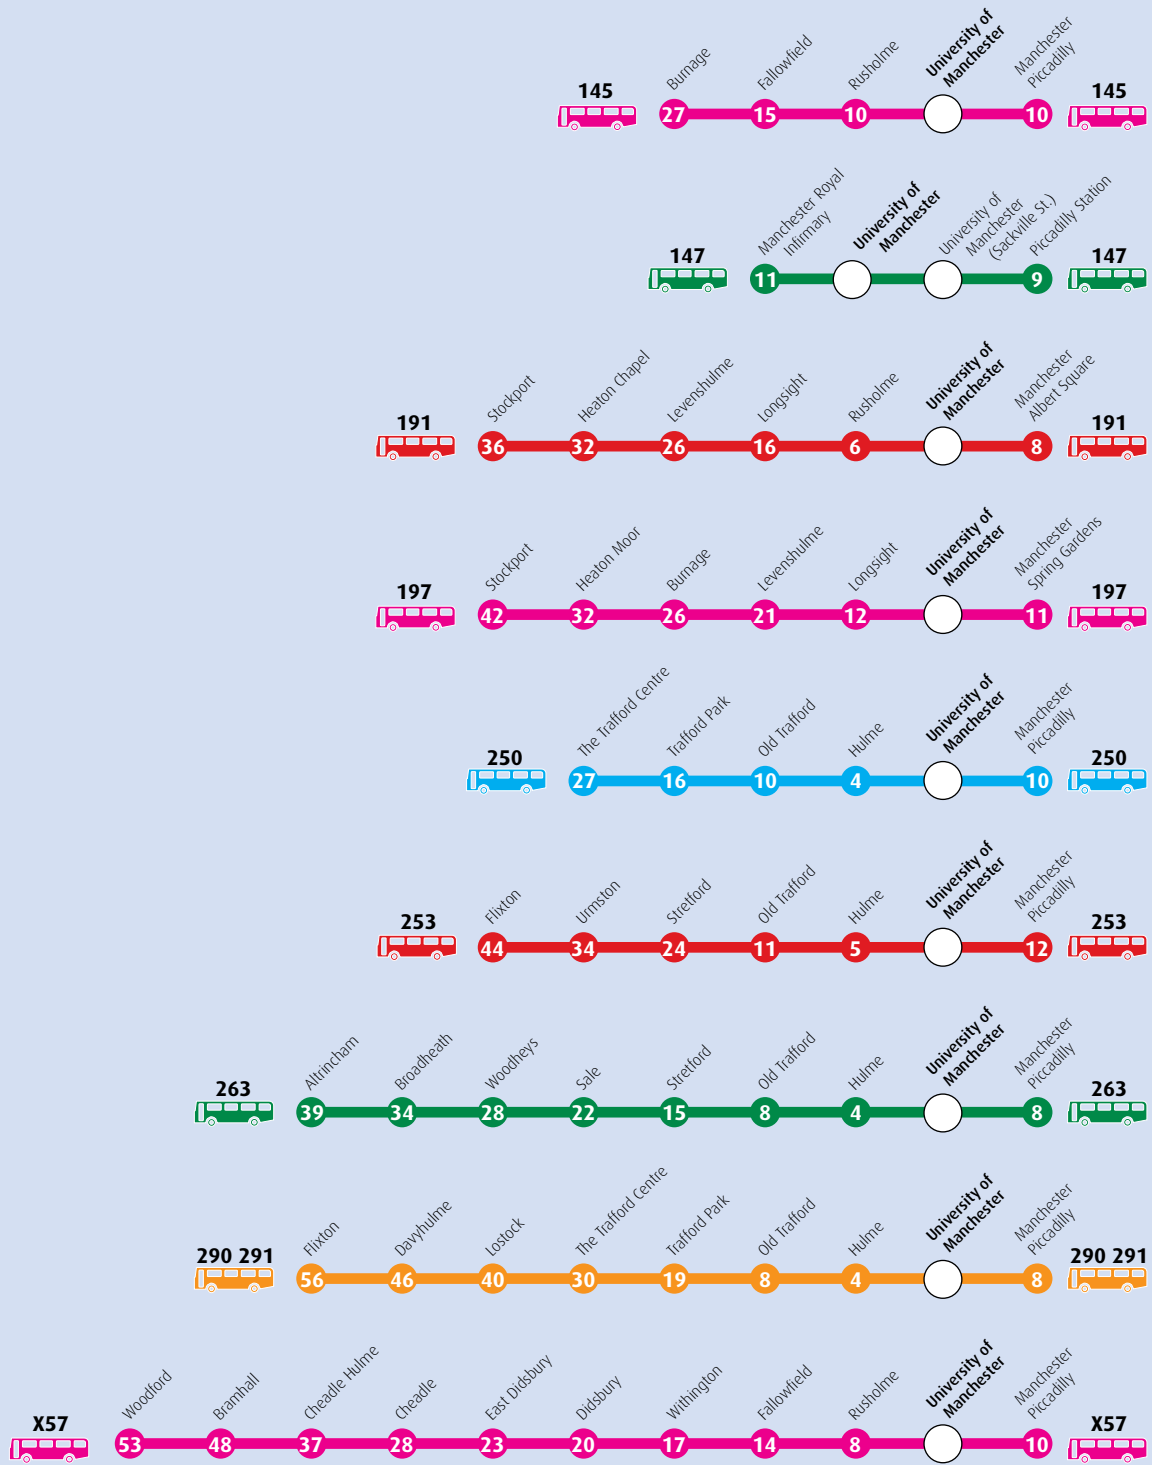

UNIVERSITY OF MANCHESTER (OXFORD ROAD AREA) and MANCHESTER METROPOLITAN UNIVERSITY

- Bus Service to Wigan & Leigh College

(50)

- Approximate travelling time to University of Manchester and Manchester Metropolitan University (minutes)

Frequencies

Service No.	Mon - Sat day	Eves, Suns & Pub hols
15	15	60
16	30	120
41	20 (Sale-Mcr) 30 (Alt-Mcr)	30 (Sale-Mcr) 60 (Alt-Mcr)
42	15	30
	Extra buses run between East Didsbury and Manchester	
42A	30 (Mon-Fri) 60 (Sat)	-
43	10	20 (Sun/Pub Hol day) 30 (Evenings)
44	60	60 (Sunday day only)
46/47	30	-

UNIVERSITY OF MANCHESTER (OXFORD ROAD AREA) and MANCHESTER METROPOLITAN UNIVERSITY

- Bus Service to Wigan & Leigh College

50

- Approximate travelling time to University of Manchester and Manchester Metropolitan University (minutes)