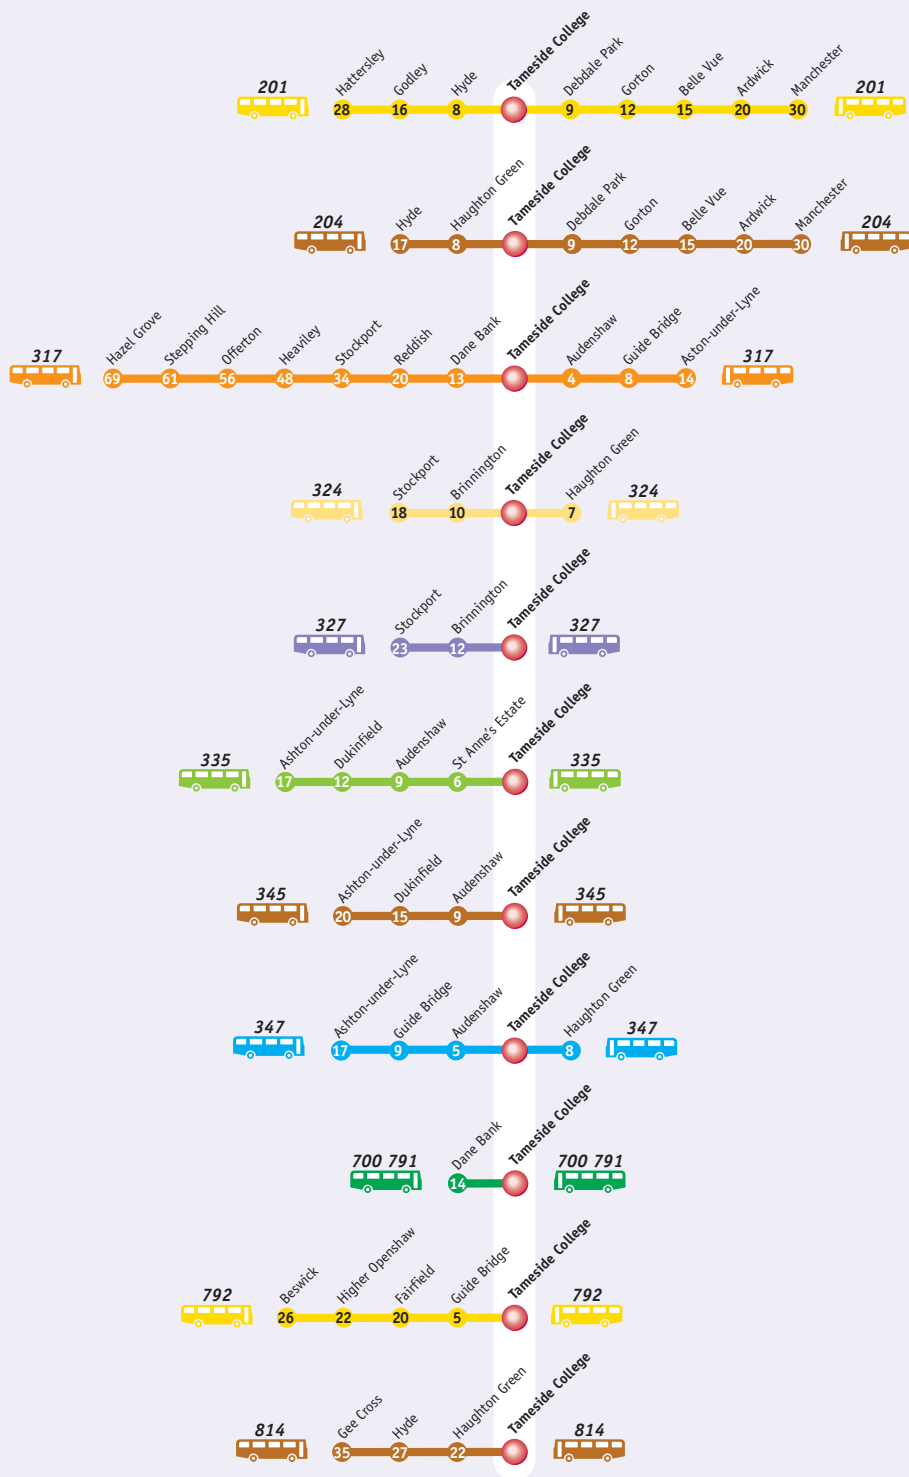

TAMESIDE COLLEGE (DENTON CENTRE)

Bus Service to Tameside College

6 Approximate travelling time to Tameside College (minutes)

| Service No. | Frequencies (mins) | Eves, Suns & Pub hols |
|-------------|--|--|
| 201 | Mon-Sat day 10 | 30 (20 Pub Hol daytime) |
| 204 | 30 (Hyde-Manchester) 15 (Denton-Hyde) | 30 (Except Pub Hols) 60 (Stockport-Denton) (Except Pub Hols) |
| 317 | 60 | 60 (Except Pub Hols) |
| 324 | - | 60 (Except Pub Hols) |
| 327 | 60 | - |
| 335 | 60 | - |
| 345 | 60 | 60 |
| 347 | 10 | 30 |
| 700/791 | Mon-Fri peak only | - |
| 792 | Mon-Fri peak only | - |
| 814 | Mon-Fri peak only | - |