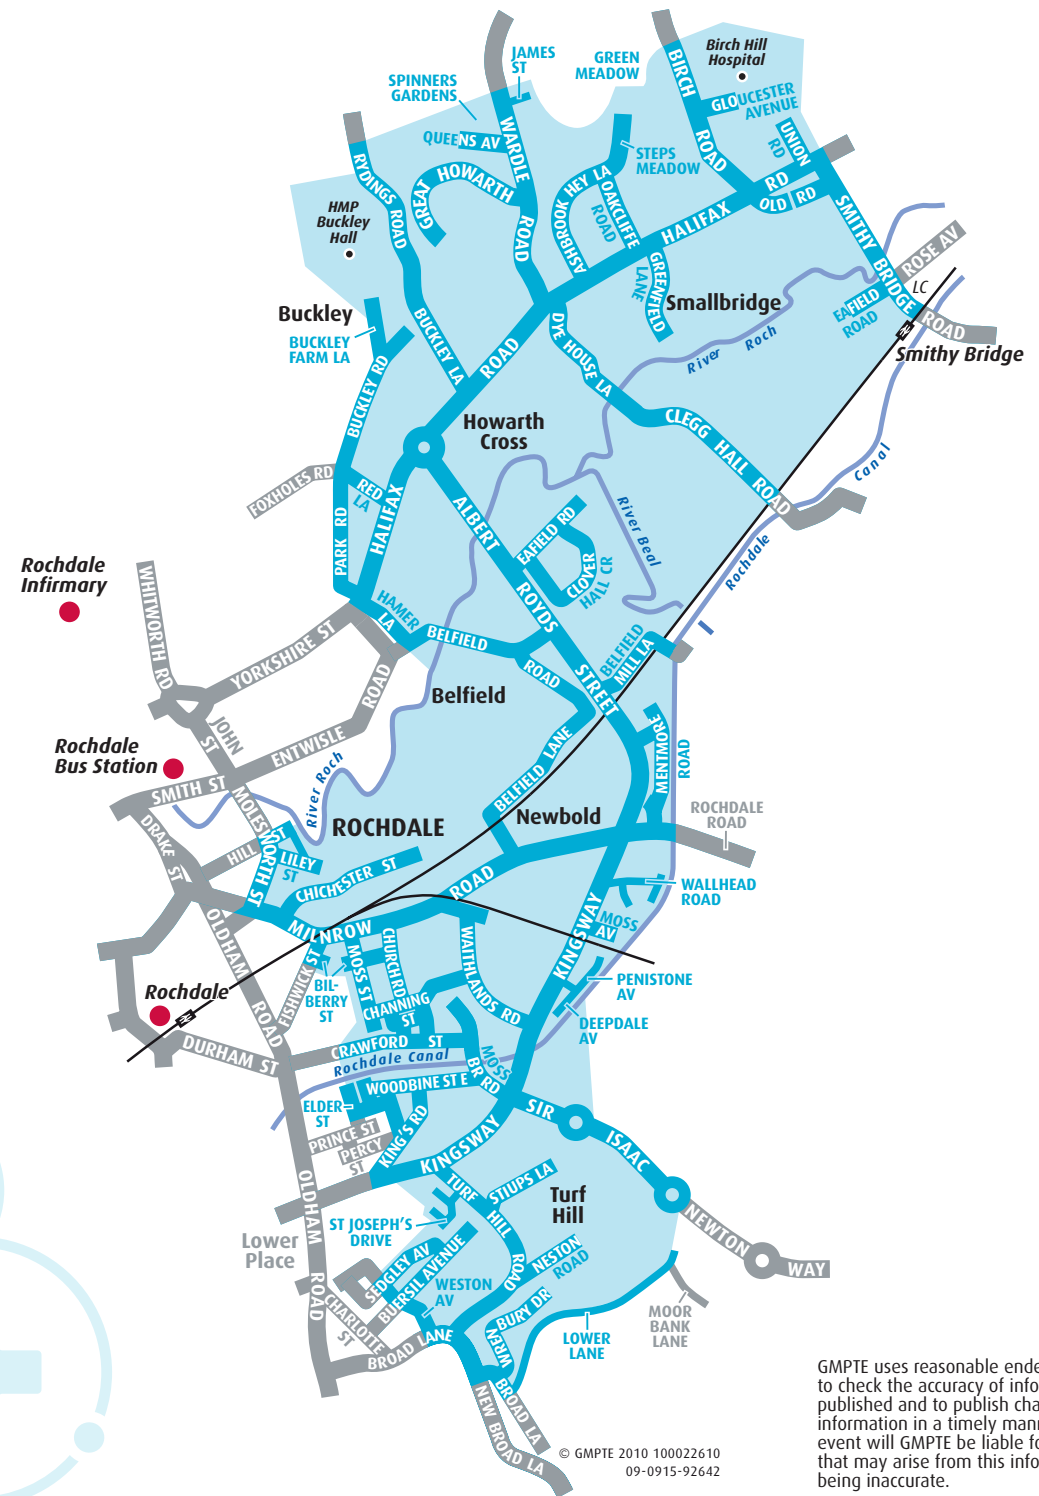

Local Link

The low-cost, flexible and accessible, door to door, local public transport service for everyone.

To book, phone
08456 05 55 05
(local rate)

Online booking available at
www.gmpte.com/locallink

This Local Link service can be used by anyone living within the service areas highlighted in **colour** on the map inside.

Booking your journey

- Call **08456 05 55 05** (local rate) and ask for Local Link.
- The booking centre is open **8am - 8pm** every day.
- Please call us at least an hour before you want to travel.
- You can book your journey up to one week in advance.
- Please tell us if you want a return journey.
- Let us know if you use a wheelchair or child buggy, then we can provide a suitable vehicle for you.
- You can also book online at www.gmpte.com/locallink

©GMPTE 10-0859/3466A5-12k-1110

Local Link

The low-cost, flexible and accessible, door to door, local public transport service for everyone.

Newbold Smallbridge

- **Belfield**
- **Howarth Cross**
- **Turf Hill**

Drop off/pick up points

and trips to and from

- Rochdale Infirmary
- Rochdale bus station
- Rochdale train station

Mondays to Fridays

7.30am – 2pm and 4.30pm – 6.30pm

© GMPT 2010 100022610
09-0915-92642

GMPT uses reasonable endeavours to check the accuracy of information published and to publish changes to information in a timely manner. In no event will GMPT be liable for any loss that may arise from this information being inaccurate.