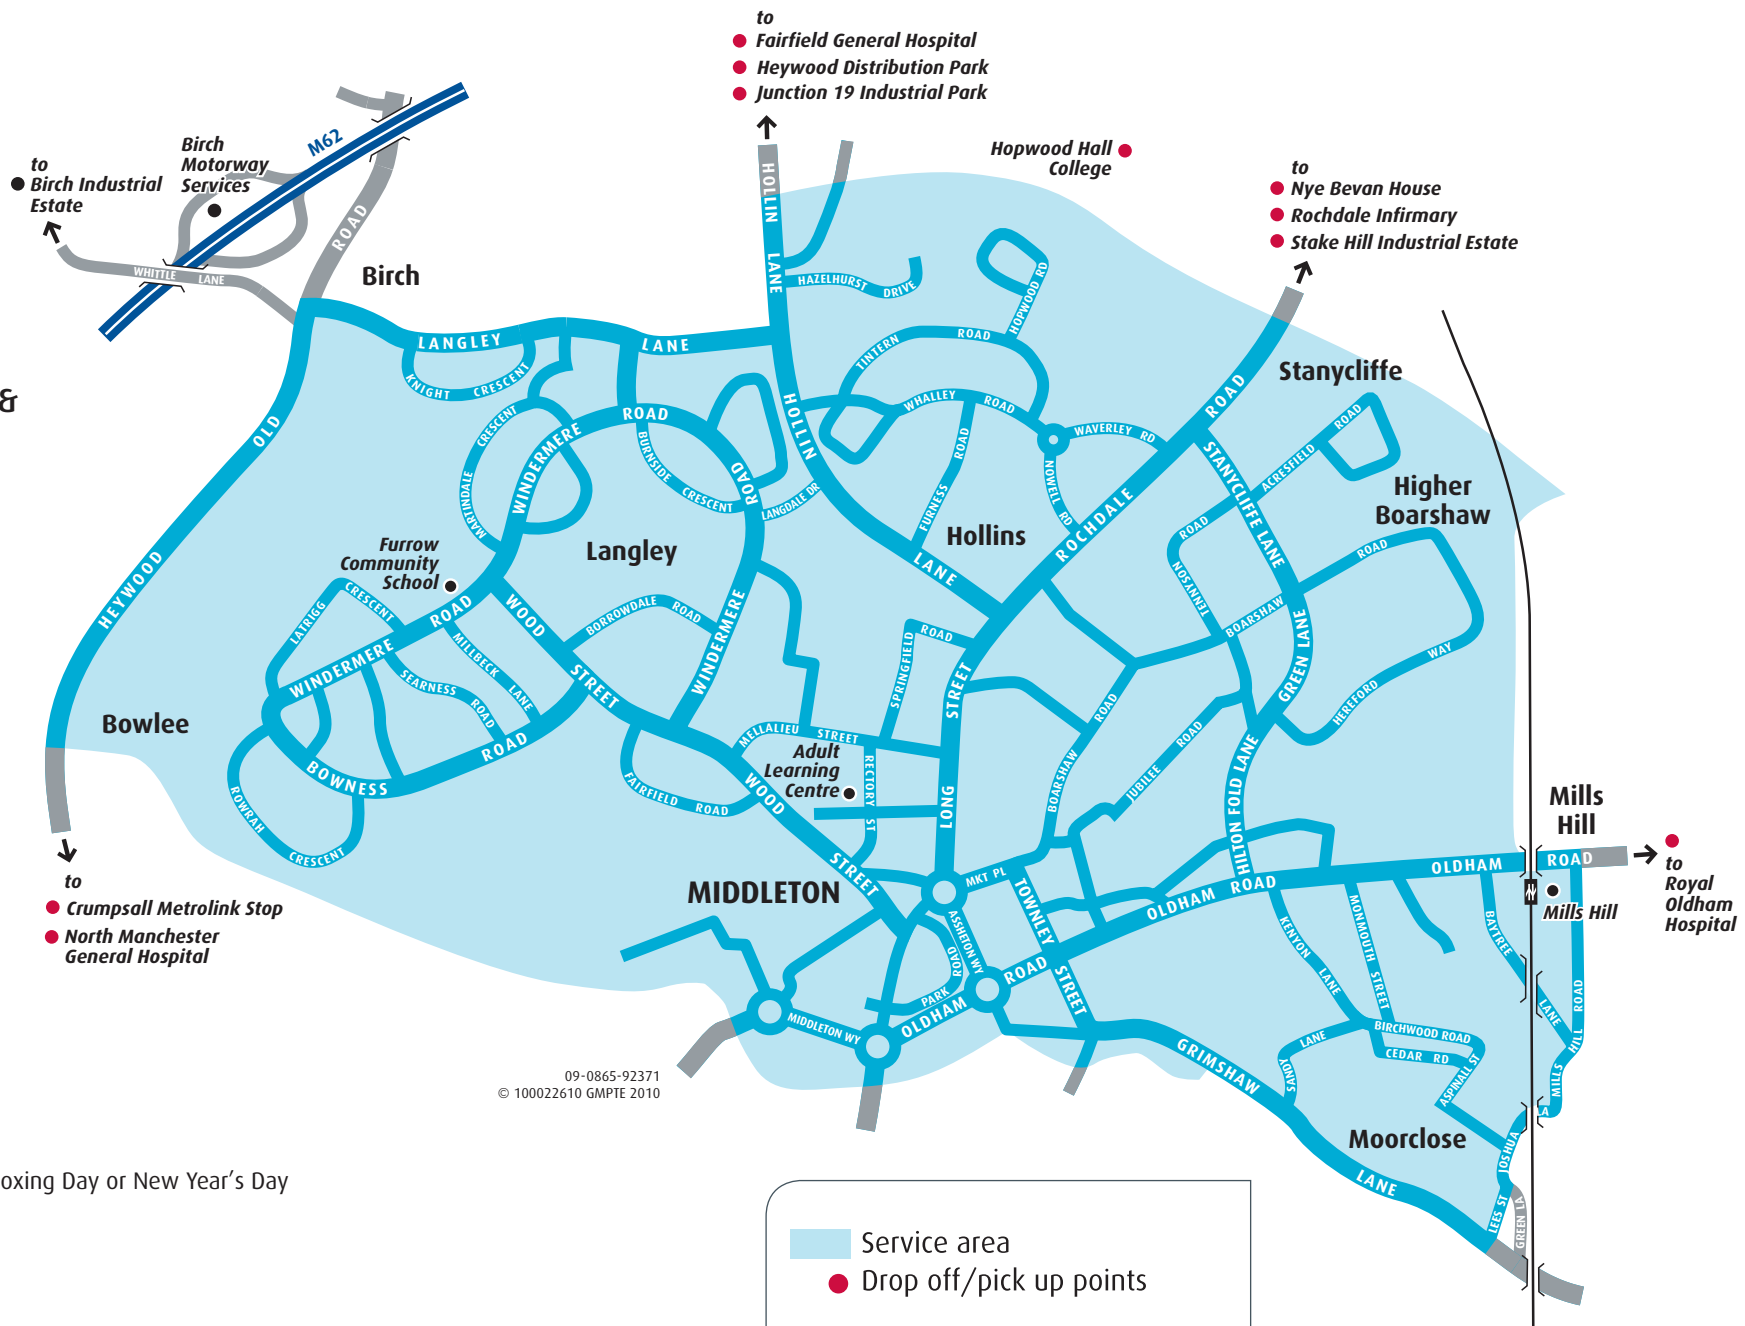

This Local Link service can be used by anyone living within the service areas highlighted in **colour** on the map inside.

## Middleton

- **Birch**
- **Bowlee**
- **Higher Boarshaw**
- **Hollins**
- **Langley**
- **Mills Hill**
- **Moorclose**
- **Stanycliffe**

To book, phone  
**08456 05 55 05**  
(local rate)

Online booking available at  
[www.gmpte.com/locallink](http://www.gmpte.com/locallink)

April 2011

Local Link for

● **the Middleton area**

and trips to and from

- Birch Industrial Estate & Motorway Services
- Crumpsall Metrolink stop
- Fairfield General Hospital
- Heywood Distribution Park & Junction 19 Industrial Park
- Hopwood Hall College
- North Manchester General Hospital
- Nye Bevan House
- Rochdale Infirmary
- Royal Oldham Hospital
- Stake Hill Industrial Estate

**Daily 5.30am – 10.30pm**

Local Link does not run on Christmas Day, Boxing Day or New Year's Day