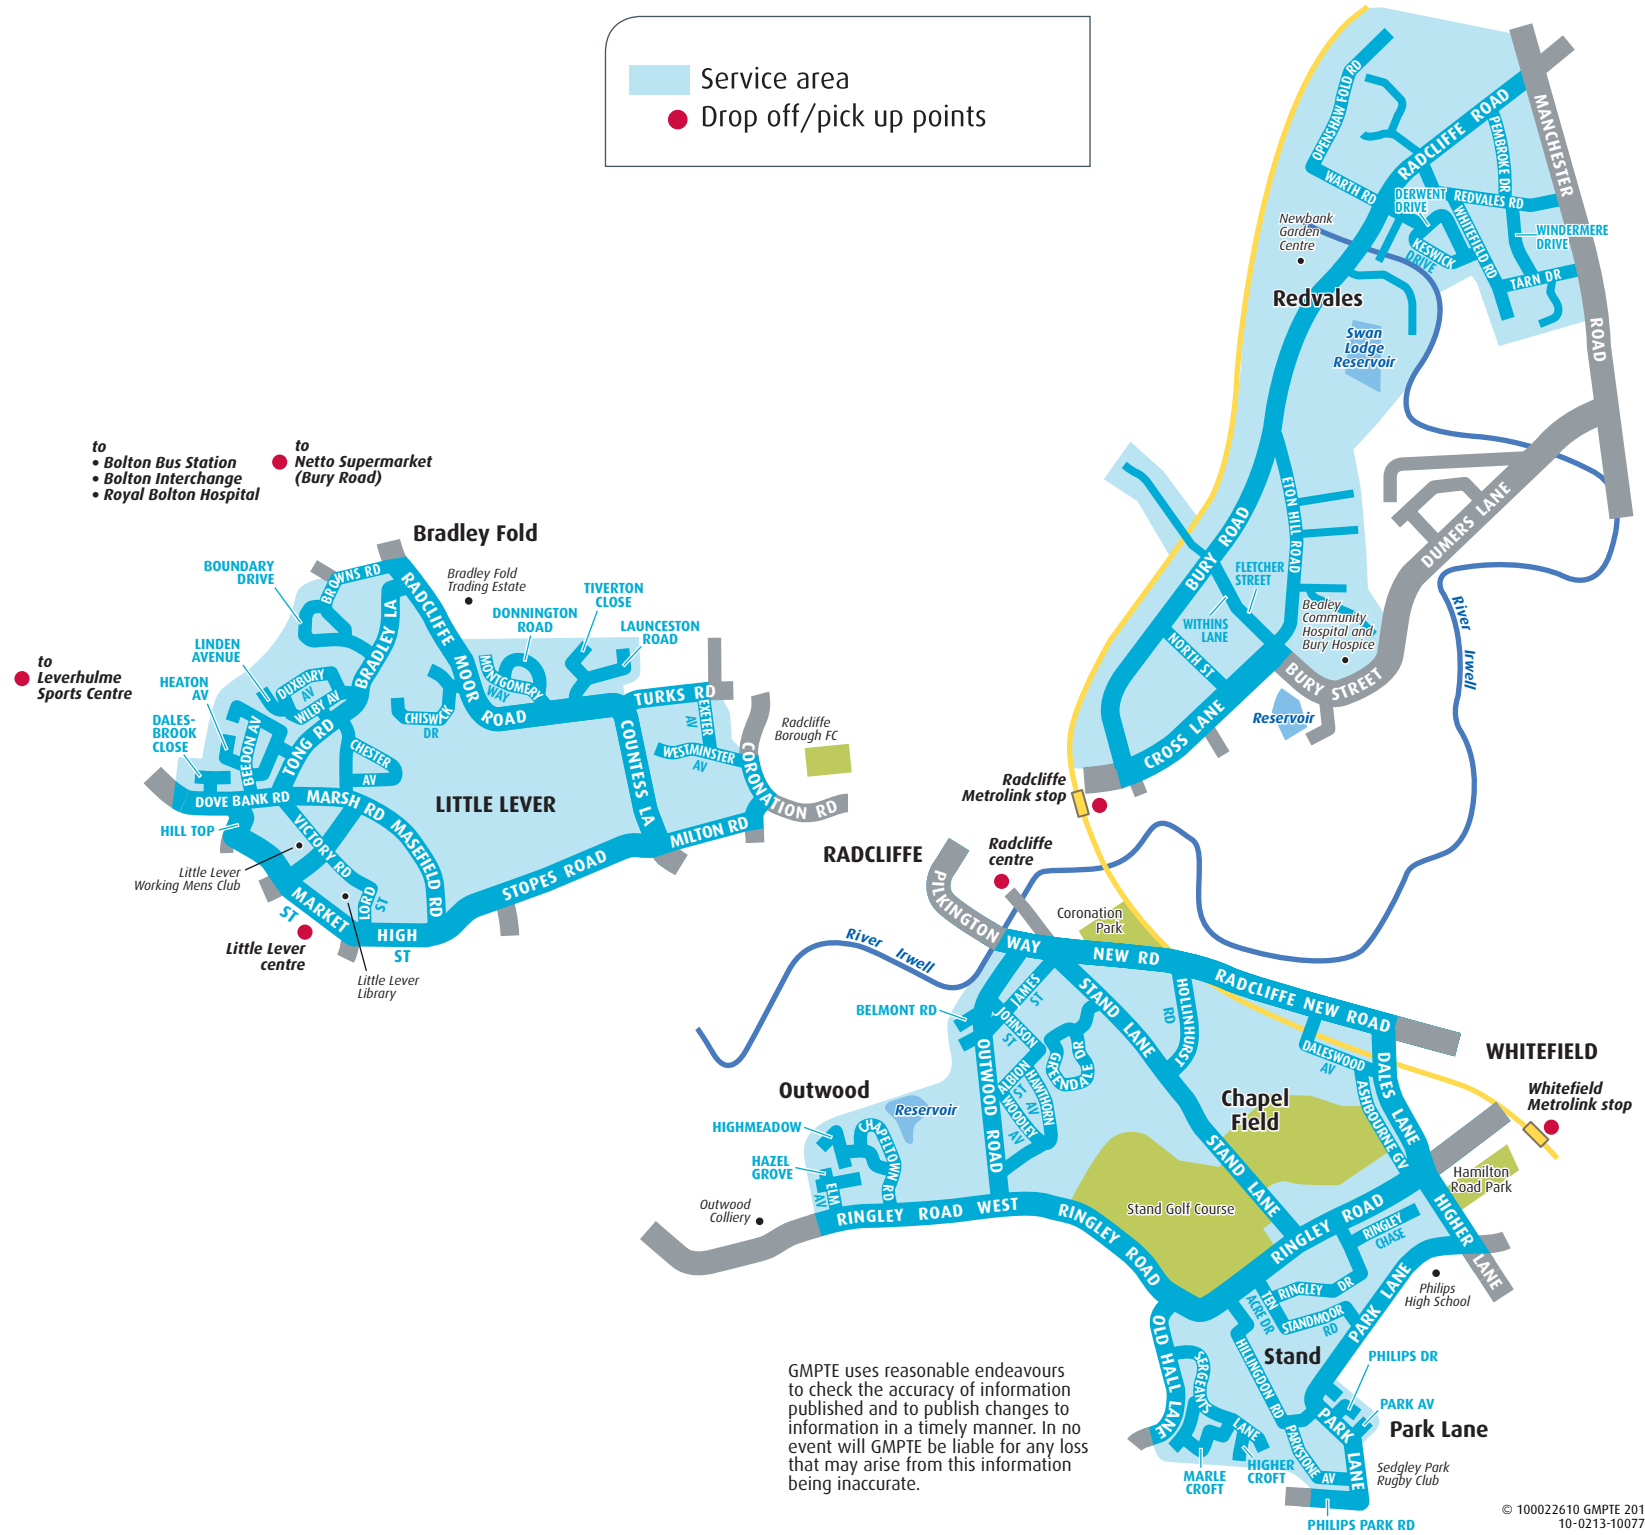

Local Link for

- **Chapel Field**
- **Little Lever**
- **Redvales**
- **Stand**

and trips to and from

- Bolton Interchange
- Bolton Bus Station
- Leverhulme Sports Centre
- Little Lever centre
- Netto supermarket, Bury Road
- Radcliffe Metrolink stop
- Radcliffe centre
- Royal Bolton Hospital
- Whitefield Metrolink stop

Mondays to Fridays
6.30am – 10.30pm

Saturdays
7.30am – 10.30pm

Sundays & public holidays
9.30am – 10.30pm

Local Link does not run on Christmas Day,
Boxing Day or New Year's Day

Service area

Drop off/pick up points

GMPTTE uses reasonable endeavours to check the accuracy of information published and to publish changes to information in a timely manner. In no event will GMPTTE be liable for any loss that may arise from this information being inaccurate.