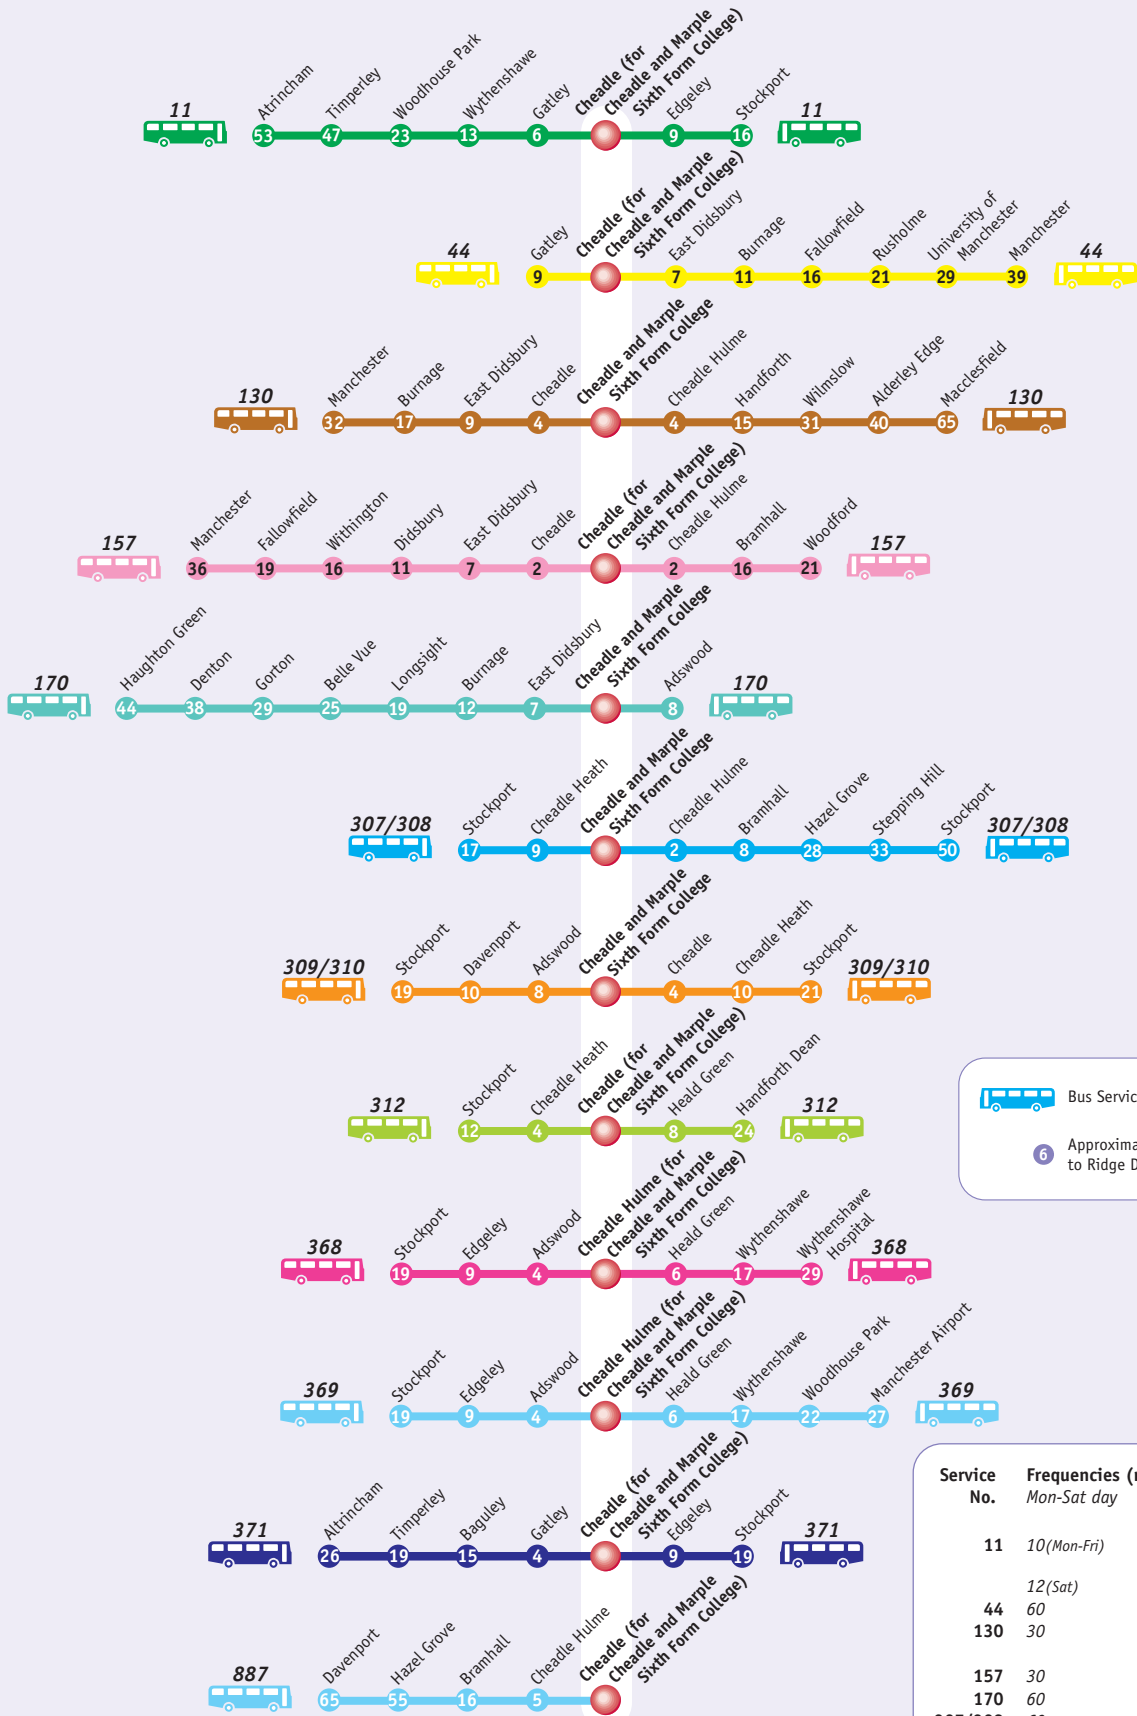

# CHEADLE AND MARPLE SIXTH FORM COLLEGE (CHEADLE SITE)

 Bus Service to Ashton College

 Approximate travelling time to Ridge Danvers (minutes)

Service No.	Frequencies (mins)	
	Mon-Sat day	Eves, Suns & Pub Hols
11	10 (Mon-Fri)	20 (Sun & Pub Hol daytime)
	12 (Sat)	
44	60	60
130	30	60 (Sun & Pub hol day)
		Occasional evening journeys
157	30	60
170	60	-
307/308	60	-
309/310	30	60
312	60	60 (Mon-Sat eve)
368	-	-
369	30	30
371	30 (Mon-Fri)	60
	60 (Sat)	
887	Mon-Fri peak only	-

# CHEADLE AND MARPLE SIXTH COLLEGE (CHEADLE SITE)

-  Bus Service to Cheadle and Marple Sixth Form College
-  Train service to Cheadle and Marple Sixth Form College
-  Approximate travelling time to Cheadle and Marple Sixth Form College

Service No.	Frequencies (mins)	
	Mon-Sat day	Eves, Suns & Pub Hols
<b>H23</b>	Mon-Fri peak only -	
<b>Train</b>		
Mcr - Crewe	2 per hour	60
Mcr - Stoke	60	60