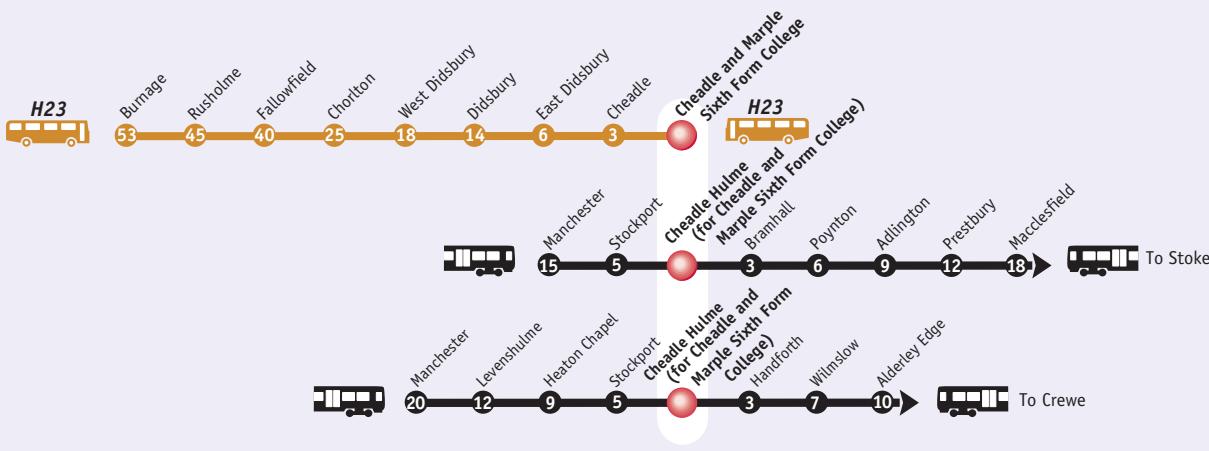

# CHEADLE AND MARPLE SIXTH FORM COLLEGE (CHEADLE SITE)

 Bus Service to Ashton College

 Approximate travelling time to Ridge Danvers (minutes)

Service No.	Frequencies (mins)	
	Mon-Sat day	Eves, Suns & Pub Hols
11	10 (Mon-Fri)	20 (Sun & Pub Hol daytime)
	12 (Sat)	
44	60	60
130	30	60 (Sun & Pub hol day)
		Occasional evening journeys
157	30	60
170	60	-
307/308	60	-
309/310	30	60
312	60	60 (Mon-Sat eve)
368	-	-
369	30	30
371	30 (Mon-Fri)	60
	60 (Sat)	
887	Mon-Fri peak only	-

# CHEADLE AND MARPLE SIXTH COLLEGE (CHEADLE SITE)

-  Bus Service to Cheadle and Marple Sixth Form College
-  Train service to Cheadle and Marple Sixth Form College
-  Approximate travelling time to Cheadle and Marple Sixth Form College

Service No.	Frequencies (mins)	
	Mon-Sat day	Eves, Suns & Pub Hols
<b>H23</b>	Mon-Fri peak only -	
<b>Train</b>		
Mcr - Crewe	2 per hour	60
Mcr - Stoke	60	60