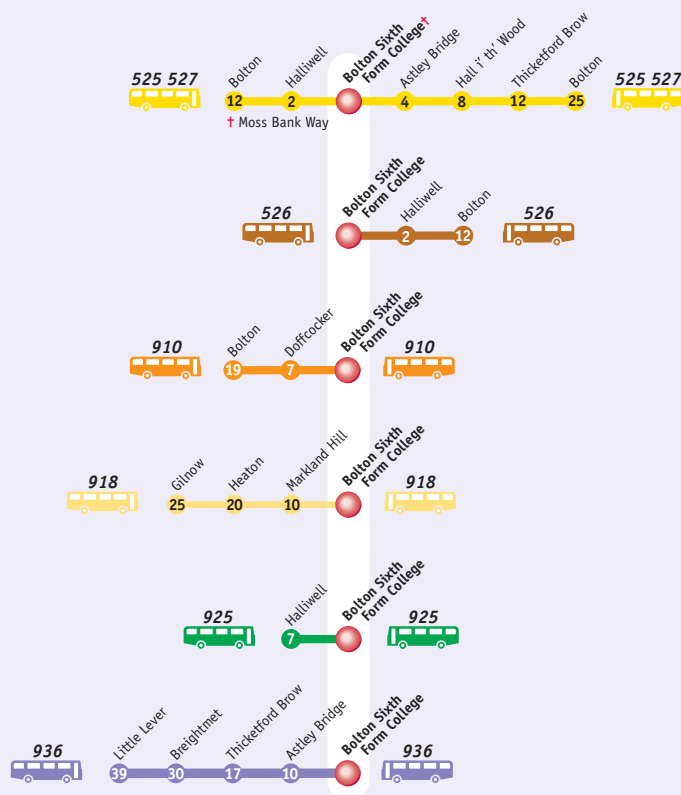

BOLTON SIXTH FORM COLLEGE (NORTH CAMPUS)

Bus Service to Bolton 6th Form College

6

Approximate travelling time to Bolton 6th Form College (minutes)

Service No.	Frequencies (mins)	Eves, Suns & Pub hols
525/527	Mon-Sat day	60
526	Mon-Sat day	60
910	Mon-Fri peak only	-
918	Mon-Fri peak only	-
925	Mon-Fri peak only	-
936	Mon-Fri peak only	-