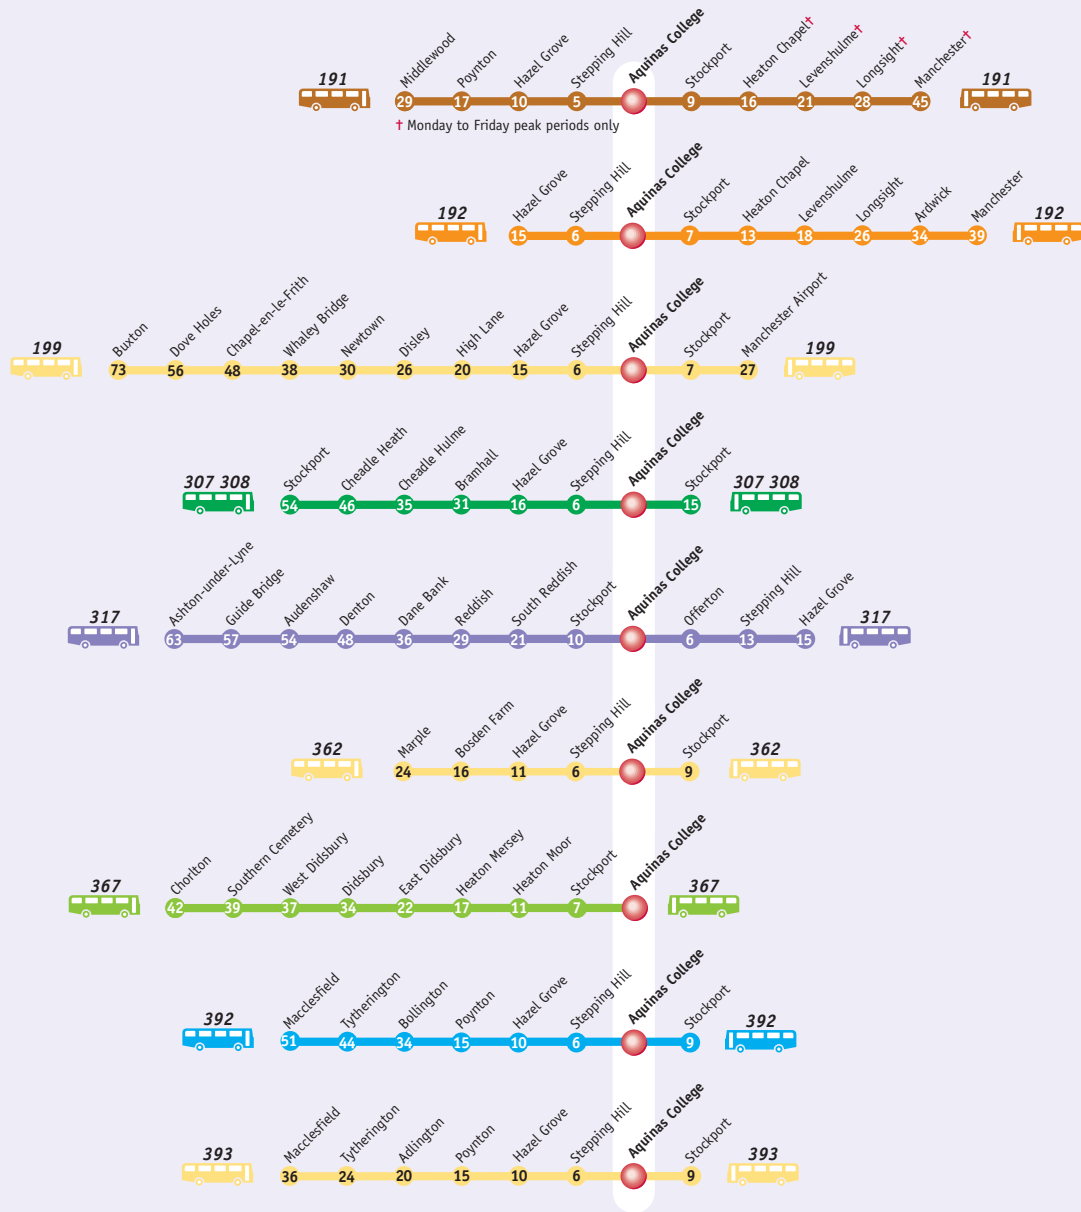

AQUINAS COLLEGE

Bus Service to Aquinas College

Approximate travelling time to Aquinas College (minutes)

| Service No. | Frequencies (mins) | |
|-------------|----------------------------|--|
| | Mon-Sat day | Eves, Suns & Pub hols |
| 191 | 60 | 60 (Mon-Sat evenings only) |
| 192 | 1-2 | 4-10 |
| 199 | 30 | 60 |
| 307/308 | 60 | - |
| 317 | 30 (Dane Bank-Hazel Grove) | - |
| | 60 (Ashton-Hazel Grove) | - |
| 362 | 60 | 60 (Sun and Pub Hol day) Occasional evening jnys. |
| 367 | Mon-Fri peak only | - |
| 392 | 120 | - |
| 393 | 120 | - |