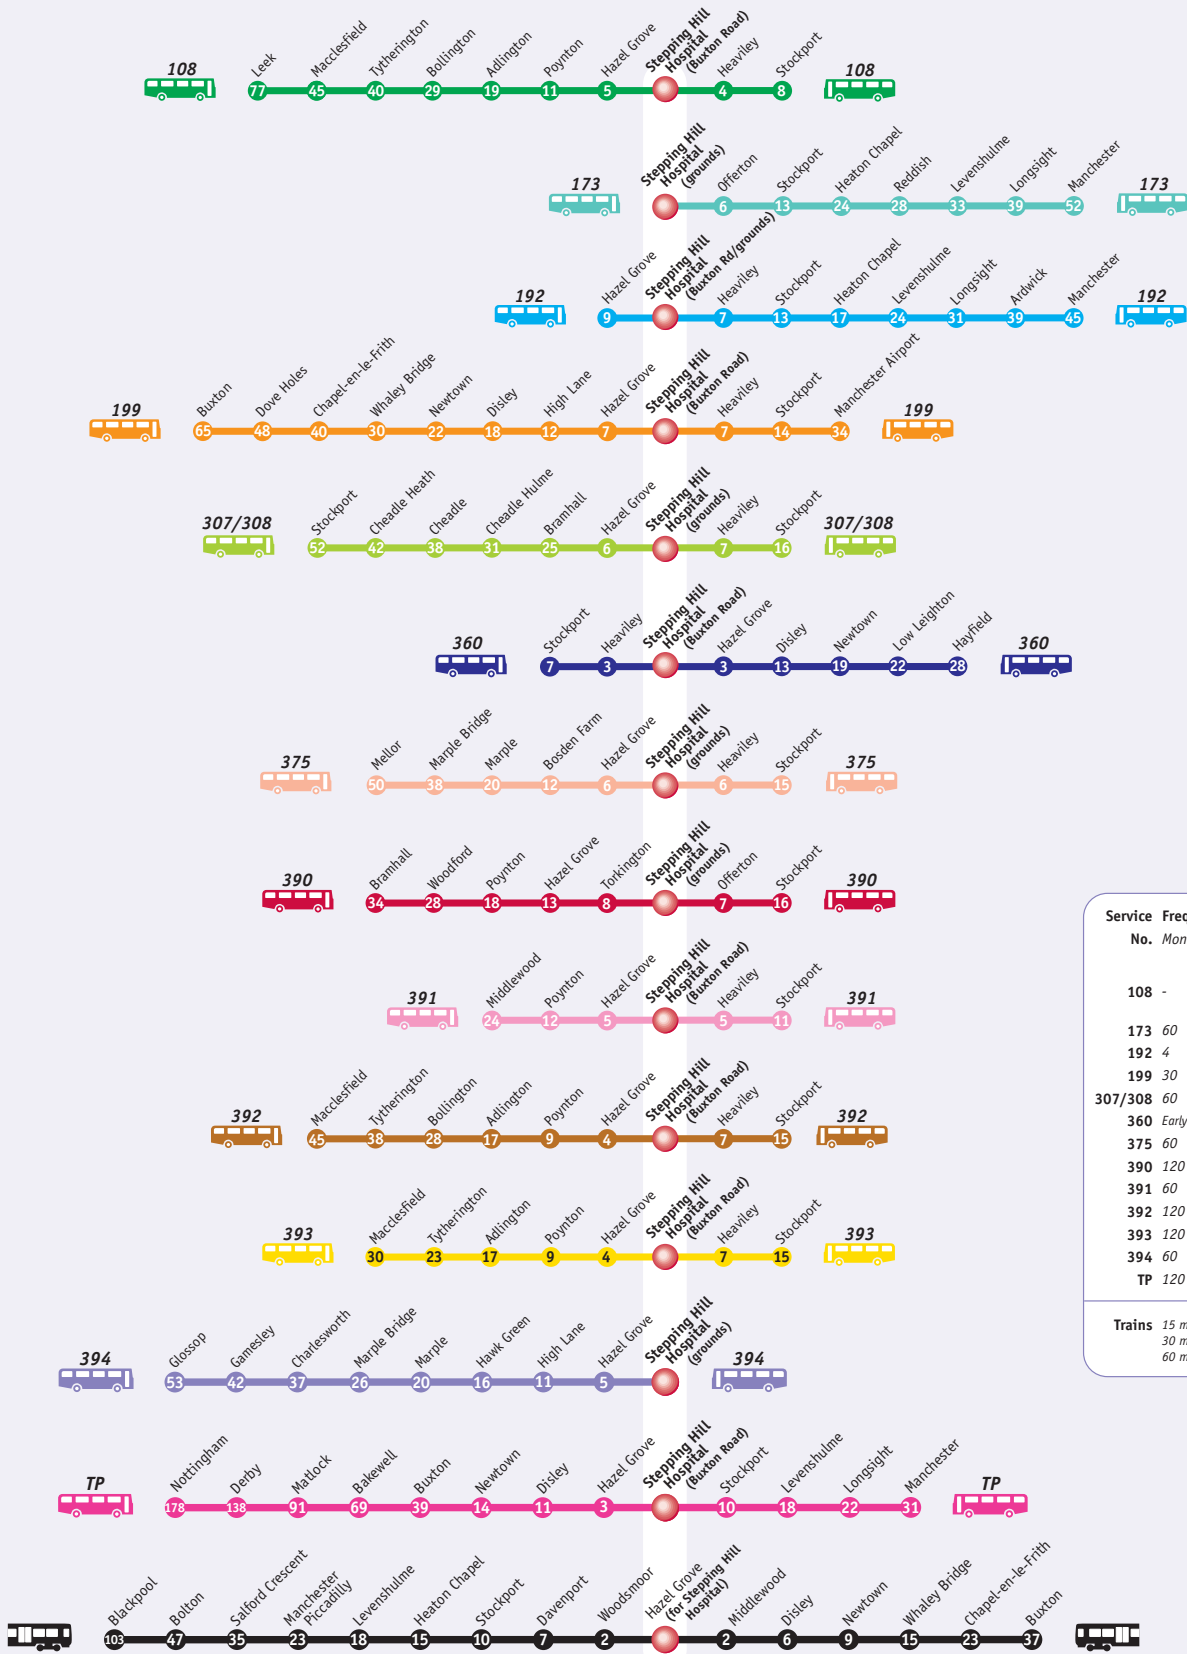

# Stepping Hill Hospital

Service Frequencies (mins)		
No.	Mon-Sat day	Evenings, Sundays & public holidays
108	-	3 journeys (Sun/public hols only)
173	60	-
192	4	8-10
199	30	60
307/308	60	-
360	Early am journey only	-
375	60	60 (Sun/PH daytime only)
390	120 (off peak)	-
391	60	60 (Mon-Sat eve)
392	120	-
393	120	-
394	60	-
TP	120	120

Trains		
15 mins, 4 per hour to/from Mcr (peak)		
30 mins, 2 per hour to/from Mcr (off peak)		
60 mins, 1 per hour to/from Buxton (off peak)		

-  Bus Service to Stepping Hill Hospital
-  Train Service to Stepping Hill Hospital
-  Approximate travelling time to Stepping Hill Hospital (minutes)