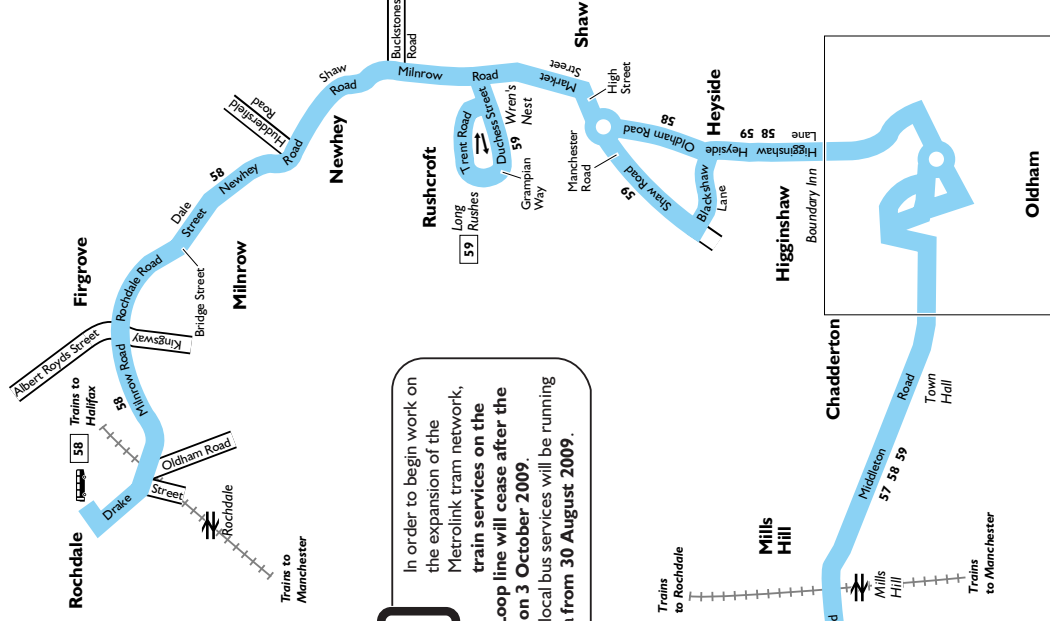

Connection points

1. **Bus:** Rochdale bus station
   Oldham bus station
   Middleton bus station
   Manchester Piccadilly Gardens
   Manchester Shudehill Interchange
   The Trafford Centre bus station
2. **Train:** Mills Hill train station
   Victoria train station
3. **Tram:** Bowker Vale tram stop
   Victoria tram stop
   Market Street tram stop
   Piccadilly Gardens tram stop
   Shudehill Interchange

KEY

- Bus route
- Bus station/main connection point
- Train line
- Tram line
- Direction of travel
- Hospital
- Terminus

Route plan for bus numbers

57 58 59

In order to begin work on the expansion of the Metrolink tram network, **train services on the Oldham Loop line will cease after the last train on 3 October 2009.** Improved local bus services will be running in this area **from 30 August 2009.**