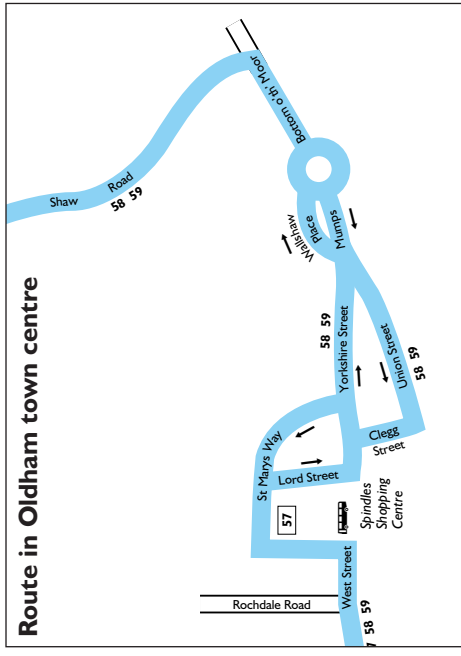

KEY

- Bus route
- Bus station/main connection point
- Train line
- Tram line
- Direction of travel
- Hospital
- Terminus

Route plan for bus numbers

57 58 59

In order to begin work on the expansion of the Metrolink tram network, **train services on the Oldham Loop line will cease after the last train on 3 October 2009.** Improved local bus services will be running in this area **from 30 August 2009.**