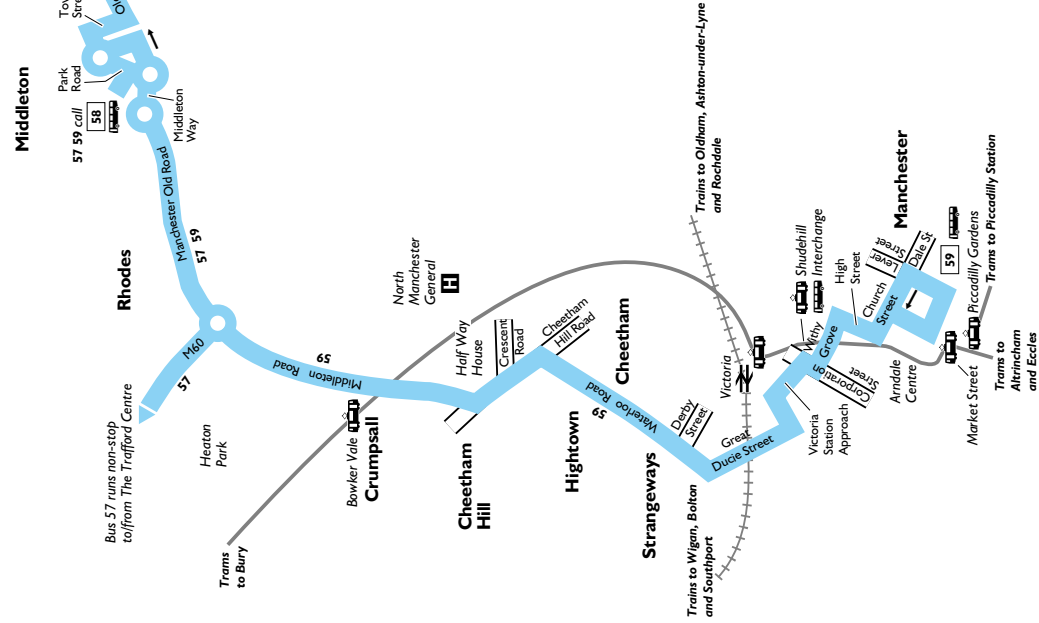

 – All First Manchester journeys on bus 59 are run with **Easy access buses**. See inside front cover of this Bus Times leaflet for details.

Continues after route plan

Connection points

- Bus:** Rochdale bus station
 Oldham bus station
 Middleton bus station
 Manchester Piccadilly Gardens
 Manchester Shudehill Interchange
 The Trafford Centre bus station
- Train:** Mills Hill train station
 Victoria train station
- Tram:** Bowker Vale tram stop
 Victoria tram stop
 Market Street tram stop
 Piccadilly Gardens tram stop
 Shudehill Interchange

KEY

- Bus route
- Bus station/main connection point
- Train line
- Tram line
- Direction of travel
- Hospital
- Terminus

Route plan for bus numbers

57 58 59

In order to begin work on the expansion of the Metrolink tram network, **train services on the Oldham Loop line will cease after the last train on 3 October 2009.** Improved local bus services will be running in this area **from 30 August 2009.**