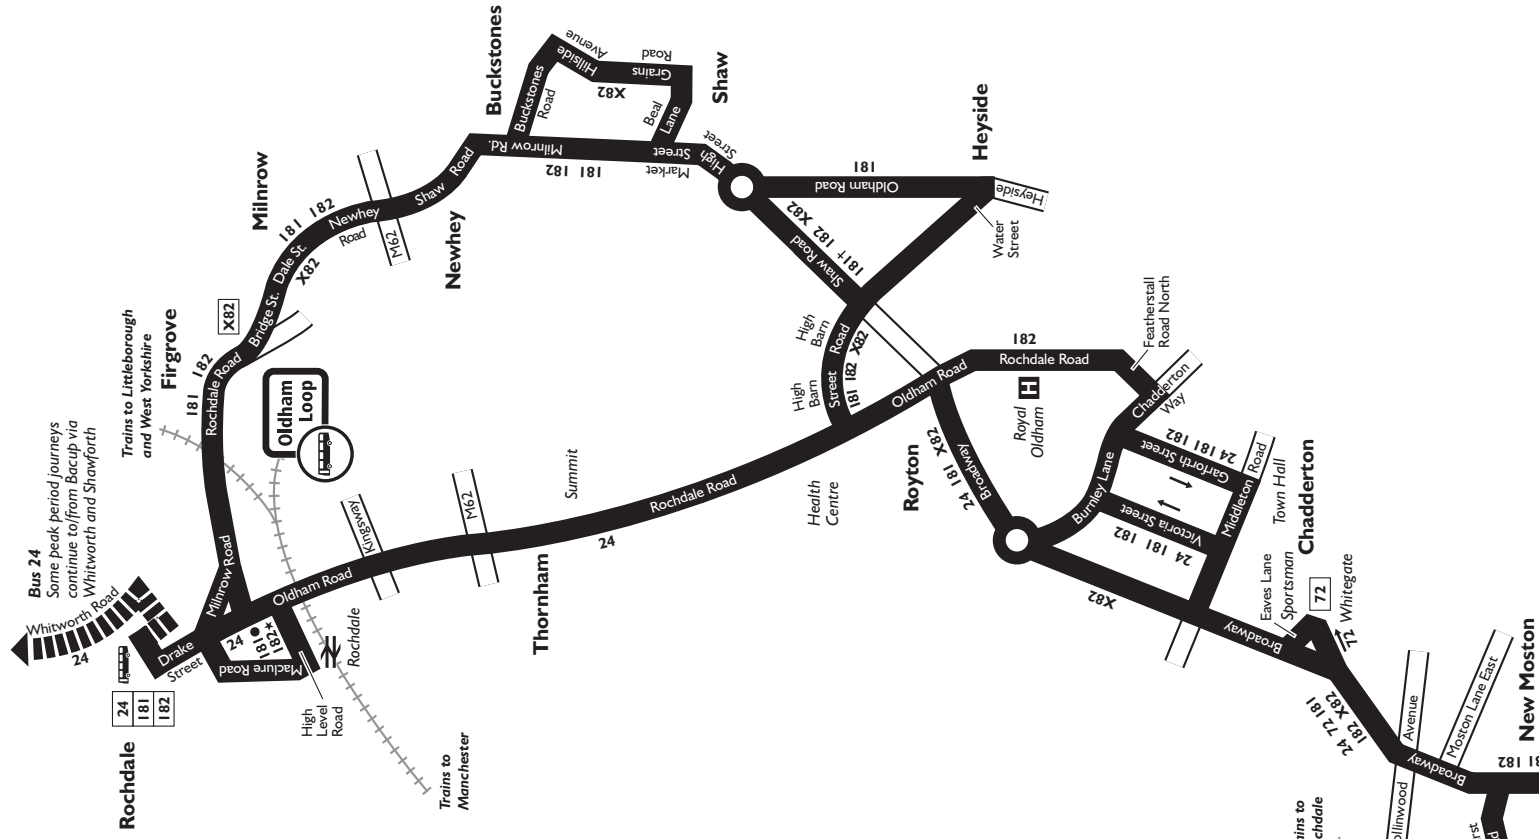

Route plan for bus numbers

24 72 181 182 X82

Oldham Loop

In order to begin work on the expansion of the Metrolink tram network, after the **3 October 2009** trains will no longer be running on the Oldham Loop Line.

Connection points

- **Bus:** Rochdale bus station
  Manchester Piccadilly Gardens
- **Train:** Rochdale train station
  Moston train station
- **Tram:** Piccadilly Gardens tram stop
  Market Street tram stop
  St Peter's Square tram stop

Buses run by

1. **Bluebird**
   Alexander House
   Greengate
   Middletown
   Manchester
   M24 IRU
   Telephone 0161-653 1900
2. **First Manchester**
   Wallshaw Street
   Oldham
   OLI 3TR
   Telephone 0161-627 2929

KEY

- Bus route
- Monday to Friday peak period only
- Train line
- Tram line
- Direction of travel
- Sunday and Public Holiday journeys only
- Daytime journeys only
- Evening journeys only
- Bus station/main connection point
- Train station
- Tram stop
- Hospital
- Terminus