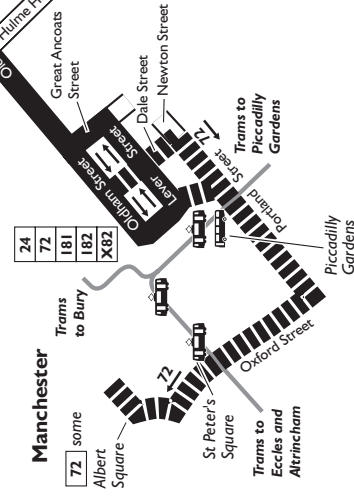

Printed on paper made using pulp from fully sustainable, responsibly managed forestation, which is bleached without using elemental chlorine. It has been awarded the Nordic Swan certificate, complying with stringent controls of production processes, effluent discharge and environmental impact.

GMPTe uses reasonable endeavours to check the accuracy of information published and to publish changes to information in a timely manner. In no event will GMPTe be liable for any loss that may arise from this information being inaccurate.