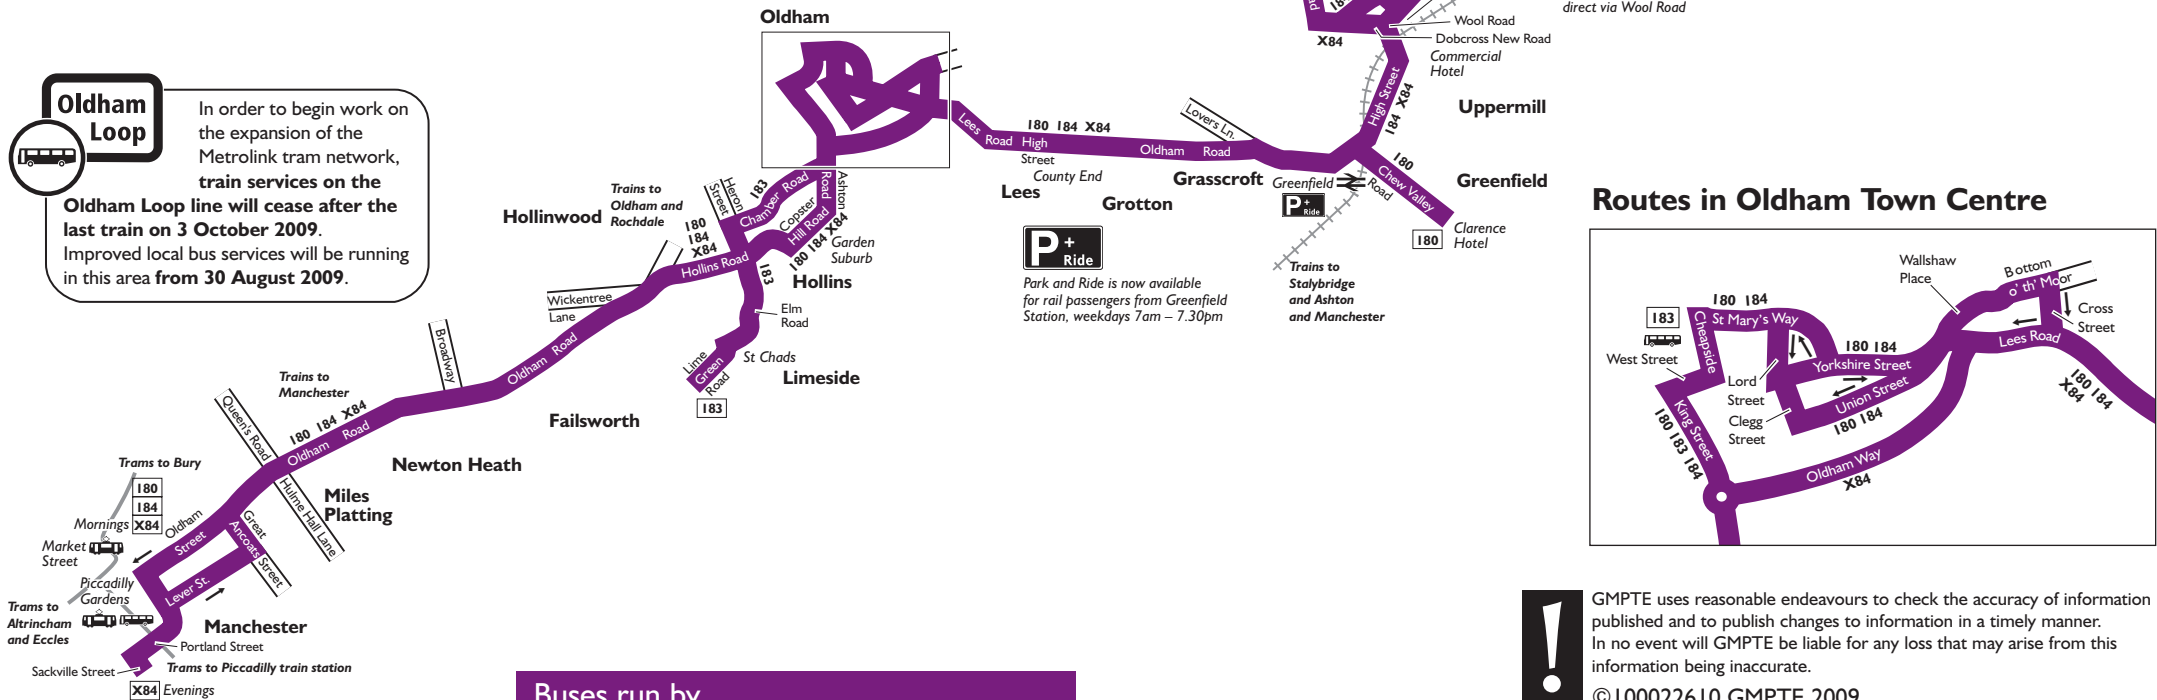

180 183 184 X84

Connection points

- **Bus:** Manchester Piccadilly Gardens
  Oldham bus station
  Huddersfield bus station
- **Train:** Greenfield train station
  Marsden train station
  Slaithwaite train station
  Huddersfield train station
- **Tram:** Piccadilly Gardens tram stop
  Market Street tram stop

KEY	
	– Bus route
	– Train line
	– Tram line
	– Bus station/main connection point
	– Train station
	– Tram stop
	– Terminus
	– Direction of travel

Oldham Loop

In order to begin work on the expansion of the Metrolink tram network, train services on the Oldham Loop line will cease after the last train on 3 October 2009. Improved local bus services will be running in this area from 30 August 2009.

Routes in Oldham Town Centre