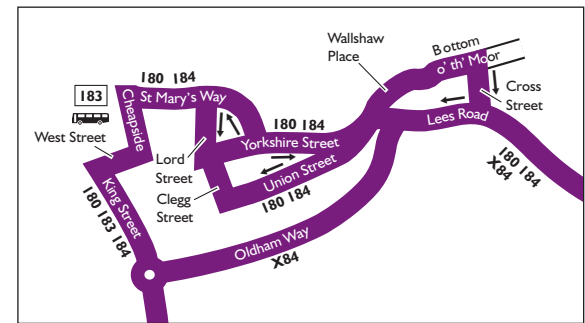

Buses run by

First Manchester Wallshaw Street Oldham OL1 3TR Telephone 0161-627 2929	Stott's Tours 142 Lees Road Oldham OL4 1HT Telephone 0161 624 4200

Bus 184 journeys to/from Huddersfield do not serve Sam Road and Station Road on Mondays to Saturdays

Journeys to/from Huddersfield run direct via Wool Road

P+ Ride
Park and Ride is now available for rail passengers from Greenfield Station, weekdays 7am – 7.30pm

GMPTTE uses reasonable endeavours to check the accuracy of information published and to publish changes to information in a timely manner. In no event will GMPTTE be liable for any loss that may arise from this information being inaccurate.
© I00022610 GMPTTE 2009

Printed on paper made using pulp from fully sustainable, responsibly managed forestation, which is bleached without using elemental chlorine. It has been awarded the Nordic Swan certificate, complying with stringent controls of production processes, effluent discharge and environmental impact.