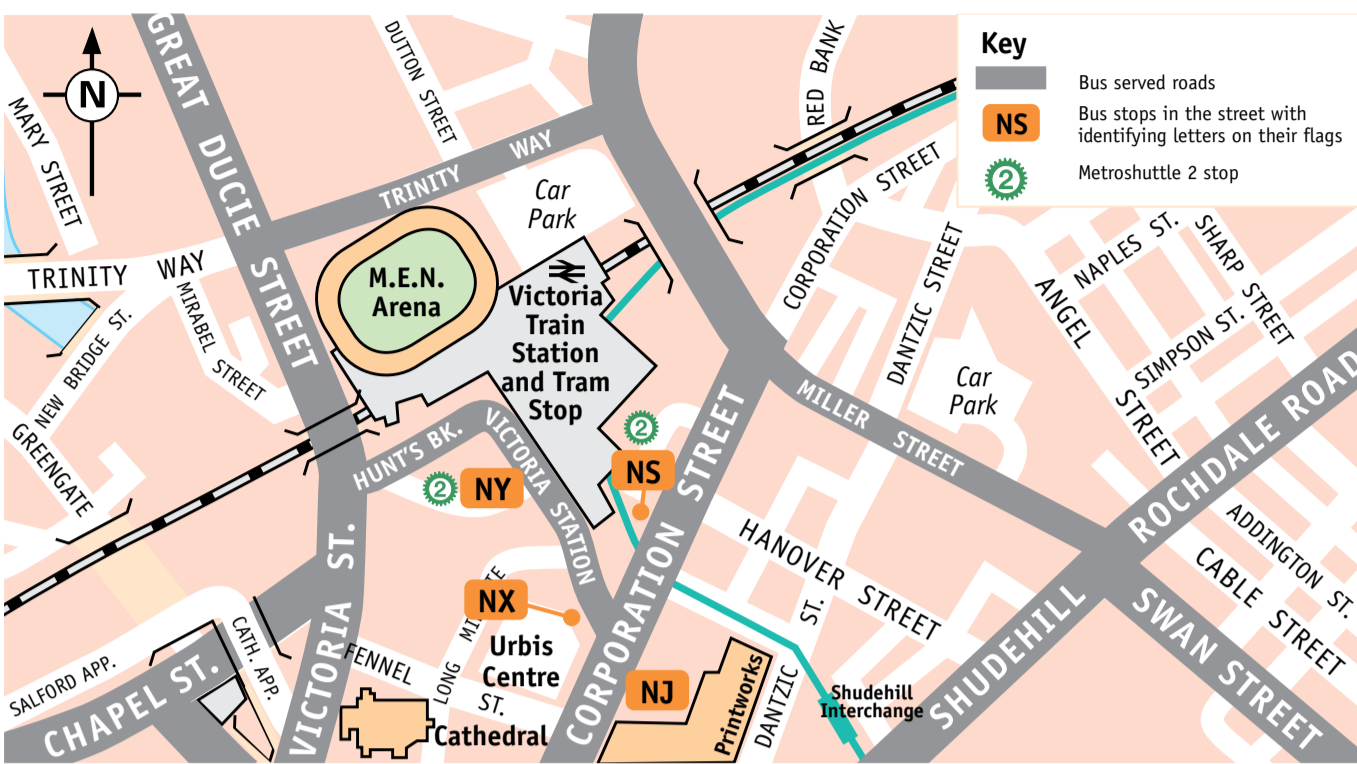

Continuing your journey

Public transport destinations from **Victoria Station** 4 October 2009

PLUSBUS is a discount price ticket for unlimited bus travel that you buy with your train ticket. So you pay for your complete train and bus journey in one easy transaction.

Destination	Service	Bus stop
Mossley	Train	
Moston	89 149	NS
Museum of Science and Industry	Train	
Norden	Metroshuttle 2 70▼	NY
Oldham	167	NS
Old Trafford	59	NY
Old Trafford Stadium	149	NS
Ordsall	264	NY
Oxford Road Station	Metrolink Tram †	
Patricroft	Metrolink Tram †	
Peel Green	264	NY
Pendlebury	Metrolink Tram †	
Pendleton	70▼ 71 73	NY
Piccadilly Gardens	10 67 100 110	NY
Pilsworth	Train	
Preston	10 67 100	NY
Prestwich	8	NX NY
Radcliffe	70▼ 71 73	NY
Rhodes	8 X61	NX NY
Rochdale	10 26 27 31 67 70▼ 71 73 100 110	NY
Sale	59 135 149 167 X35	NY
Salford Quays	Metrolink Tram †	
Sedgley Park	138*	NY
Shaw	X61	NX NY
Simister	93 96▼ 98	NY
Spinningfields	Metrolink Tram	
Stalybridge	98	NY
Starling	98	NY
Strangeways	59 96	NY
Stretford	264	NY
Swinton	Metrolink Tram †	
Swinton Park	26 27 31 70▼ 71 73	NY
The Trafford Centre	X61	NX NY
Timperley	Train	
University of Salford	27	NY
Unsworth	100 110	NY
Walkden	Metrolink Tram †	
Warrington	8 X61	NX NY
Weaste	26 31 67 100	NY
Westhoughton	93 137* 138*	NY
Whitefield	31	NY
Wigan	Train	
Woolston	100	NY
Worsley	135	NS
	Metrolink Tram	
	Train	
	26	NY
	100	NY
	26	NY
	89 149	NS
	10 27 67 70▼ 71 100 110	NY