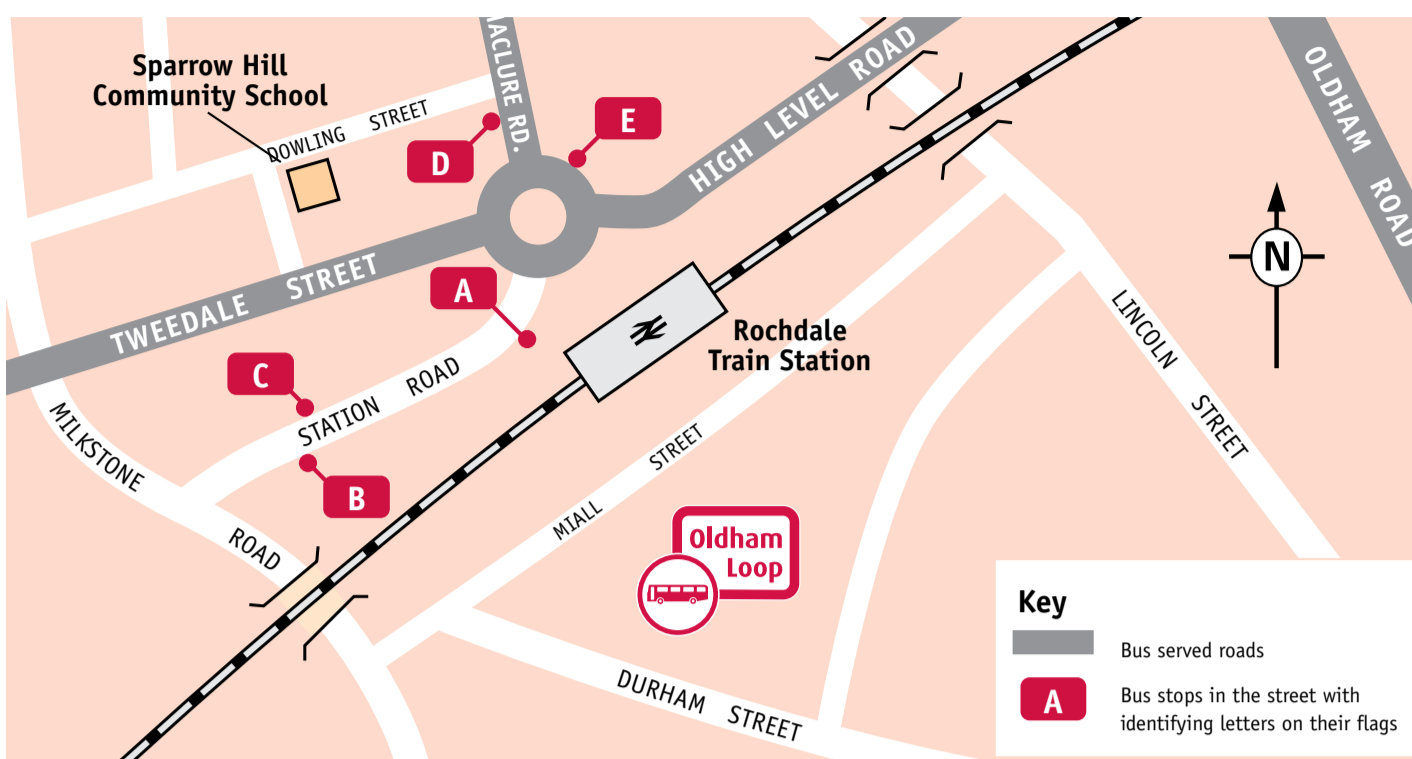

Continuing your journey

Public transport destinations from Rochdale Train Station 5 October 2009

PLUSBUS is a discount price ticket for unlimited bus travel that you buy with your train ticket. So you pay for your complete train and bus journey in one easy transaction.

www.plusbus.info

Destination	Service	Bus stop	Destination	Service	Bus stop
Atherton	Train		Salford Crescent Station	Train	
Bolton	471	E	Shaw	181† 182■	E
Bradford (West Yorkshire)	Train		Simister	468	E
Brightmet	471	E	Slattocks	719*	E
Bury	471	E	Smithy Bridge	Train	
Castleton	719*	E	Southport	Train	
	Train		Sowerby Bridge	Train	
Chadderton	181† 182■	E	Sudden	468 471 719*	E
Daisy Hill	Train		Summit (Heywood)	471	E
Firgrove	181† 182■	E	Swinton	Train	
Halifax	Train		Todmorden	Train	
Heap Bridge	471	E	Unsworth	468	E
Hebden Bridge	Train		Walkden	Train	
Heyside	181†	E	Walsden	Train	
Heywood	468 471	E	Wigan	Train	
Hindley	Train		Whitegate	181† 182■	E
Hollins	468	E	York	Train	
Hopwood Hall College	719*	E			
Hospitals H - see end of list			H Hospitals		
Ince	Train		Royal Oldham Hospital	182■	E
Leeds	Train				
Littleborough	Train				
Manchester city centre	181† 182■	E			
	Train				
Manchester Piccadilly Gardens	181† 182■	E			
Manchester Victoria	Train				
Marland	468 471	E			
Miles Platting	181† 182■	E			
Mills Hill	Train				
Milnrow	181† 182■	E			
Moston	Train				
Mytholmroyd	Train				
Newbold	181† 182■	E			
Newhey	181† 182■	E			
New Moston	181† 182■	E			
Newton Heath	181† 182■	E			
Pilsworth	468	E			
Rochdale bus station	181† 182■ 471 719*	D			
Rochdale town centre	181† 182■ 471 719*	D			
Royton	181† 182■	E			
Salford Central Station	Train				