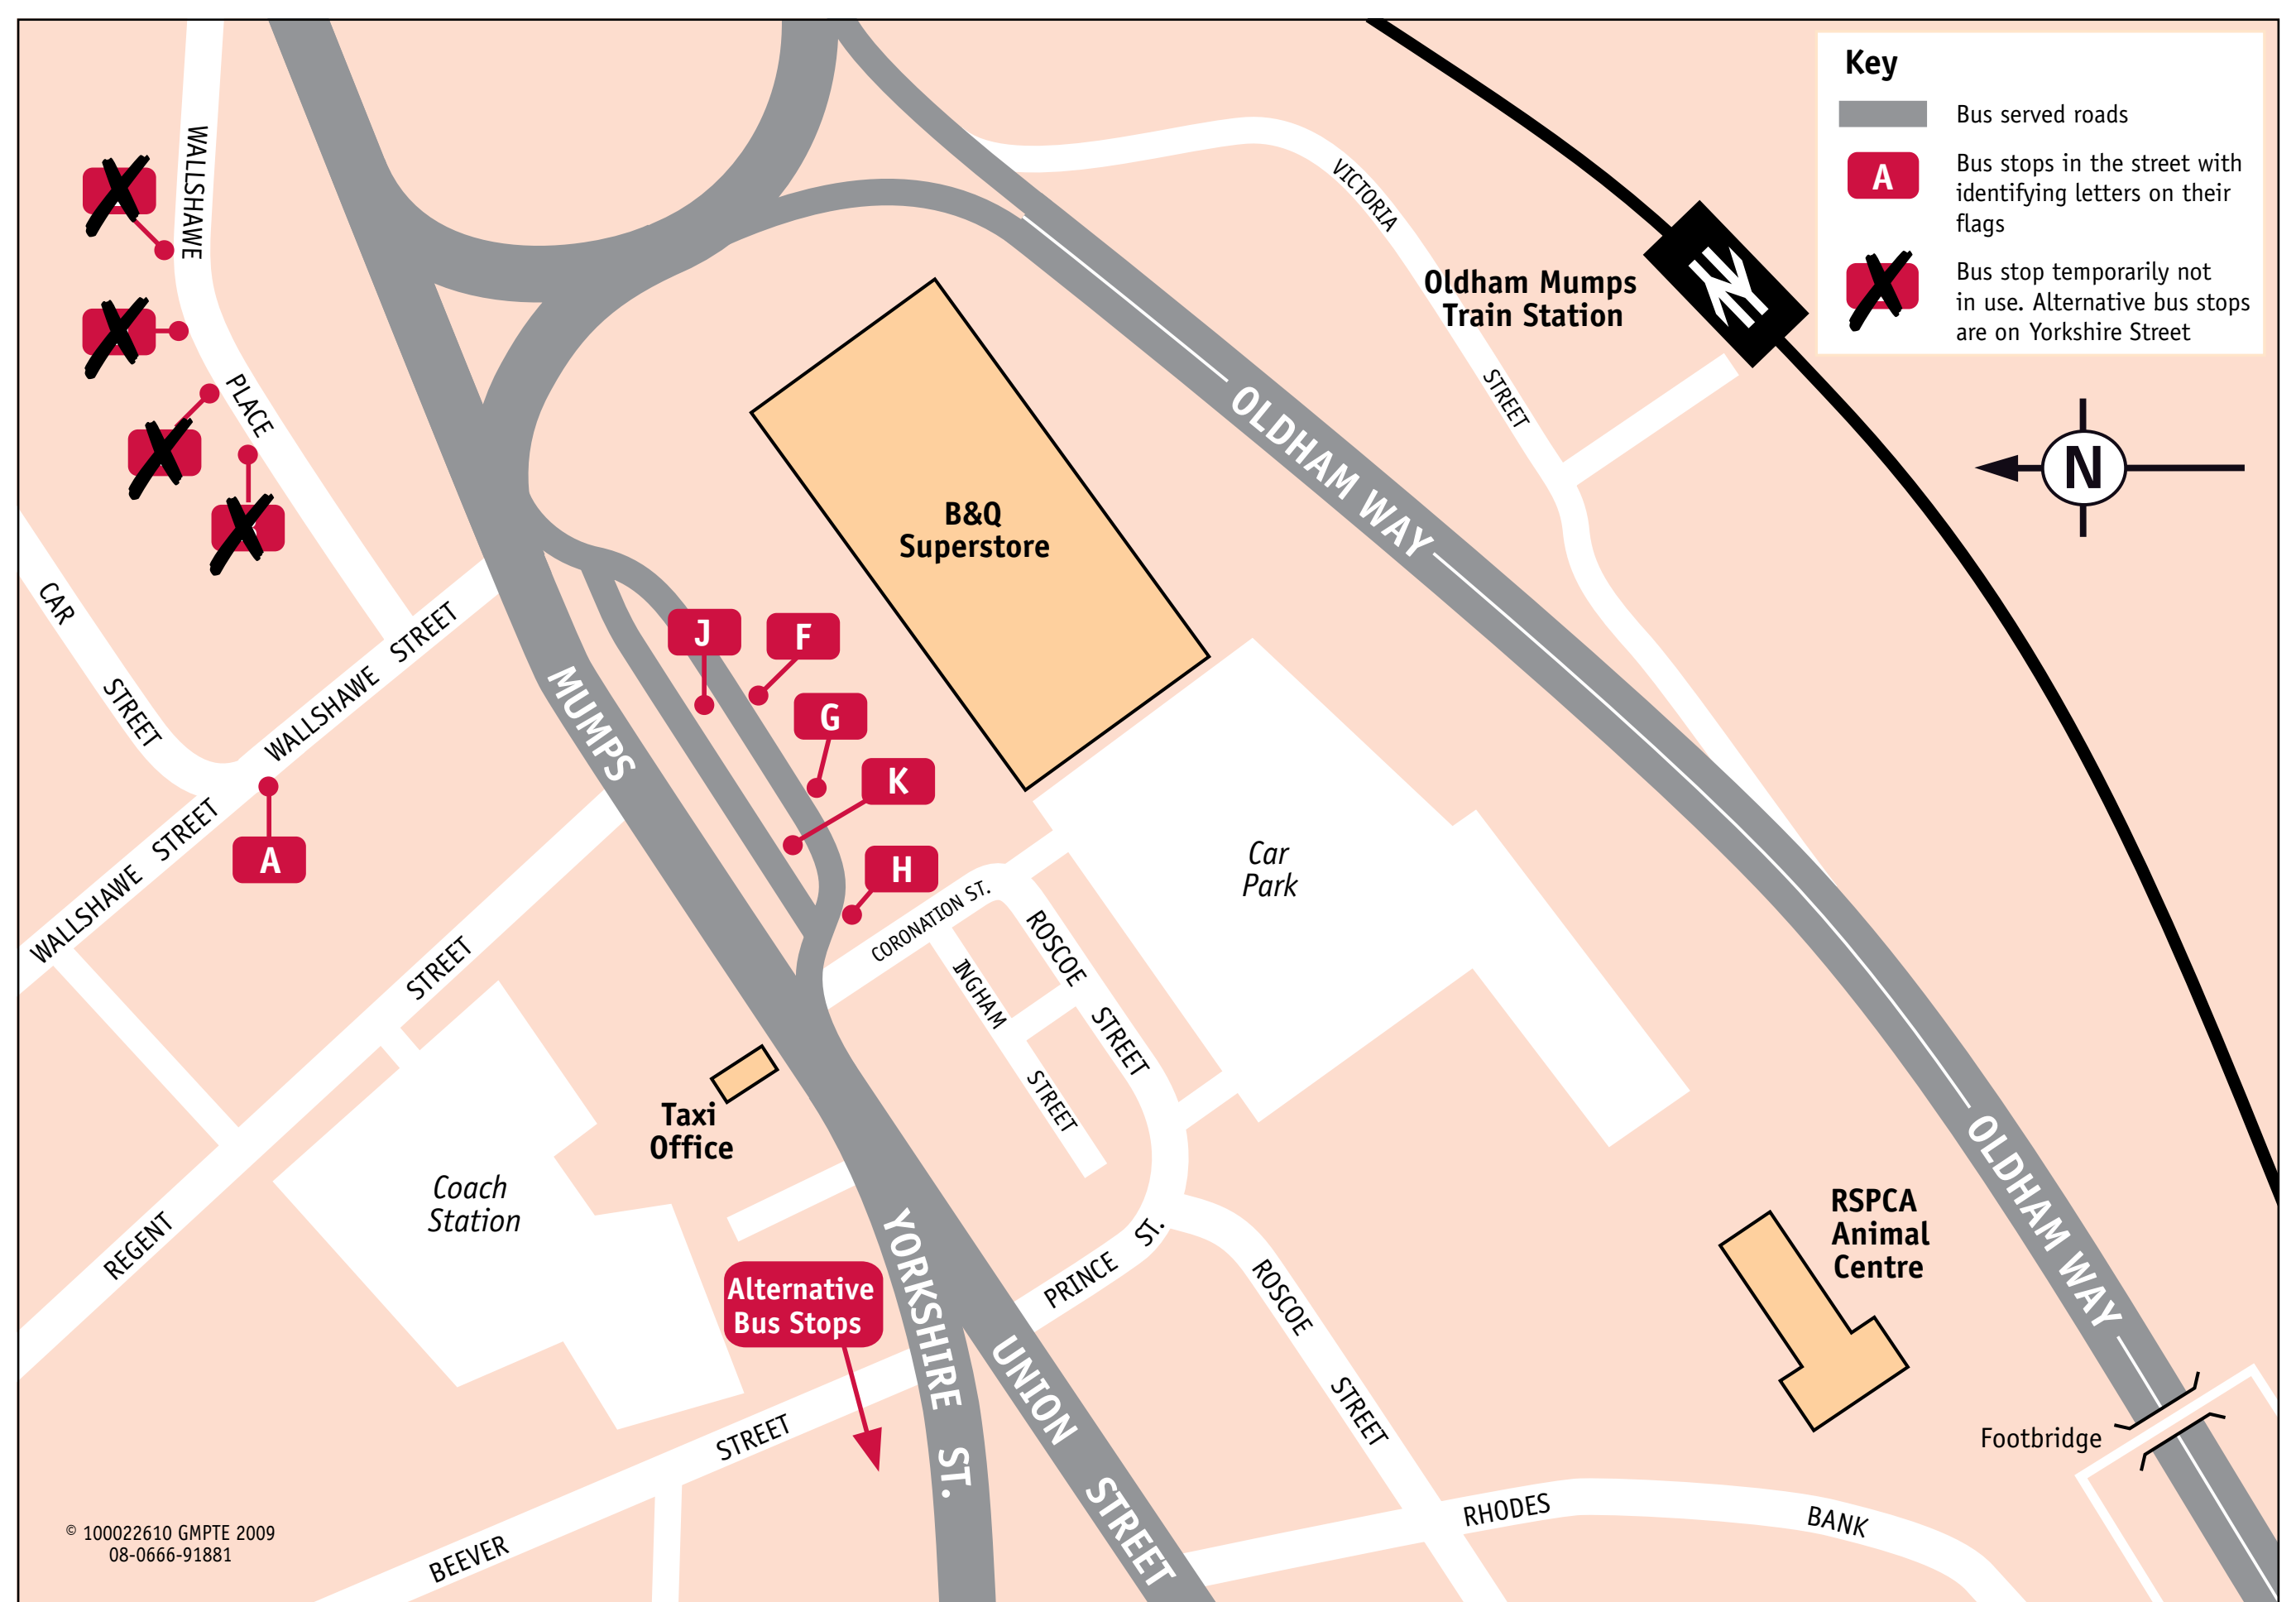

Buses from Oldham Mumps from 31 August 2009

Local bus services cover a range of routes for public transport users. The map shows bus stop locations close to the station.