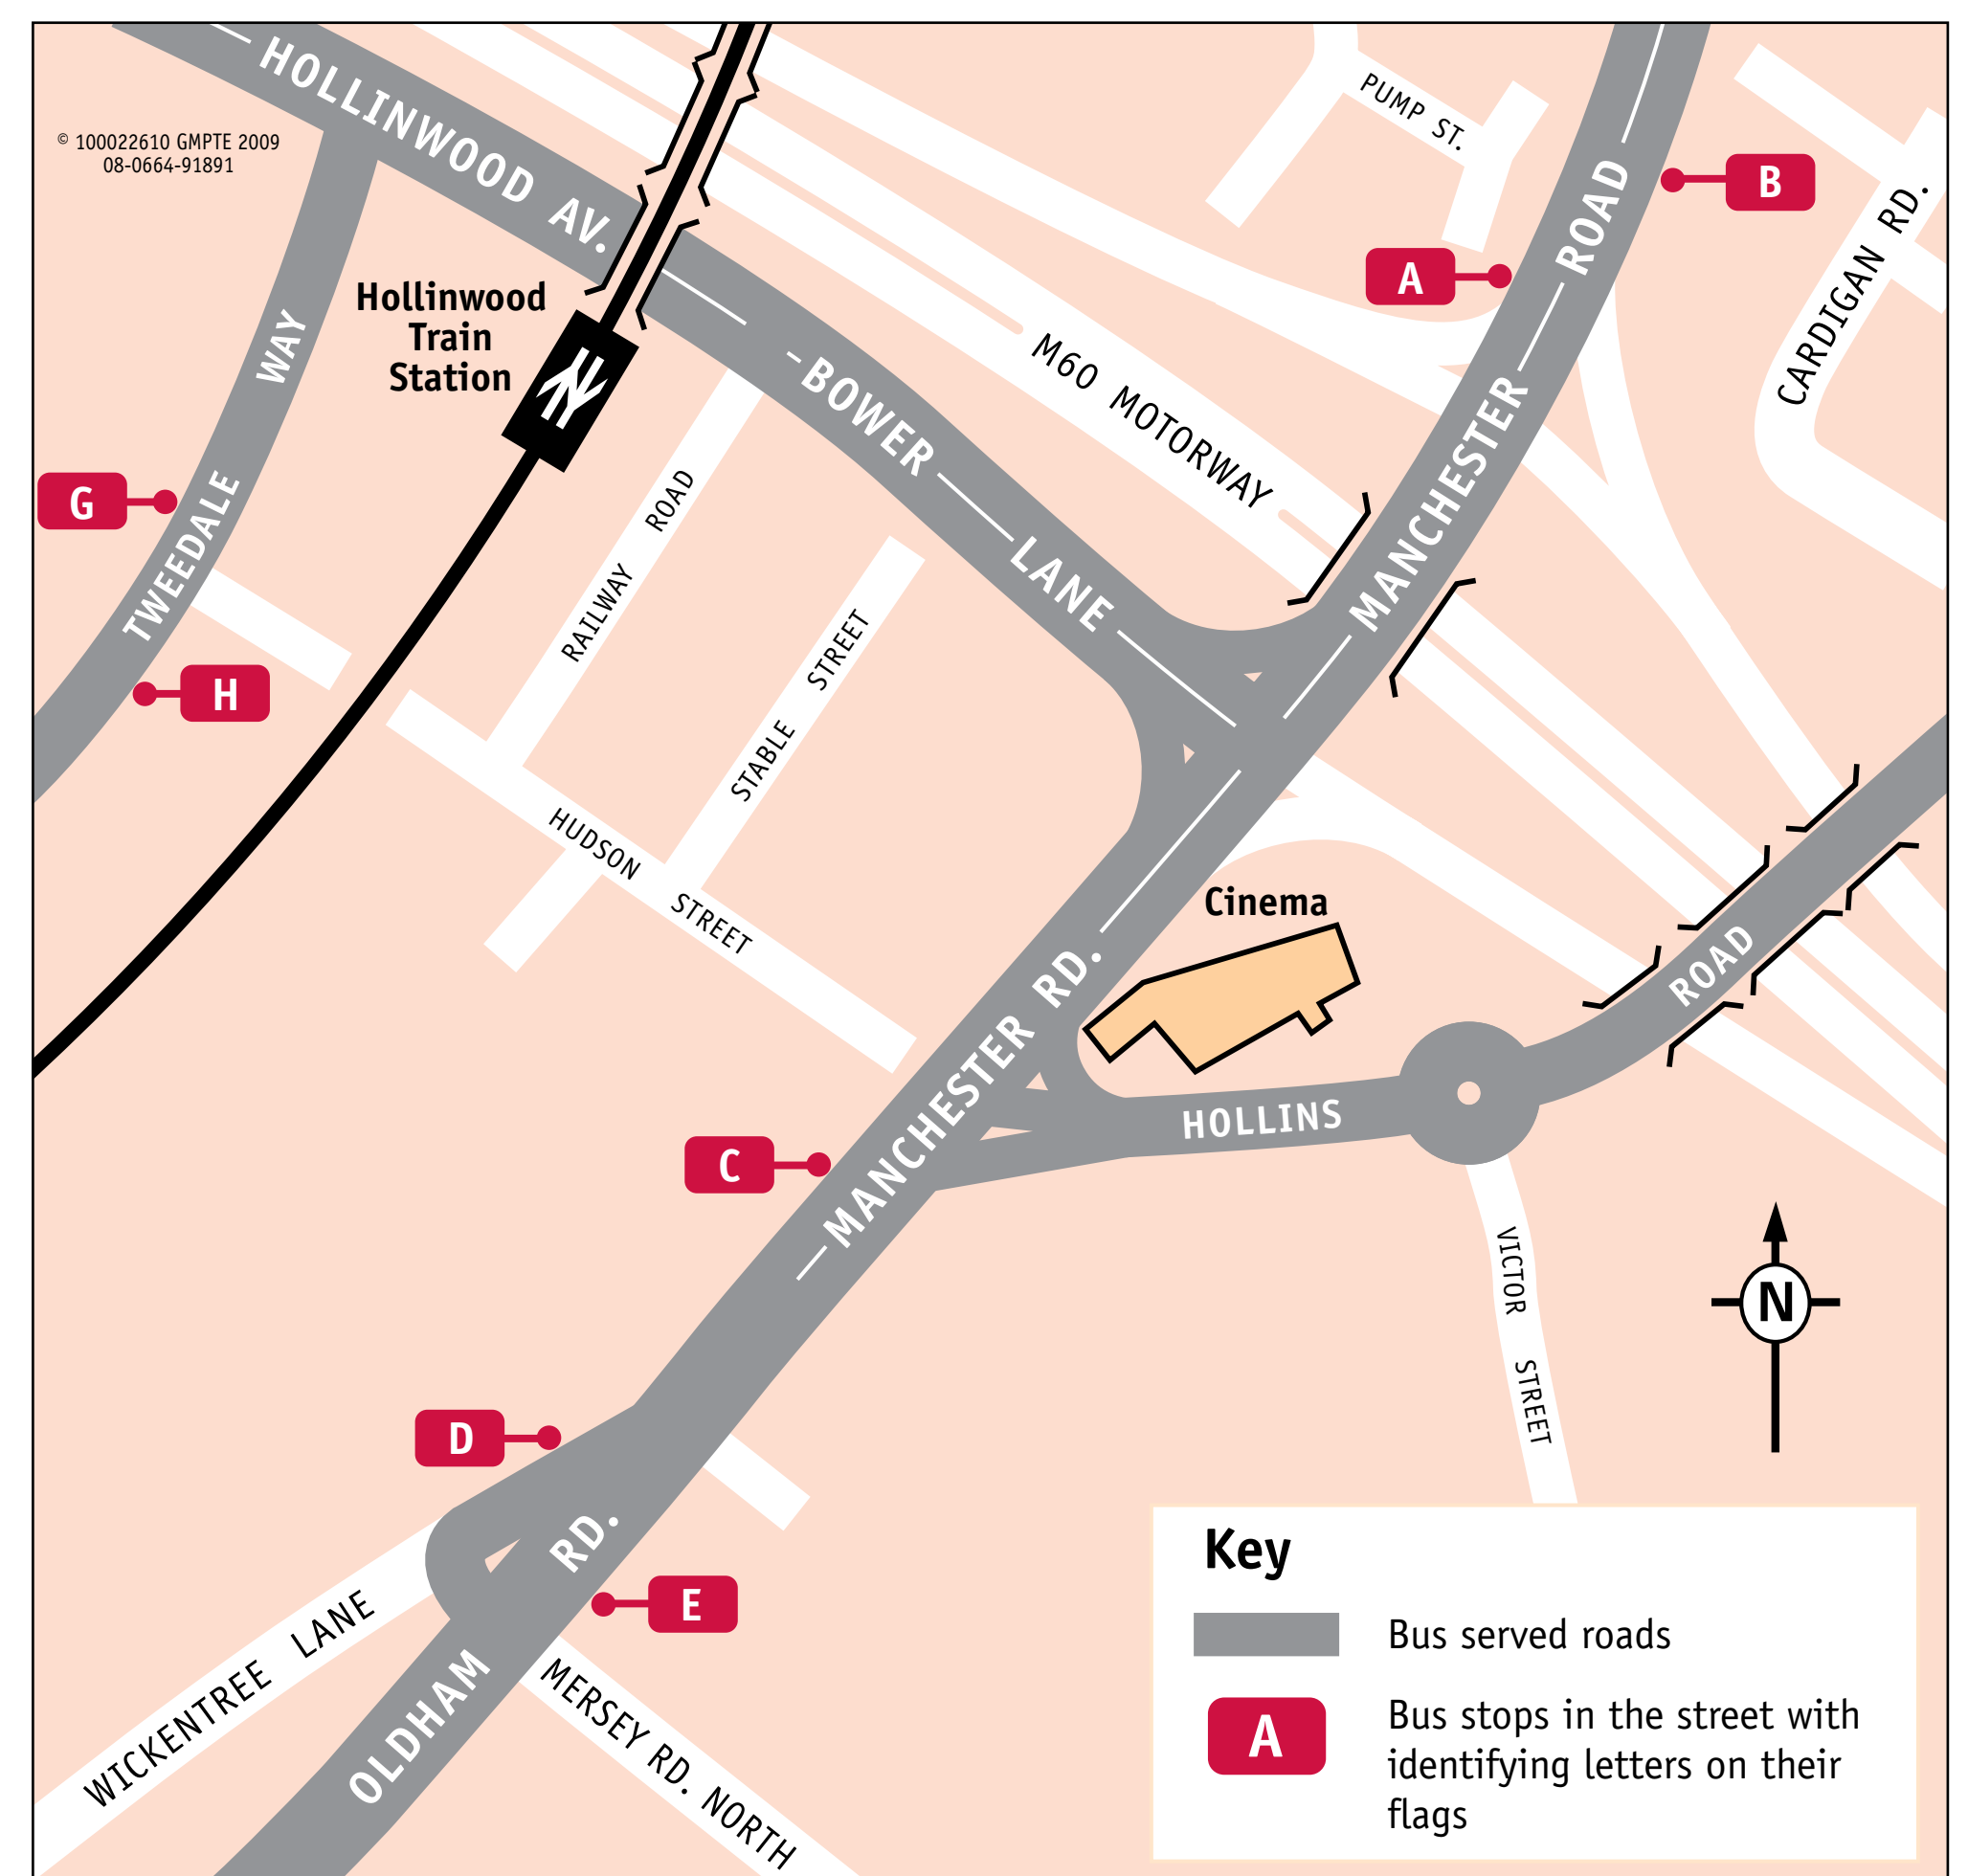

Buses from Hollinwood from 31 August 2009

Local bus services cover a range of routes for public transport users.

The map shows bus stop locations close to the station.