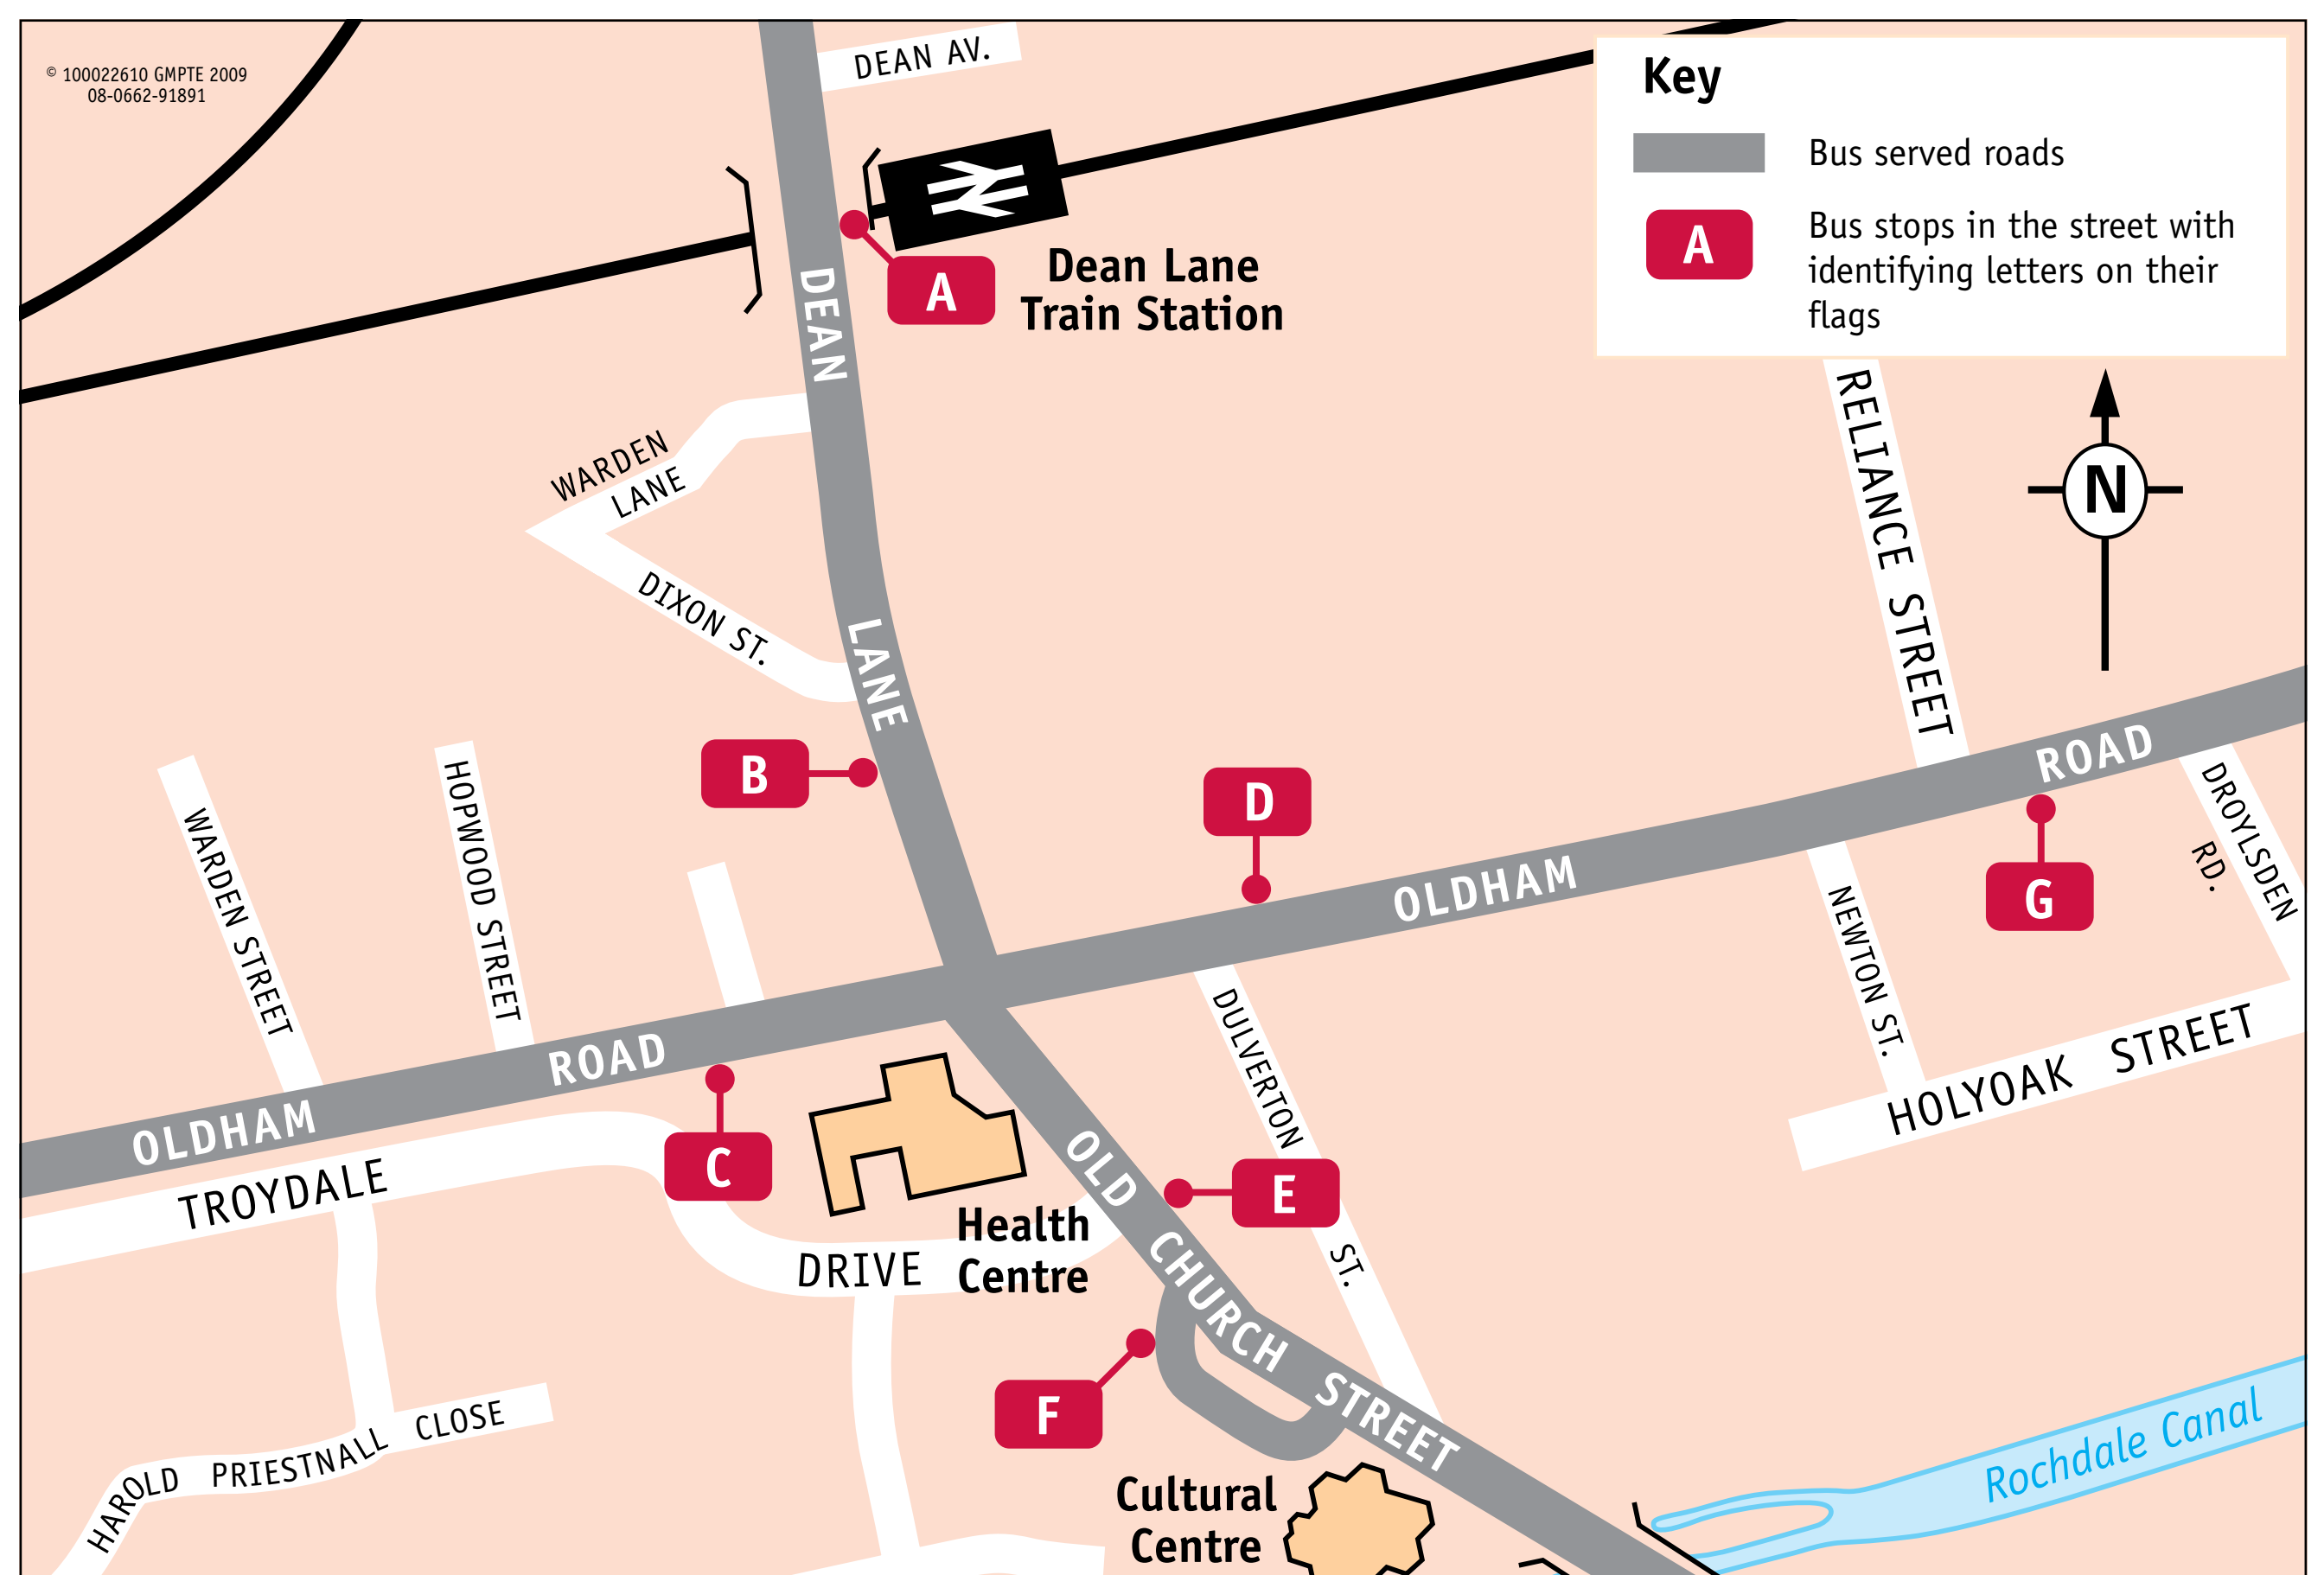

Bus services for Oldham Loop passengers

Oldham Loop Closure

In order to begin work on the expansion of the Metrolink tram network, **train services on the Oldham Loop Line will cease after the last train on 3 October 2009.**

Buses from Dean Lane

From 31 August 2009 there will be improvements to local bus services to help passengers prepare for the line closure. The map shows bus stop locations close to the station.

Destinations served and which bus stops to use

* Monday to Friday peak periods only.
▲ Late night journeys on Friday and Saturday nights only.

Plan your journey

GMPT's **Bus Times leaflets** contain comprehensive timetable information, available from Travelshops in main bus stations, at selected train stations and online at www.gmpte.com/info