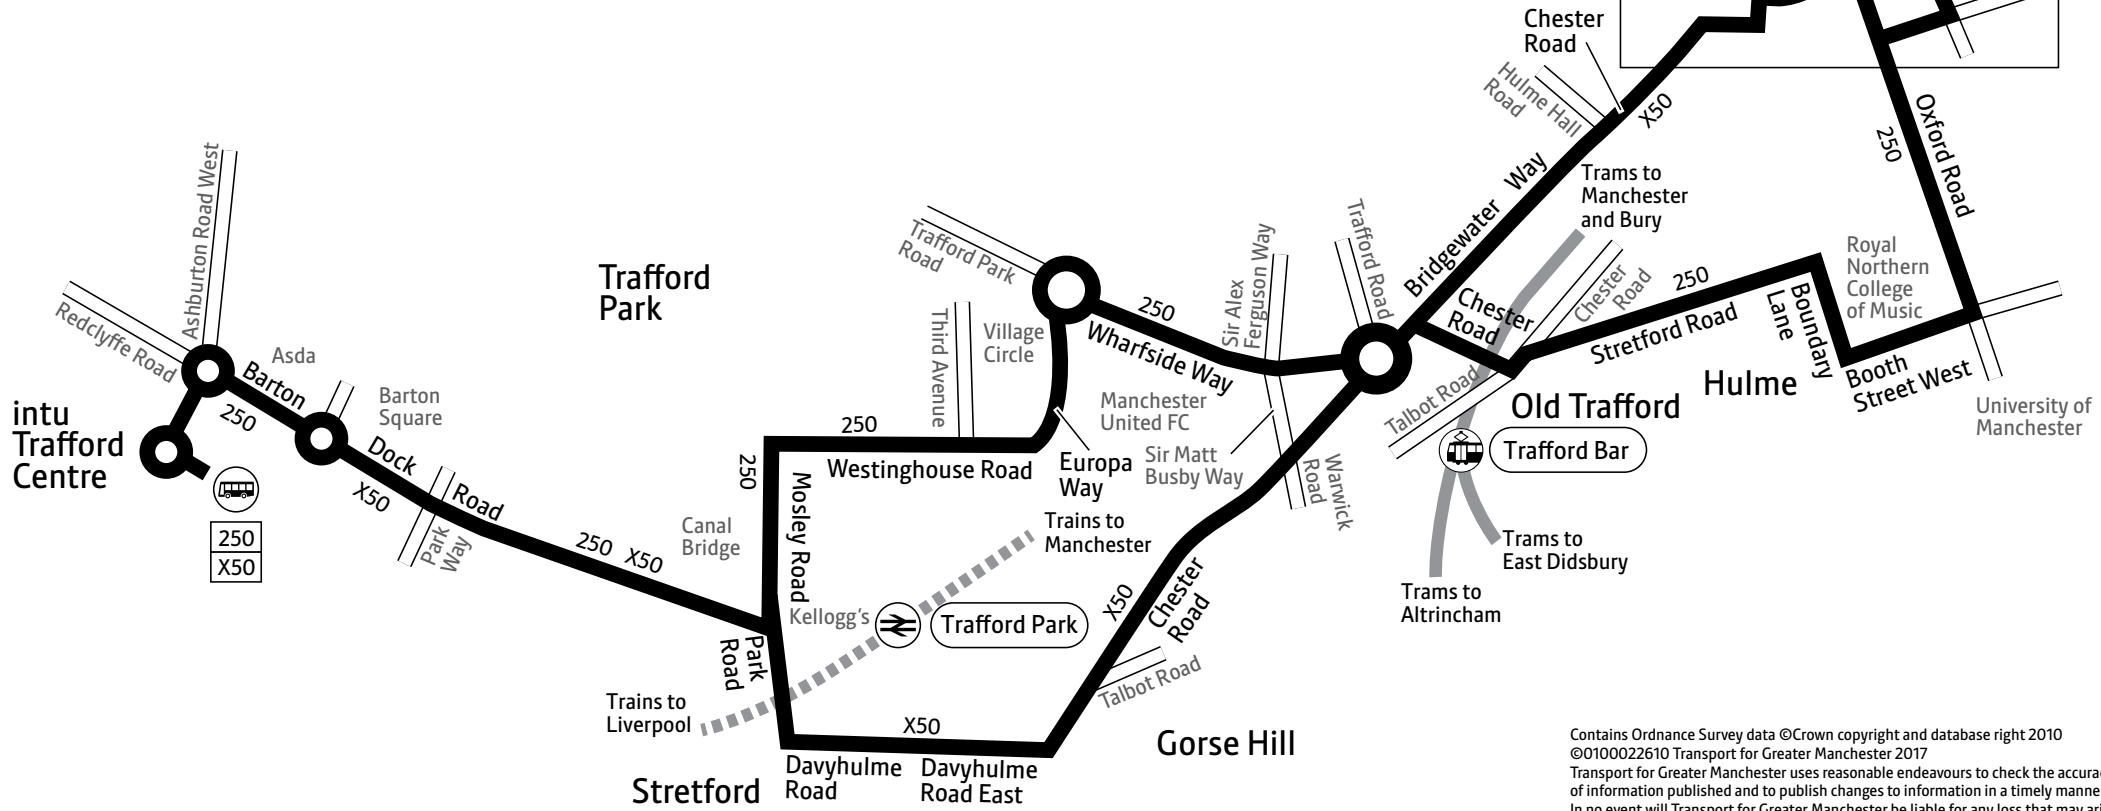

250 X50

Key

- Bus route
- Train line
- Tram line
- Direction of travel
- Bus station/connection point
- Train station
- Metrolink stop
- Terminus

Stopping Places

Bus X50

- intu Trafford Centre Bus Station
- Selfridges/Asda
- Barton Square
- Barton Dock Road/St Modwen Road
- Barton Dock Road, Kellogg's
- Davyhulme Road/Park Road
- Davyhulme Road East/Chester Road
- Chester Road/Taylors Road
- Chester Road/Warwick Road
- Hulme Hall Road
- Deansgate train station
- Bridgewater Hall
- Chepstow Street, McDonald's (to intu Trafford Centre)
- Portland Street/Oxford Street (to Manchester)
- Portland Street/Chorlton Street (to Manchester)
- Manchester Piccadilly Gardens

Bus 250 stops at all bus stops along the route

Route in Manchester city centre

Contains Ordnance Survey data ©Crown copyright and database right 2010
©0100022610 Transport for Greater Manchester 2017
Transport for Greater Manchester uses reasonable endeavours to check the accuracy of information published and to publish changes to information in a timely manner. In no event will Transport for Greater Manchester be liable for any loss that may arise from this information being inaccurate.