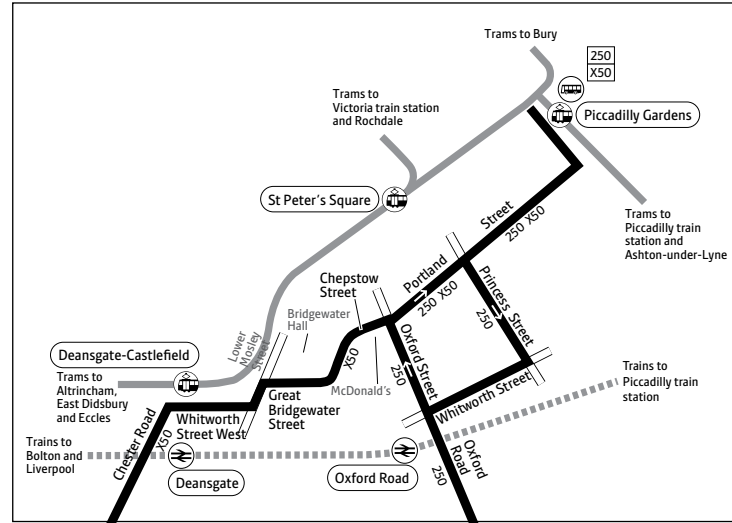

250 X50

Key

- Bus route
- Train line
- Tram line
- Direction of travel
- Bus station/connection point
- Train station
- Metrolink stop
- Terminus

Stopping Places

Bus X50

- intu Trafford Centre Bus Station
- Selfridges/Asda
- Barton Square
- Barton Dock Road/St Modwen Road
- Barton Dock Road, Kellogg's
- Davyhulme Road/Park Road
- Davyhulme Road East/Chester Road
- Chester Road/Taylors Road
- Chester Road/Warwick Road
- Hulme Hall Road
- Deansgate train station
- Bridgewater Hall
- Chepstow Street, McDonald's (to intu Trafford Centre)
- Portland Street/Oxford Street (to Manchester)
- Portland Street/Chorlton Street (to Manchester)
- Manchester Piccadilly Gardens

Bus 250 stops at all bus stops along the route

Route in Manchester city centre

Contains Ordnance Survey data ©Crown copyright and database right 2010
©0100022610 Transport for Greater Manchester 2017
Transport for Greater Manchester uses reasonable endeavours to check the accuracy of information published and to publish changes to information in a timely manner. In no event will Transport for Greater Manchester be liable for any loss that may arise from this information being inaccurate.