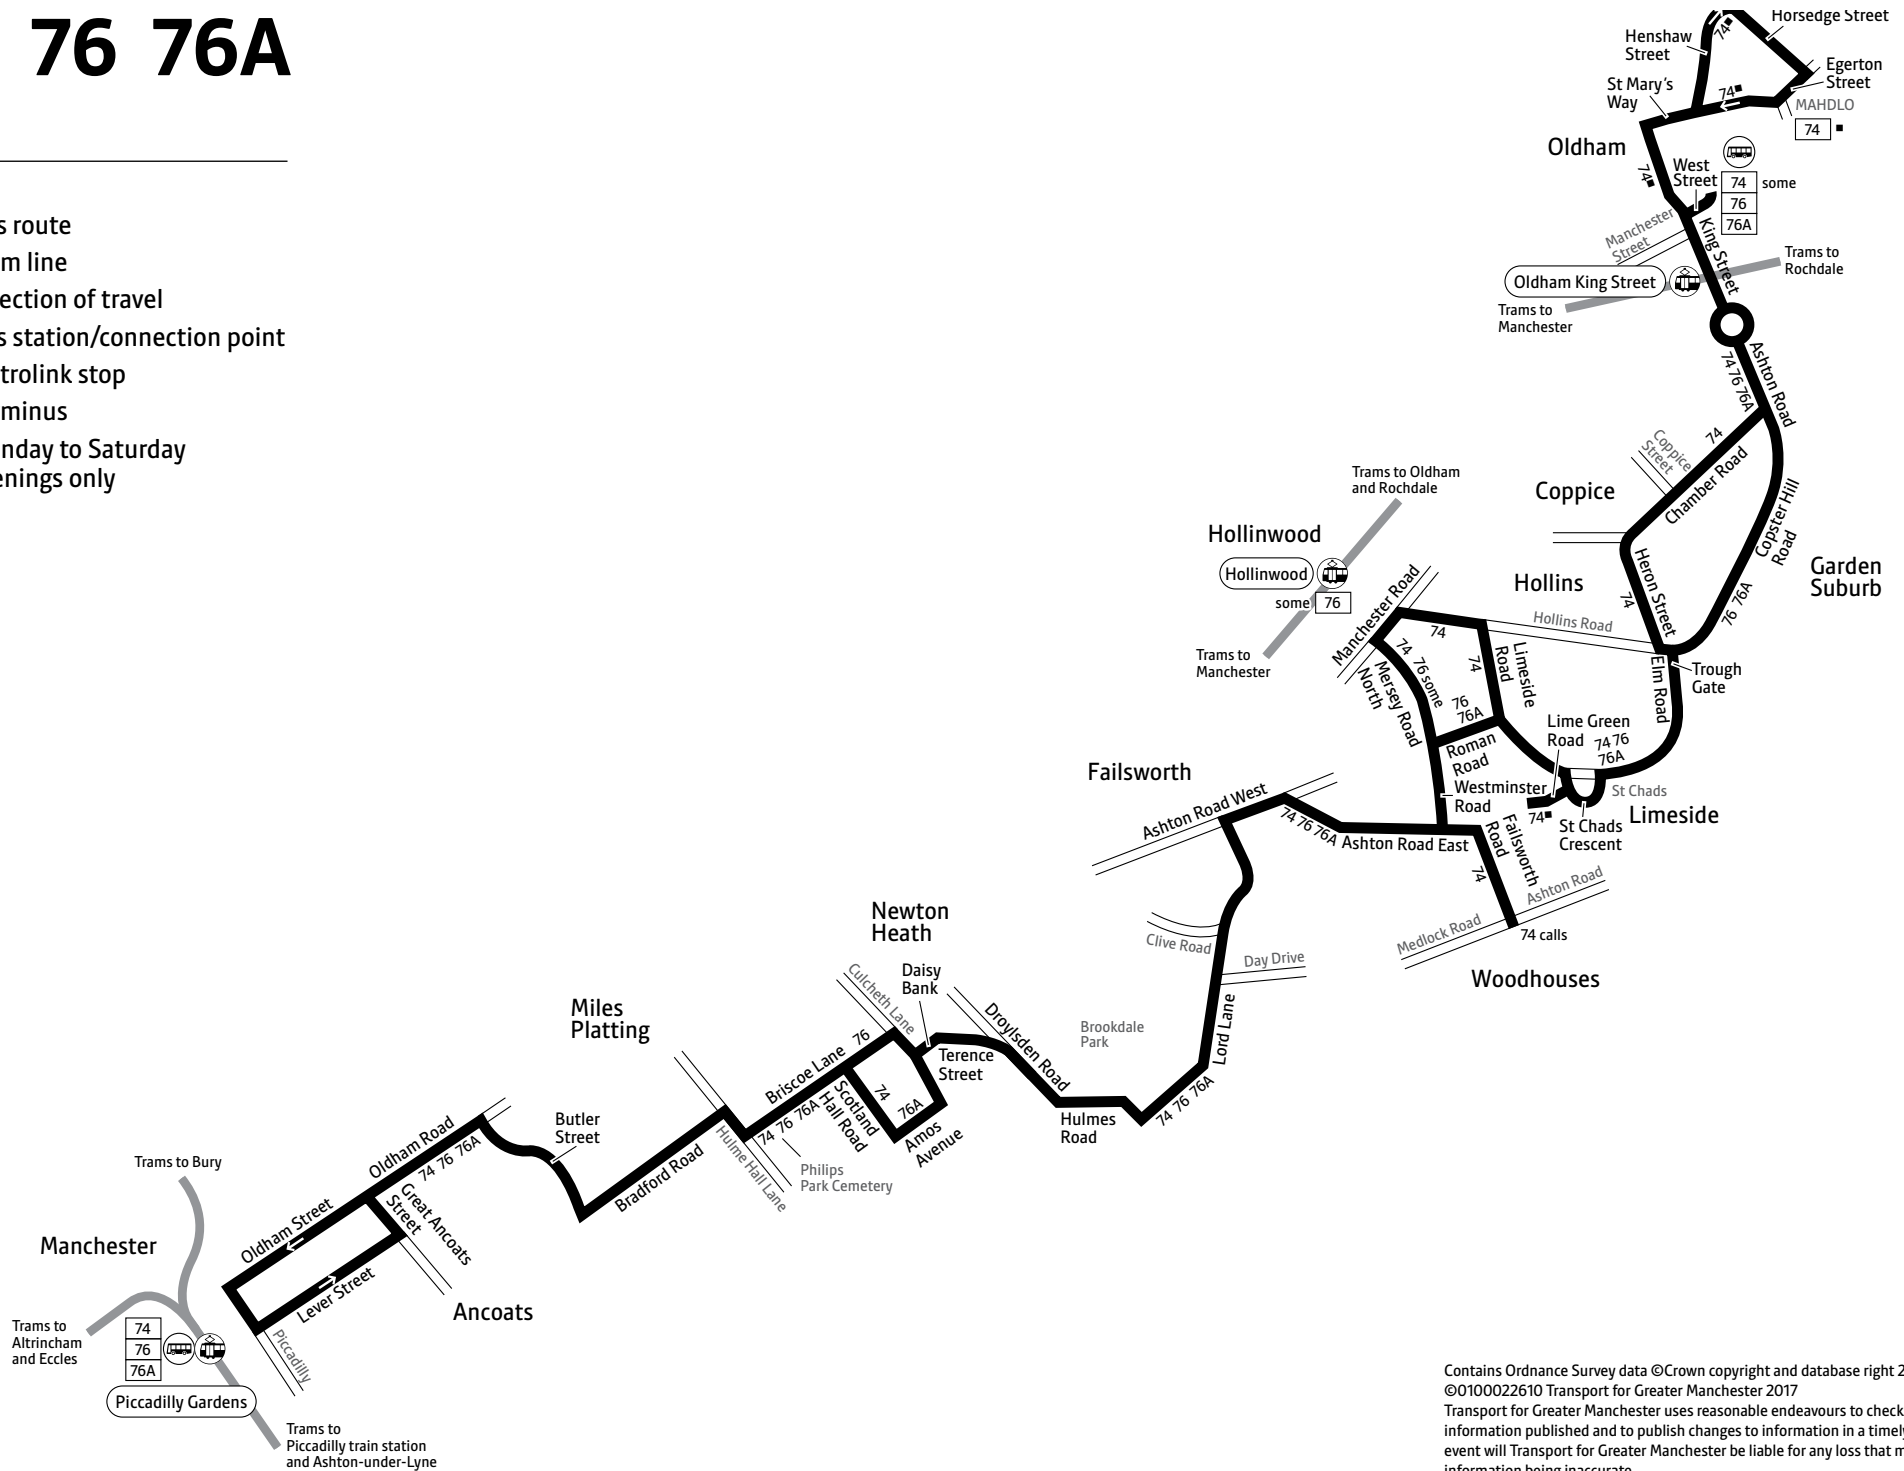

Summer times: Between mid July and early September, some timetables will be different, check www.tfgm.com/info for details

74 76 76A

Key

-  Bus route
-  Tram line
-  Direction of travel
-  Bus station/connection point
-  Metrolink stop
-  Terminus
- Monday to Saturday evenings only