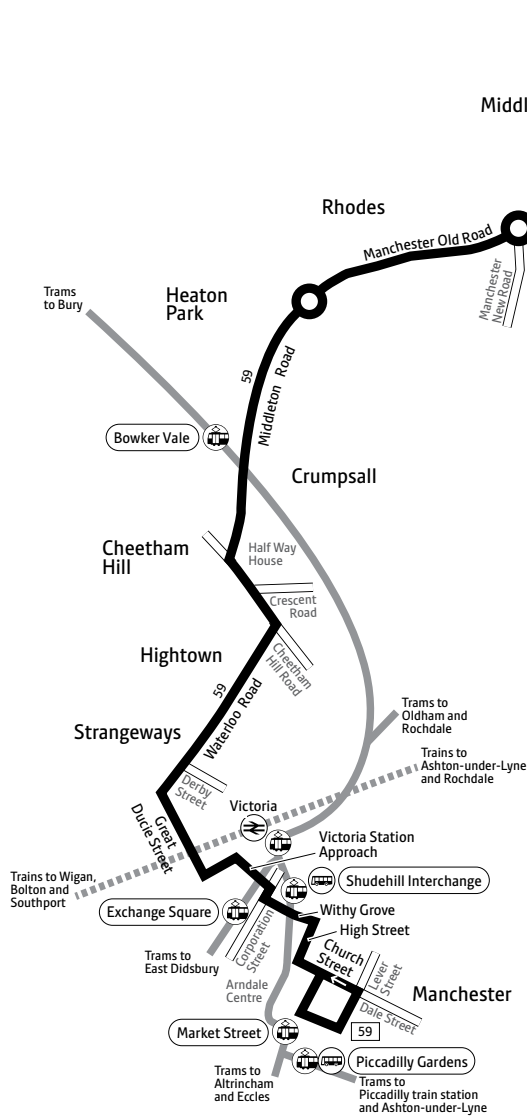

Mondays to Fridays (continued)

Rushcroft, Long Rushes	1700	1730	1755		2025	2055		2155	2255	
Shaw, Wren's Nest	1705	1735	1759		2029	2059		2159	2259	
Higginshaw, Boundary Inn	1714	1744	1808		2038	2106		2206	2306	
Oldham, Mumps	1724		1754	1816	and	2046	2112		2212	2312
Oldham, Bus Station	1736	1756	1801	1822	every	2052	2117	2147	2217	2317
Chadderton, Town Hall	1744	1804		1828	30	2058	2122	2152	2222	2322
Mills Hill, Train Station	1753	1813		1835	mins	2105	2129	2159	2229	2329
Middleton, Bus Station	1800	1820		1842	until	2112	2136	2206	2236	2336
Heaton Park, Sainsbury's		1826		1848		2118	2142	2212	2242	
Cheetham Hill, Half Way House				1856		2126	2149	2219	2249	
Waterloo Road/Derby Street				1904		2134	2155	2225	2255	
Manchester, Piccadilly Gardens				1916		2146	2205	2235	2305	

Continues after route plan

Key

-  Bus route
-  Train line
-  Tram line
-  Direction of travel
-  Bus station/connection point
-  Train station
-  Metrolink stop
-  Hospital
-  Terminus

Route in Oldham town centre