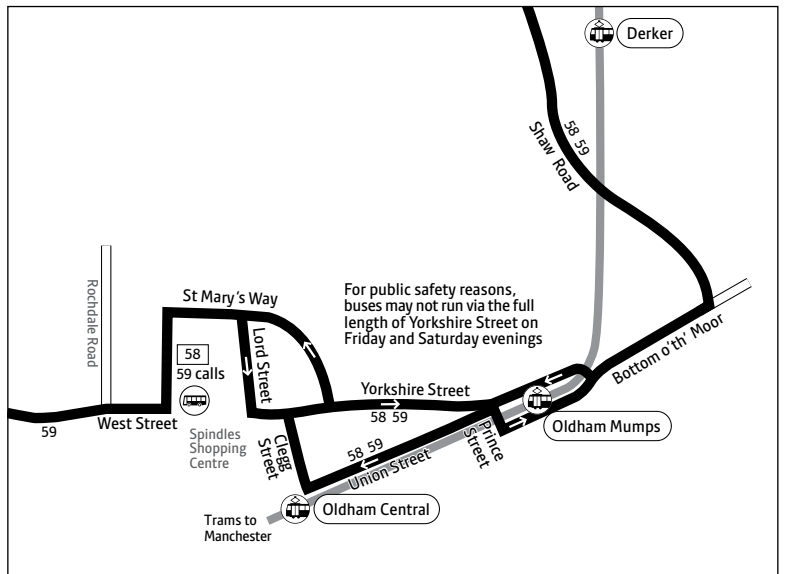

Rushcroft, Long Rushes	0930					00				30			1630			1700		1748	1818	1855	1925
Shaw, Wren's Nest	0935					05				35			1635			1705		1752	1822	1859	1929
Higginshaw, Manor Street	0944					14				44			1644			1714		1801	1831	1908	1938
Oldham, Mumps	0954					24				54			1654			1724		1809	1839	1916	1946
Oldham, Bus Station arr	1002					32				02	mins		1702			1732		1816	1846	1922	1952
Oldham, Bus Station dep	0954	1004			14	24	34	44	54	04	past		1704	1714	1724	1734	1802	1820	1850	1922	1952
Chadderton, Town Hall	1002	1012	then	22	32	42	52	02	12	21	each		1712	1722	1732	1742	1810	1828	1856	1928	1958
Mills Hill, Train Station	1011	1021	at	31	41	51	01	11	21	12	hour		1721	1731	1741	1751	1819	1833	1903	1935	2005
Middleton, Bus Station arr	1018	1028		38	48	58	08	18	28	28	until		1728	1738	1748	1758	1826	1840	1910	1942	2012
Middleton, Bus Station dep	1020	1030		40	50	00	10	20	30				1730	1740		1800		1840	1910	1942	2012
Heaton Park, Sainsbury's	1027	1037		47	57	07	17	27	37				1737	1747		1807		1846	1915	1948	2018
Cheetham Hill, Half Way House	1036	1045		55	05	15	25	35	45				1745	1755		1815		1854	1924	1956	2026
Waterloo Road/Derby Street	1047	1057		07	17	27	37	47	57				1757	1807		1827		1902	1932	2004	2034
Manchester, Piccadilly Gardens	1103	1113		23	33	43	53	03	13				1813	1823		1843		1914	1944	2016	2046

Continues after route plan

Key

-  Bus route
-  Train line
-  Tram line
-  Direction of travel
-  Bus station/connection point
-  Train station
-  Metrolink stop
-  Hospital
-  Terminus

Route in Oldham town centre