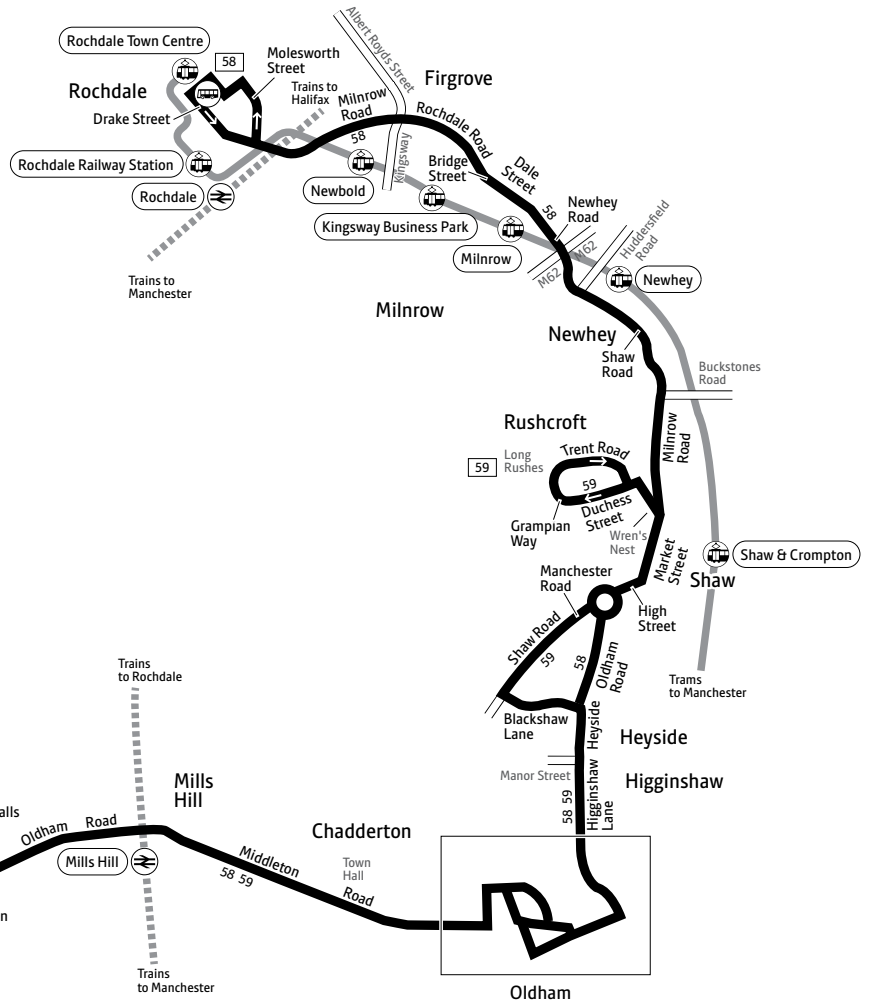

Key

- Bus route
- Train line
- Tram line
- Direction of travel
- Bus station/connection point
- Train station
- Metrolink stop
- Hospital
- Terminus