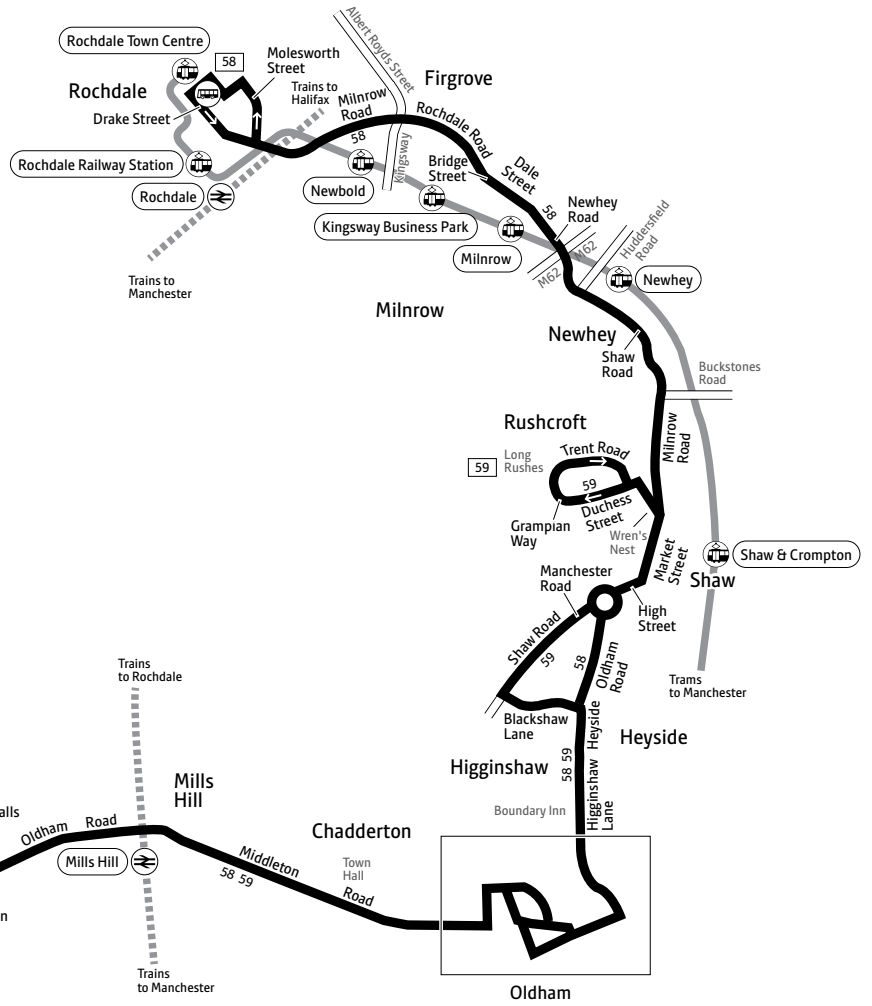

Key

- Bus route
- Train line
- Tram line
- Direction of travel
- Bus station/connection point
- Train station
- Metrolink stop
- Hospital
- Terminus