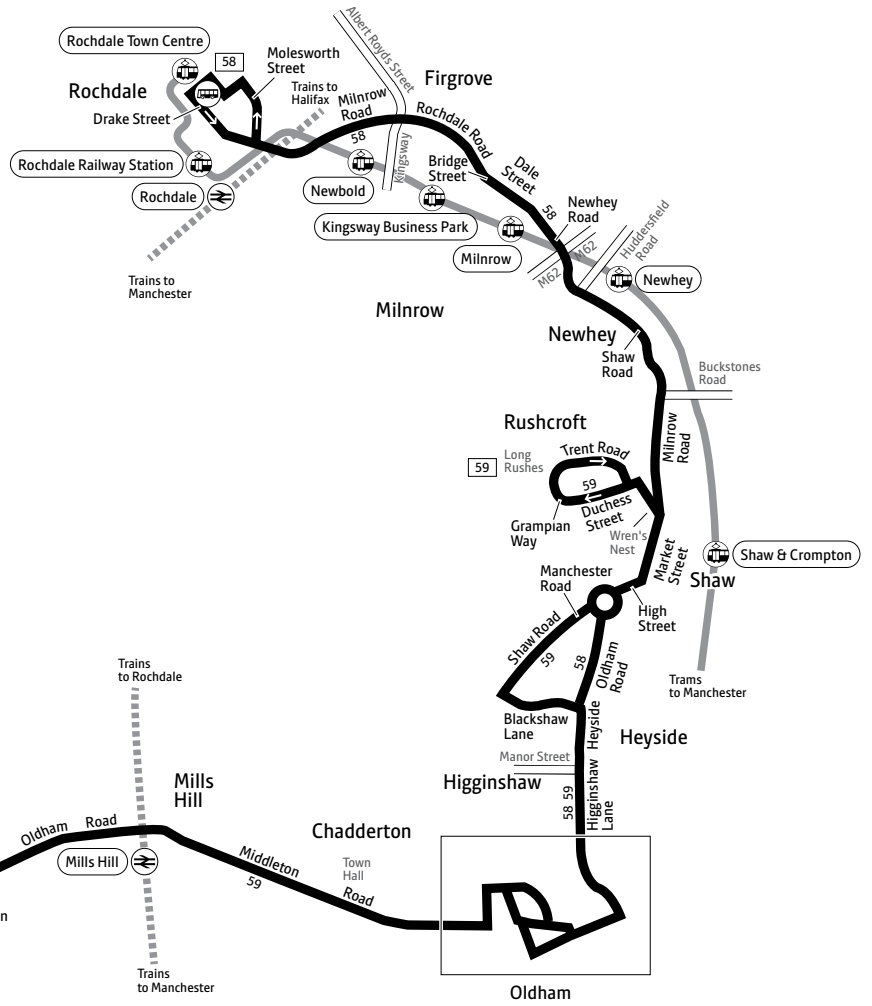

Key

- Bus route
- Train line
- Tram line
- Direction of travel
- Bus station/connection point
- Train station
- Metrolink stop
- Hospital
- Terminus