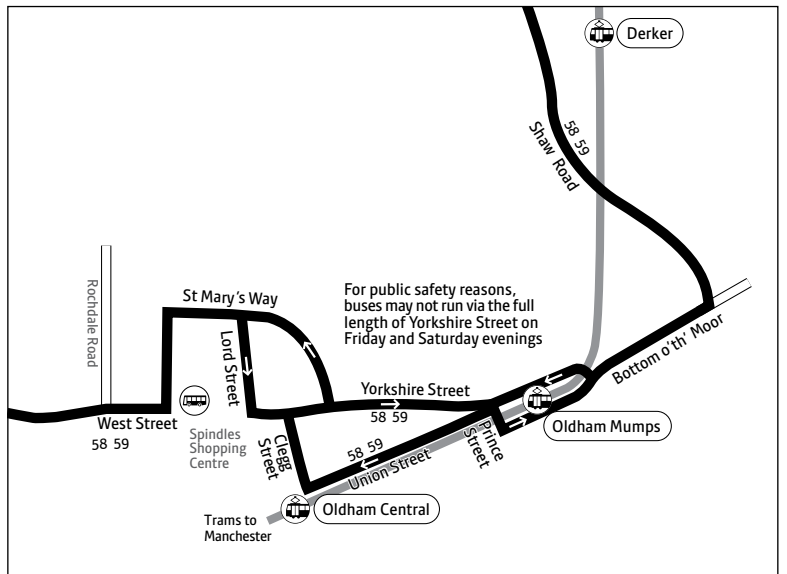

Rushcroft, Long Rushes	2255
Shaw, Wren's Nest	2259
Higginshaw, Manor Street	2306
Oldham, Mumps	2312
Oldham, Bus Station	2317
Chadderton, Town Hall	2322
Mills Hill, Train Station	2329
Middleton, Bus Station	2336

♿ – All bus 59 journeys are run using easy access buses. See inside front cover of this Bus Times leaflet for details

Continues after route plan

Key

- Bus route
- Train line
- Tram line
- Direction of travel
- Bus station/connection point
- Train station
- Metrolink stop
- Hospital
- Terminus

Route in Oldham town centre

Mondays to Fridays

Manchester, Piccadilly Gardens	0608	0637	0653	0706	0723	0740	0753	08	23	38	53	1538	1553	1608	1623			
Waterloo Road/Derby Street	0621	0650	0706	0719	0736	0753	0806	21	36	51	06	1551	1608	1623	1638			
Cheetham Hill, Half Way House	0633	0702	0718	0731	0748	0805	0818	33	48	03	18	1603	1621	1636	1651			
Heaton Park, Sainsbury's	0641	0710	0726	0739	0756	0813	0826	41	56	11	26	1611	1630	1645	1700			
Middleton, Bus Station arr	0650	0719	0735	0748	0805	0822	0835	50	05	20	35	mins past	1620	1640	1655	1710		
Middleton, Bus Station dep	0655	0725	0735	0755	0805	0825	0835	55	05	25	35	past	1625	1635	1640	1710		
Mills Hill, Train Station	0701	0732	0742	0802	0812	0832	0842	then	02	12	32	42	each	1632	1642	1647	1707	1717
Chadderton, Town Hall	0708	0740	0750	0810	0820	0840	0850	at	10	20	40	50	hour	1640	1650	1655	1715	1725
Oldham, Bus Station arr	0714	0748	0758	0818	0828	0848	0858	18	28	48	58	until	1648	1658	1703	1723	1733	
Oldham, Bus Station dep	0530	0714	0754	0759	0824	0829	0854	0859	24	29	54	59	1654	1659	1704	1724	1734	
Oldham, Mumps	0536	0721	0801	0806	0831	0836	0901	0906	31	36	01	06	1701	1706	1711	1731	1741	
Higginshaw, Manor Street	0542	0809	0839	0909	0909	0909	0909	39	09	09	09	1709	1719	1749				
Shaw, Wren's Nest	0551	0820	0850	0920	0920	0920	0920	50	20	20	20	1720	1730	1800				
Rushcroft, Long Rushes	0555	0825	0855	0925	0925	0925	0925	55	25	25	25	1725	1735	1805				