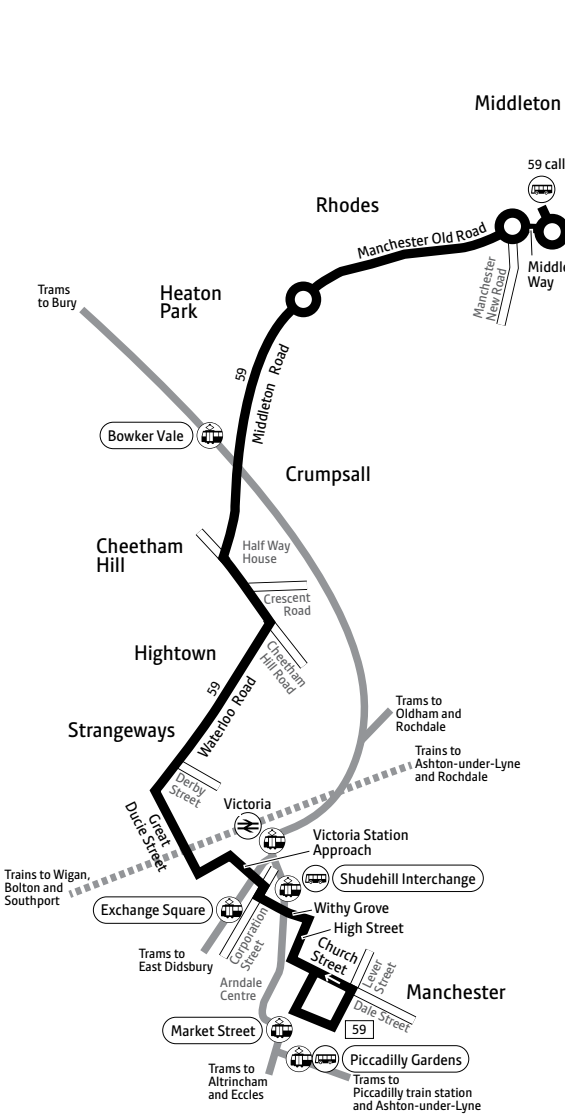

Rushcroft, Long Rushes	0930					00				30			1630			1700		1748	1818	1855	1925
Shaw, Wren's Nest	0935					05				35			1635			1705		1752	1822	1859	1929
Higginshaw, Manor Street	0944					14				44			1644			1714		1801	1831	1908	1938
Oldham, Mumps	0954					24				54			1654			1724		1809	1839	1916	1946
Oldham, Bus Station arr	1002					32				02	mins		1702			1732		1816	1846	1922	1952
Oldham, Bus Station dep	0954	1004			14	24	34	44	54	04	past		1704	1714	1724	1734	1802	1820	1850	1922	1952
Chadderton, Town Hall	1002	1012	then	22	32	42	52	02	12	21	each		1712	1722	1732	1742	1810	1828	1856	1928	1958
Mills Hill, Train Station	1011	1021	at	31	41	51	01	11	21	12	hour		1721	1731	1741	1751	1819	1833	1903	1935	2005
Middleton, Bus Station arr	1018	1028		38	48	58	08	18	28	28	until		1728	1738	1748	1758	1826	1840	1910	1942	2012
Middleton, Bus Station dep	1020	1030		40	50	00	10	20	30				1730	1740		1800		1840	1910	1942	2012
Heaton Park, Sainsbury's	1027	1037		47	57	07	17	27	37				1737	1747		1807		1846	1915	1948	2018
Cheetham Hill, Half Way House	1036	1045		55	05	15	25	35	45				1745	1755		1815		1854	1924	1956	2026
Waterloo Road/Derby Street	1047	1057		07	17	27	37	47	57				1757	1807		1827		1902	1932	2004	2034
Manchester, Piccadilly Gardens	1103	1113		23	33	43	53	03	13				1813	1823		1843		1914	1944	2016	2046

Continues after route plan

Key

-  Bus route
-  Train line
-  Tram line
-  Direction of travel
-  Bus station/connection point
-  Train station
-  Metrolink stop
-  Hospital
-  Terminus

Route in Oldham town centre