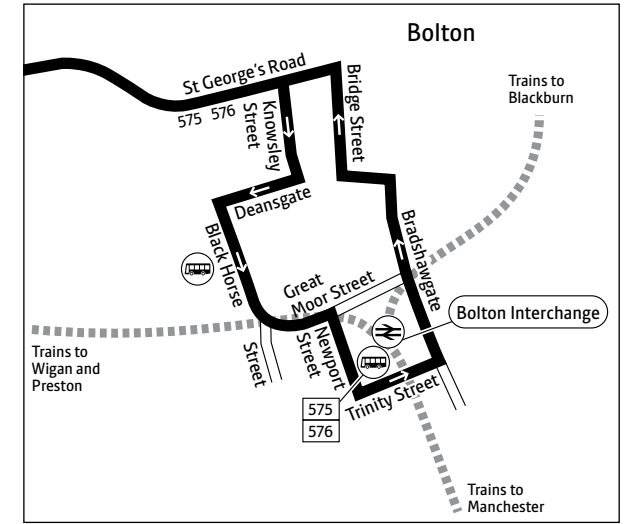

Routes in Bolton town centre

Contains Ordnance Survey data ©Crown copyright and database right 2010
©0100022610 Transport for Greater Manchester 2016
Transport for Greater Manchester uses reasonable endeavours to check the accuracy of information published and to publish changes to information in a timely manner. In no event will Transport for Greater Manchester be liable for any loss that may arise from this information being inaccurate.