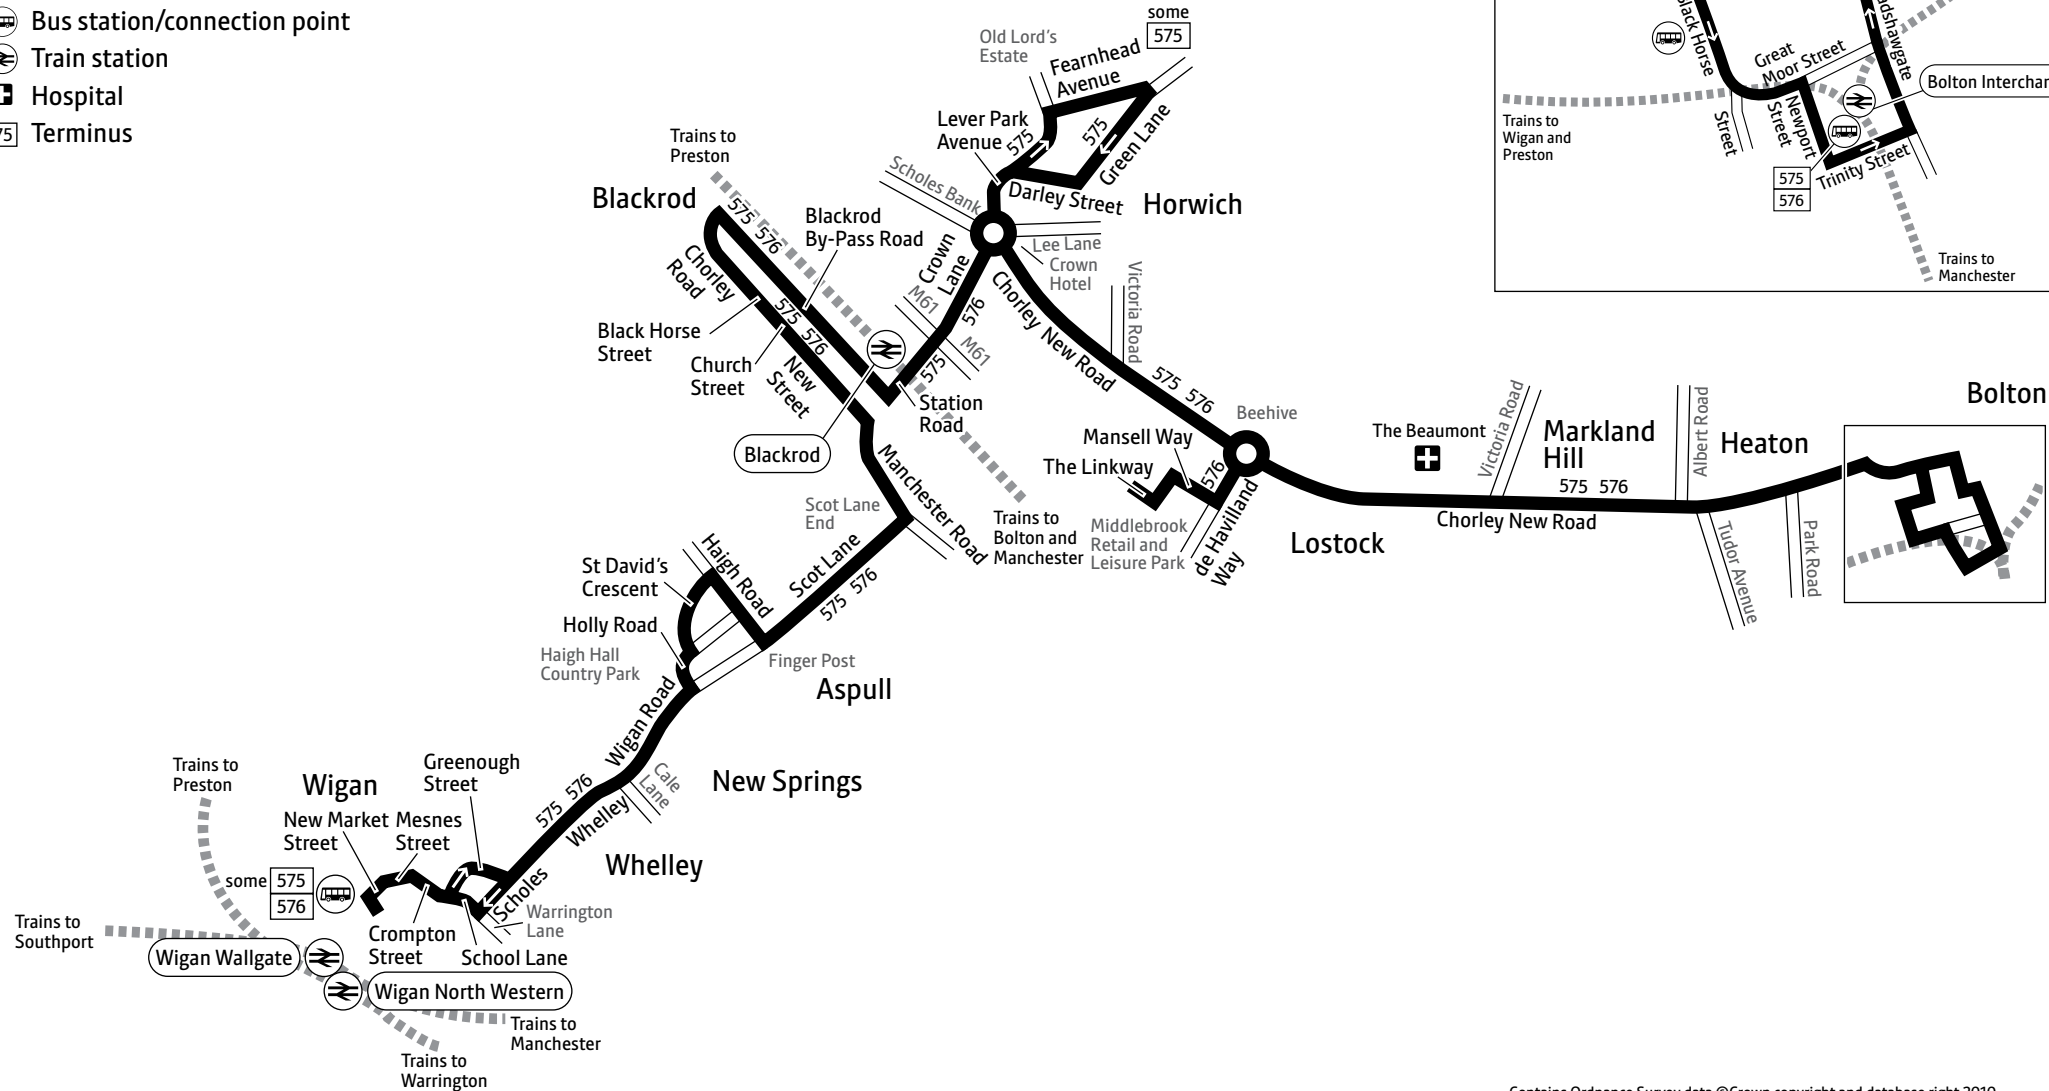

Summer times: Between mid July and early September, some timetables will be different, check www.tfgm.com/info for details

575 576

Key

-  Bus route
-  Train line
-  Direction of travel
-  Bus station/connection point
-  Train station
-  Hospital
-  Terminus