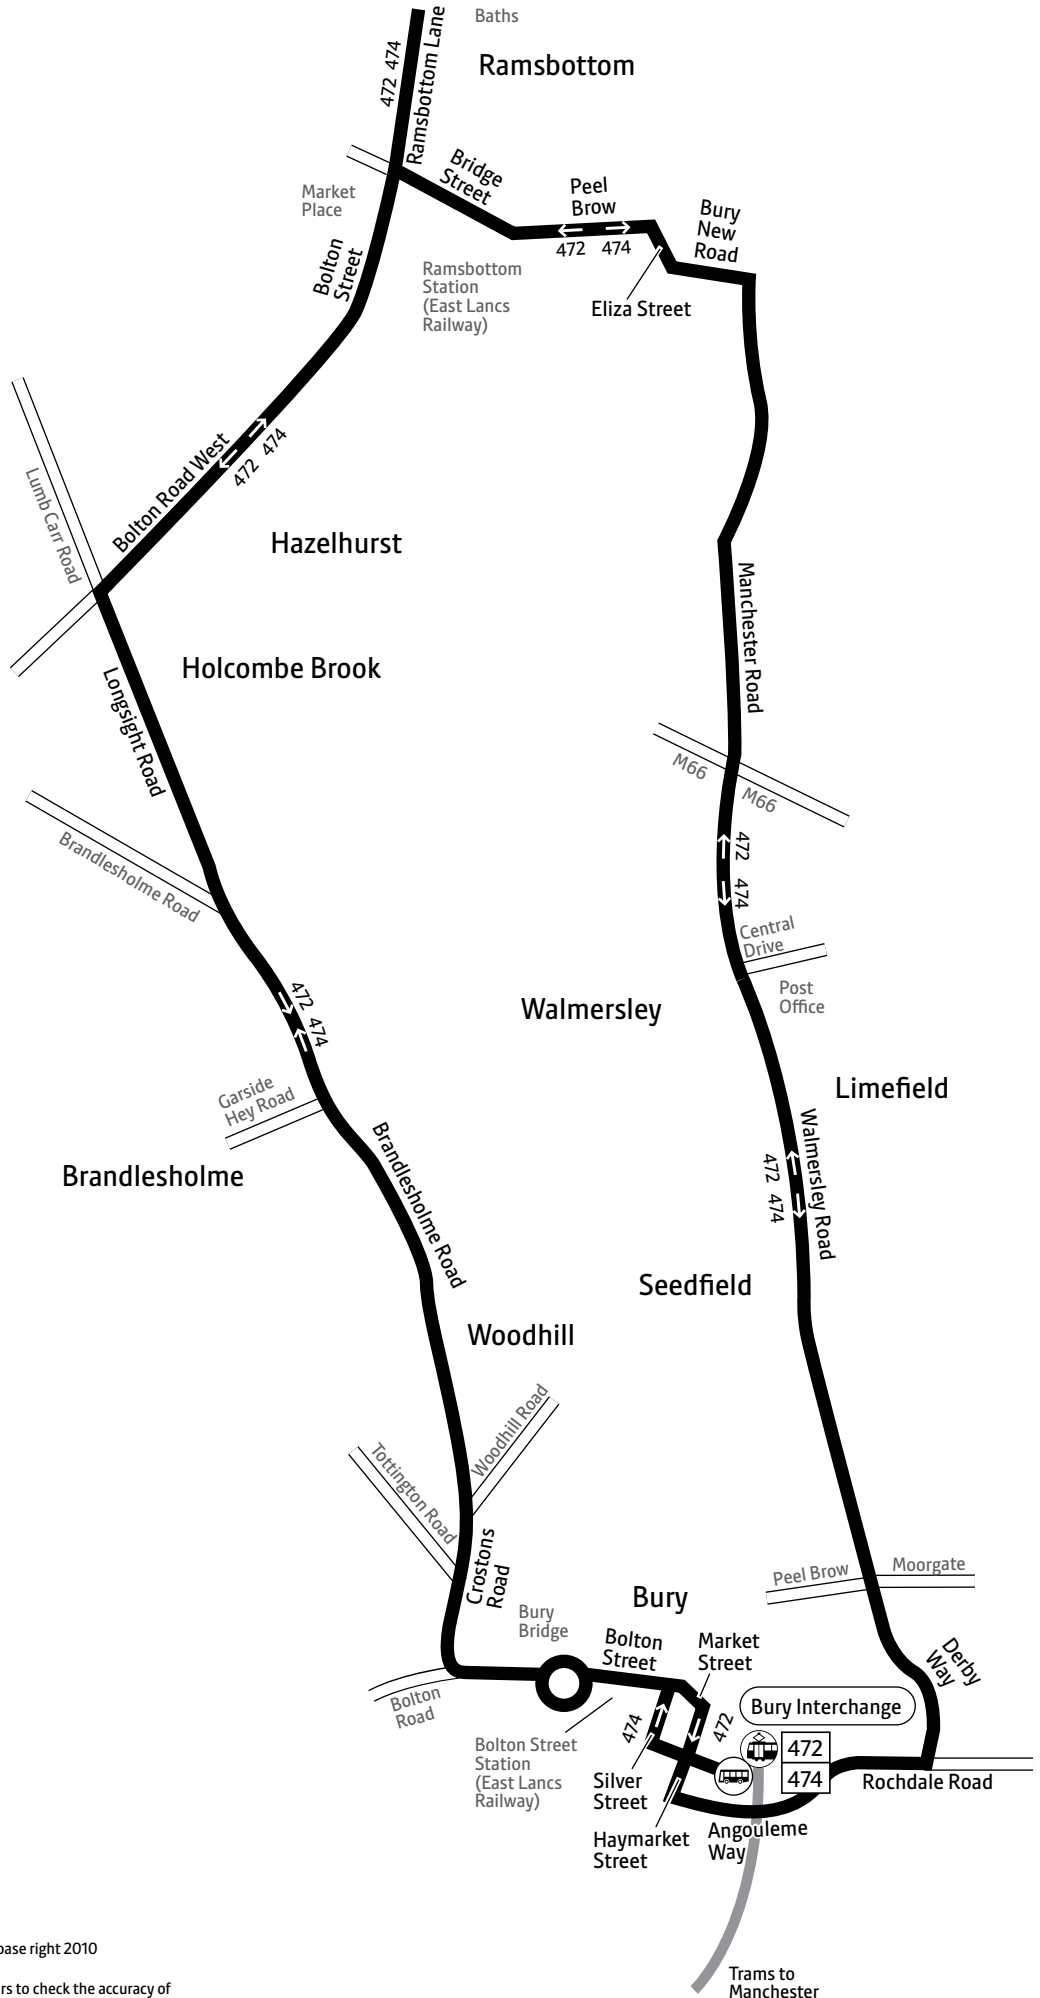

472 474

Key

- Bus route
- Tram line
- Direction of travel
- Bus station/connection point
- Metrolink stop
- Terminus