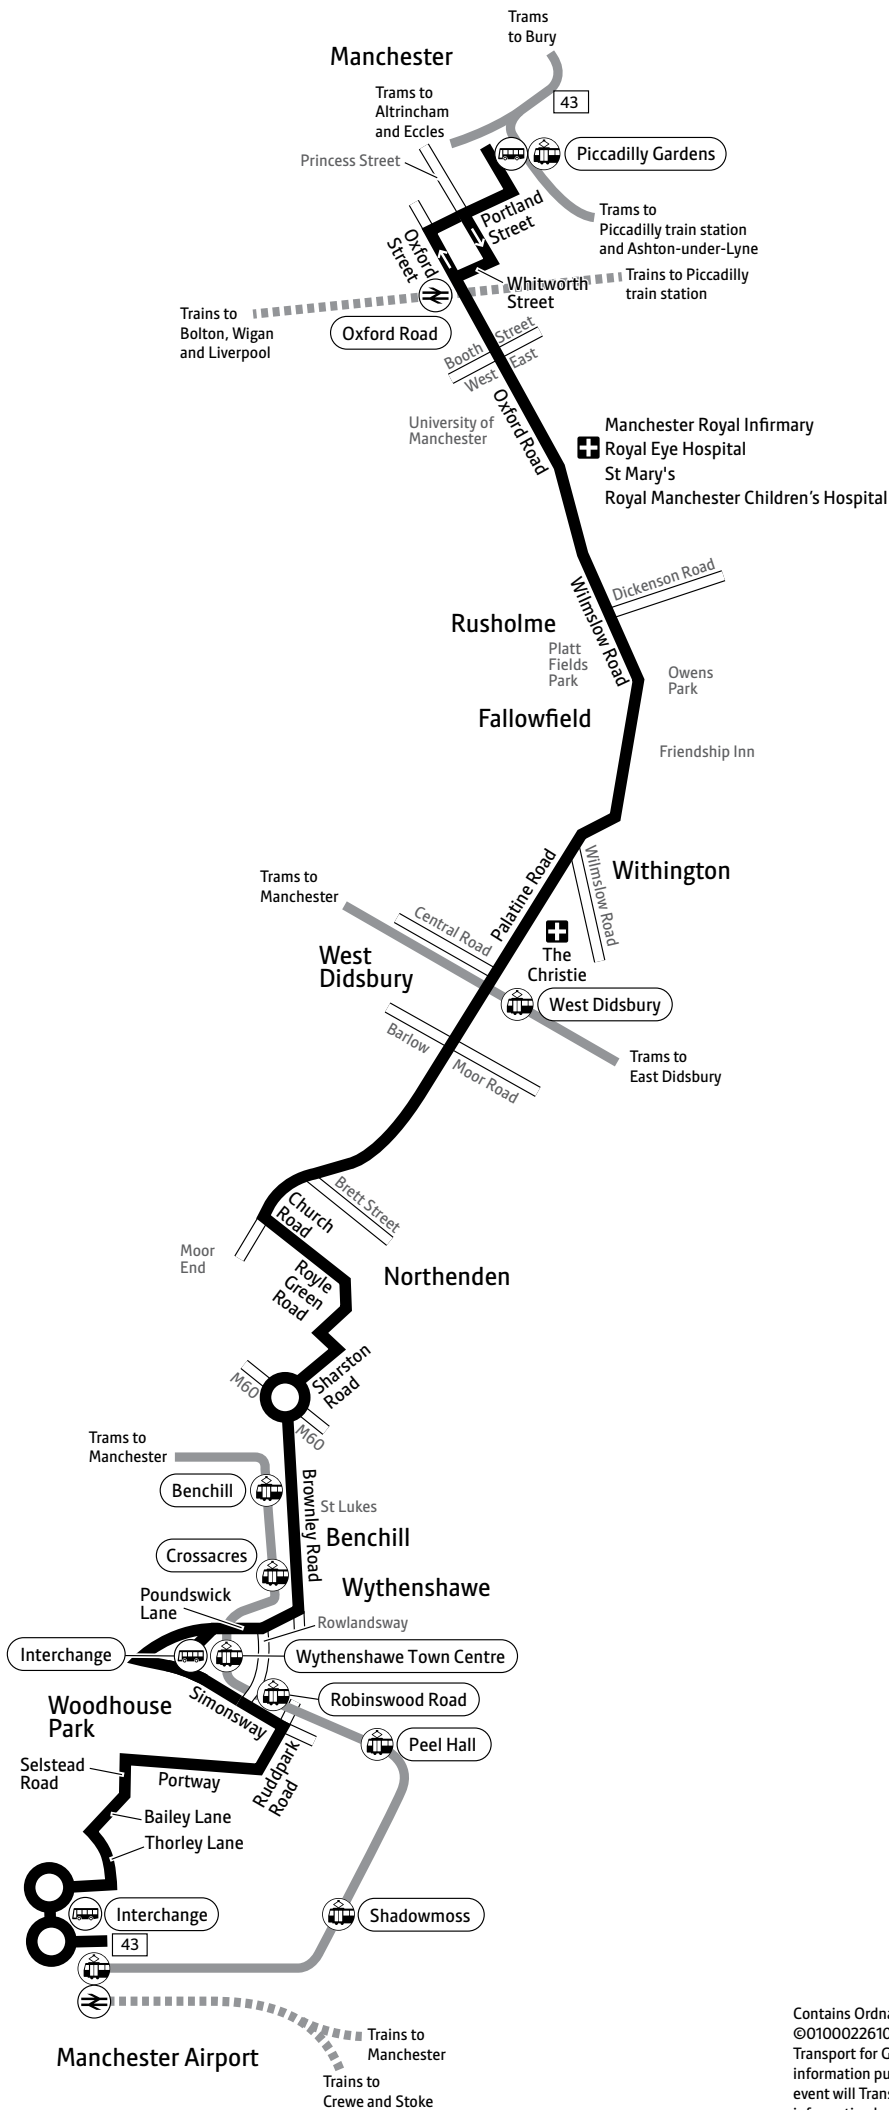

Key

- Bus route
- Train line
- Tram line
- Direction of travel
- Bus station/connection point
- Train station
- Metrolink stop
- Hospital
- Terminus