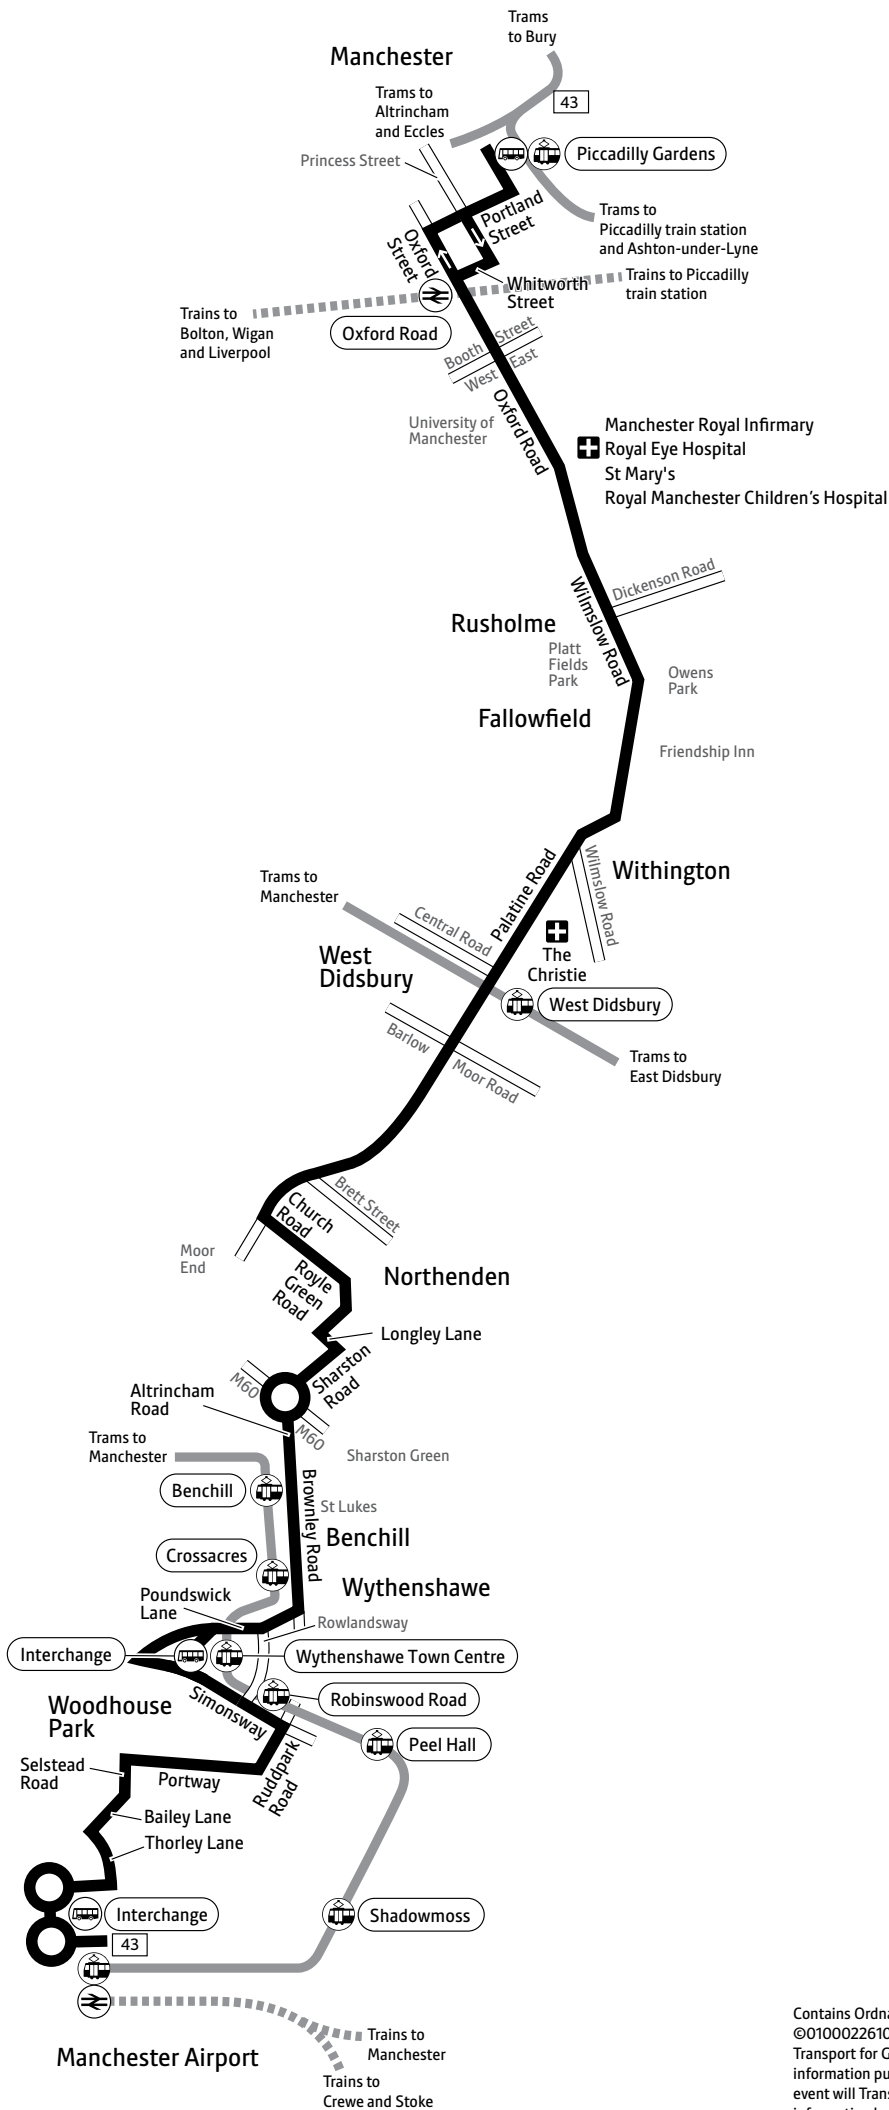

Key

- Bus route
- Train line
- Tram line
- Direction of travel
- Bus station/connection point
- Train station
- Metrolink stop
- Hospital
- Terminus