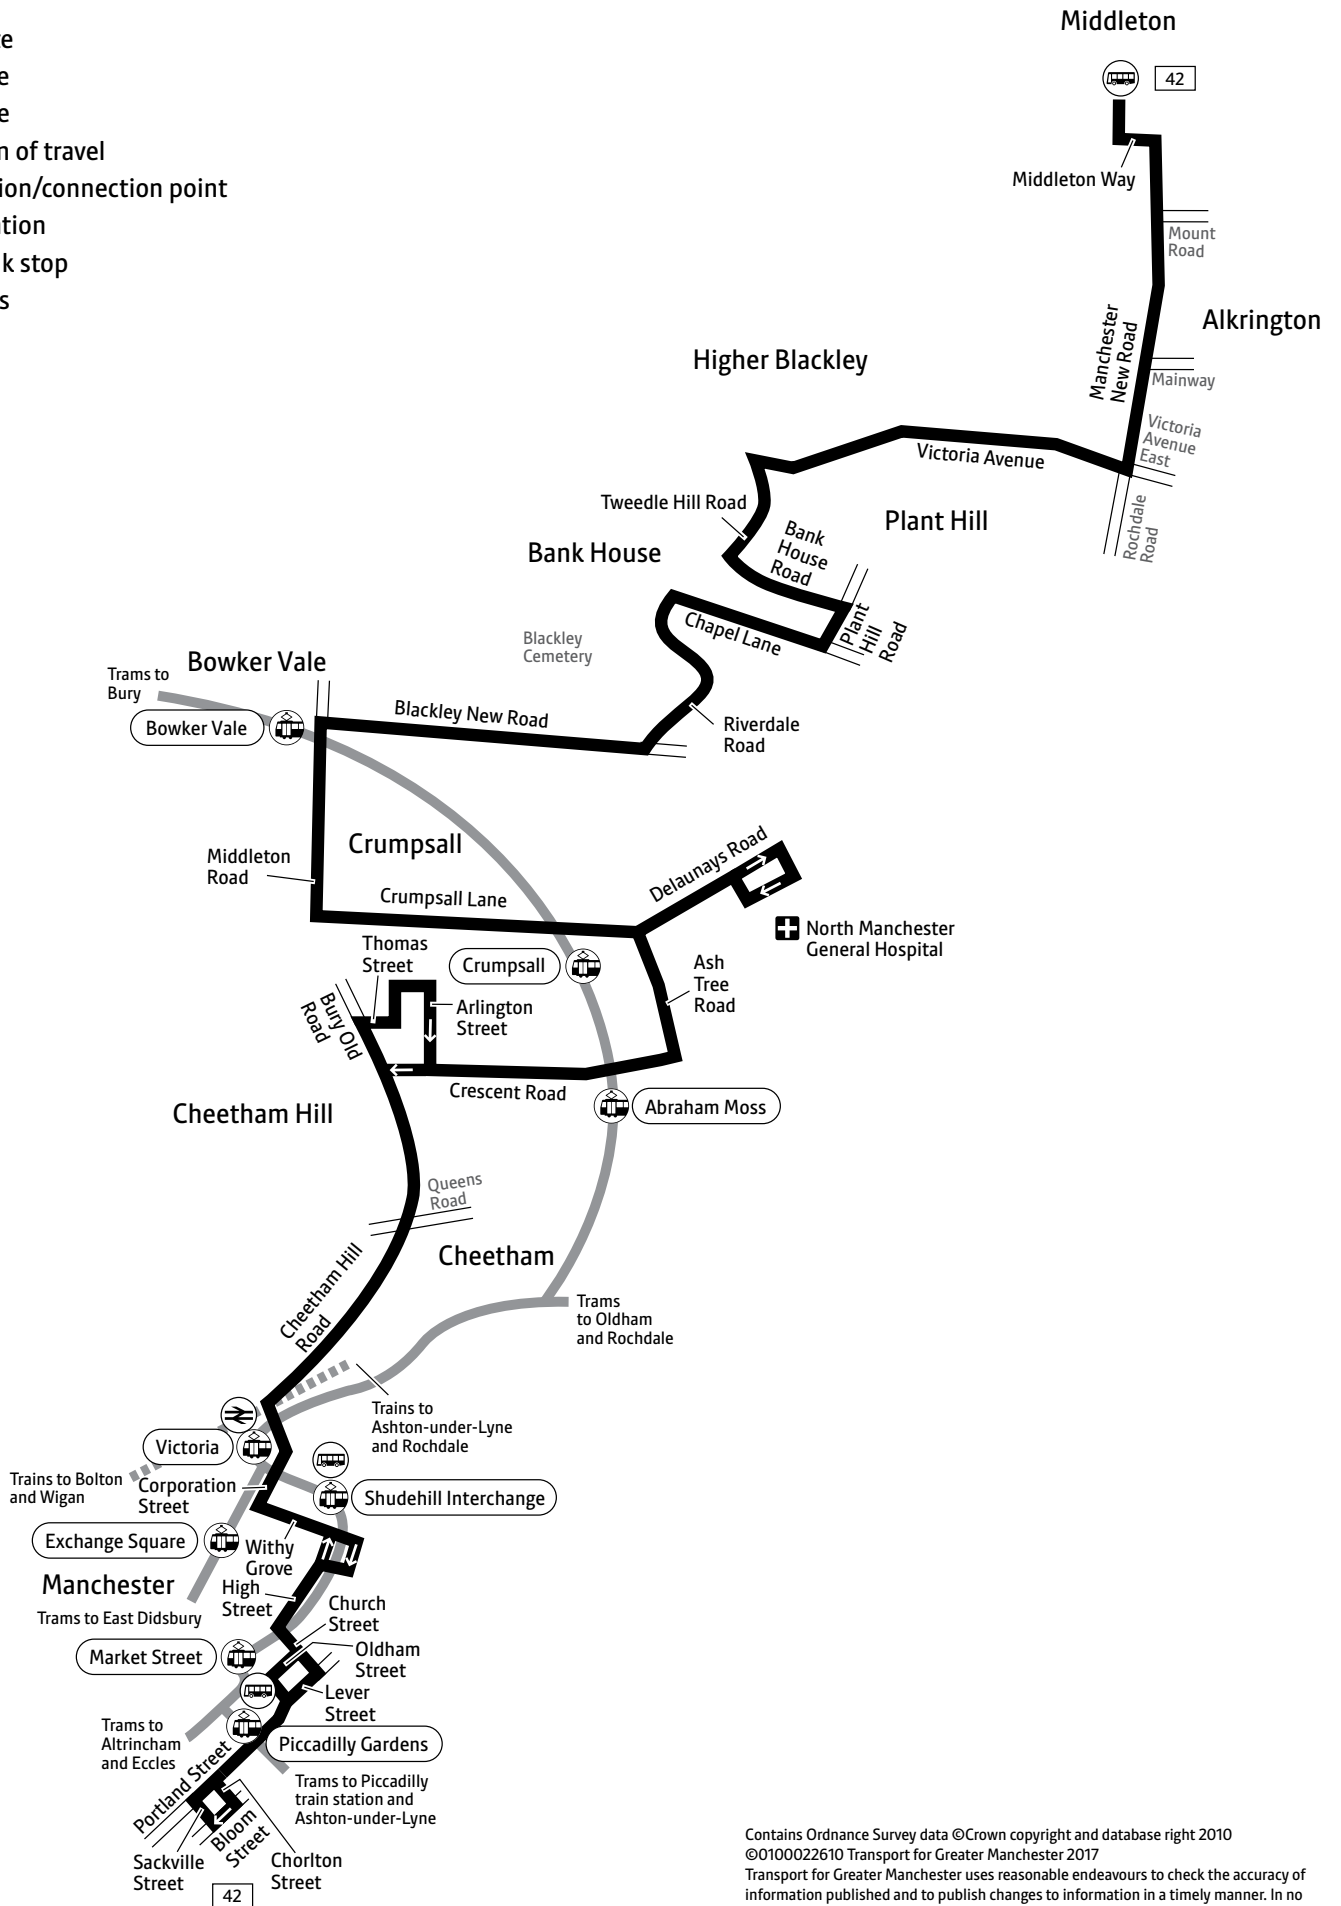

Key

- Bus route
- Train line
- Tram line
- Direction of travel
- Bus station/connection point
- Train station
- Metrolink stop
- Terminus