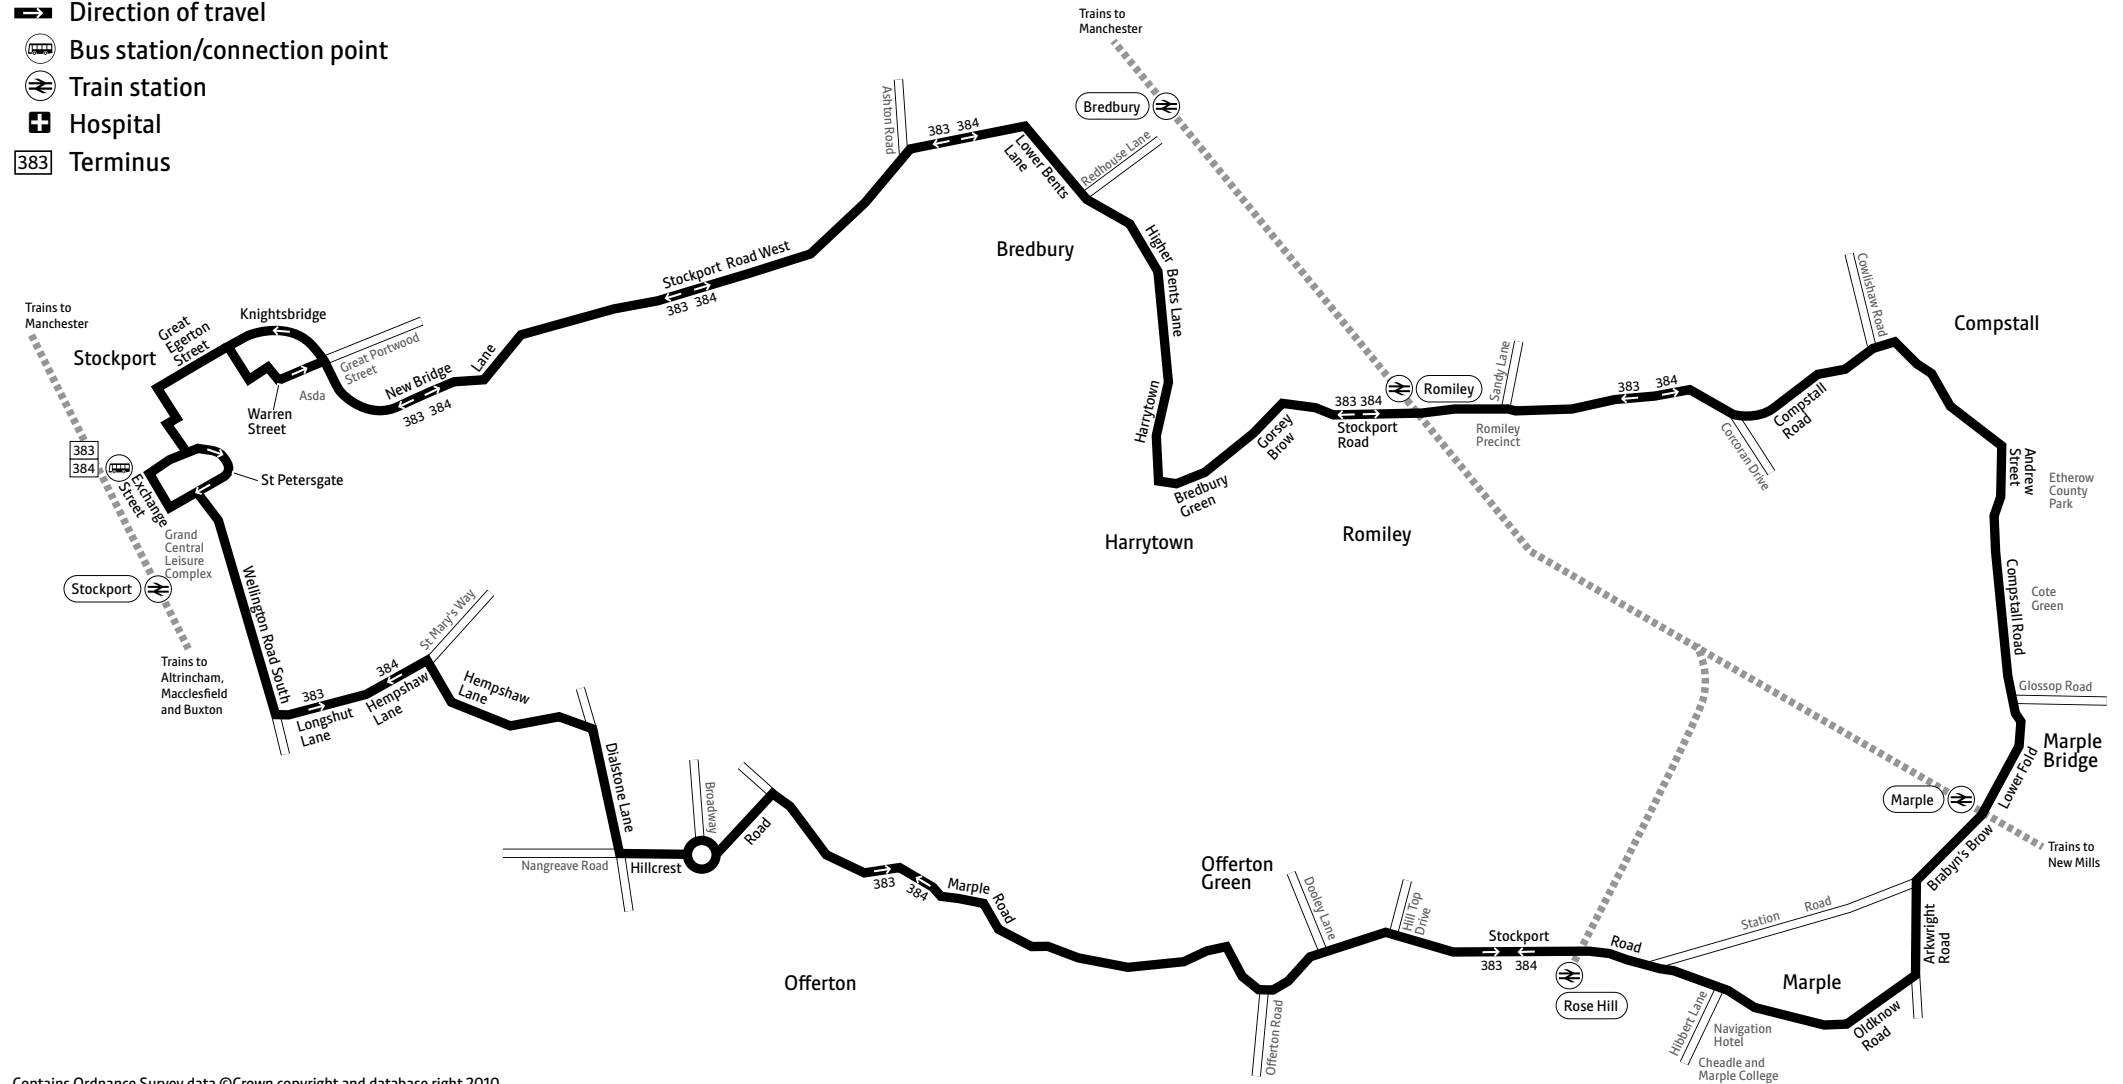

383 384

Key

- Bus route
- Train line
- Direction of travel
- Bus station/connection point
- Train station
- Hospital
- Terminus

Contains Ordnance Survey data ©Crown copyright and database right 2010
©0100022610 Transport for Greater Manchester 2016
Transport for Greater Manchester uses reasonable endeavours to check the accuracy of information published and to publish changes to information in a timely manner. In no event will Transport for Greater Manchester be liable for any loss that may arise from this information being inaccurate.