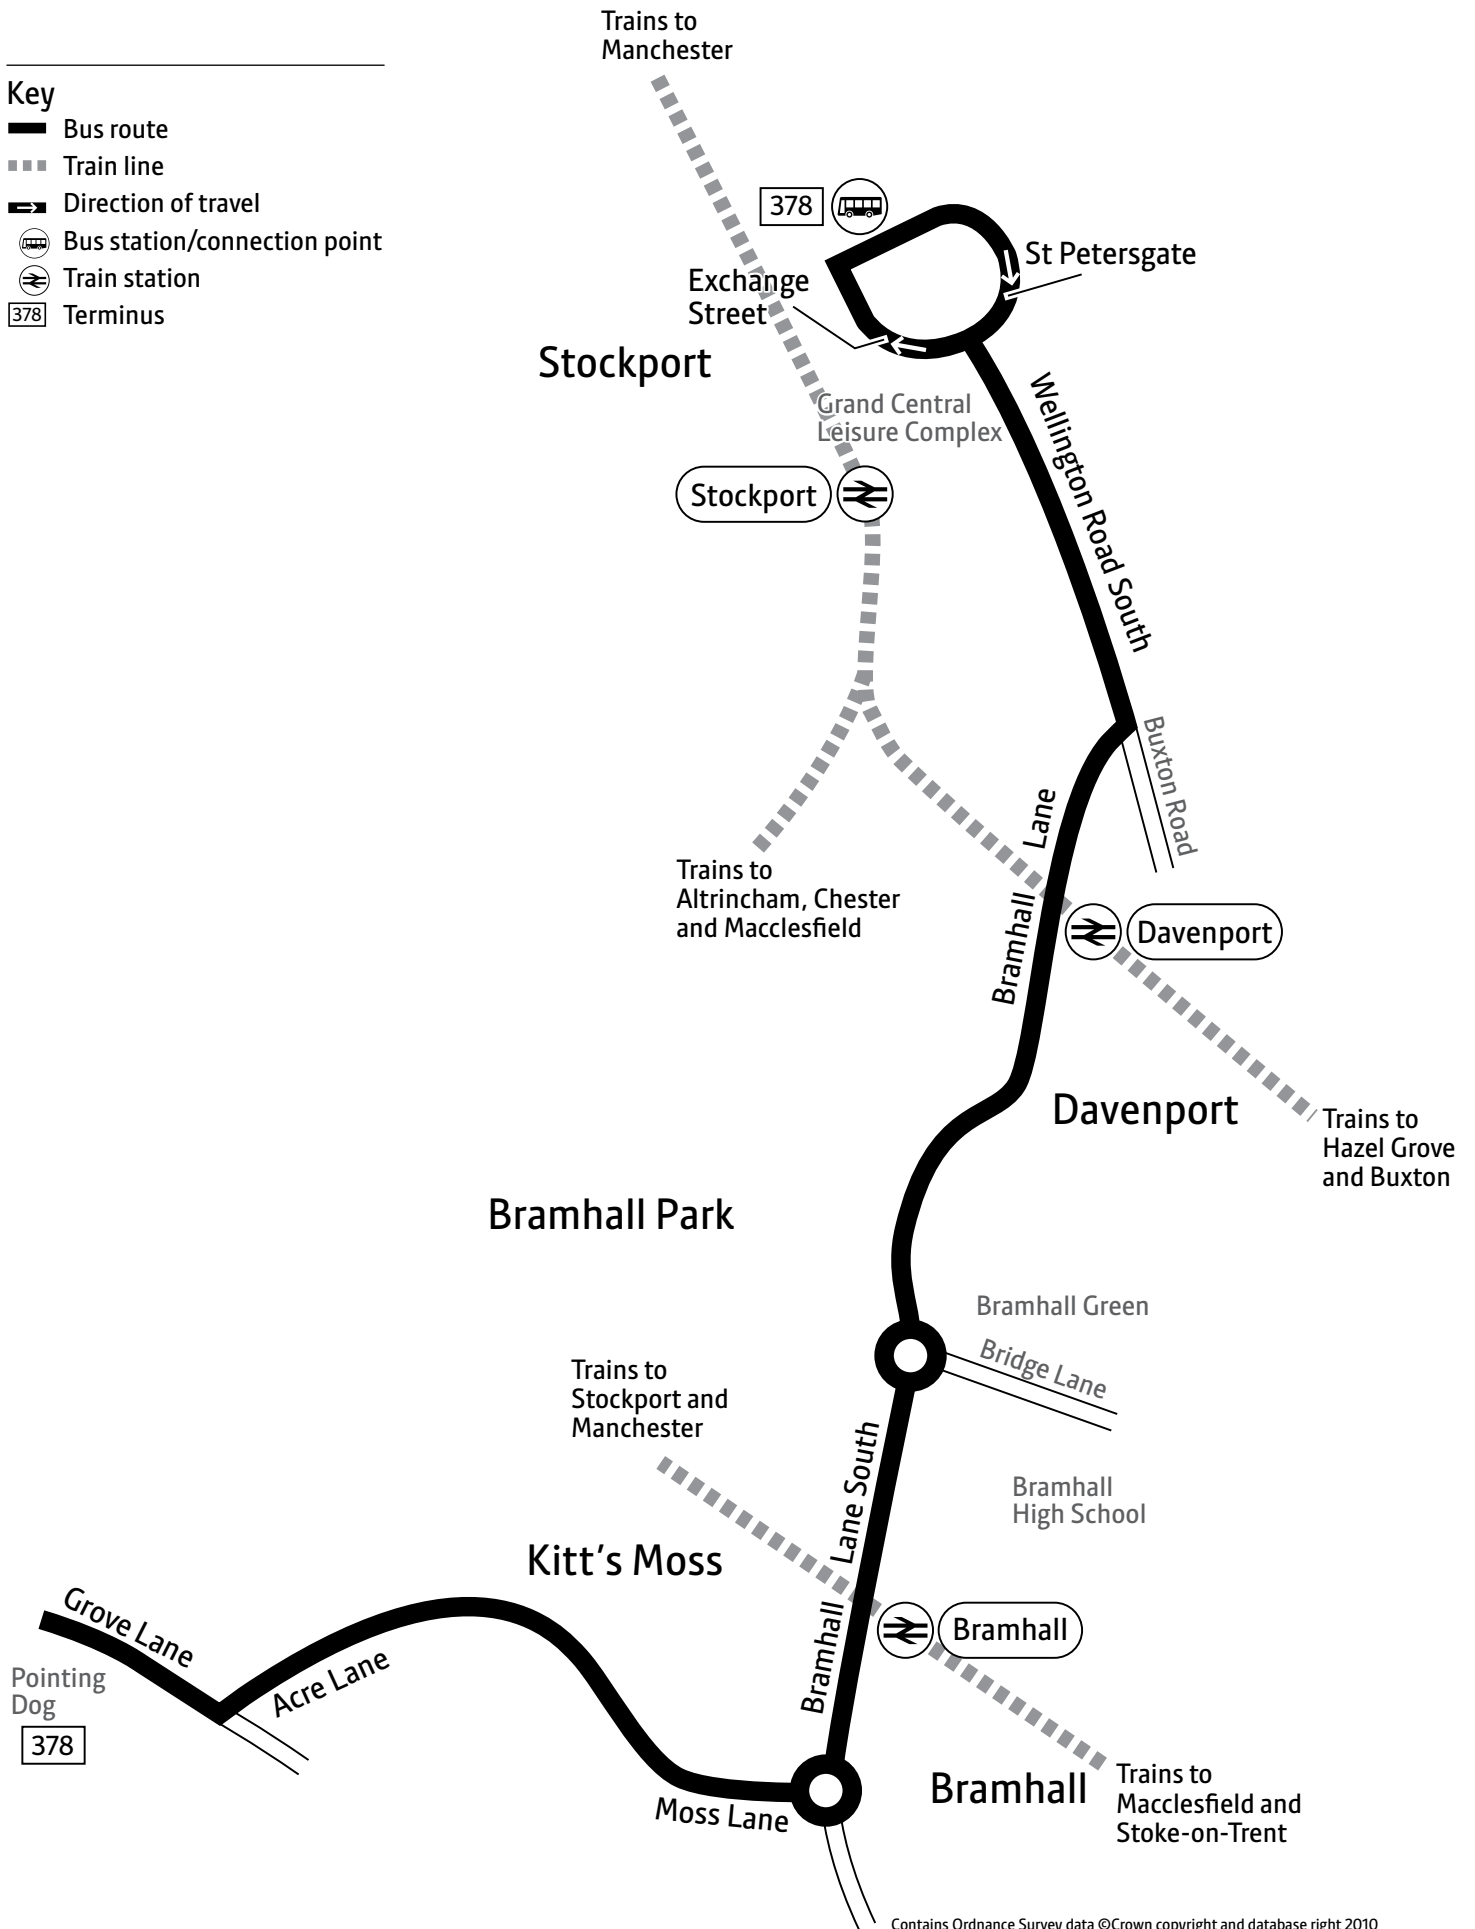

Travelshops

Stockport Bus Station

Mon to Fri 7am to 5.30pm

Saturday 8am to 5.30pm

Sunday* Closed

*Including public holidays

Key

-  Bus route
-  Train line
-  Direction of travel
-  Bus station/connection point
-  Train station
-  Terminus

Mondays to Fridays

Grove Lane, Pointing Dog	0625	0655	0720	0751	0828	0840	0905	0945	and	1415	1450	1520	1605	1640	1700	1733	1800	1830	1902
Bramhall, NatWest Bank	0629	0701	0726	0756	0833	0845	0910	0950	every	1420	1455	1525	1612	1645	1705	1740	1805	1835	1906
Bramhall Green	0633	0705	0732	0801	0838	0850	0914	0954	30	1424	1459	1529	1618	1649	1709	1745	1810	1839	1910
Davenport, Train Station	0637	0711	0738	0807	0843	0855	0919	0959	mins	1429	1504	1534	1624	1654	1714	1750	1815	1844	1915
Stockport, Bus Station	0645	0720	0750	0820	0855	0906	0930	1010	until	1440	1515	1545	1635	1705	1725	1800	1825	1855	1924

Sundays and public holidays (except Christmas and New Year period)

Grove Lane, Pointing Dog	0958	and	1758	1858	and	2258
Bramhall, NatWest Bank	1002	every	1802	1902	every	2302
Bramhall Green	1006	hour	1806	1906	hour	2306
Davenport, Train Station	1011	until	1811	1911	until	2311
Stockport, Bus Station	1020		1820	1920		2320

🕒 🕒 🕒 🕒

Stockport, Bus Station	1840	1920	2030	2130	2230
Davenport, Train Station	1850	1929	2039	2139	2239
Bramhall Green	1857	1934	2044	2144	2244
Bramhall, NatWest Bank	1905	1938	2048	2148	2248
Grove Lane, Pointing Dog	1910	1942	2052	2152	2252