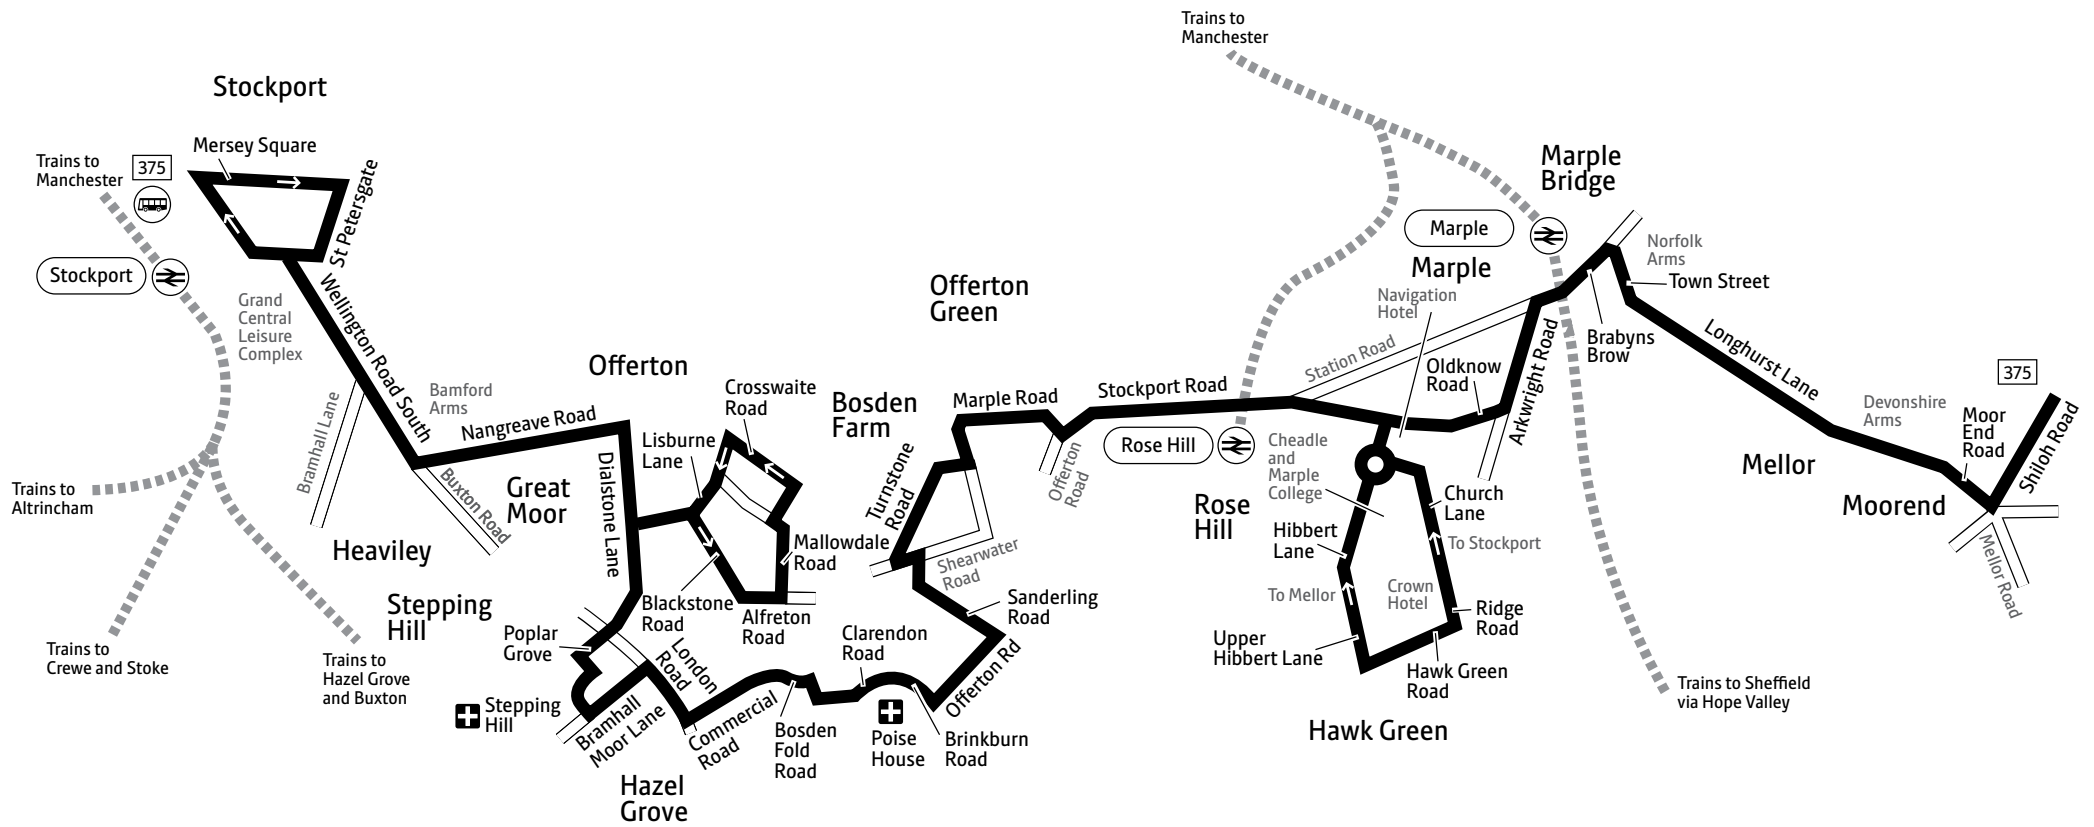

Travelshops

Stockport Bus Station

Mon to Fri 7am to 5.30pm

Saturday 8am to 5.30pm

Sunday* Closed

*Including public holidays

- Key**
-  Bus route
 -  Train line
 -  Direction of travel
 -  Bus station/connection point
 -  Train station
 -  Hospital
 -  Terminus

Bus 375 does not run on Sundays or public holidays

Bus 375 is provided with the financial support of Transport for Greater Manchester between Mellor and Marple

a – Journeys starting from Mellor, Devonshire Arms use the stop at the turning circle near the Devonshire Arms. Through journeys from Shiloh Road use the stop opposite the Devonshire Arms

b – Starts from Offerton Road, 17 Windows at 0820

♿ – All bus 375 journeys are run using easy access buses. See inside front cover of this Bus Times leaflet for details.

Summer times: Between mid July and early September, some timetables will be different, check www.tfgm.com/info for details

Bus 375 does not run on Sundays or public holidays

Bus 375 is provided with the financial support of Transport for Greater Manchester between Marple and Mellor

a – Journeys finishing at Mellor, Devonshire Arms use the stop at the turning circle near the Devonshire Arms. Through journeys to Shiloh Road use the stop outside the Devonshire Arms