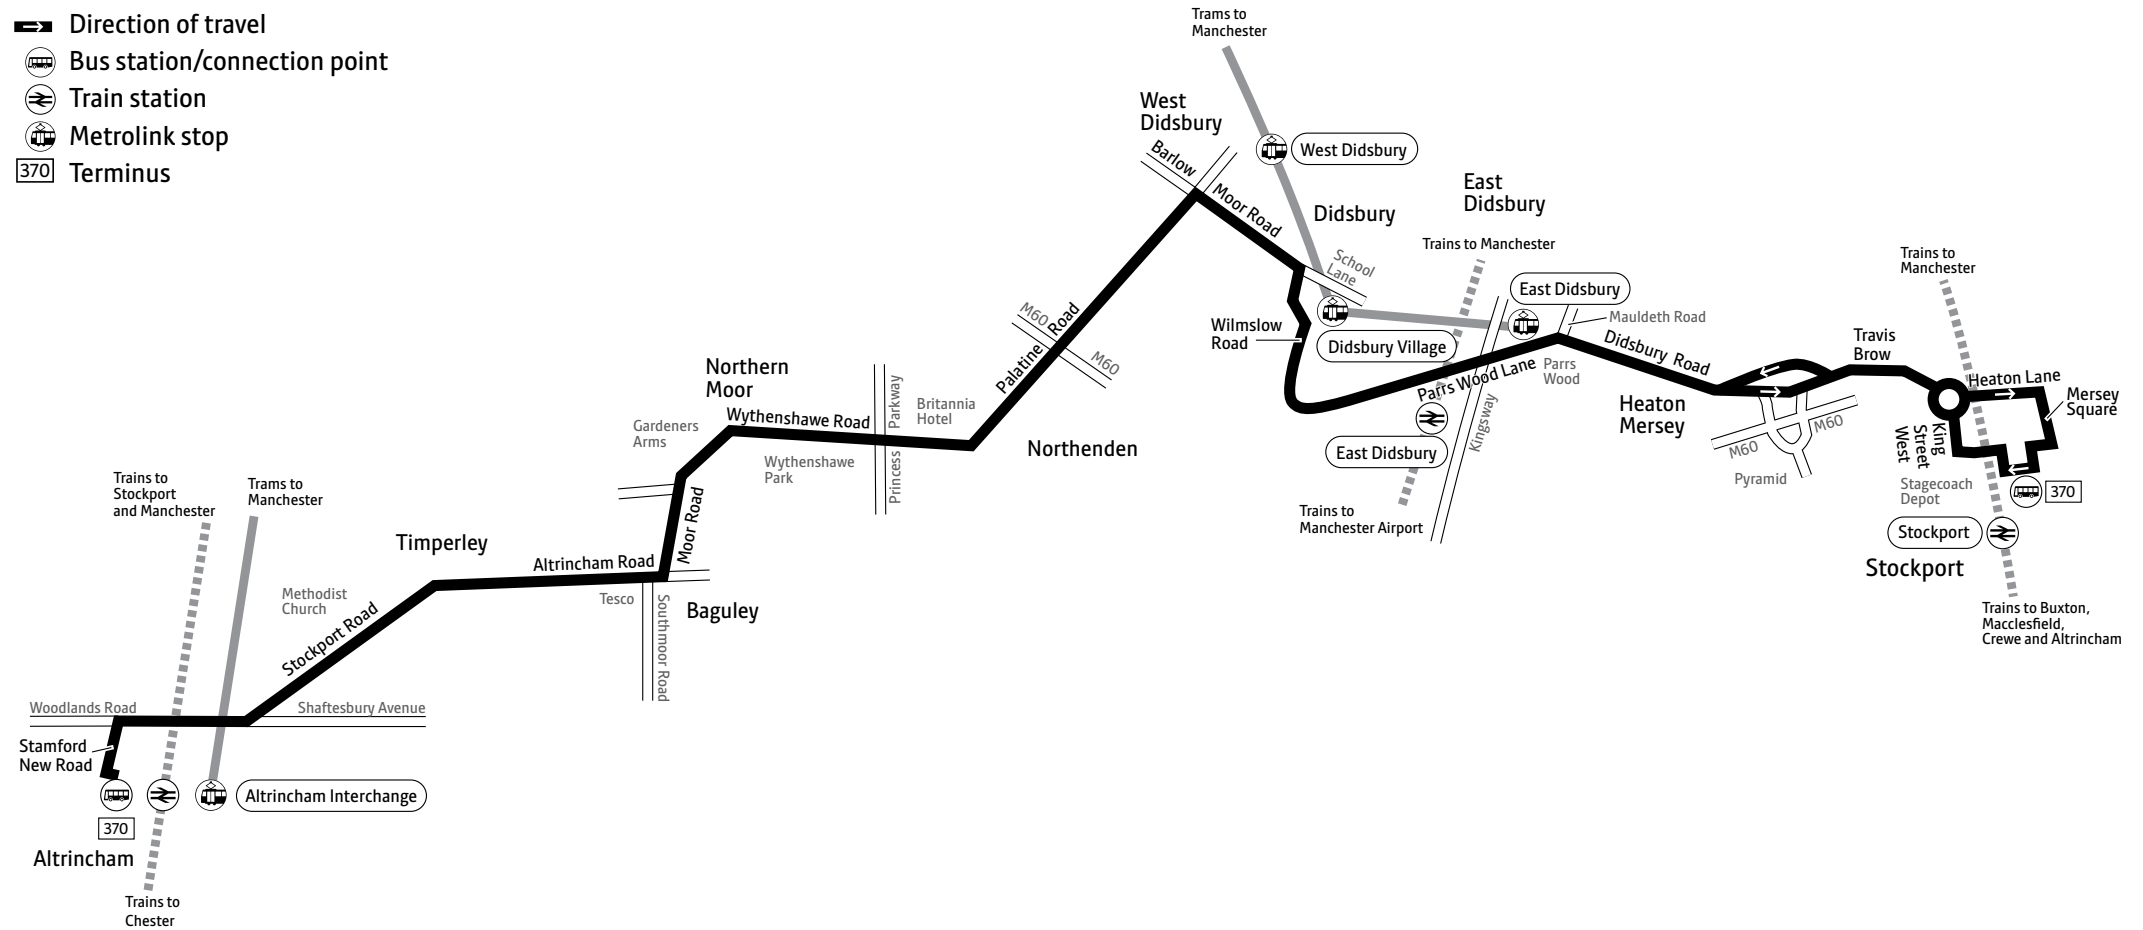

370

Key

- Bus route
- Train line
- Tram line
- Direction of travel
- Bus station/connection point
- Train station
- Metrolink stop
- Terminus

Contains Ordnance Survey data ©Crown copyright and database right 2010
©0100022610 Transport for Greater Manchester 2017
Transport for Greater Manchester uses reasonable endeavours to check the accuracy of information published and to publish changes to information in a timely manner. In no event will Transport for Greater Manchester be liable for any loss that may arise from this information being inaccurate.