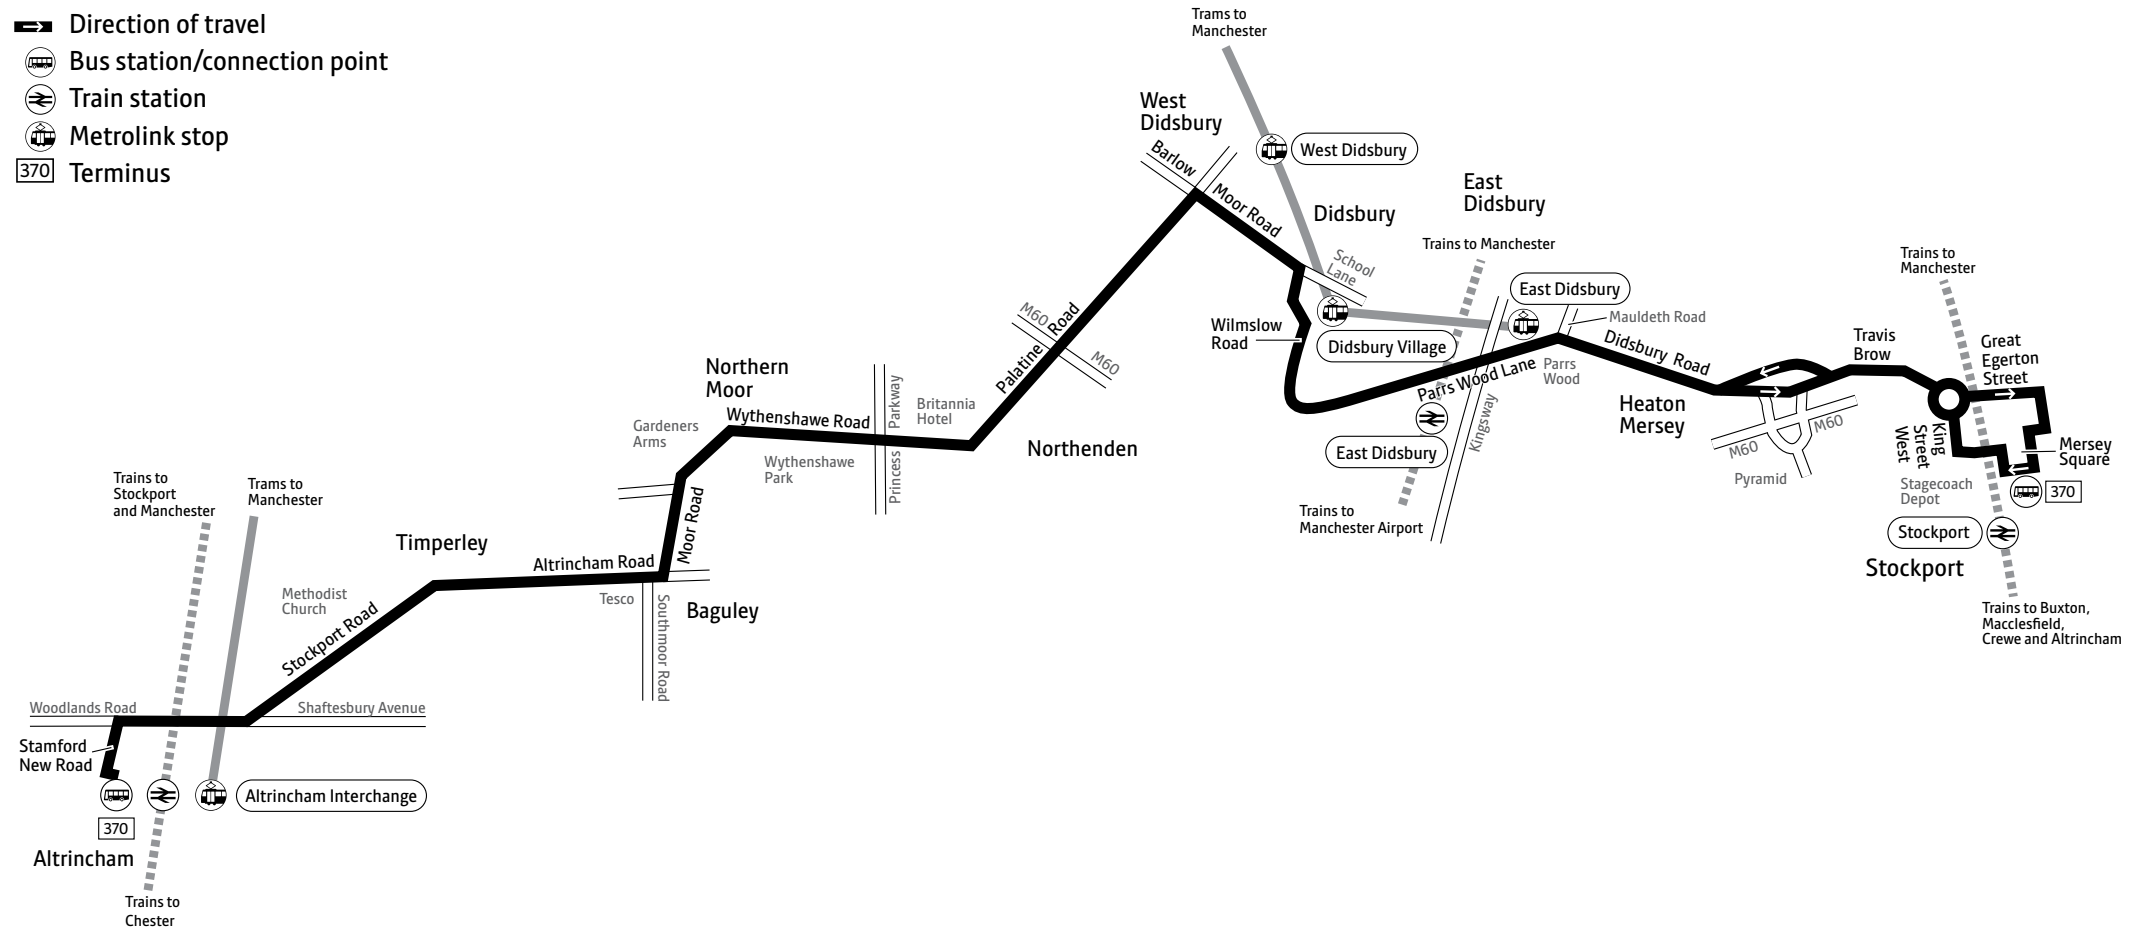

Summer times: Between mid July and early September, some timetables will be different, check www.tfgm.com/info for details

370

Key

-  Bus route
-  Train line
-  Tram line
-  Direction of travel
-  Bus station/connection point
-  Train station
-  Metrolink stop
-  Terminus