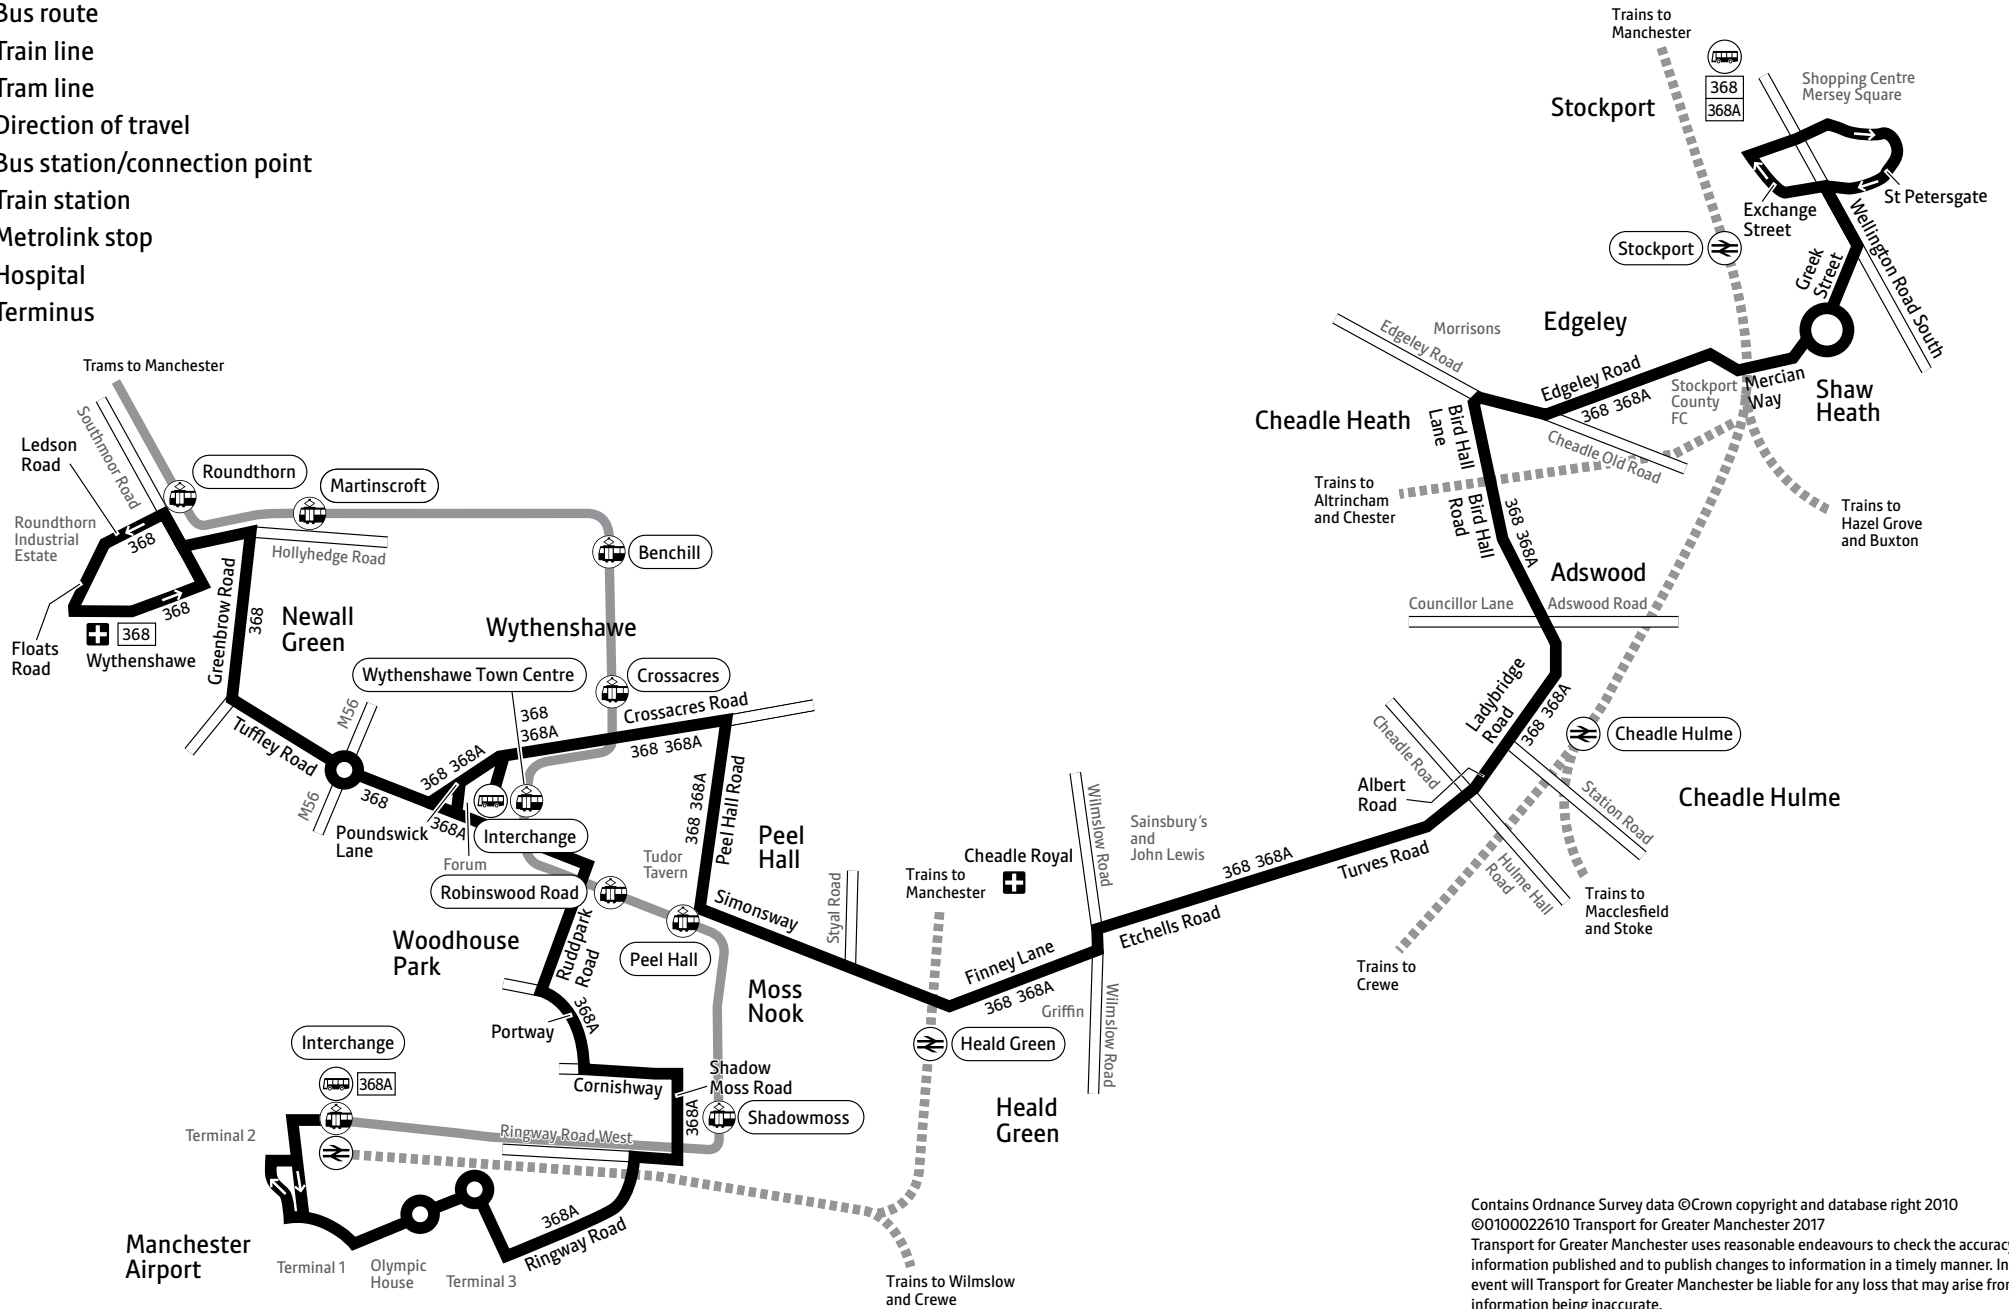

Summer times: Between mid July and early September, some timetables will be different, check www.tfgm.com/info for details

Continues after route plan

368 368A

Key

-  Bus route
-  Train line
-  Tram line
-  Direction of travel
-  Bus station/connection point
-  Train station
-  Metrolink stop
-  Hospital
-  Terminus