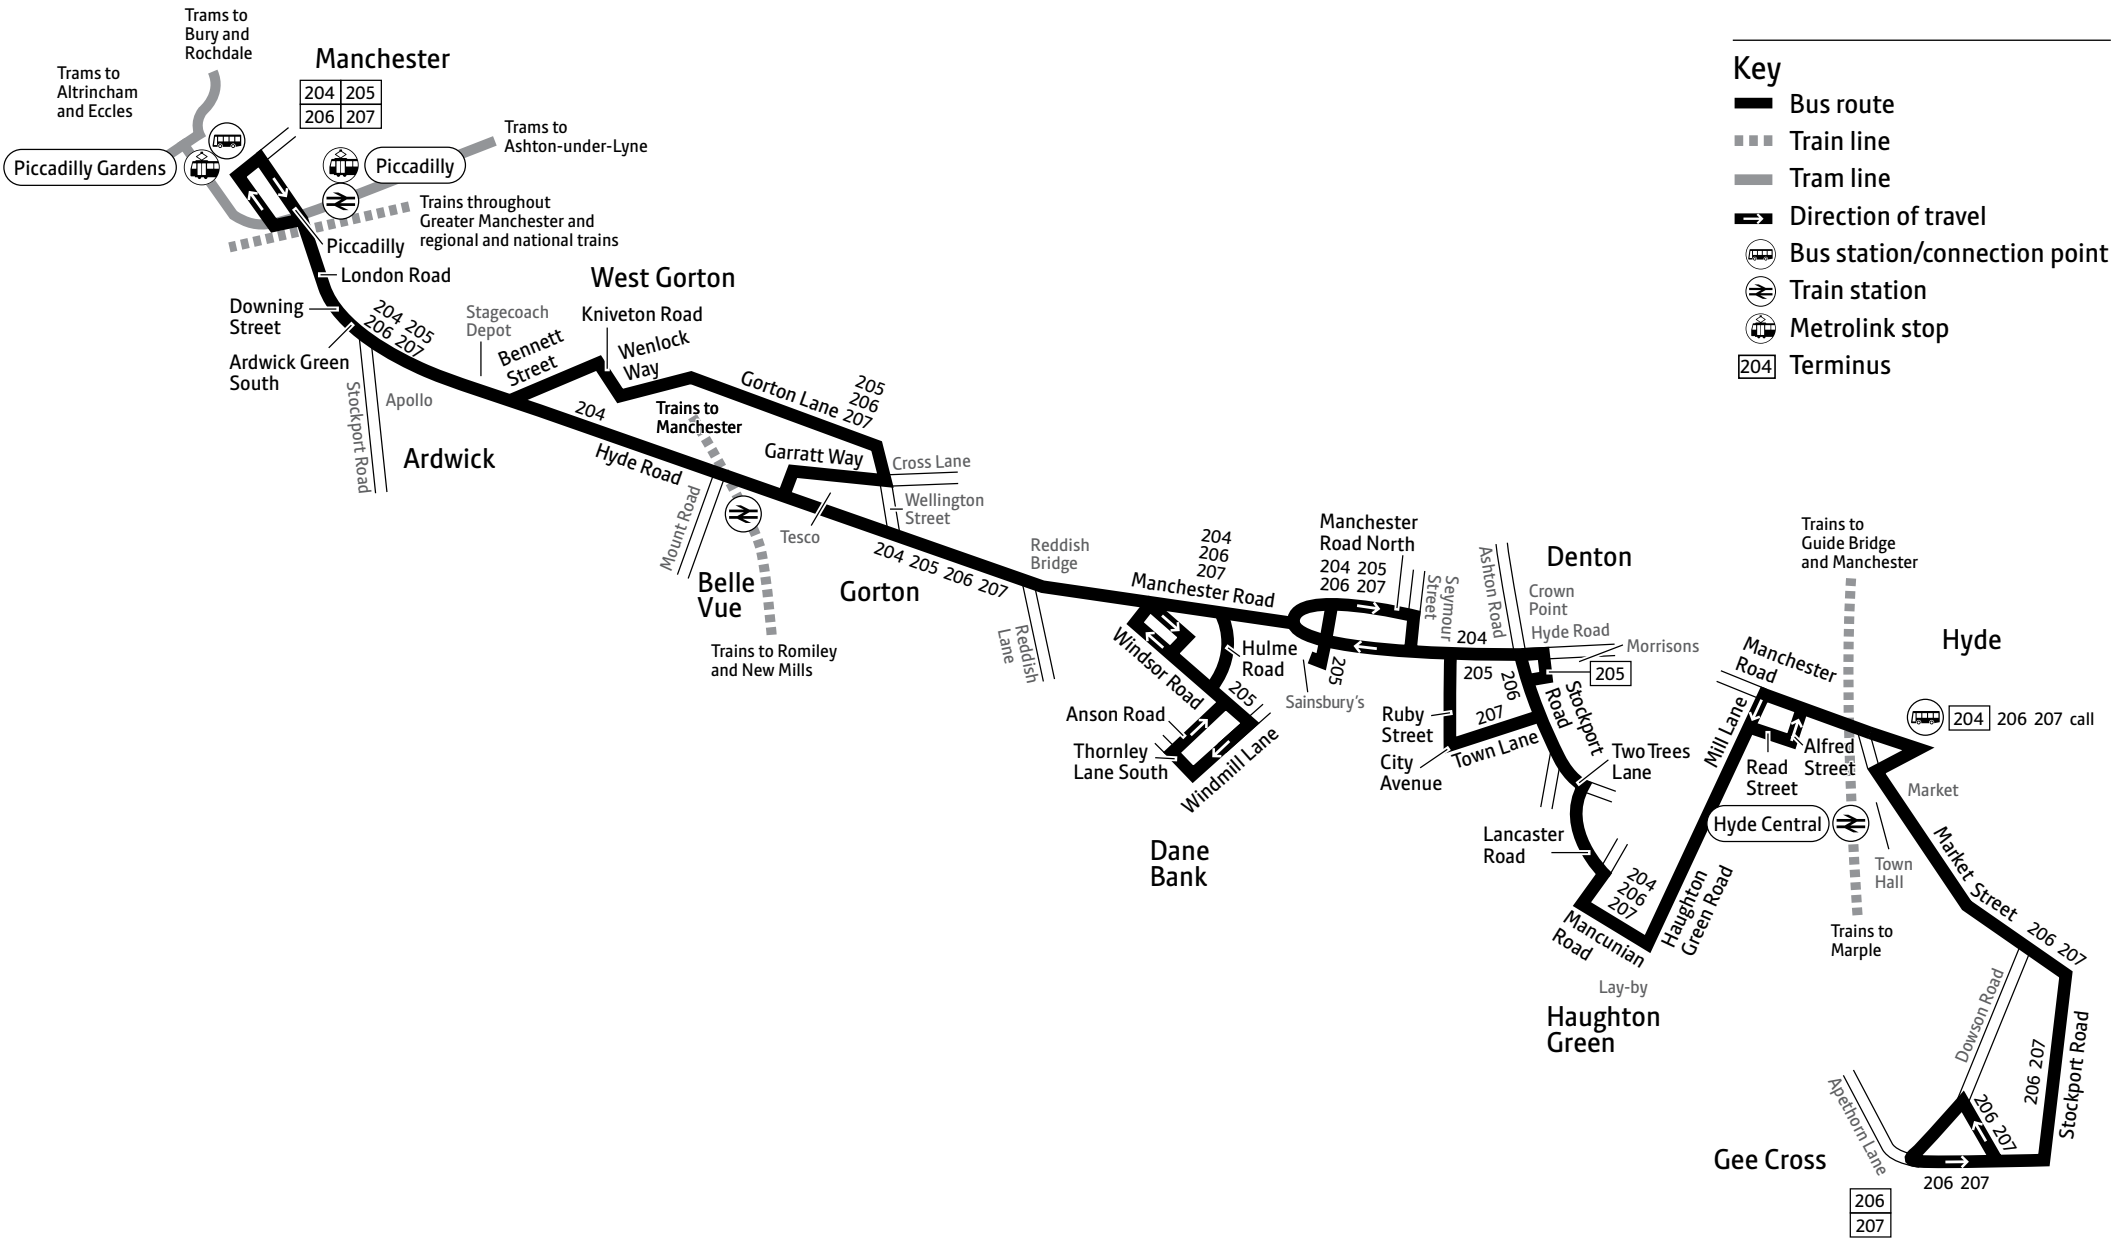

204 205 206 207

Contains Ordnance Survey data ©Crown copyright and database right 2010
©0100022610 Transport for Greater Manchester 2017
Transport for Greater Manchester uses reasonable endeavours to check the accuracy of information published and to publish changes to information in a timely manner. In no event will Transport for Greater Manchester be liable for any loss that may arise from this information being inaccurate.