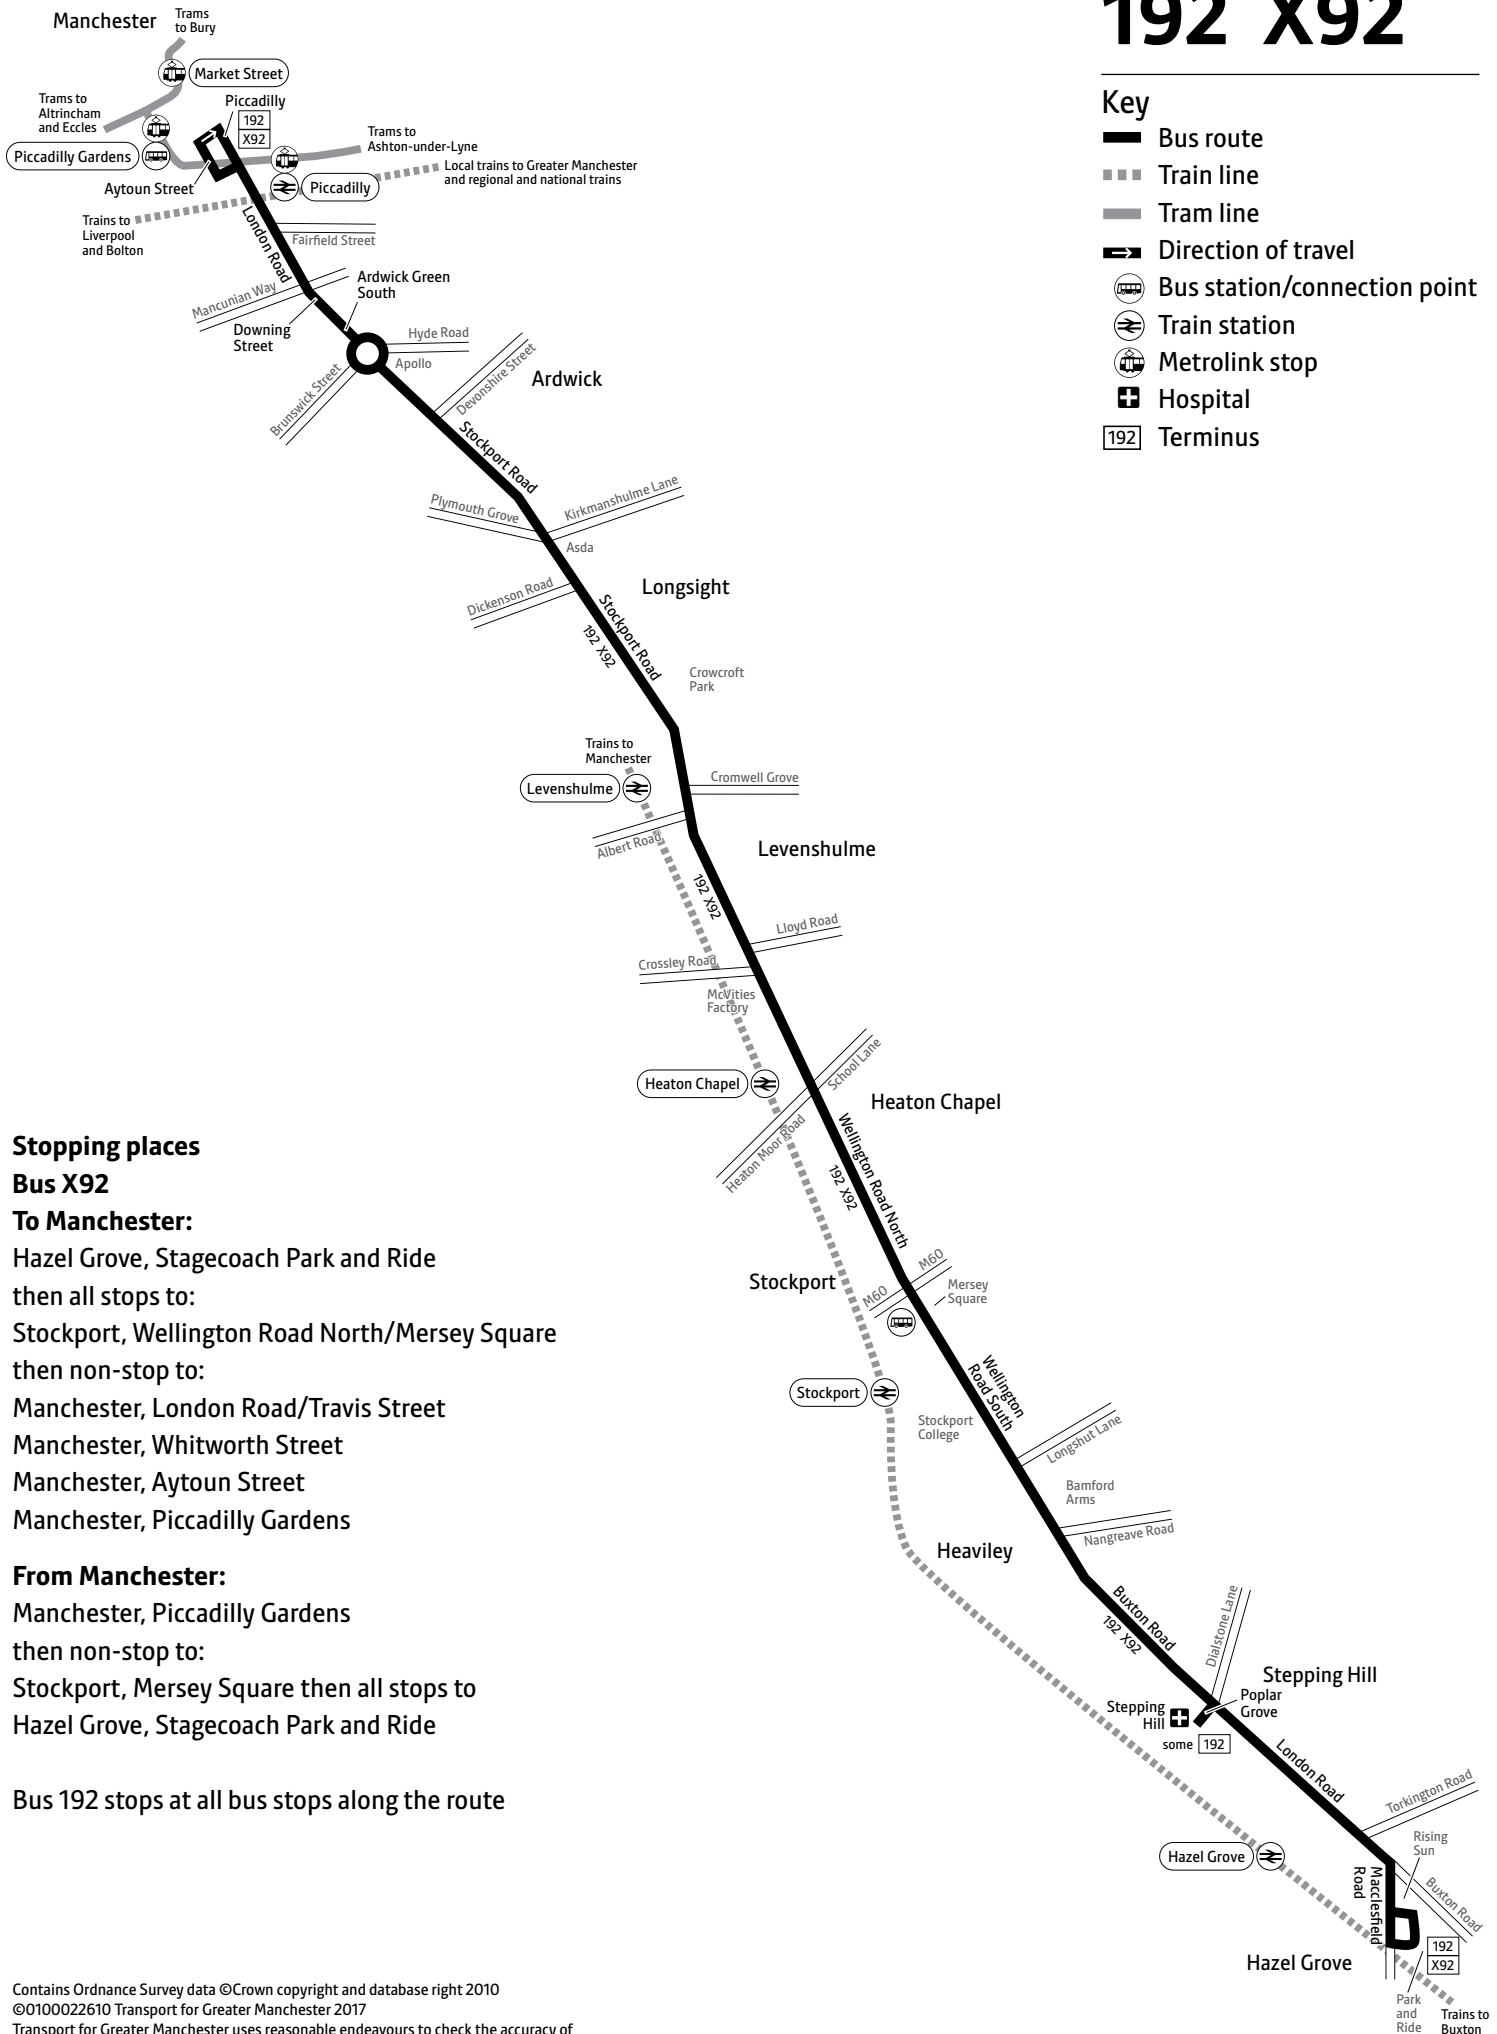

♿ – All bus 192 journeys are run using easy access buses. See inside front cover of this Bus Times leaflet for details

192 X92

Key

-  Bus route
-  Train line
-  Tram line
-  Direction of travel
-  Bus station/connection point
-  Train station
-  Metrolink stop
-  Hospital
-  Terminus