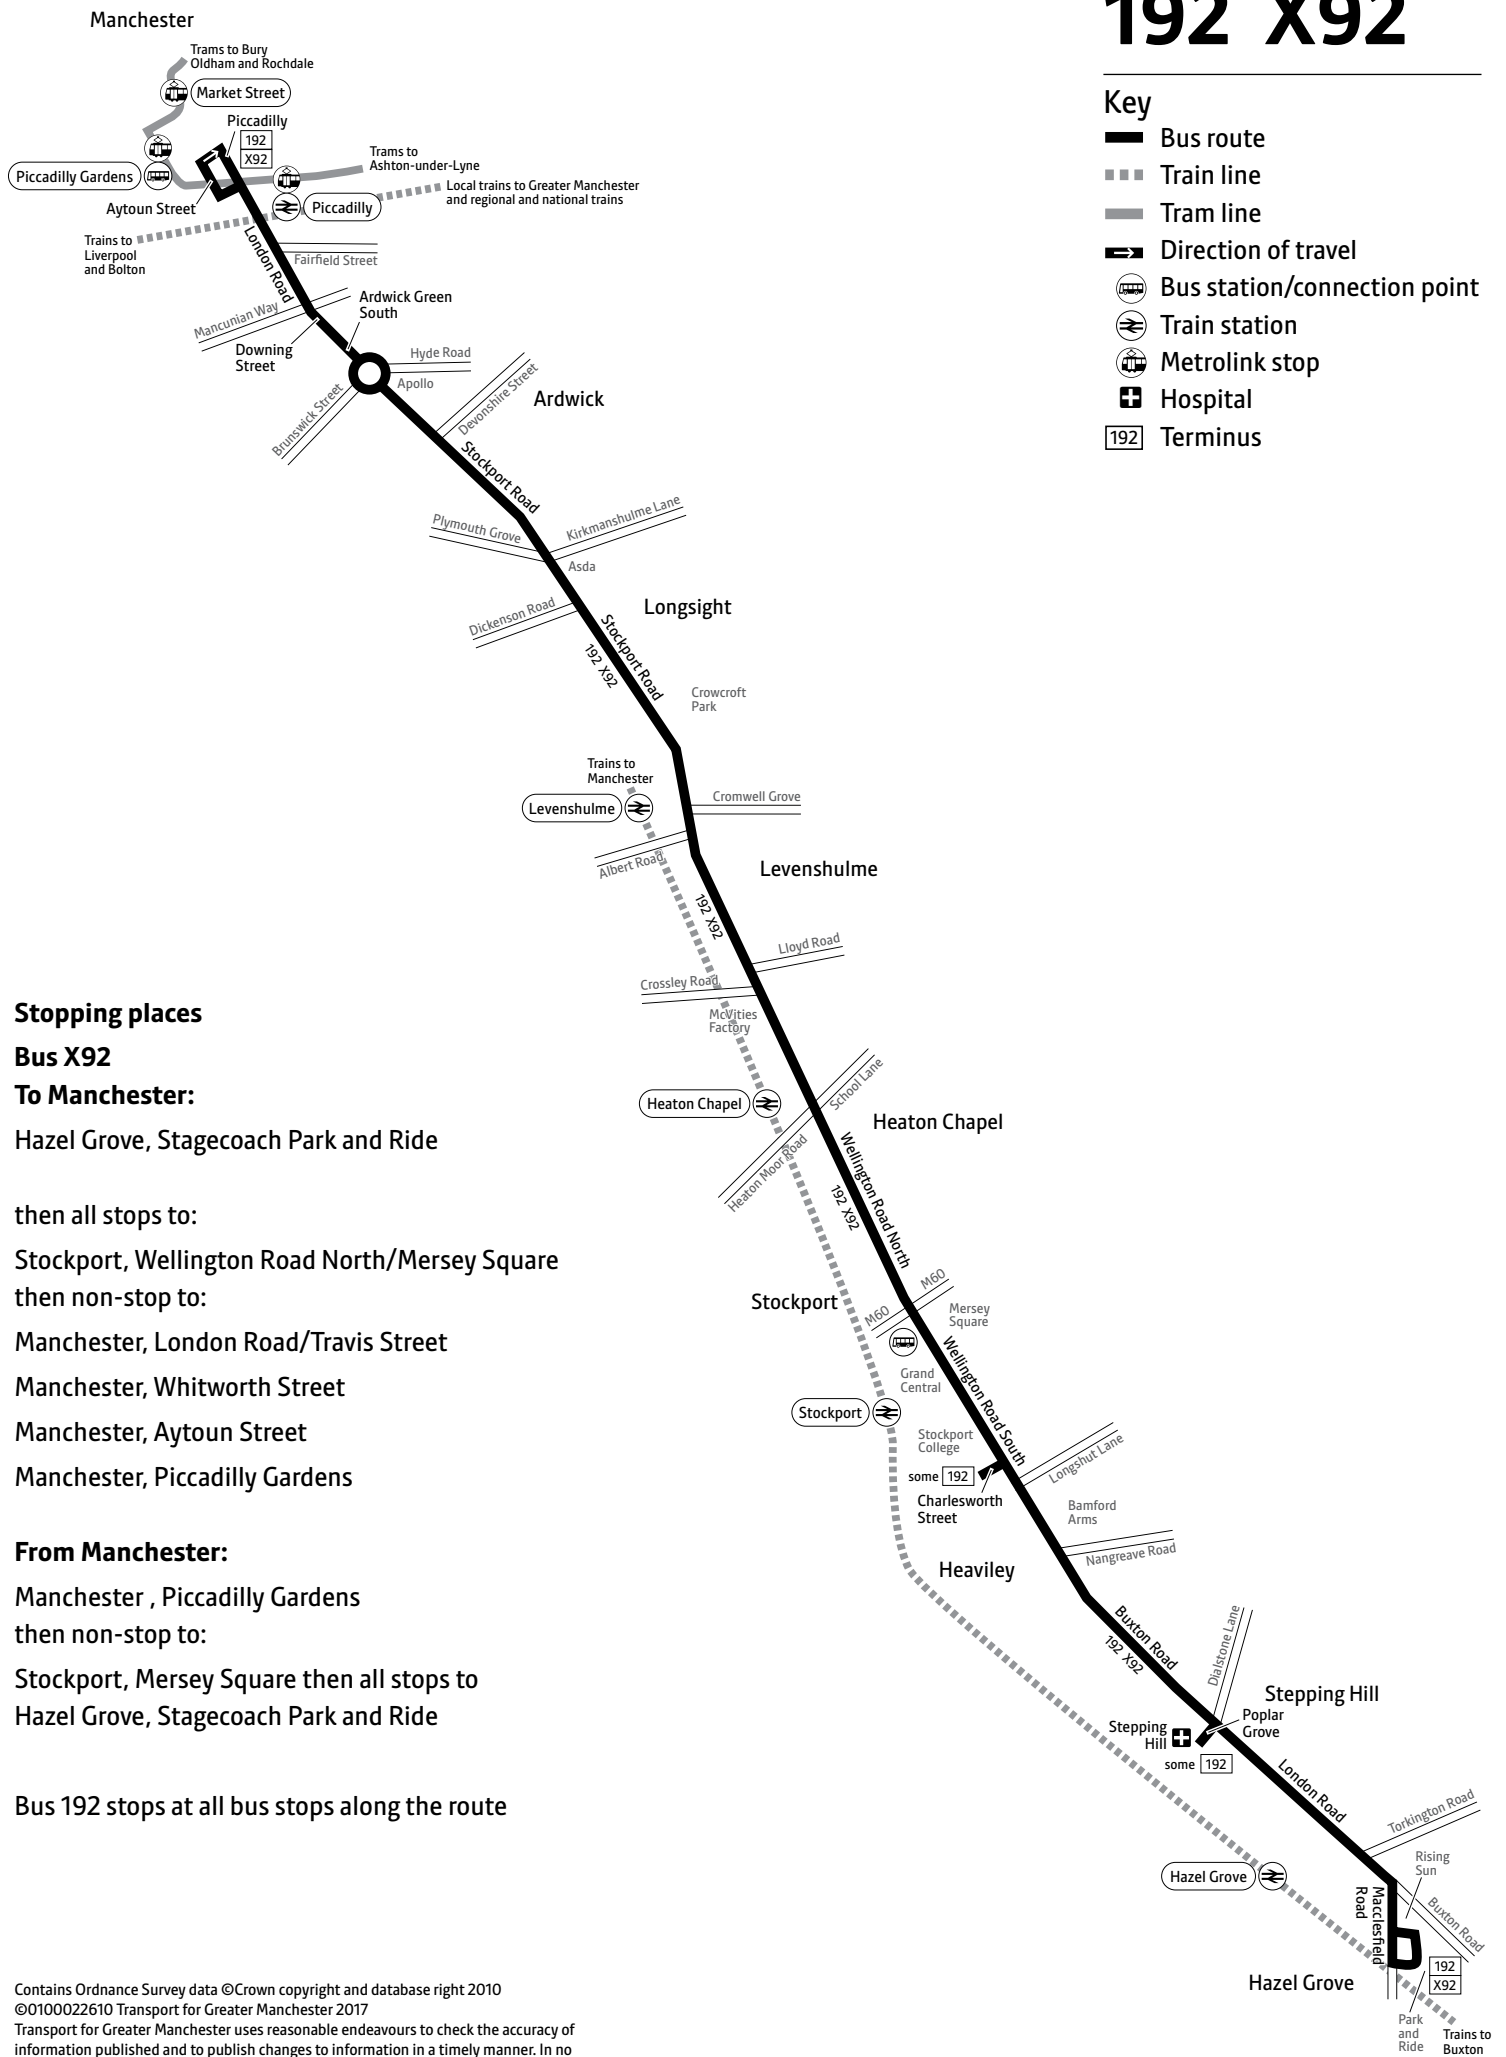

192 X92

1. **Key**
2. Bus route
   - Train line
   - Tram line
   - Direction of travel
   - Bus station/connection point
   - Train station
   - Metrolink stop
   - Hospital
   - Terminus

Stopping places

Bus X92

To Manchester:

Hazel Grove, Stagecoach Park and Ride

then all stops to:

Stockport, Wellington Road North/Mersey Square

then non-stop to:

Manchester, London Road/Travis Street

Manchester, Whitworth Street

Manchester, Aytoun Street

Manchester, Piccadilly Gardens

From Manchester:

Manchester, Piccadilly Gardens

then non-stop to:

Stockport, Mersey Square then all stops to

Hazel Grove, Stagecoach Park and Ride

Bus 192 stops at all bus stops along the route

Contains Ordnance Survey data ©Crown copyright and database right 2010
©0100022610 Transport for Greater Manchester 2017
Transport for Greater Manchester uses reasonable endeavours to check the accuracy of information published and to publish changes to information in a timely manner. In no event will Transport for Greater Manchester be liable for any loss that may arise from this information being inaccurate.