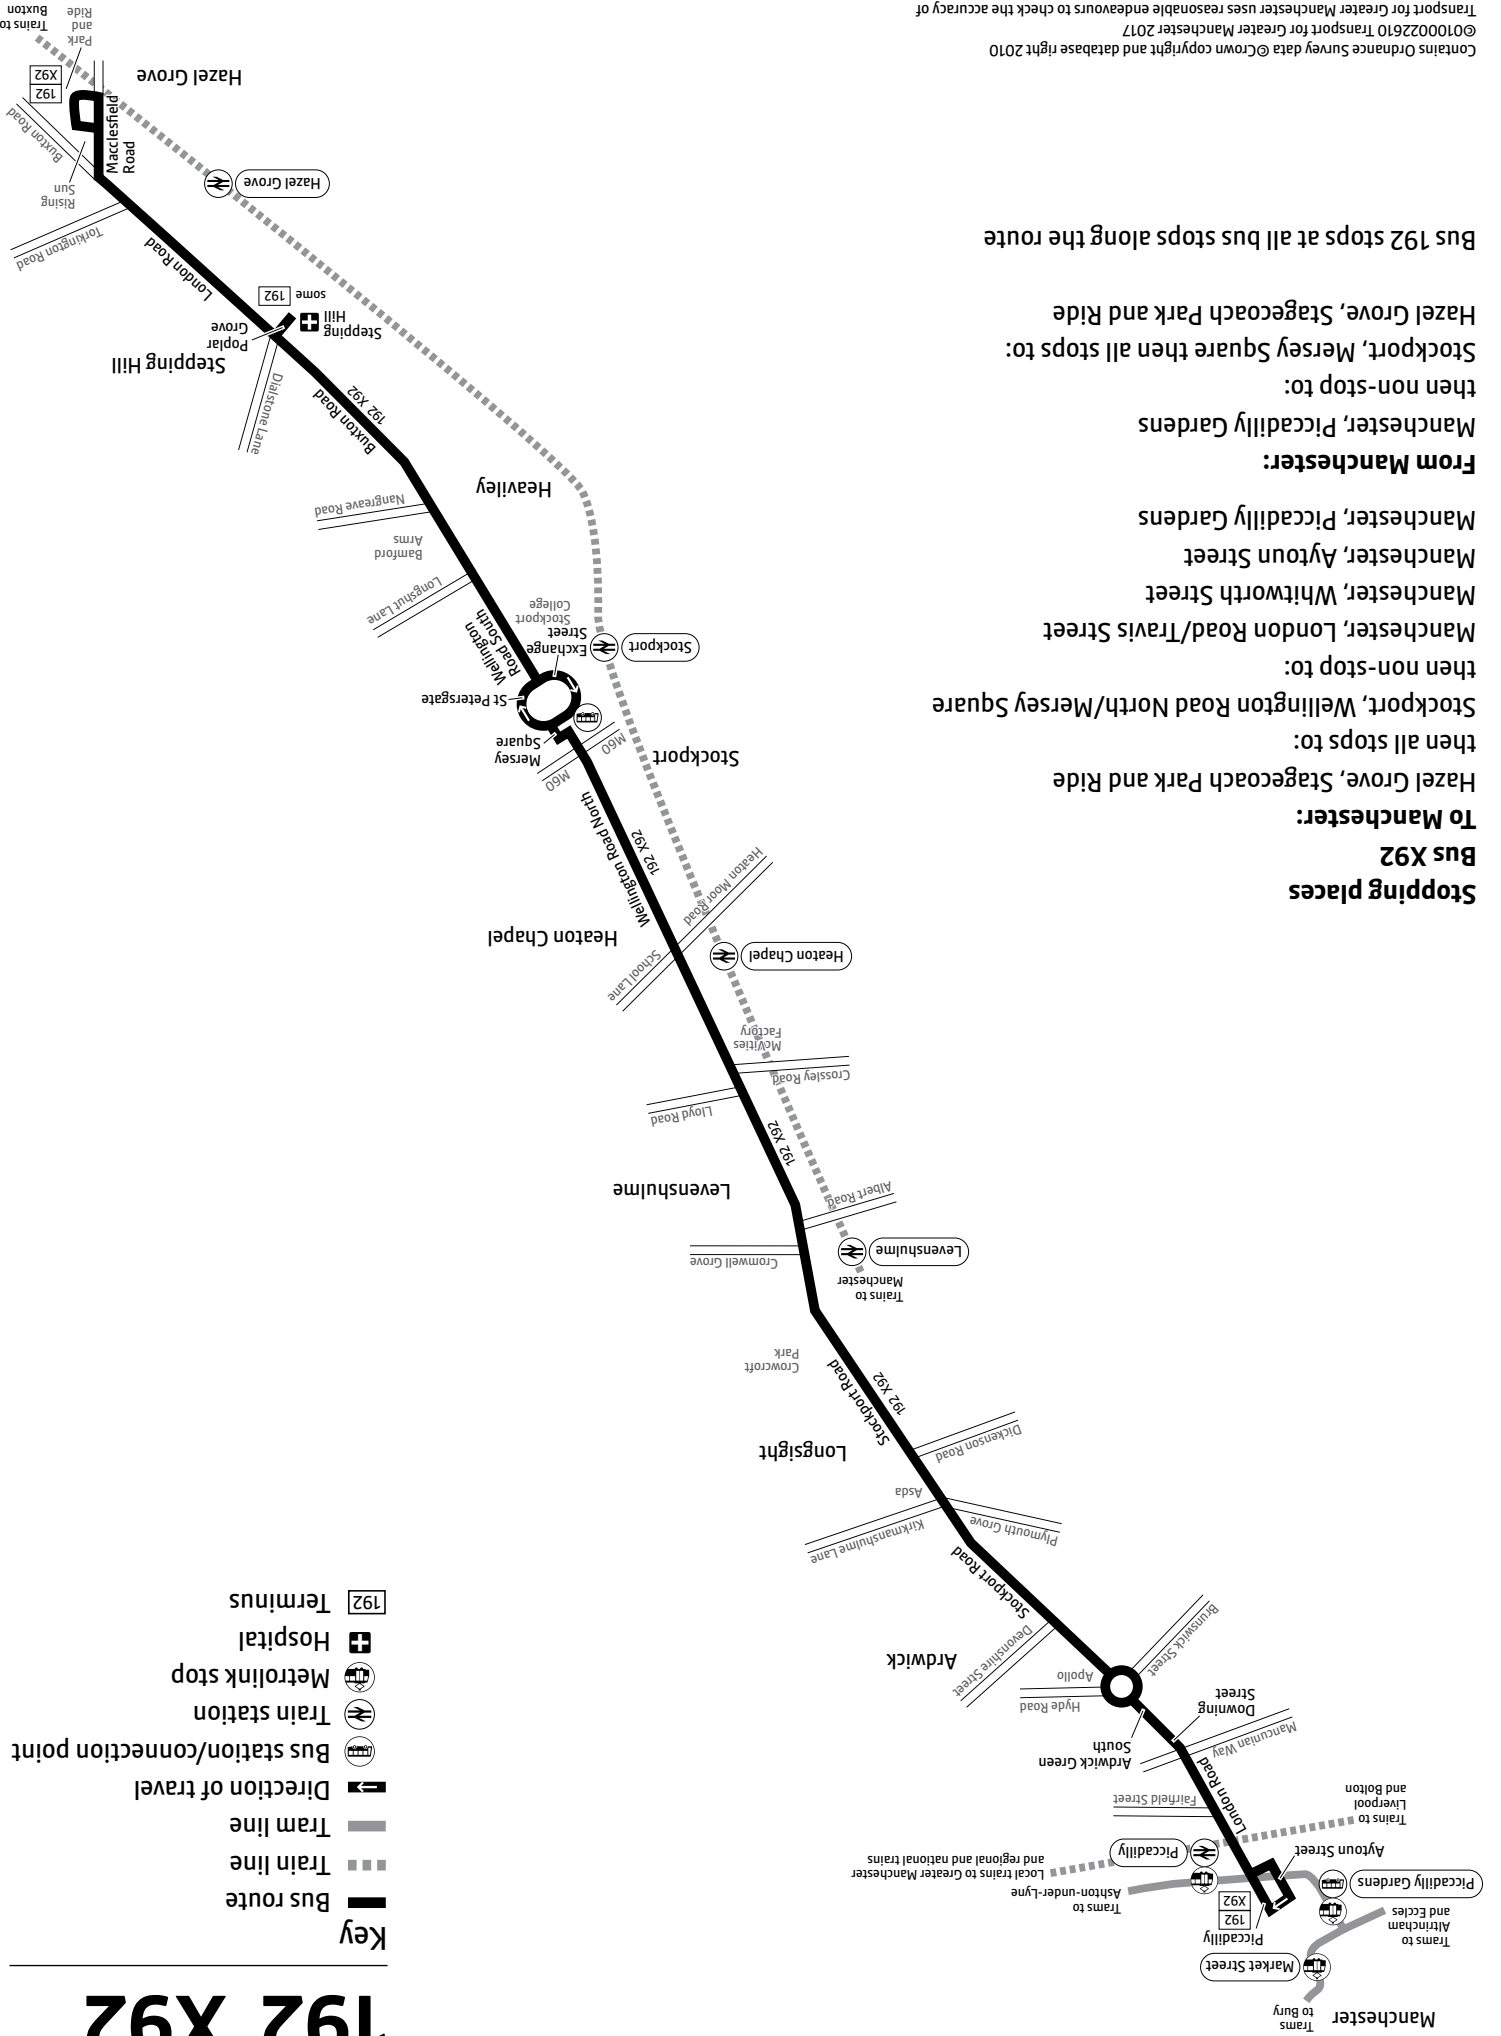

♿ – All bus 192 journeys are run using easy access buses. See inside front cover of this Bus Times leaflet for details

Continues after route plan

192 X92

- Key**
- Bus route
 - Train line
 - Tram line
 - Direction of travel
 - Bus station/connection point
 - Train station
 - Metro/Link stop
 - Hospital
 - Terminus