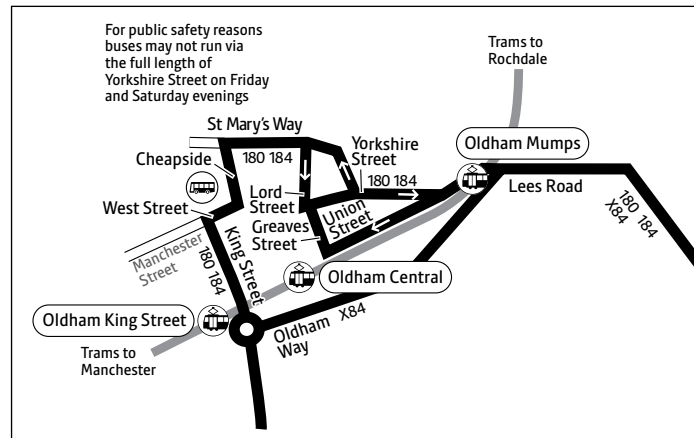

Continues after route plan

180 184 X84

Key

-  Bus route
-  Train line
-  Tram line
-  Direction of travel
-  Bus station/connection point
-  Train station
-  Metrolink stop
-  Terminus

Routes in Oldham town centre

Stopping places

X84

All stops between Carrcote and Clarksfield then at:

- Ashton Road/Primrose Bank
- Copster Hill Road/Ashton Road
- Copster Hill Road/Hollins Road
- Garden Suburb
- Chapel Road
- Hollinwood, Mersey Road North
- Failsworth, Pole
- Dean Lane
- Oldham Road, New Cross
- Oldham Street (to Manchester)
- Manchester, Piccadilly Gardens