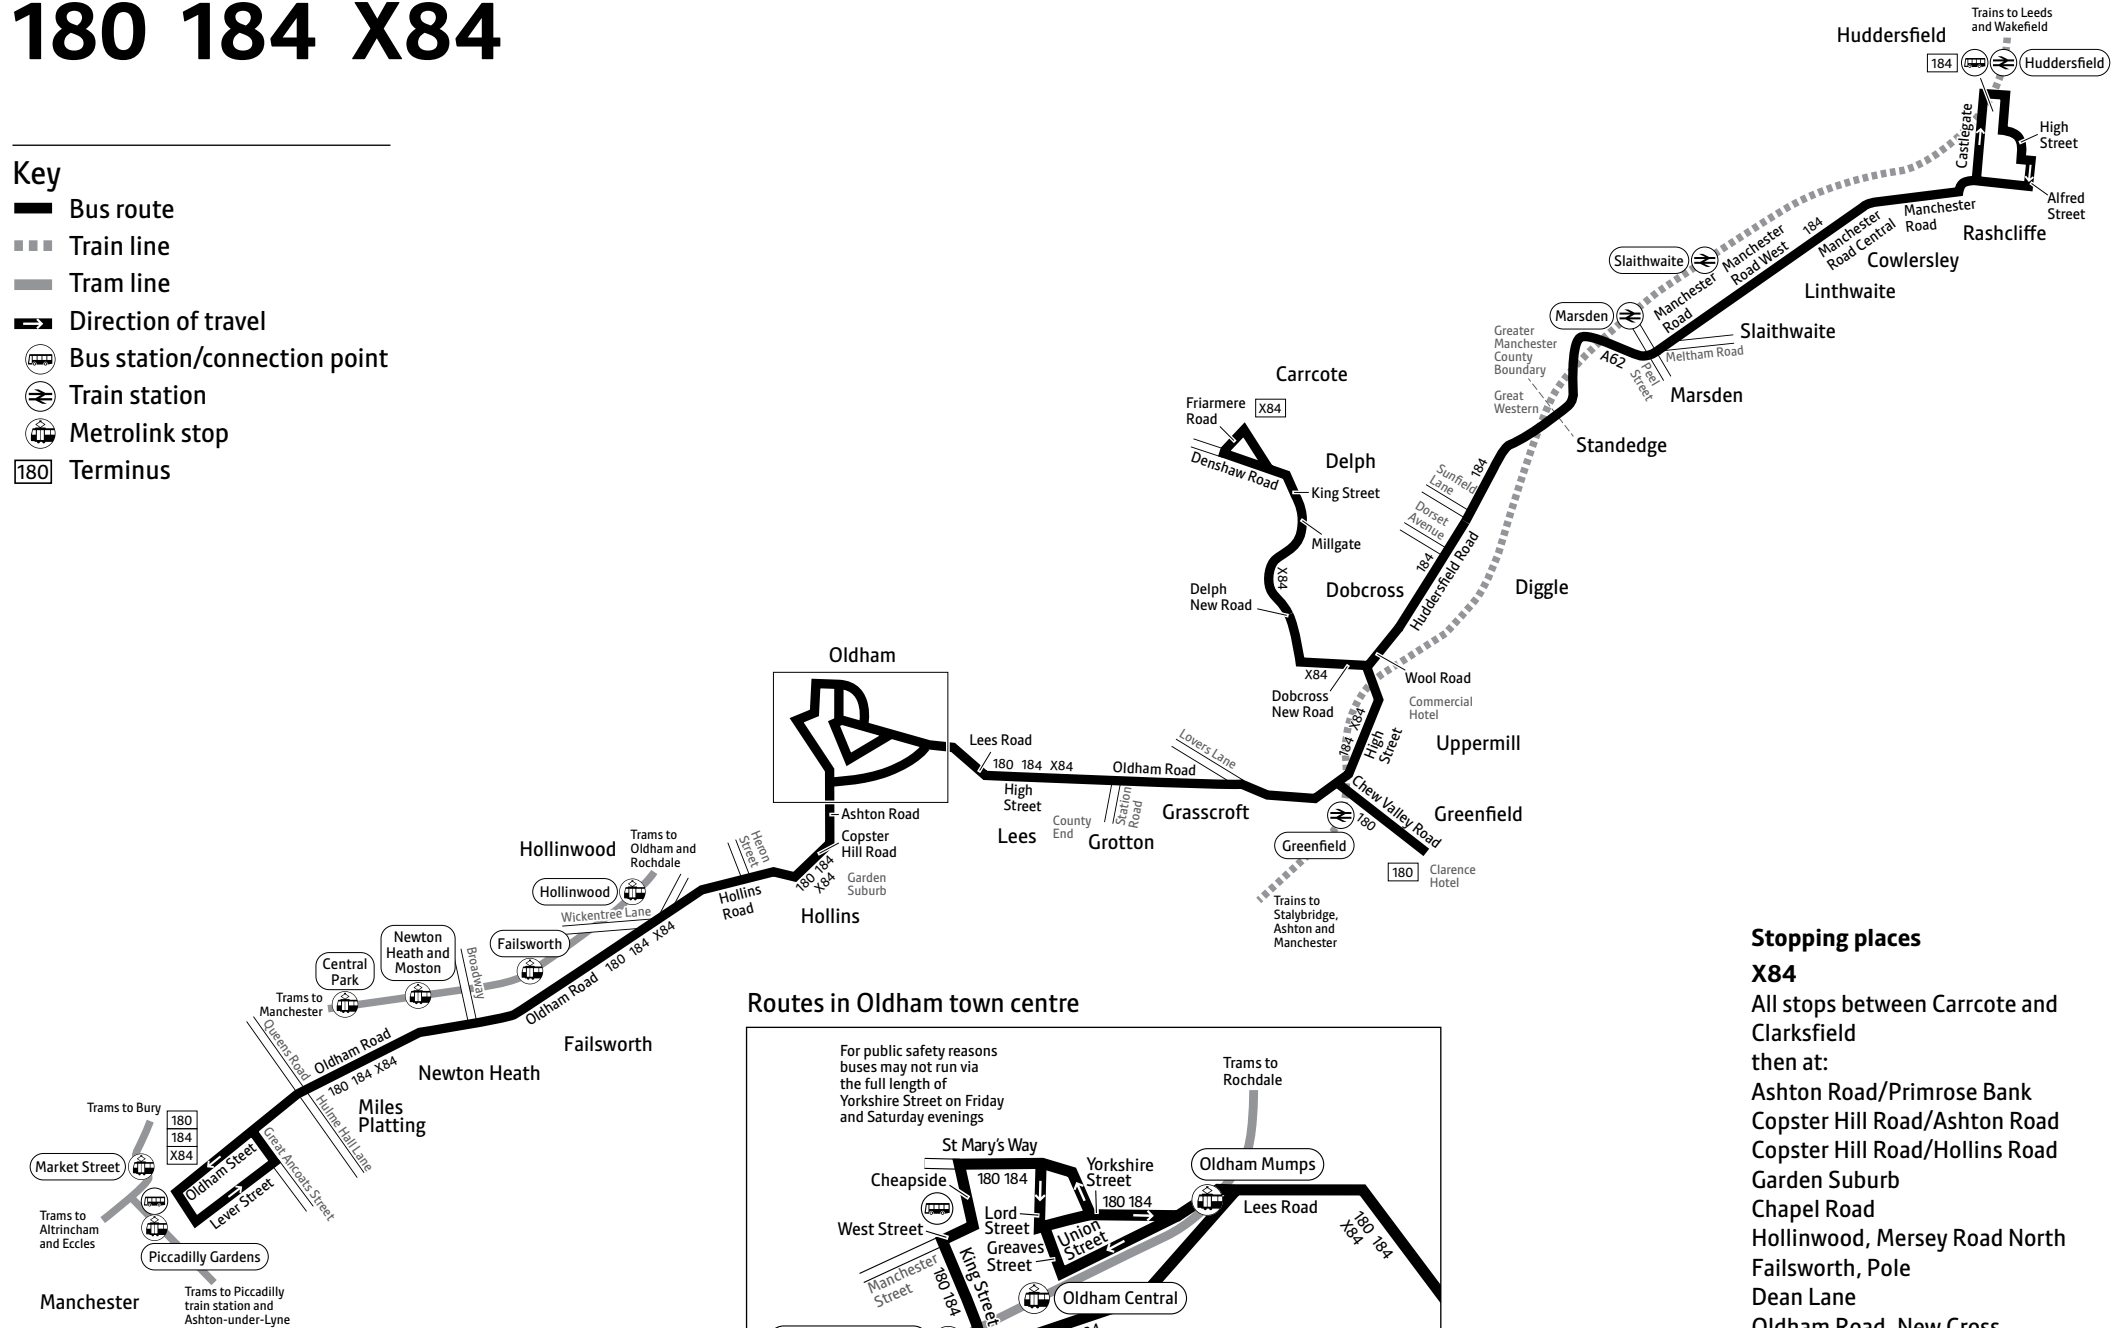

Continues after route plan

180 184 X84

Key

-  Bus route
-  Train line
-  Tram line
-  Direction of travel
-  Bus station/connection point
-  Train station
-  Metrolink stop
-  Terminus

Routes in Oldham town centre