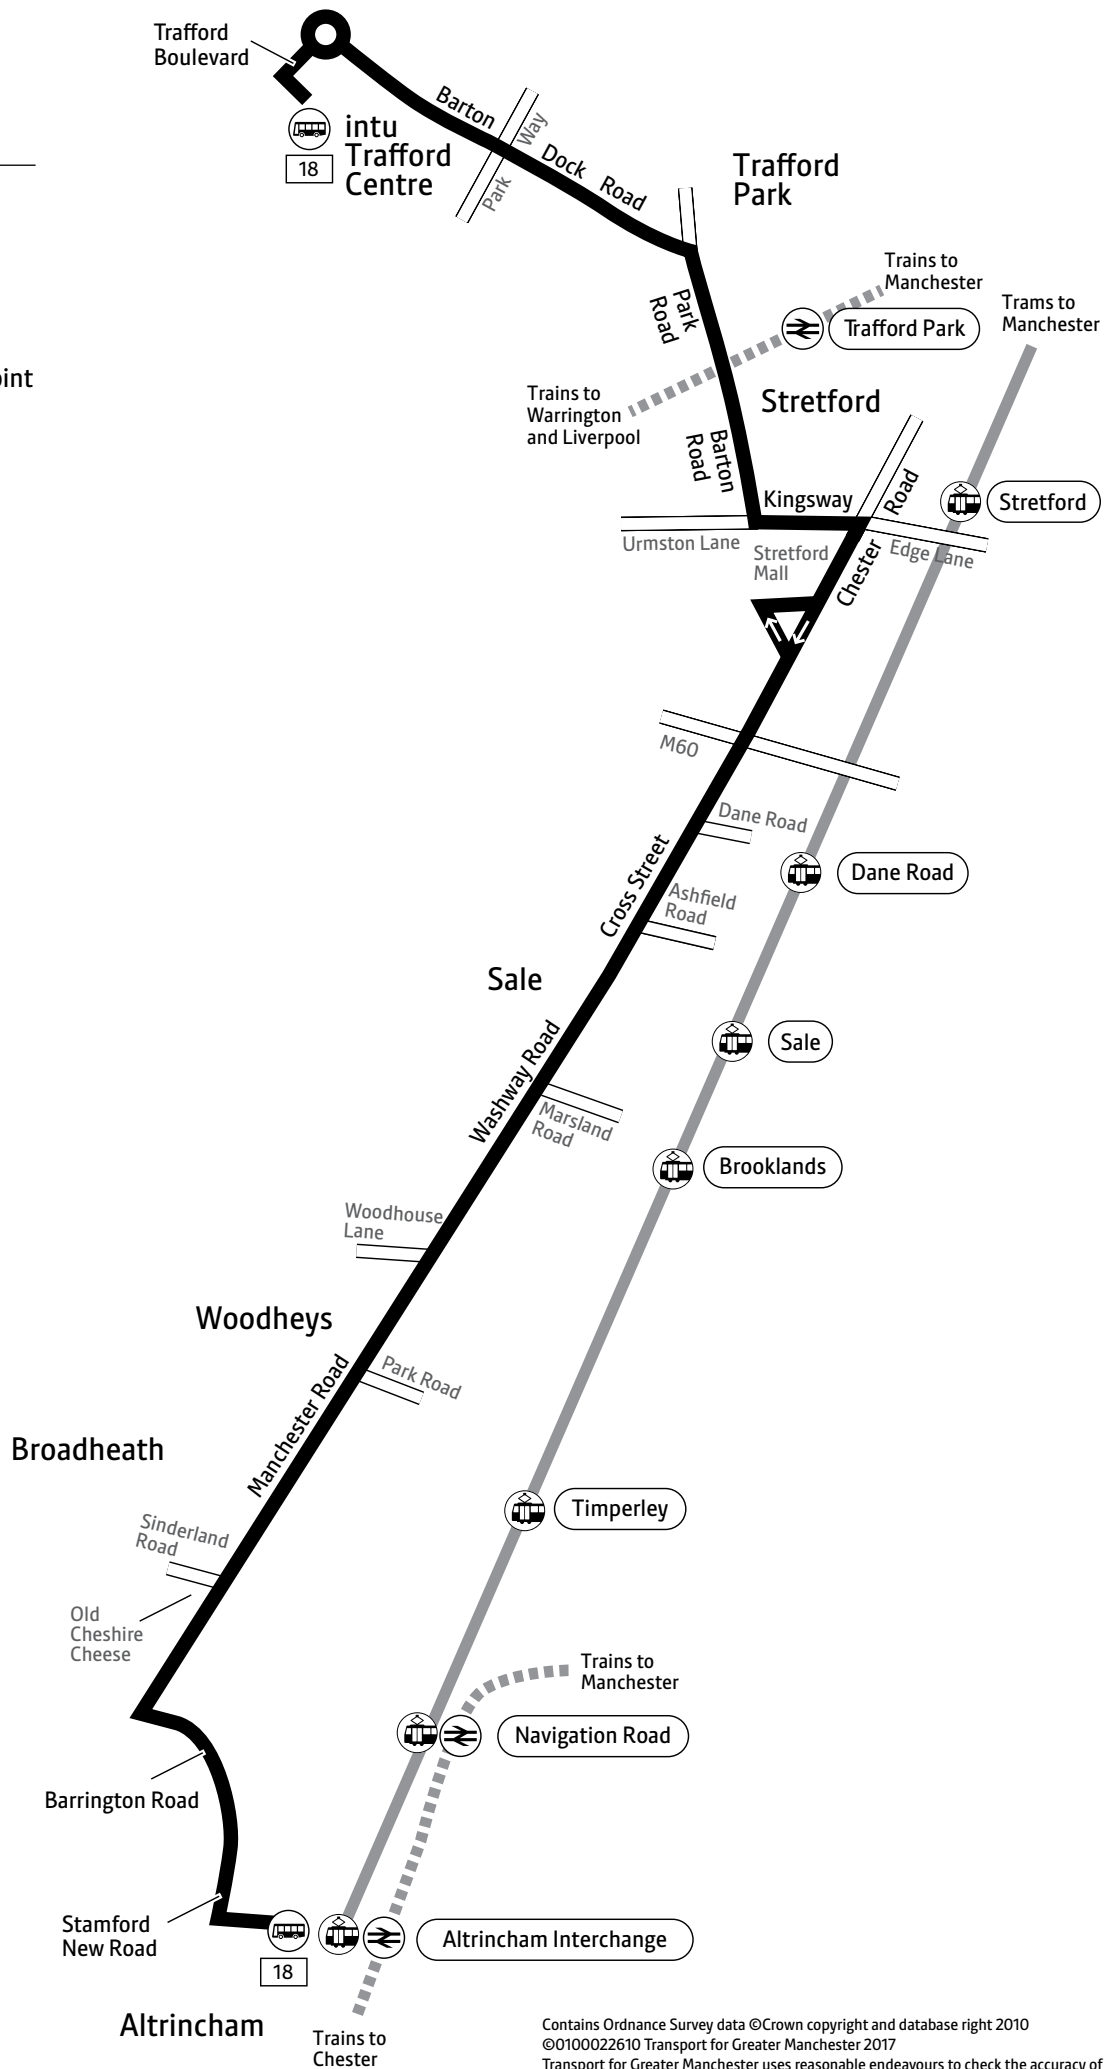

Key

- Bus route
- Train line
- Tram line
- Direction of travel
- Bus station/connection point
- Train station
- Metrolink stop
- Terminus