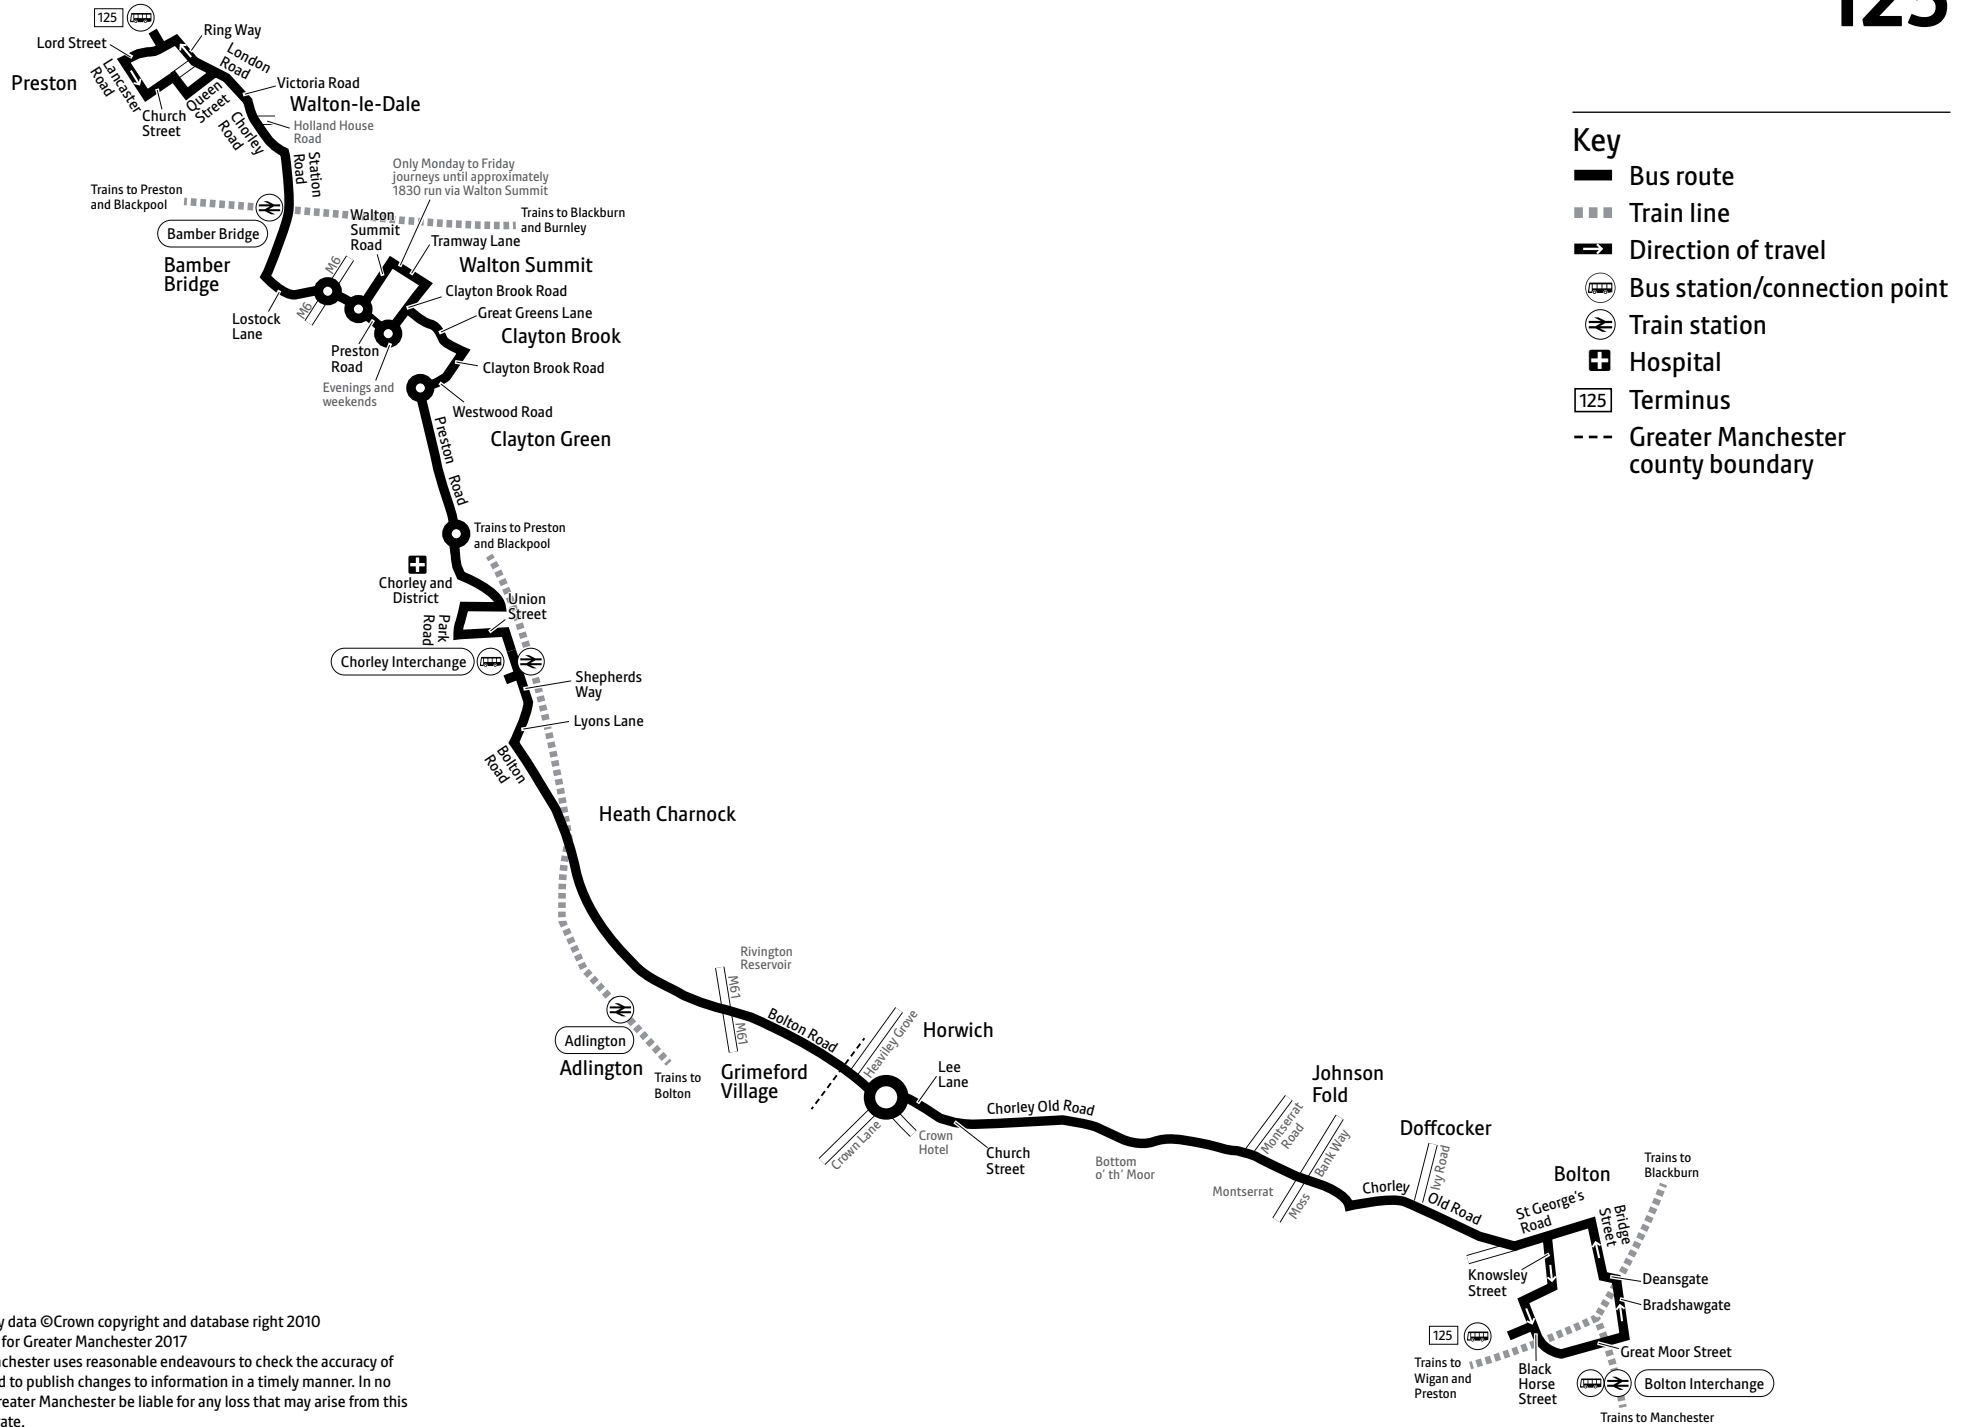

Contains Ordnance Survey data ©Crown copyright and database right 2010
©0100022610 Transport for Greater Manchester 2017
Transport for Greater Manchester uses reasonable endeavours to check the accuracy of information published and to publish changes to information in a timely manner. In no event will Transport for Greater Manchester be liable for any loss that may arise from this information being inaccurate.