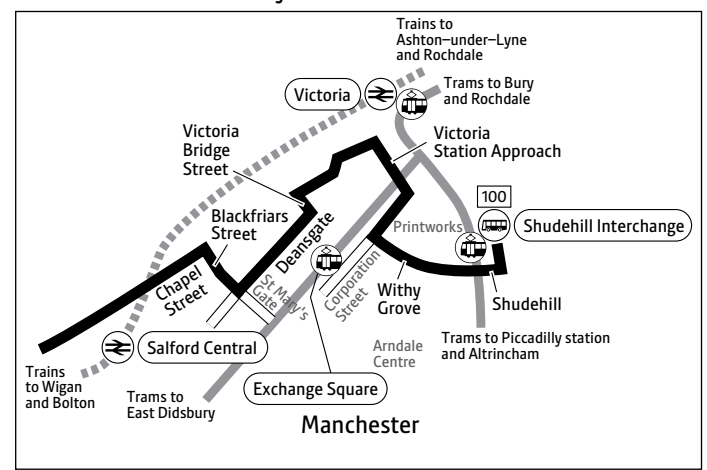

 – Journey provided with the financial support of Transport for Greater Manchester

Summer times: Between mid July and early September, some timetables will be different, check www.tfgm.com/info for details

100

Key

-  Bus route
-  Train line
-  Tram line
-  Direction of travel
-  Bus station/connection point
-  Train station
-  Metrolink stop
-  Hospital
-  Terminus

Route in Manchester city centre

Contains Ordnance Survey data ©Crown copyright and database right 2010
 ©0100022610 Transport for Greater Manchester 2017
 Transport for Greater Manchester uses reasonable endeavours to check the accuracy of information published and to publish changes to information in a timely manner. In no event will Transport for Greater Manchester be liable for any loss that may arise from this information being inaccurate.