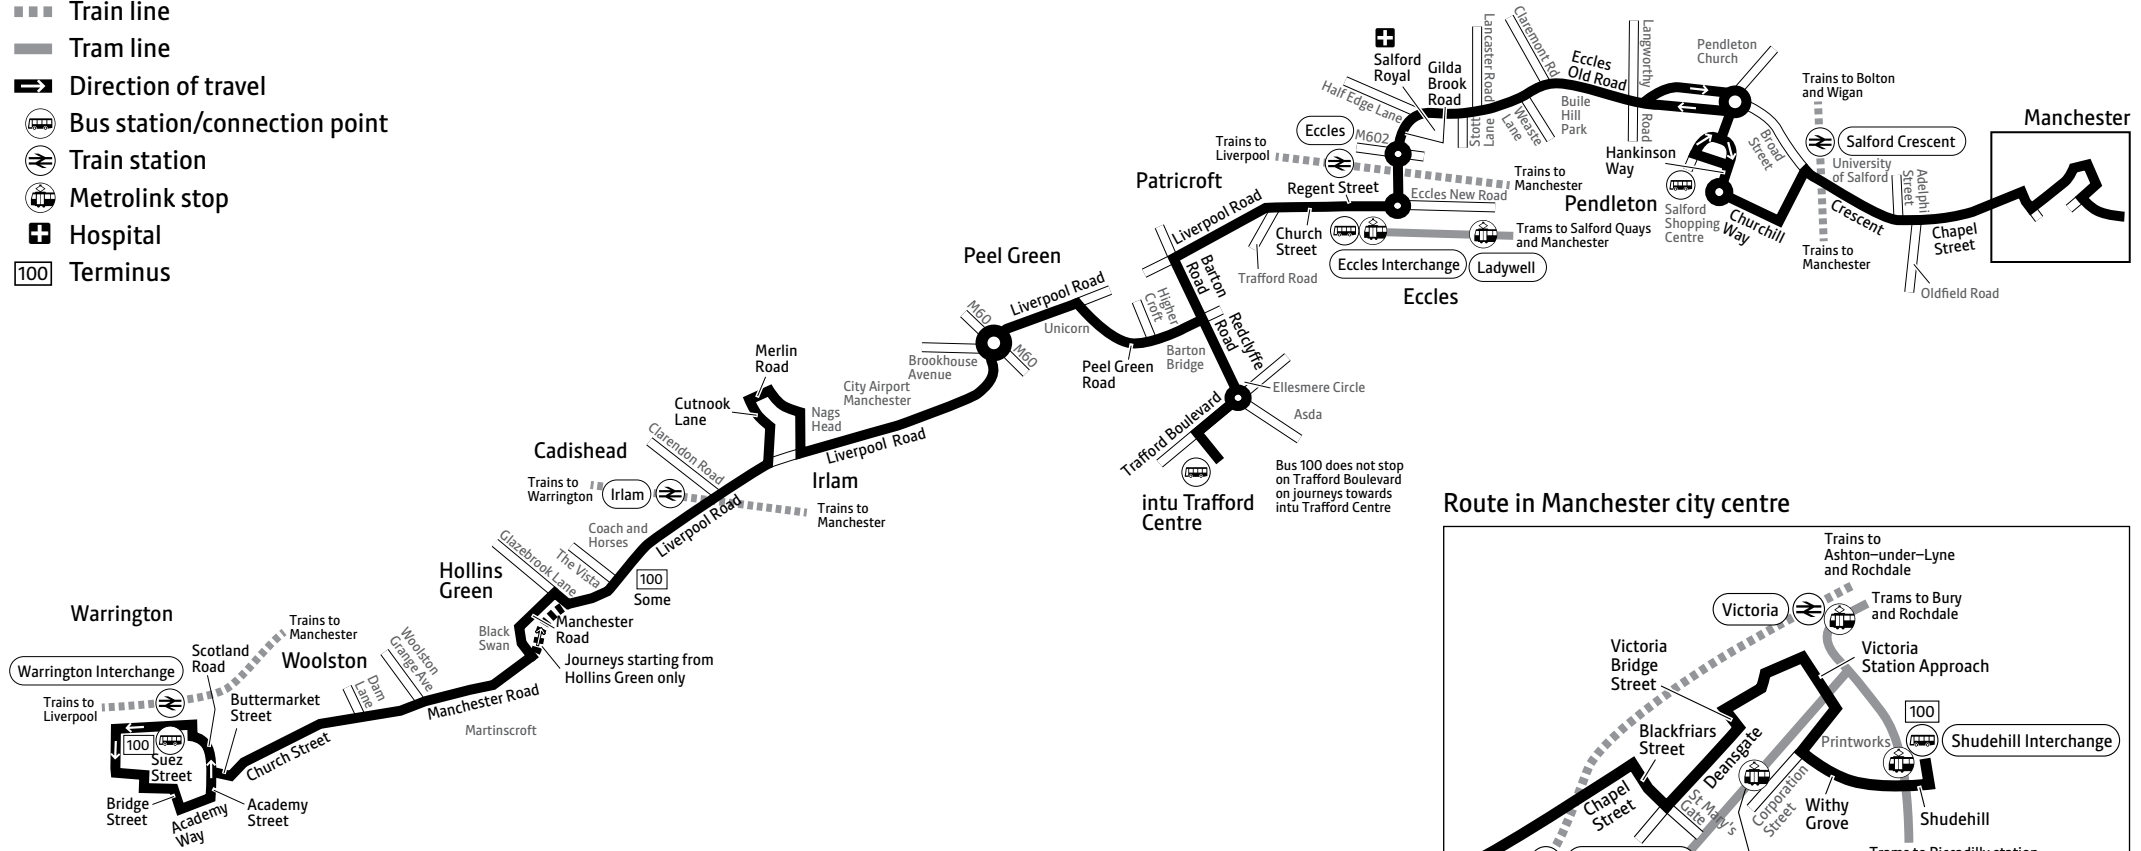

100

Key

- Bus route
- Train line
- Tram line
- Direction of travel
- Bus station/connection point
- Train station
- Metrolink stop
- Hospital
- Terminus