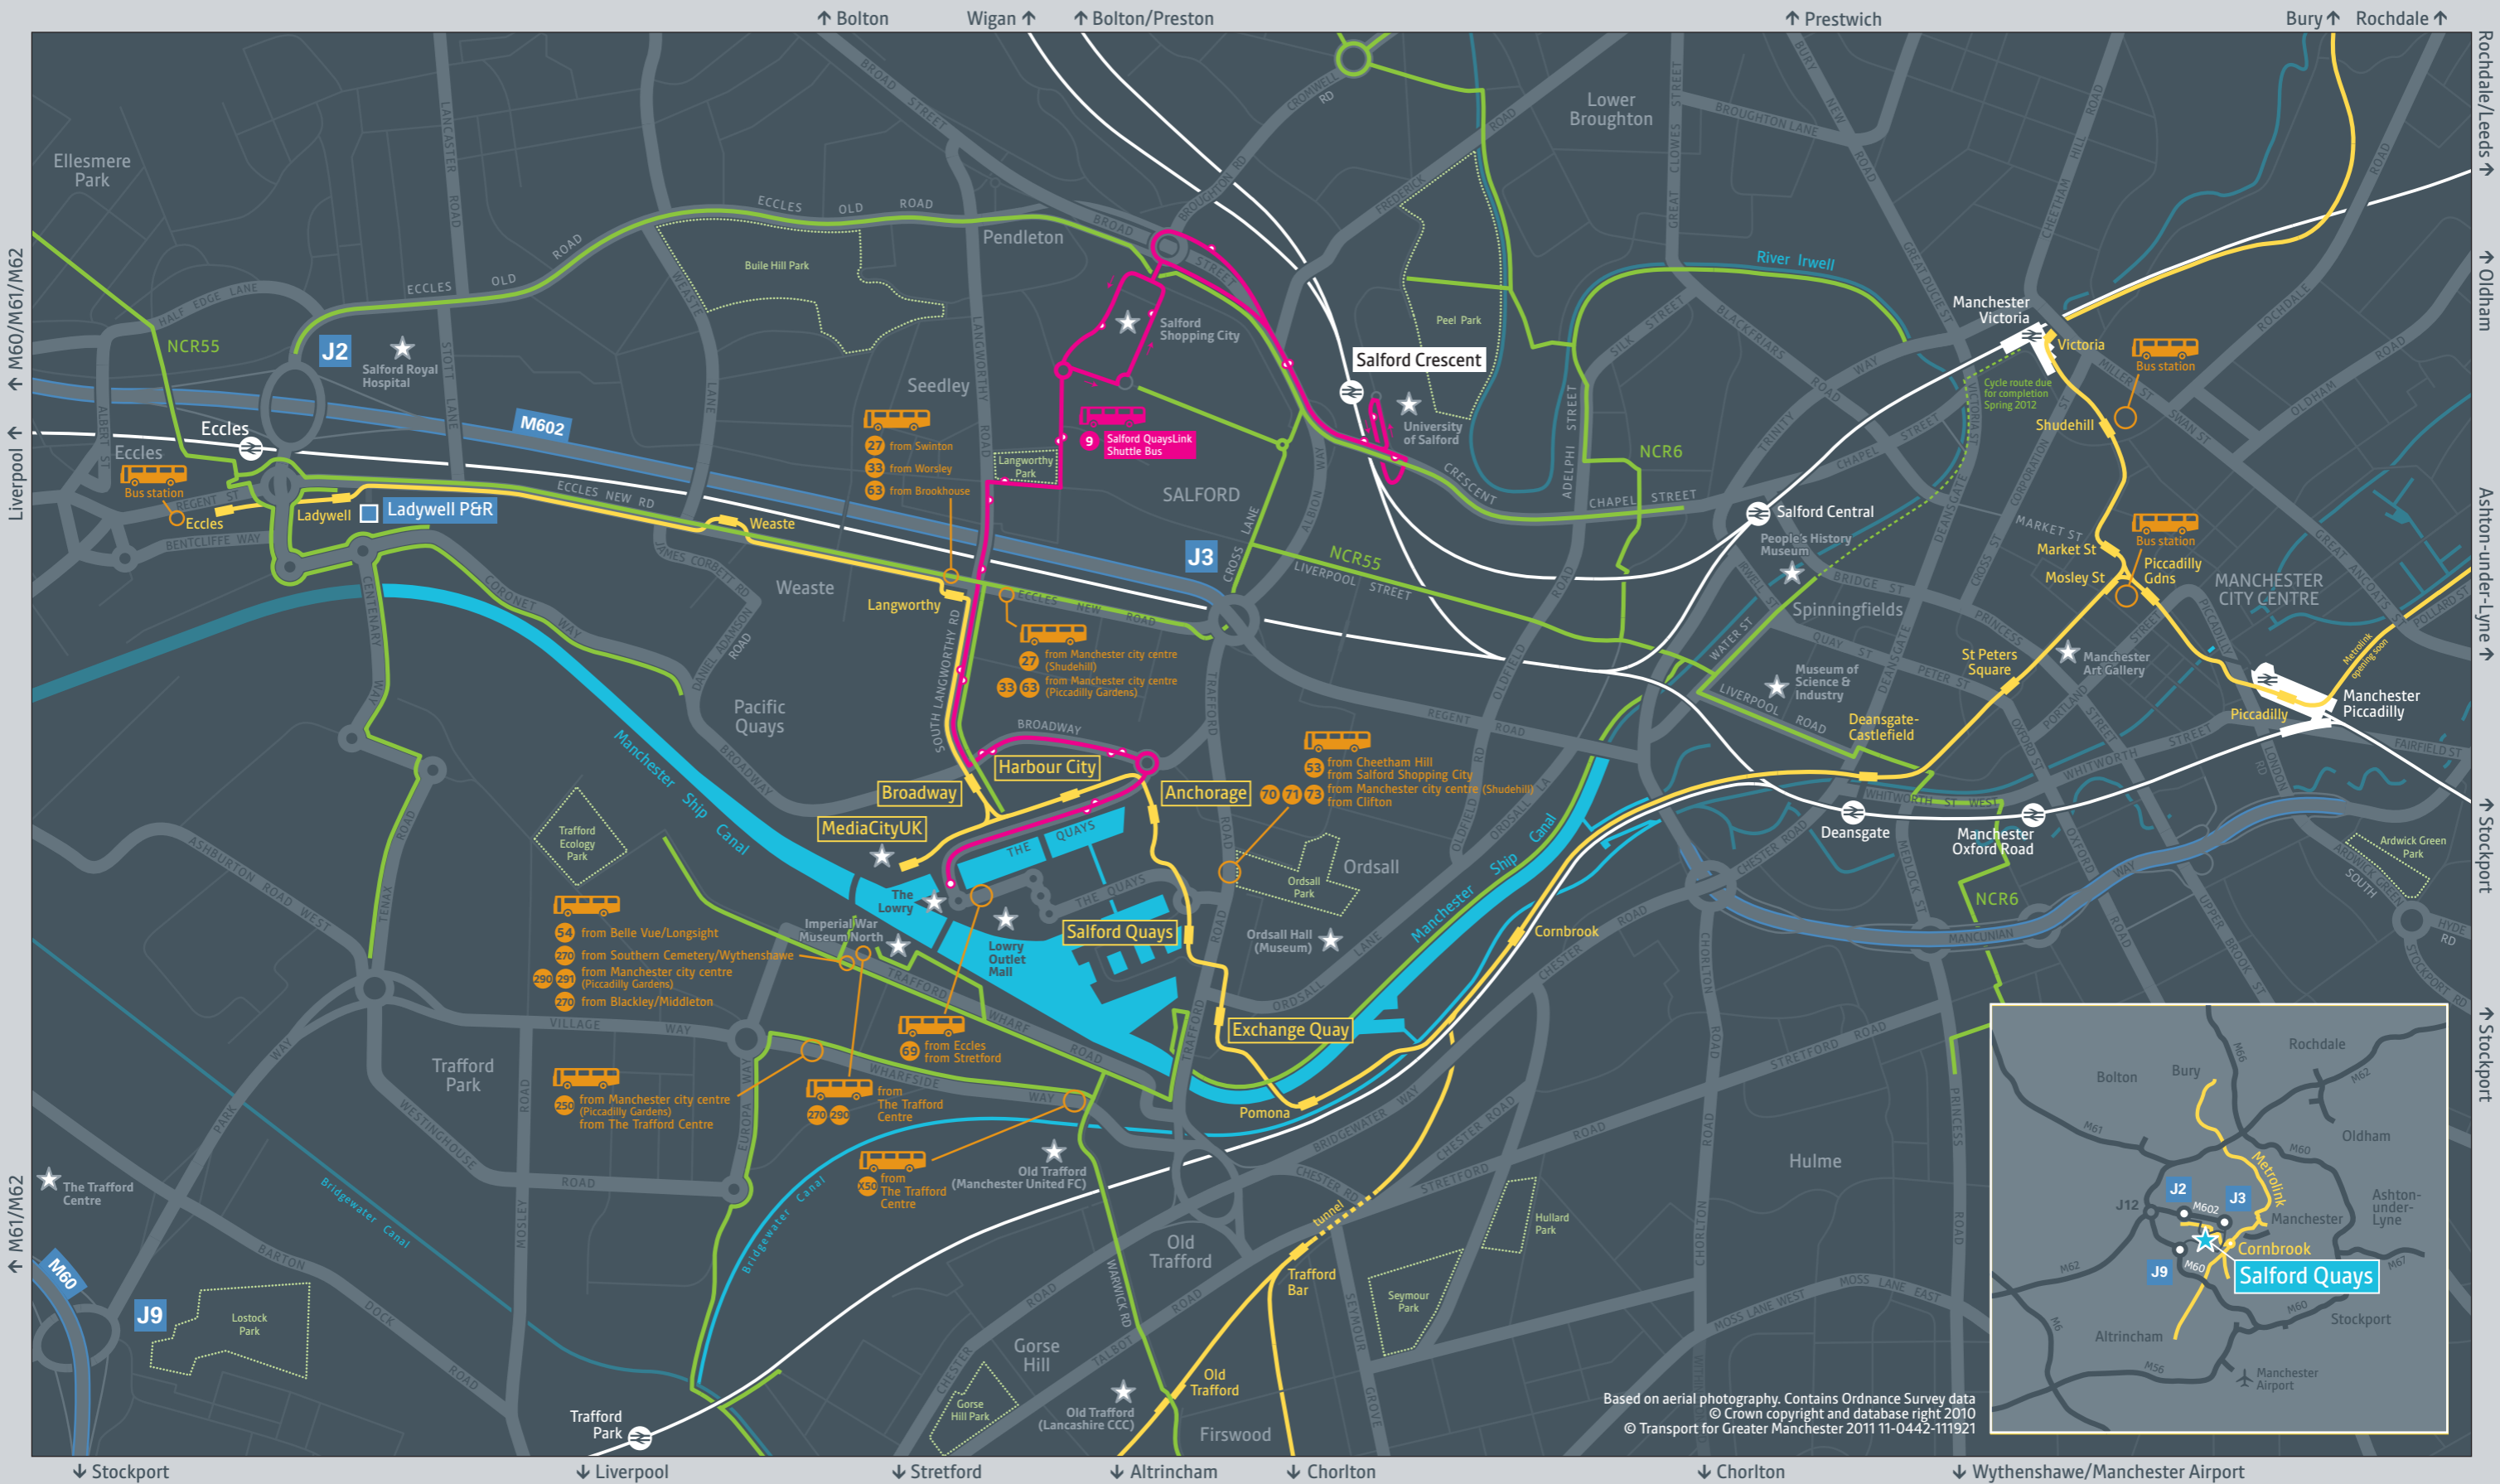

Getting to Salford Quays and MediaCityUK

by Metrolink tram	by Salford QuaysLink	by bus	by train	by cycling	by car
<ul style="list-style-type: none"> Metrolink stops Broadway Salford Quays stops 	<ul style="list-style-type: none"> Shuttle bus service from Salford Crescent rail station Bus stops 	<ul style="list-style-type: none"> Buses serving Salford Quays 	<ul style="list-style-type: none"> Stations 	<ul style="list-style-type: none"> National Cycle Routes (eg NCR55) and Regional Cycle Routes 	<ul style="list-style-type: none"> Road Motorway

Based on aerial photography. Contains Ordnance Survey data © Crown copyright and database right 2010 © Transport for Greater Manchester 2011 11-0442-111921