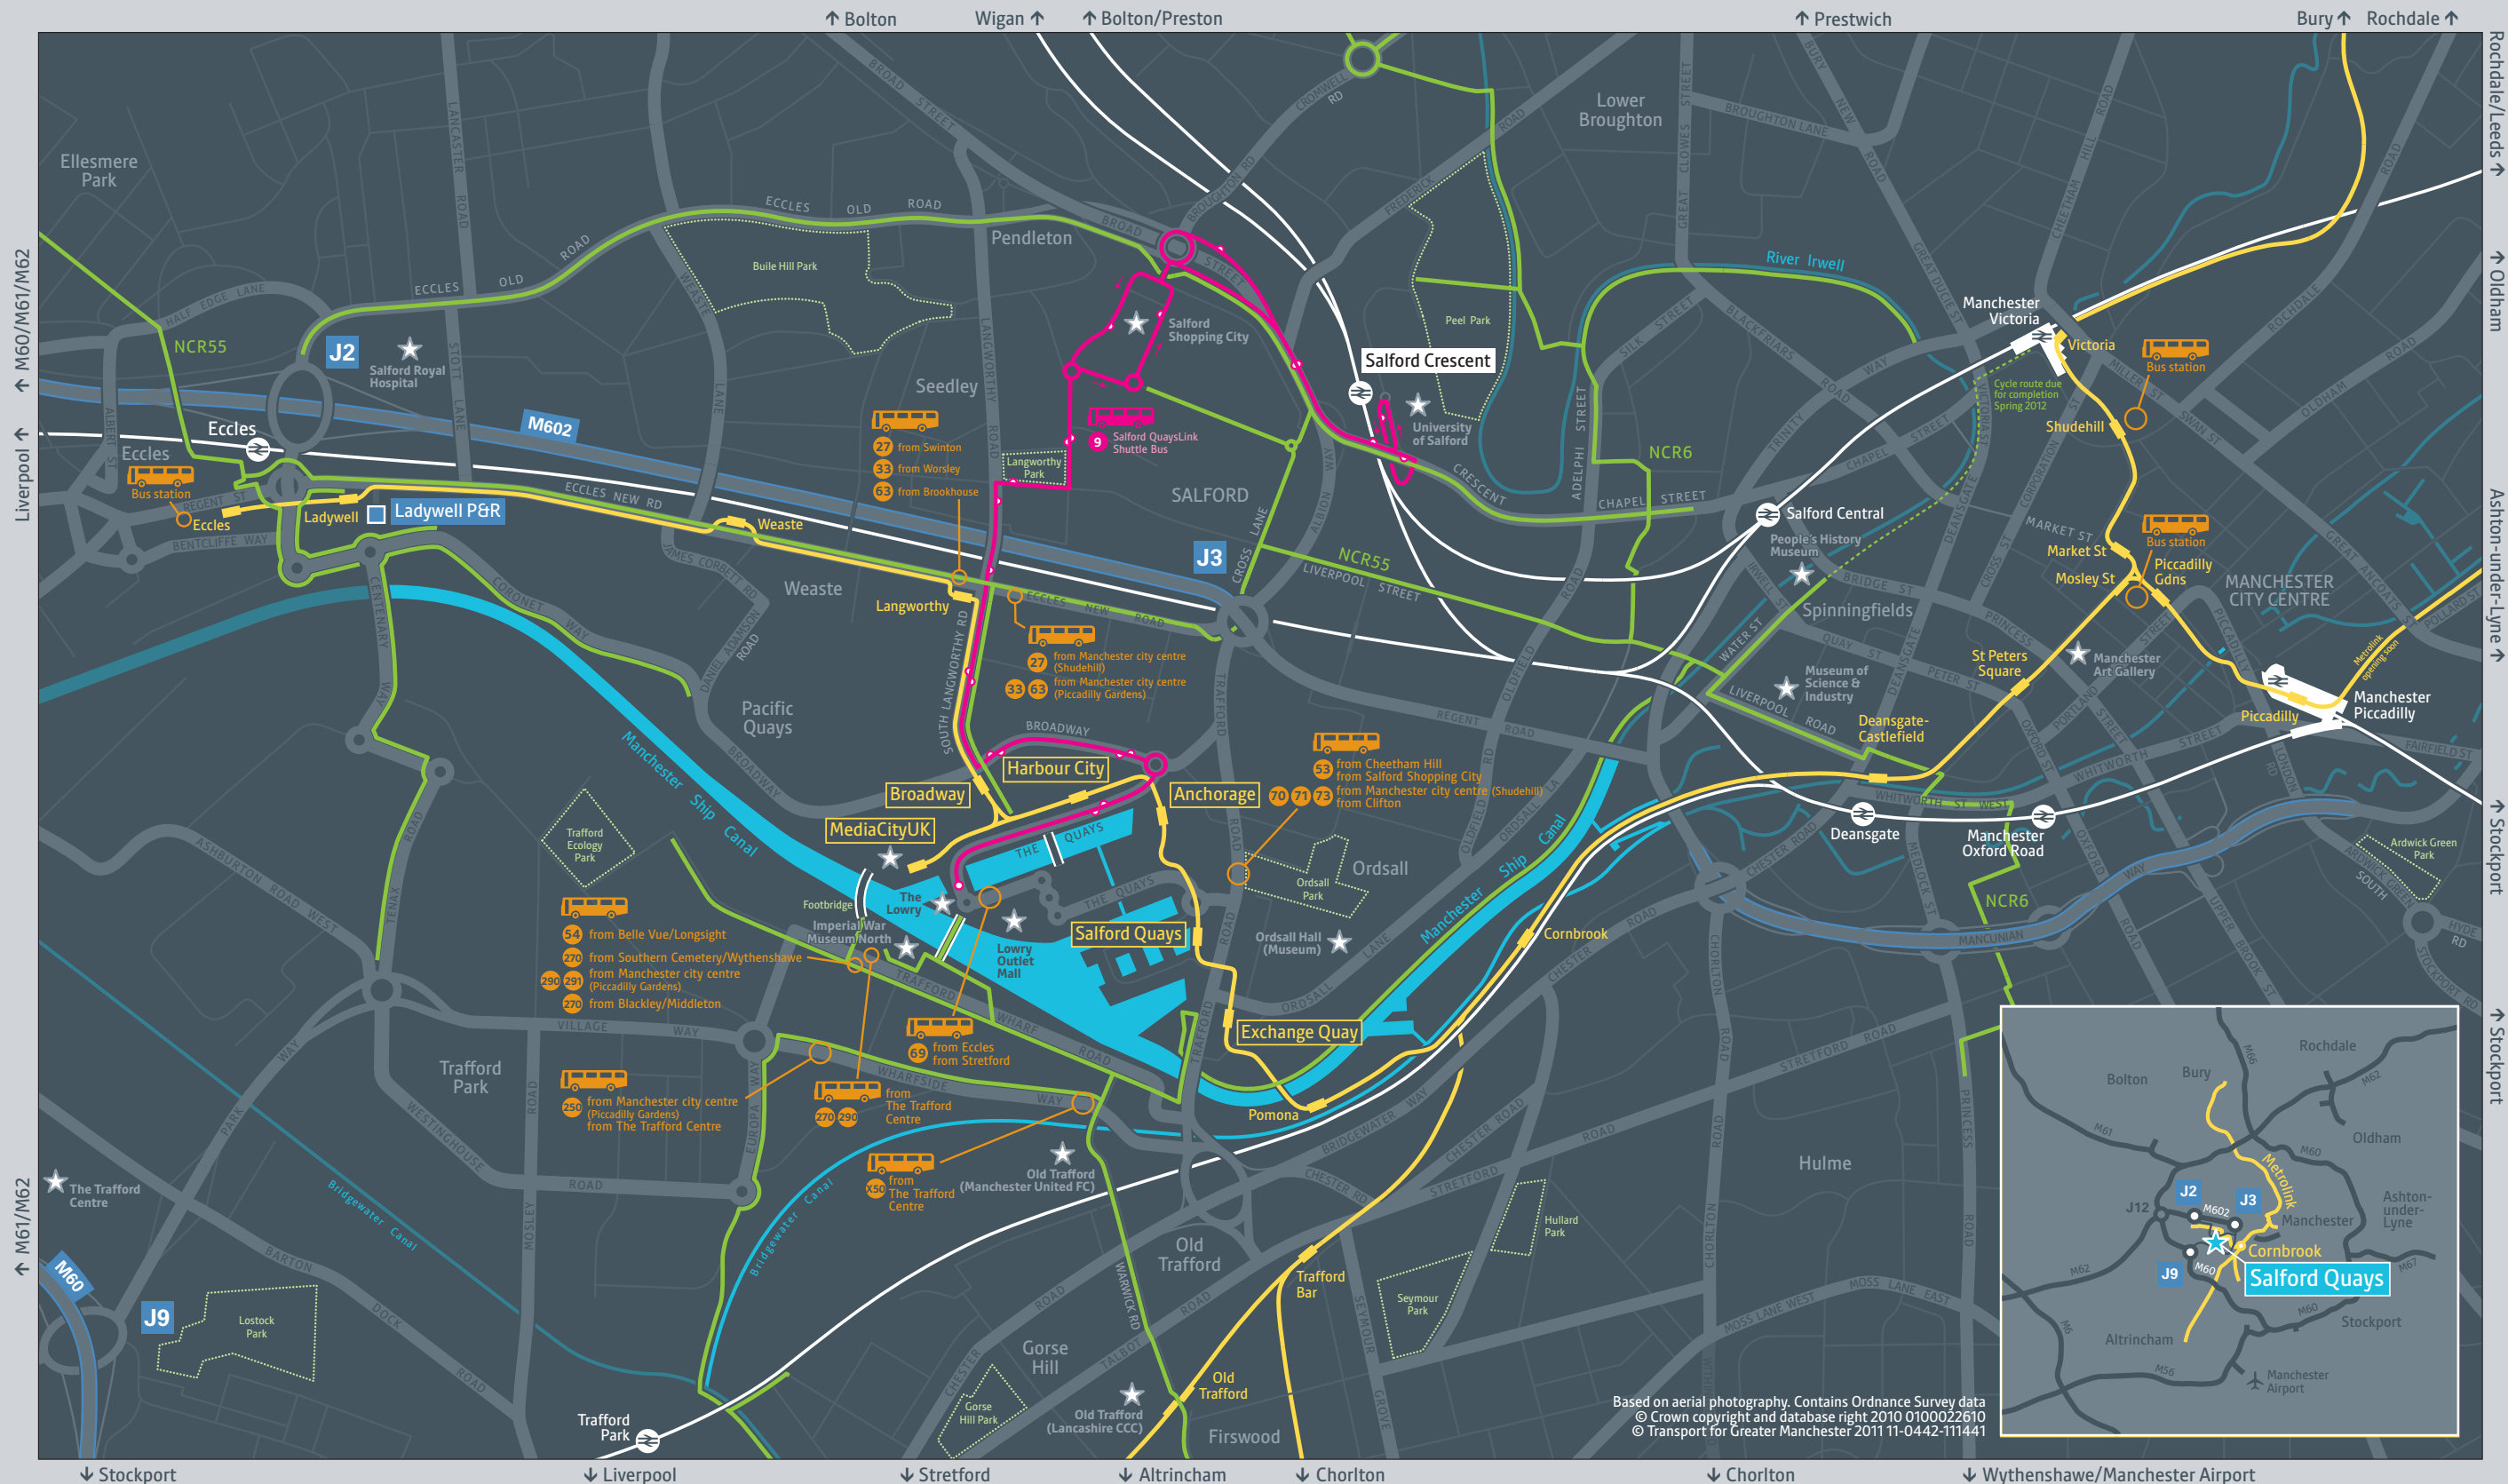

Getting to Salford Quays and MediaCityUK

Transport for Greater Manchester is a local government organisation who will provide you with all the information you need to get around.

We're here to help you with information about fares and times for all public transport services running in Greater Manchester. Because we are not owned by the public transport companies we will give you independent advice and will always help you make the best choices.

by Metrolink tram	by Salford QuaysLink	by bus	by train	by cycling	by car
<ul style="list-style-type: none"> Metrolink stops Broadway Salford Quays stops 	<ul style="list-style-type: none"> Shuttle bus service from Salford Crescent rail station Bus stops 	<ul style="list-style-type: none"> Buses serving Salford Quays 	<ul style="list-style-type: none"> Stations 	<ul style="list-style-type: none"> National Cycle Routes (eg NCR55) and Regional Cycle Routes 	<ul style="list-style-type: none"> Road Motorway

Based on aerial photography. Contains Ordnance Survey data © Crown copyright and database right 2010 0100022610 © Transport for Greater Manchester 2011 11-0442-111441